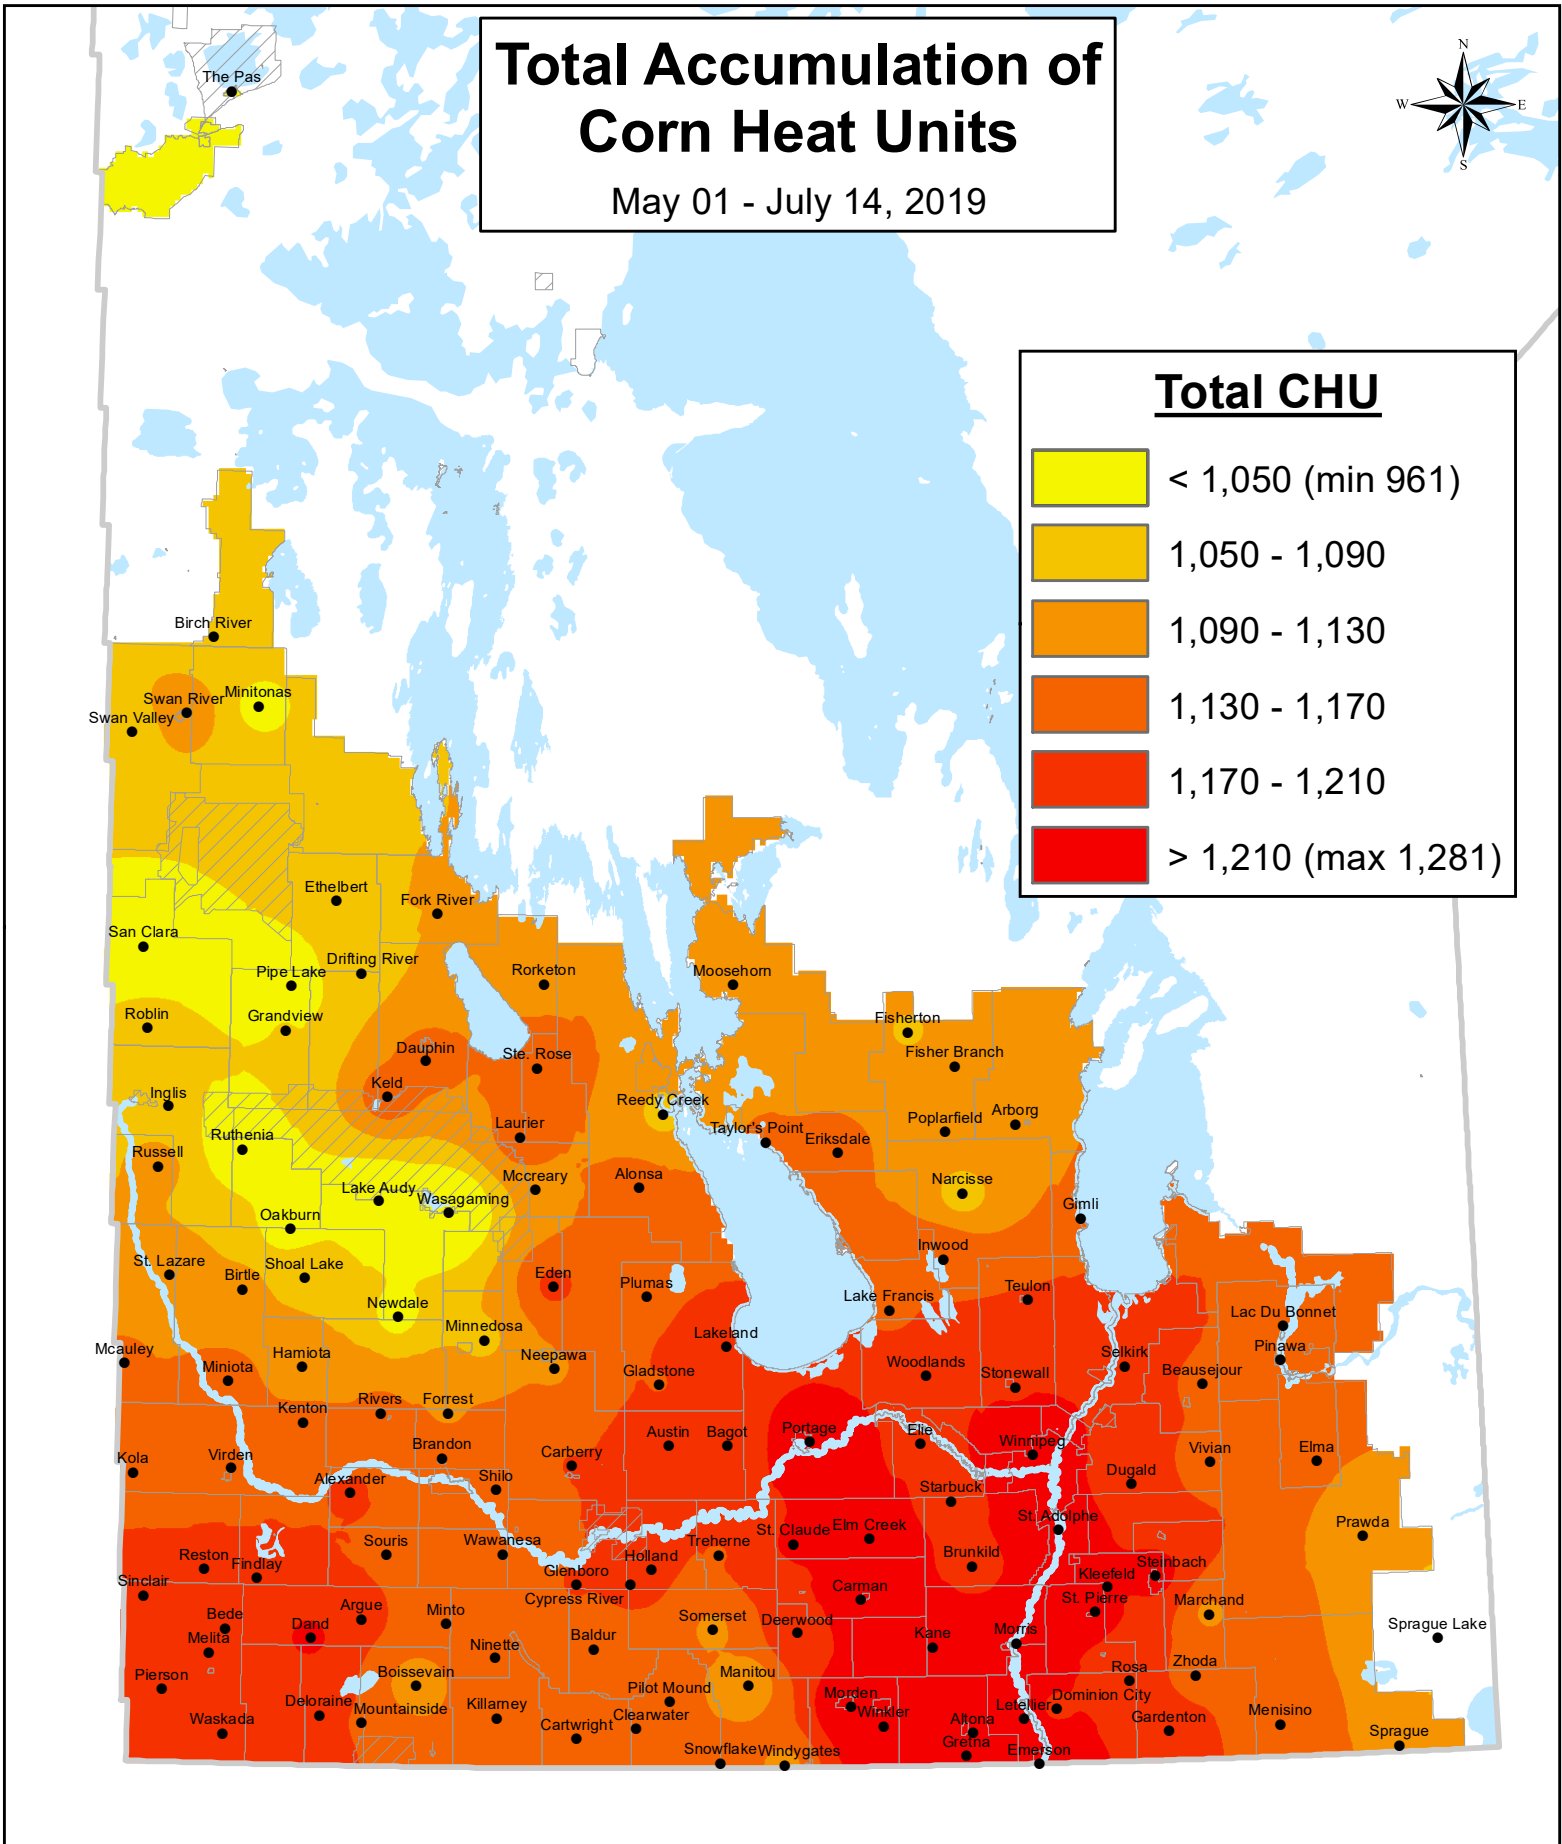

Total Accumulation of Corn Heat Units

May 01 - July 14, 2019

Based on weather data recorded from MB Agriculture Weather Program and Environment and Climate Change Canada.

For more information, contact your local Manitoba Agriculture office.