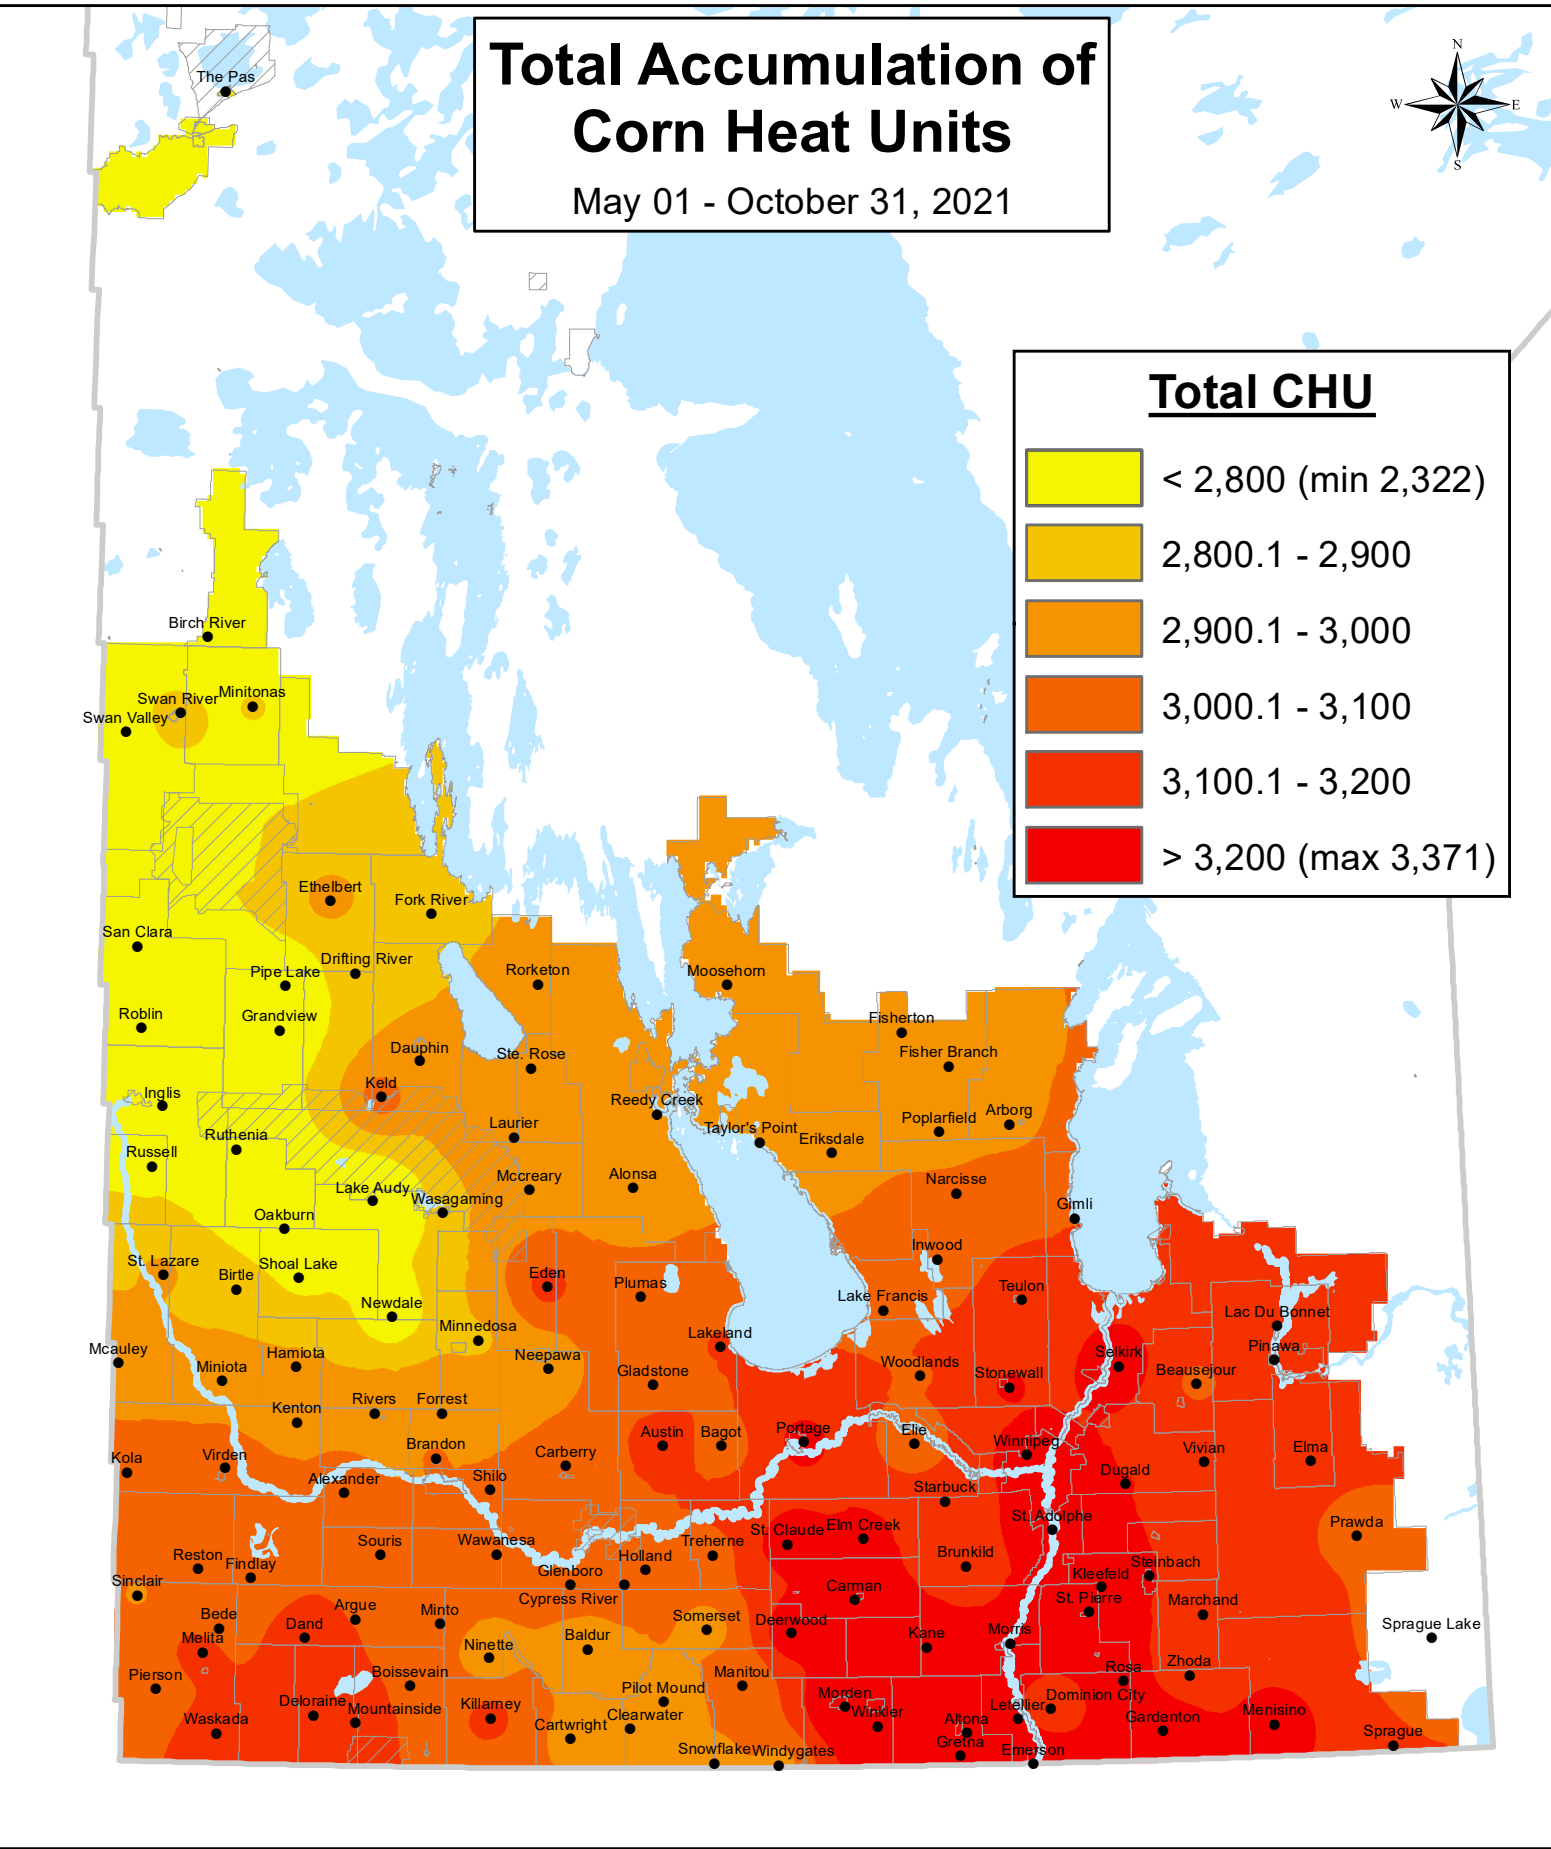

Total Accumulation of Corn Heat Units

May 01 - October 31, 2021

Based on weather data recorded from MB Agriculture Weather Program and Environment and Climate Change Canada.

For more information, contact your local Manitoba Agriculture and Resource Development office.