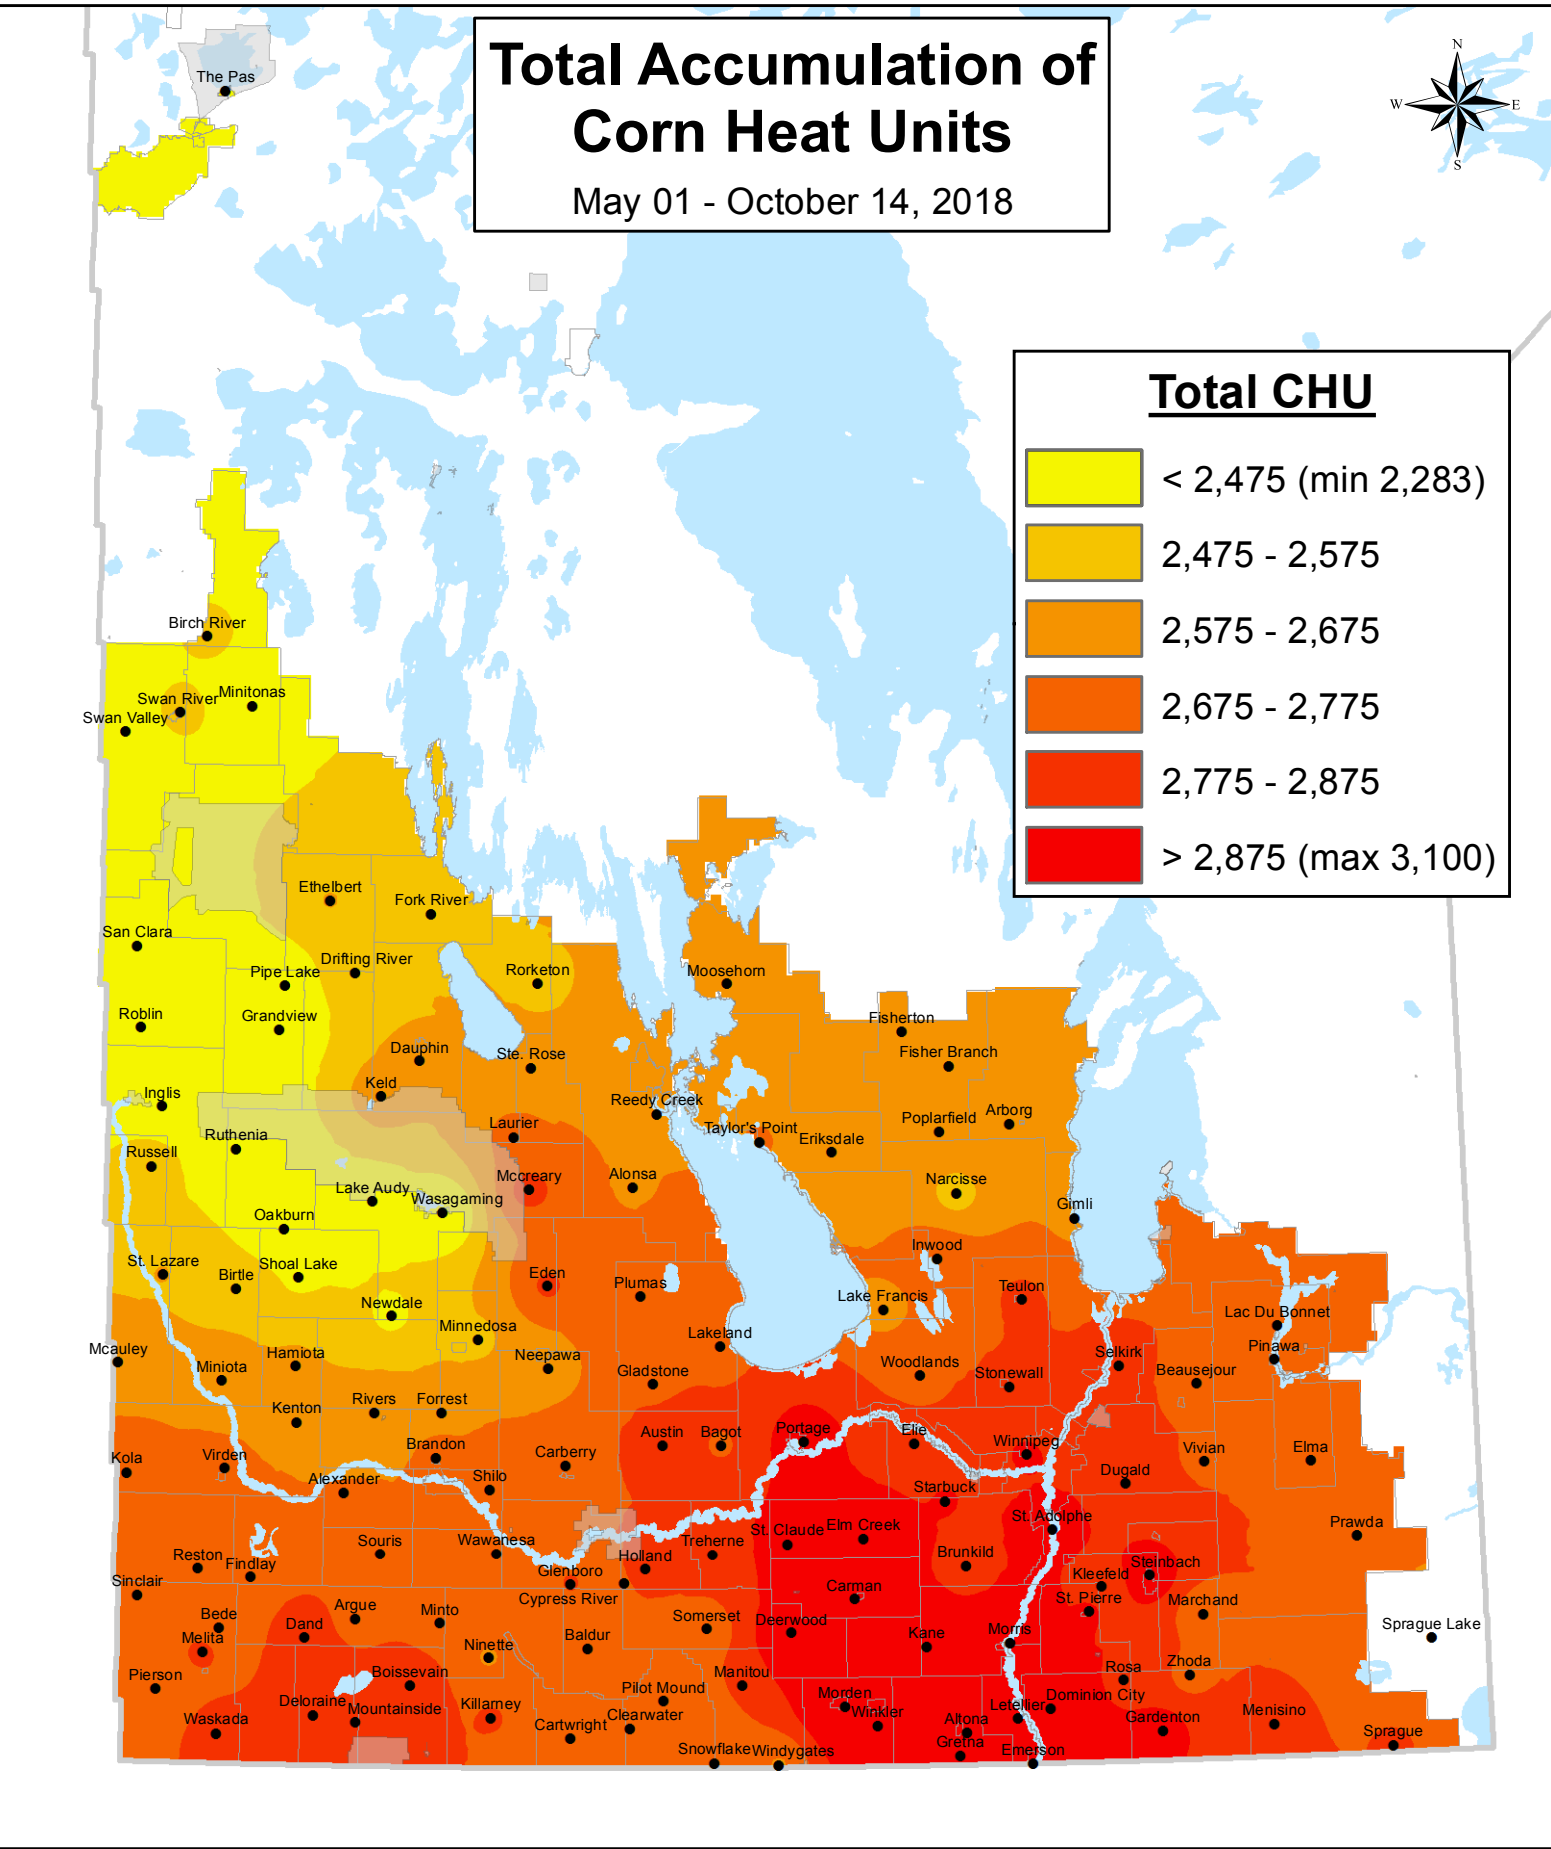

Total Accumulation of Corn Heat Units

May 01 - October 14, 2018

Based on weather data recorded from MB Agriculture Weather Program and Environment and Climate Change Canada.
For more information, contact your local Manitoba Agriculture office.