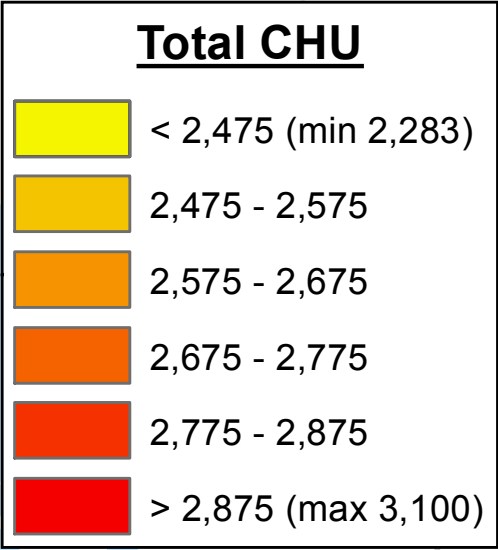

Total Accumulation of Corn Heat Units

May 01 - October 14, 2018

Based on weather data recorded from MB Agriculture Weather Program and Environment and Climate Change Canada.
For more information, contact your local Manitoba Agriculture office.