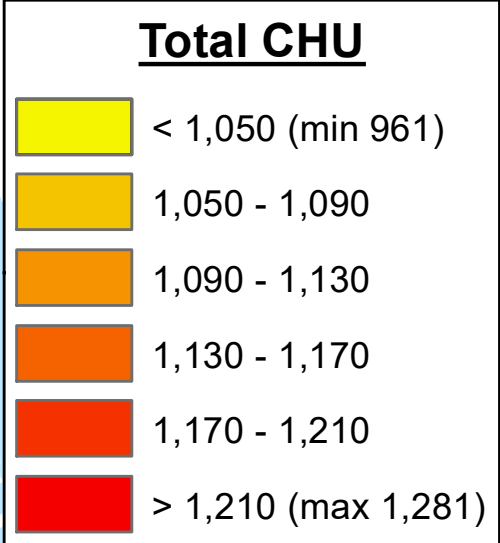

Total Accumulation of Corn Heat Units

May 01 - July 14, 2019

Based on weather data recorded from MB Agriculture Weather Program and Environment and Climate Change Canada.

For more information, contact your local Manitoba Agriculture office.