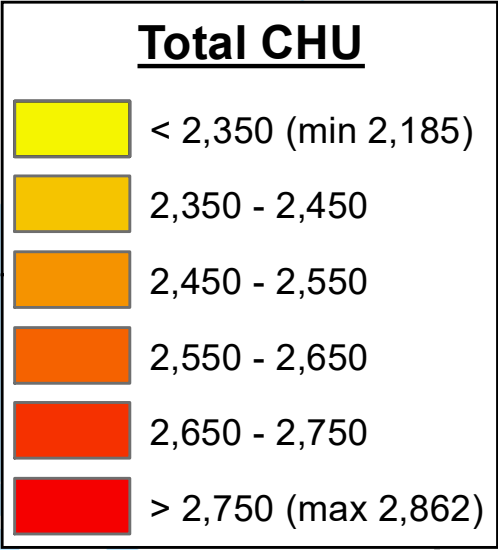

Total Accumulation of Corn Heat Units

May 01 - October 27, 2019

Based on weather data recorded from MB Agriculture Weather Program and Environment and Climate Change Canada.
 For more information, contact your local Manitoba Agriculture office.