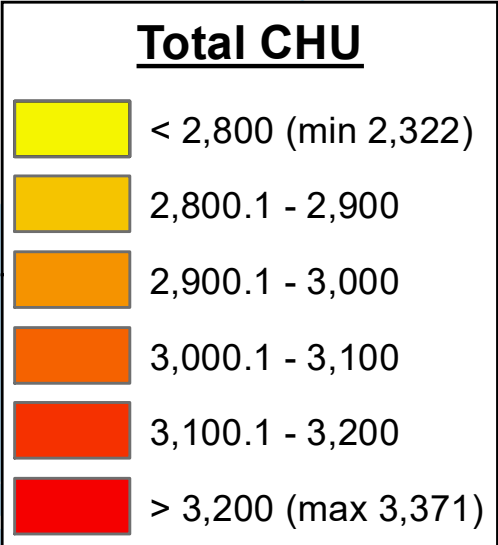

Total Accumulation of Corn Heat Units

May 01 - October 31, 2021

Based on weather data recorded from MB Agriculture Weather Program and Environment and Climate Change Canada.

For more information, contact your local Manitoba Agriculture and Resource Development office.