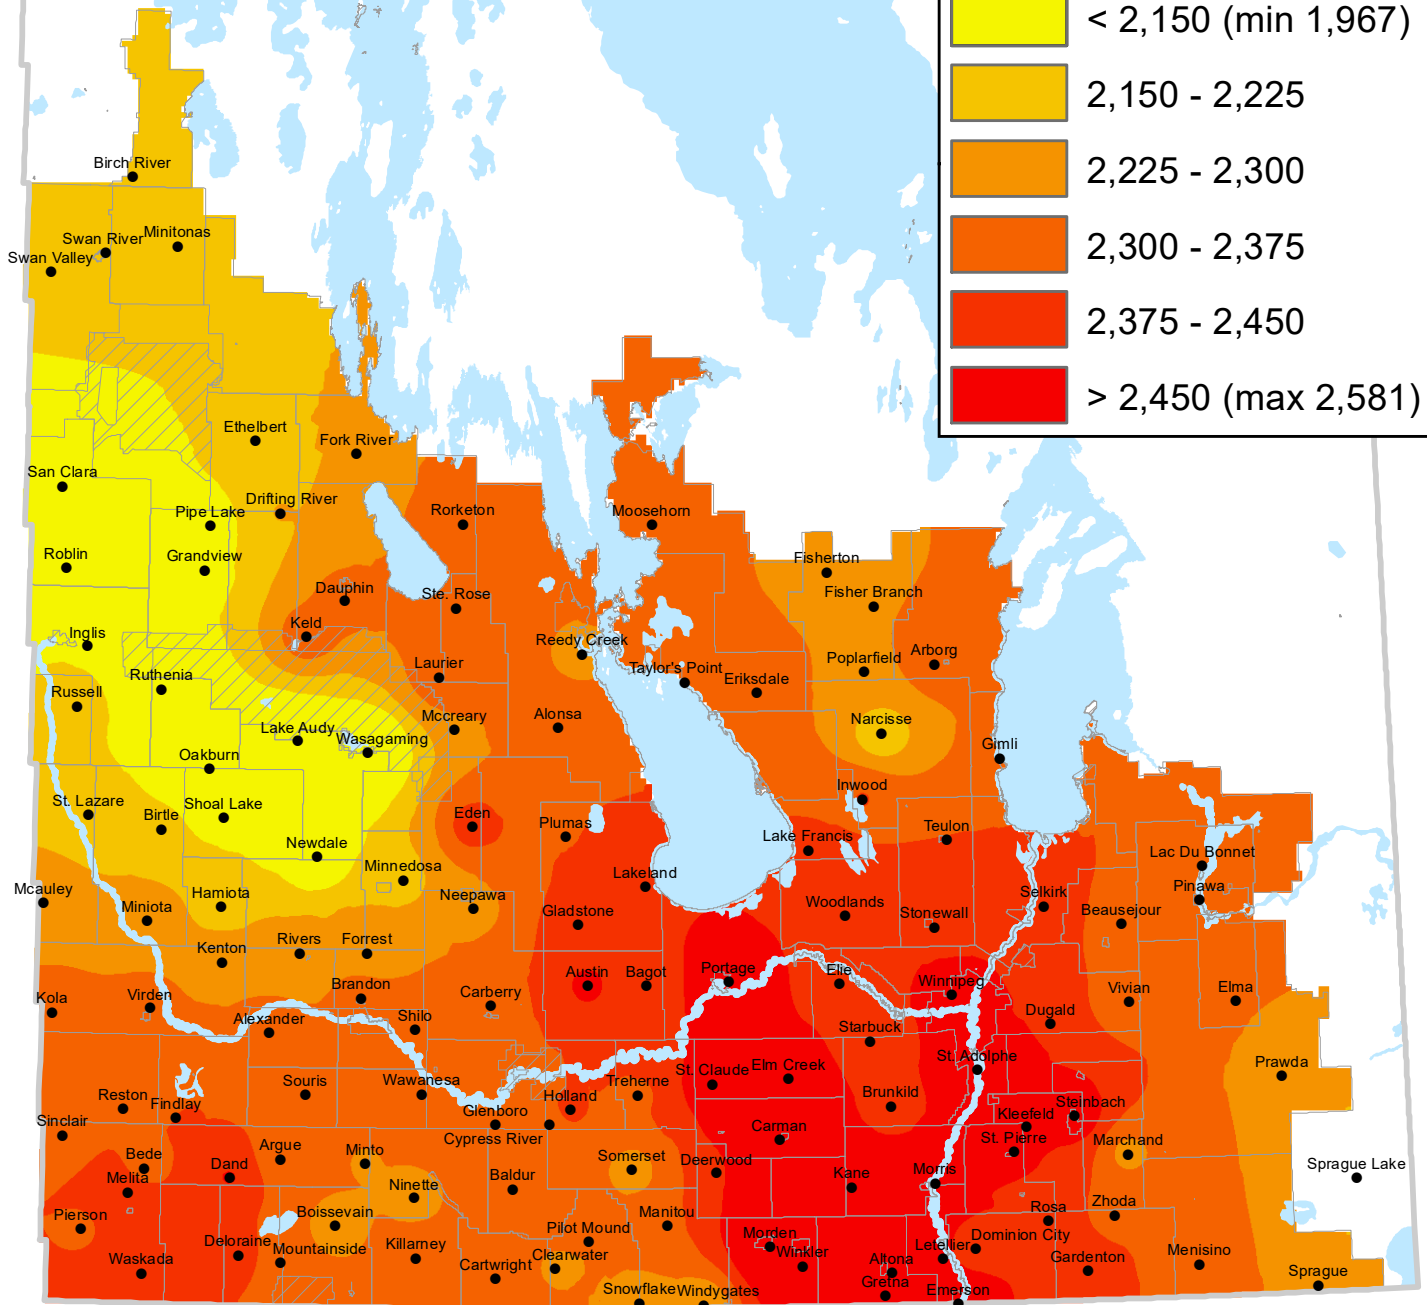

Total Accumulation of Corn Heat Units

May 01 - September 15, 2019

Total CHU

Based on weather data recorded from MB Agriculture Weather Program and Environment and Climate Change Canada.

For more information, contact your local Manitoba Agriculture office.