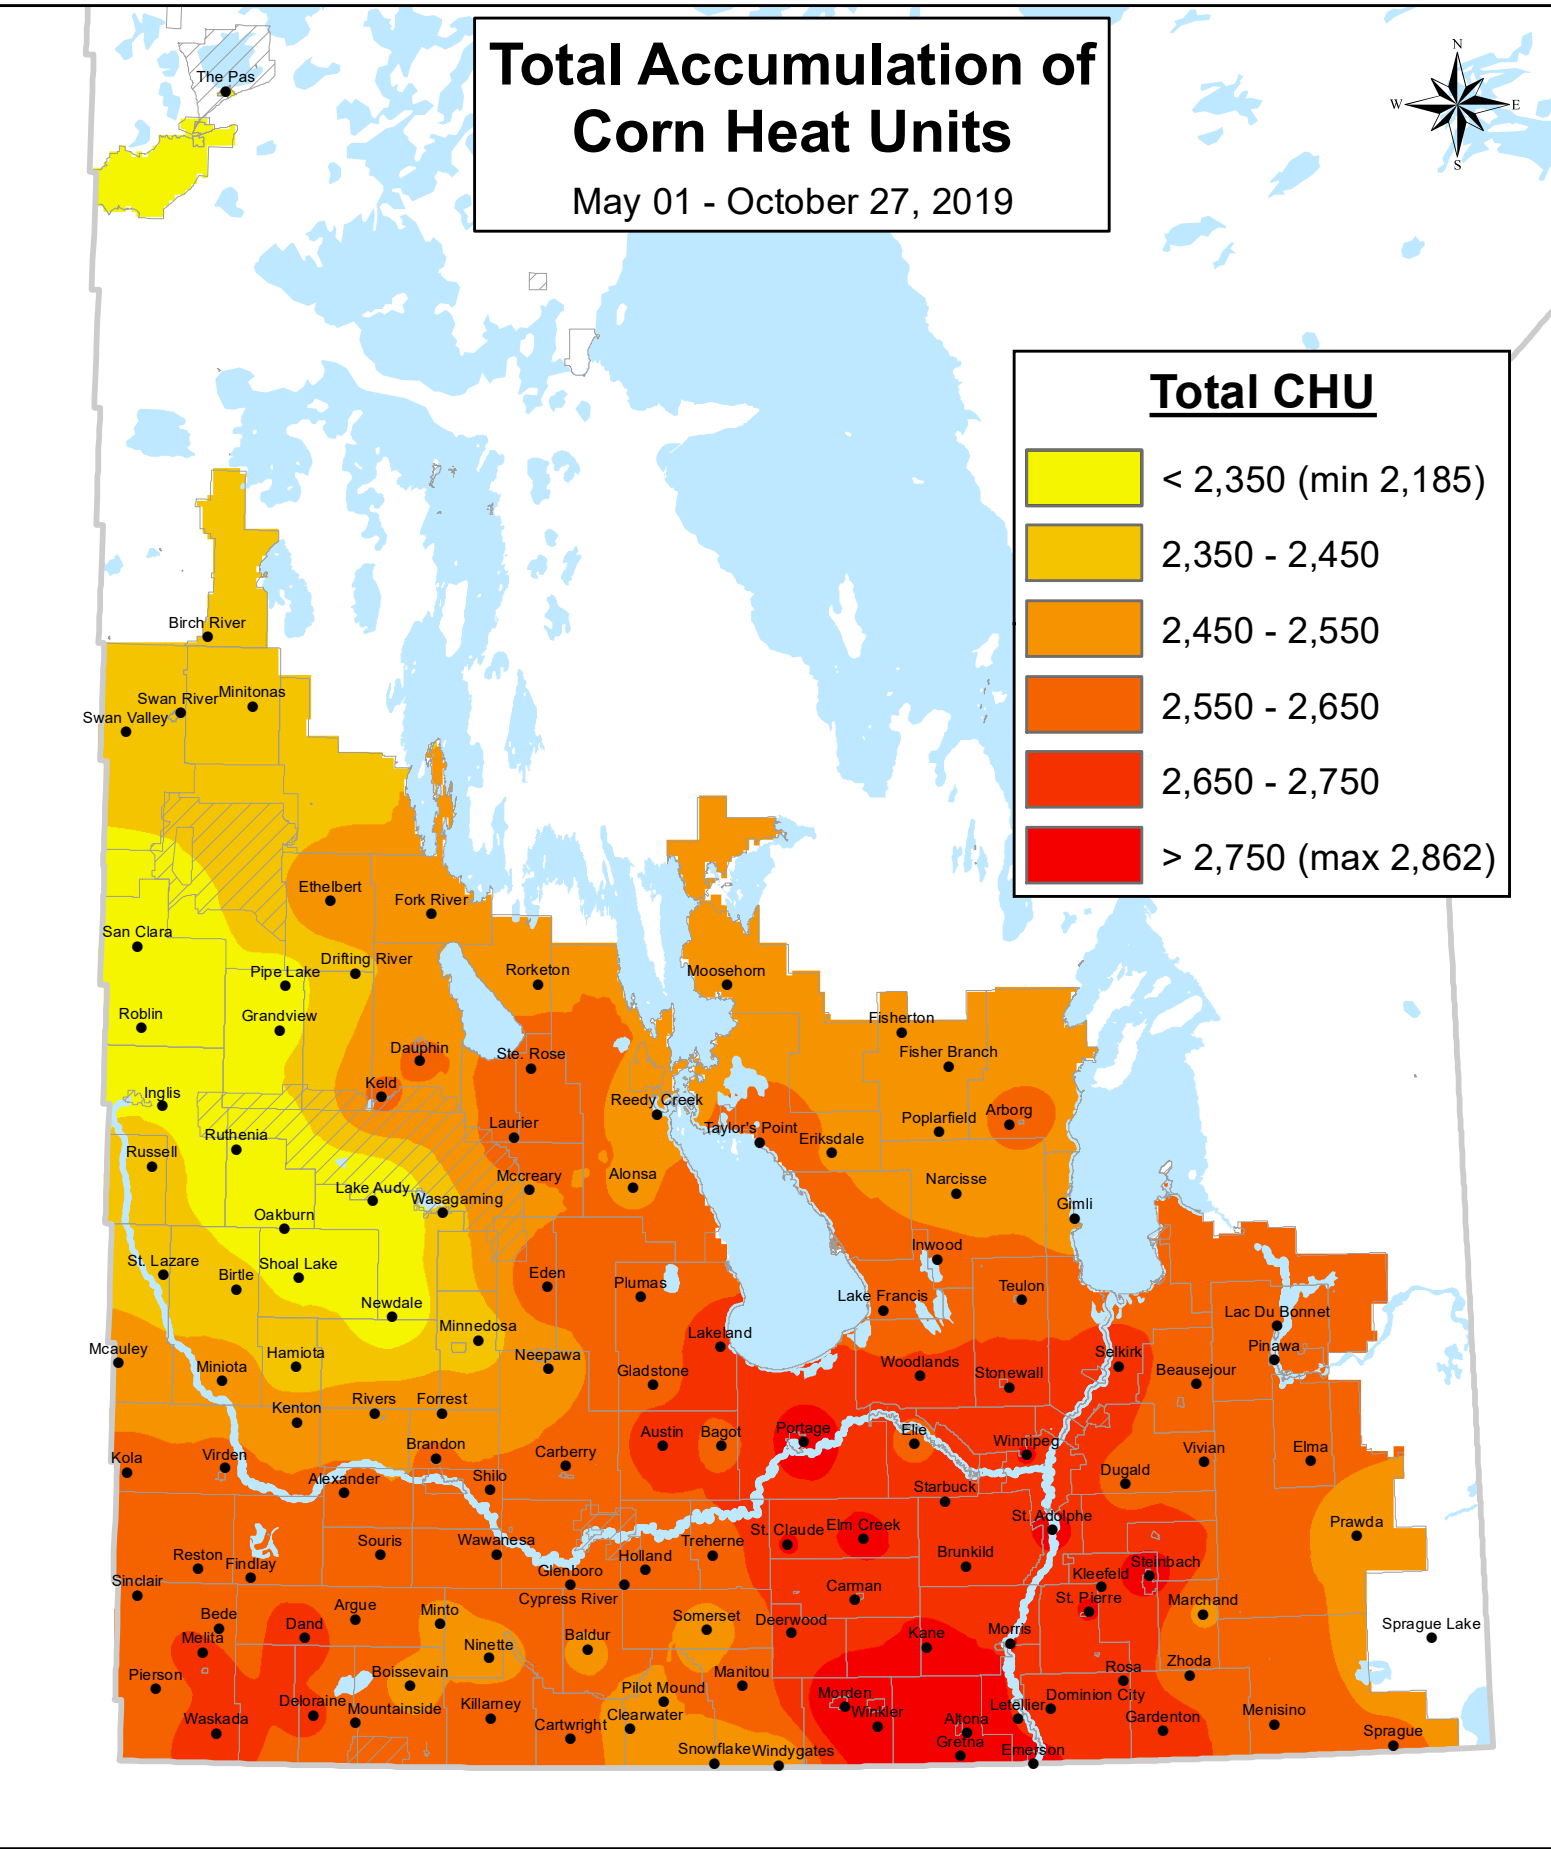

Total Accumulation of Corn Heat Units

May 01 - October 27, 2019

Based on weather data recorded from MB Agriculture Weather Program and Environment and Climate Change Canada.
 For more information, contact your local Manitoba Agriculture office.