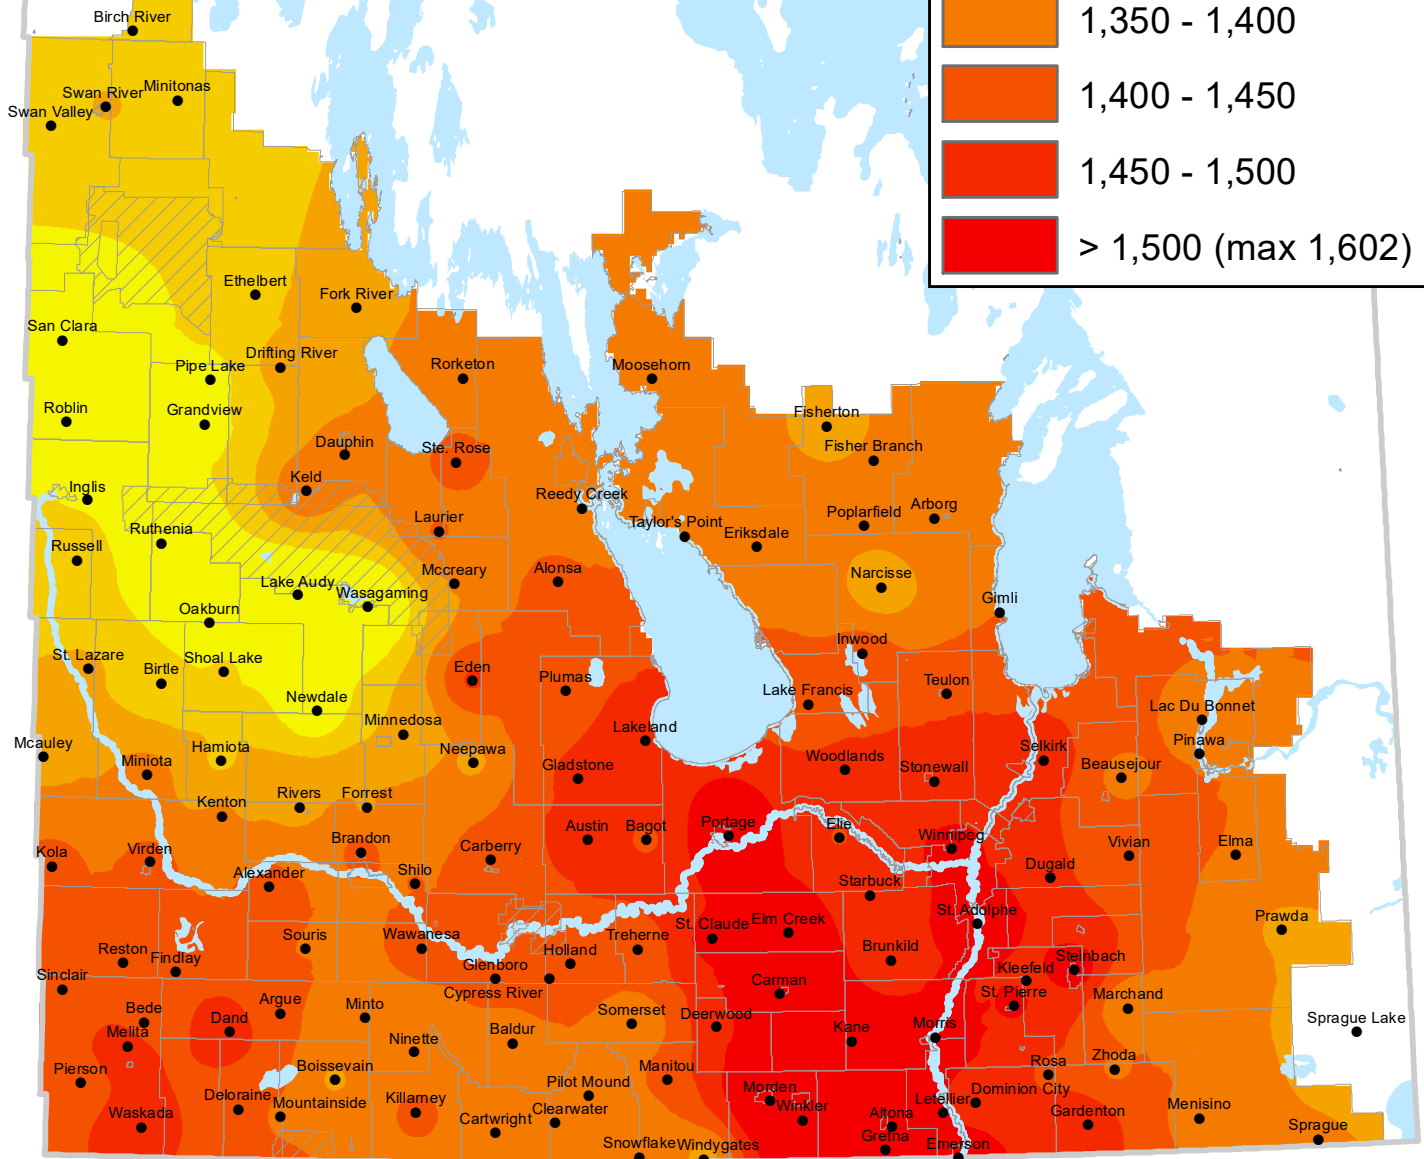

Total Accumulation of Growing Degree Days (5°C)

May 01 - September 15, 2019

Total GDD

Based on weather data recorded from MB Agriculture Weather Program and Environment and Climate Change Canada.

For more information, contact your local Manitoba Agriculture office.