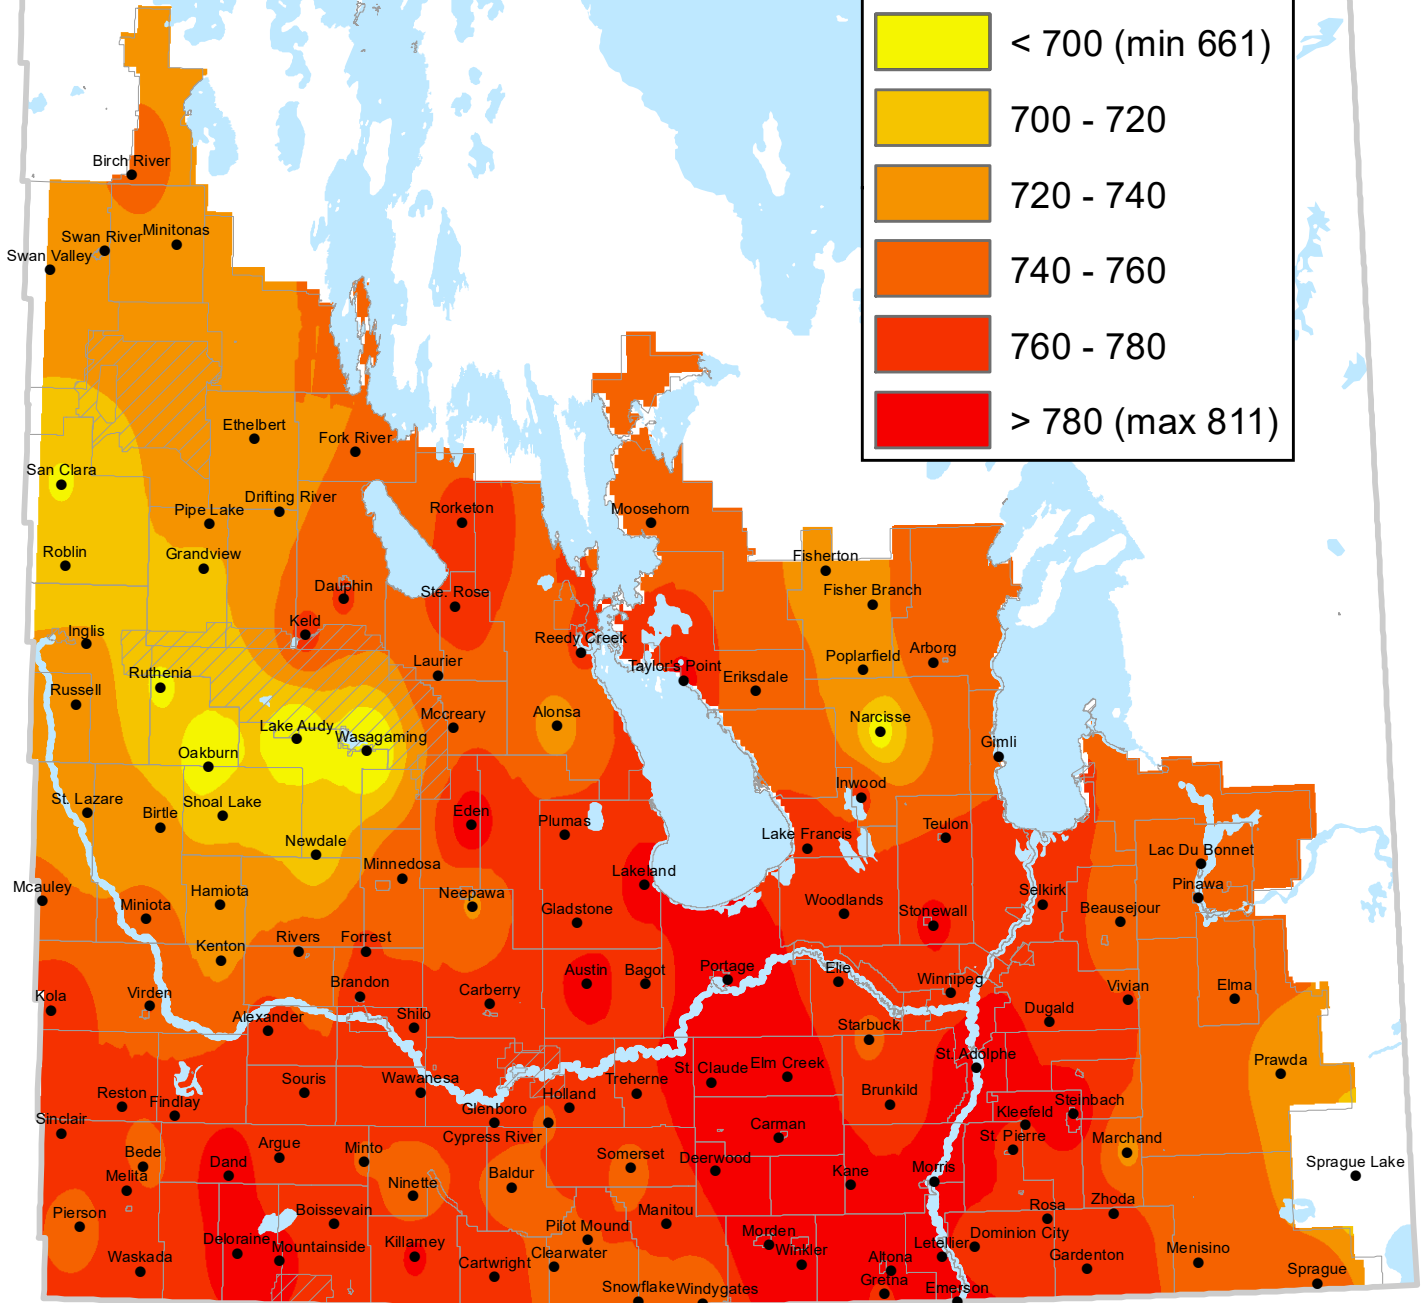

# Total Accumulation of P-Days

June 01 - September 15, 2019

## Total P-Days

Based on weather data recorded from MB Agriculture Weather Program and Environment and Climate Change Canada.

For more information, contact your local Manitoba Agriculture office.