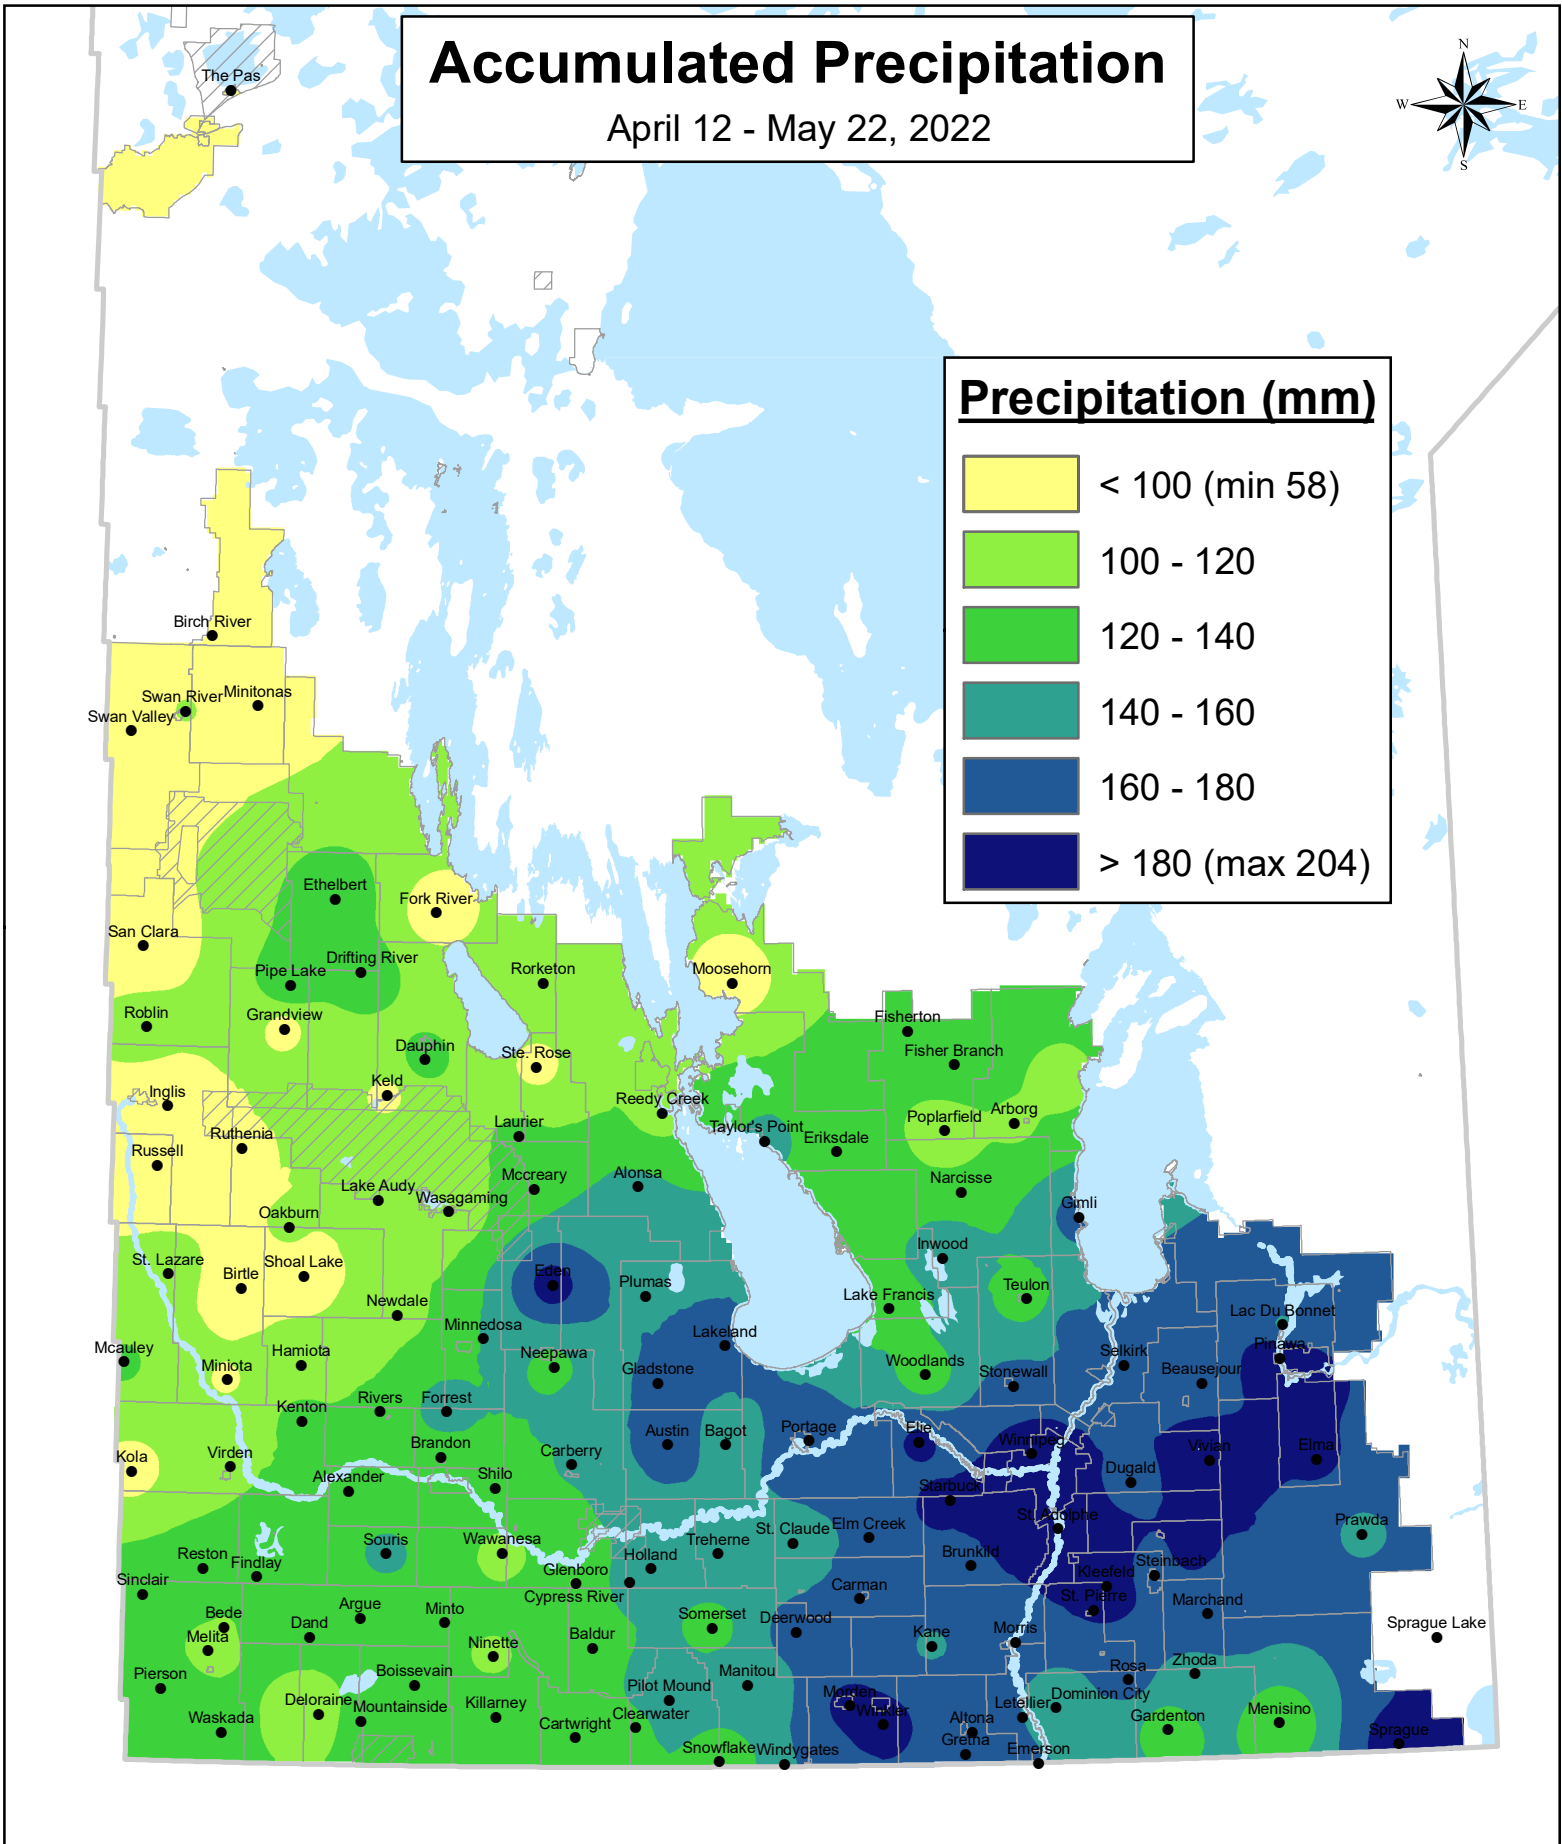

Accumulated Precipitation

April 12 - May 22, 2022

Precipitation (mm)

Based on weather data recorded from MB Agriculture Weather Program and Environment and Climate Change Canada.

For more information, contact your local Manitoba Agriculture office.