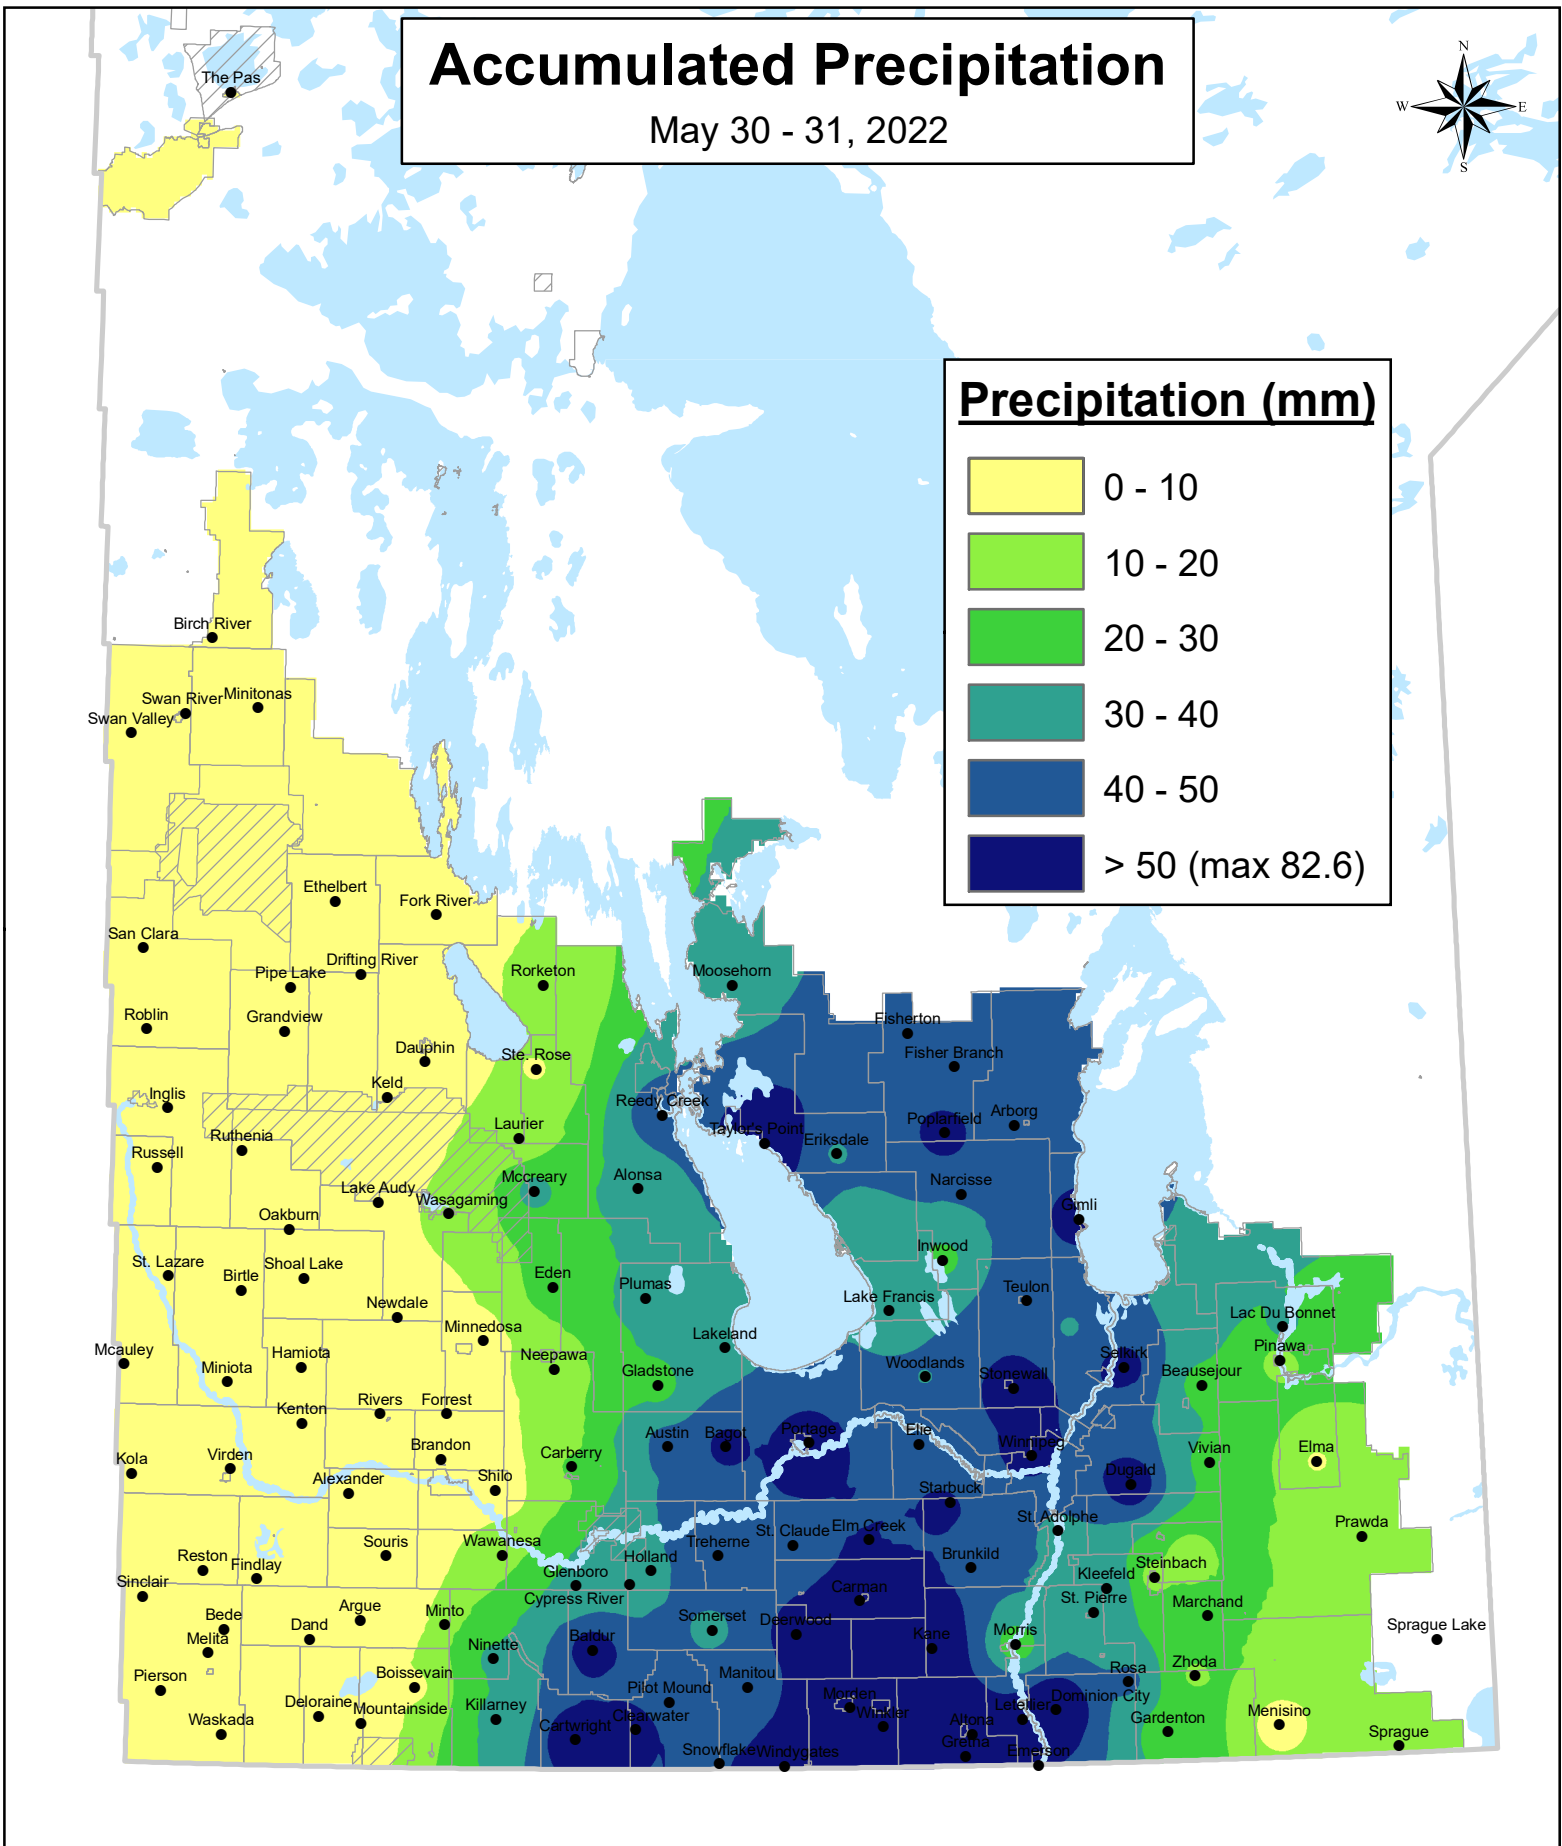

Accumulated Precipitation

May 30 - 31, 2022

Precipitation (mm)

Based on weather data recorded from MB Agriculture Weather Program and Environment and Climate Change Canada.

For more information, contact your local Manitoba Agriculture office.