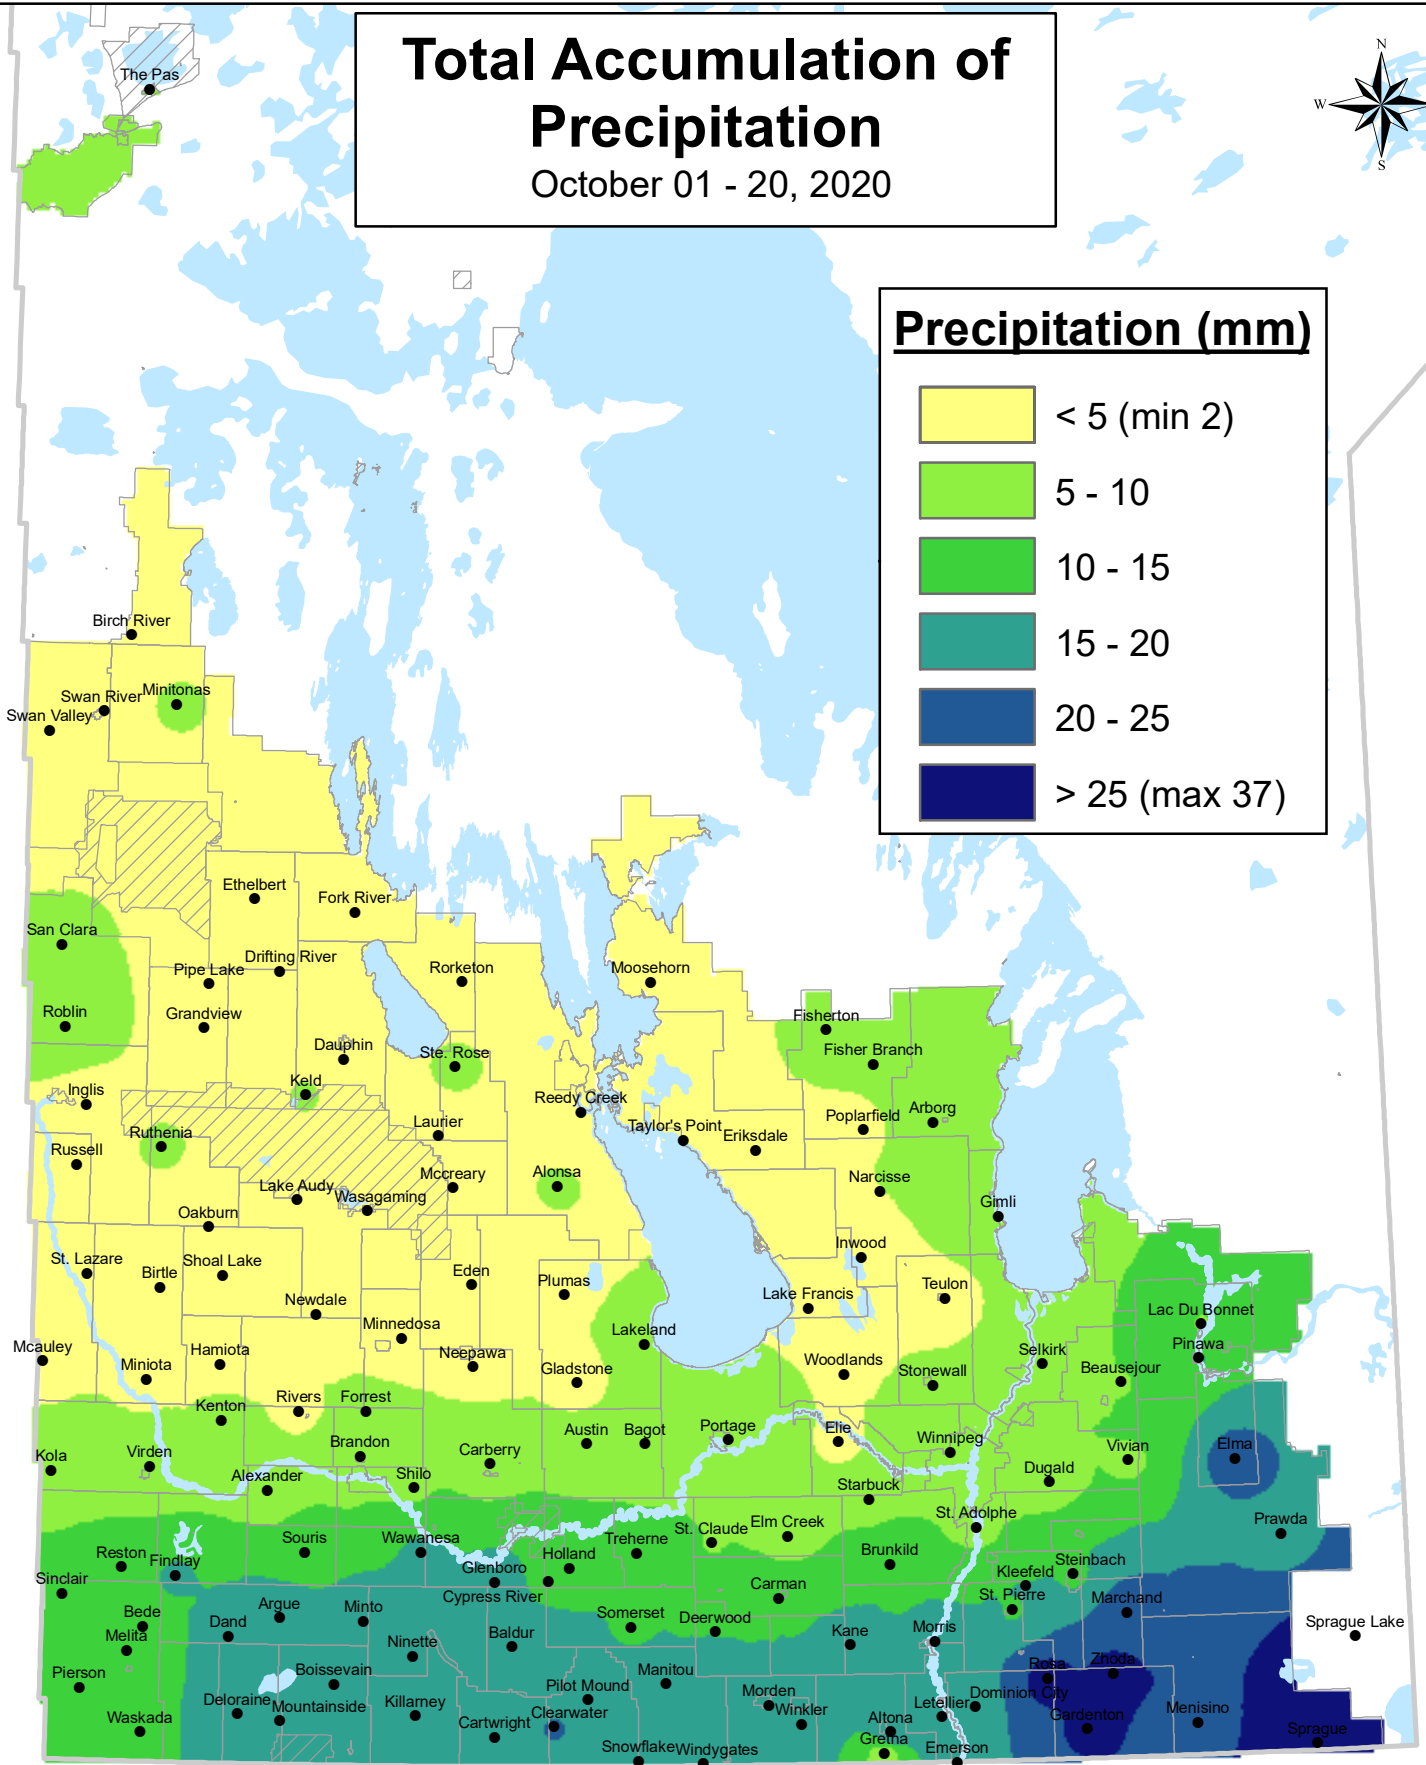

Total Accumulation of Precipitation

October 01 - 20, 2020

Precipitation (mm)

Based on weather data recorded from MB Agriculture Weather Program and Environment and Climate Change Canada.

For more information, contact your local Manitoba Agriculture and Resource Development office.