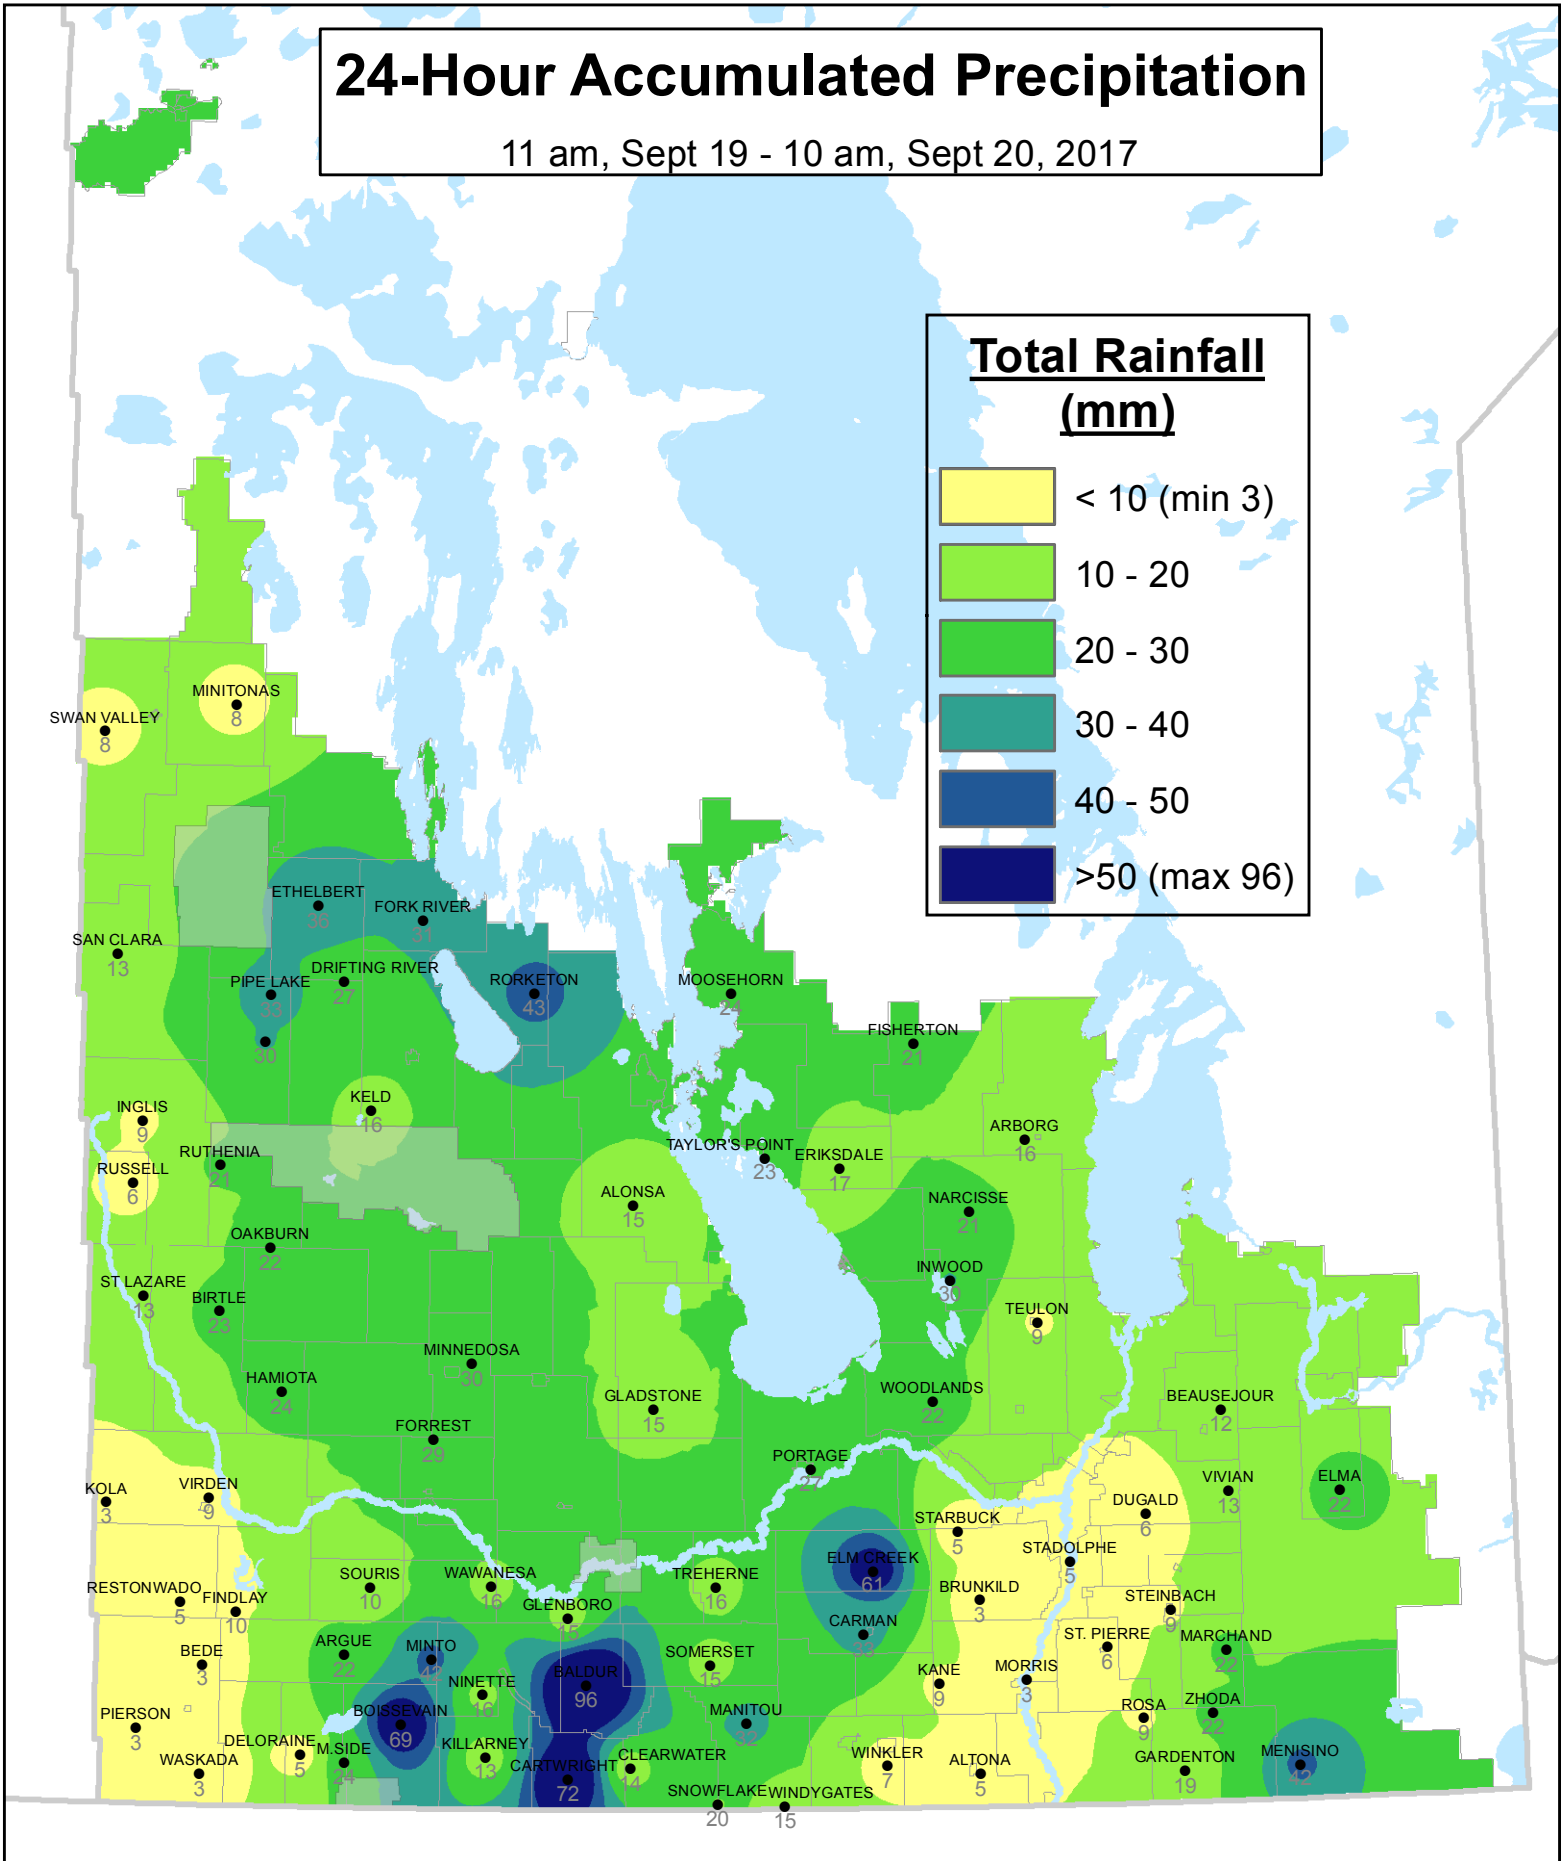

# 24-Hour Accumulated Precipitation

11 am, Sept 19 - 10 am, Sept 20, 2017

## Total Rainfall (mm)

Based on weather data recorded from MB Agriculture Weather Program  
Actual rainfall values (mm) are written under each location

For more information, contact your local Manitoba Agriculture office.