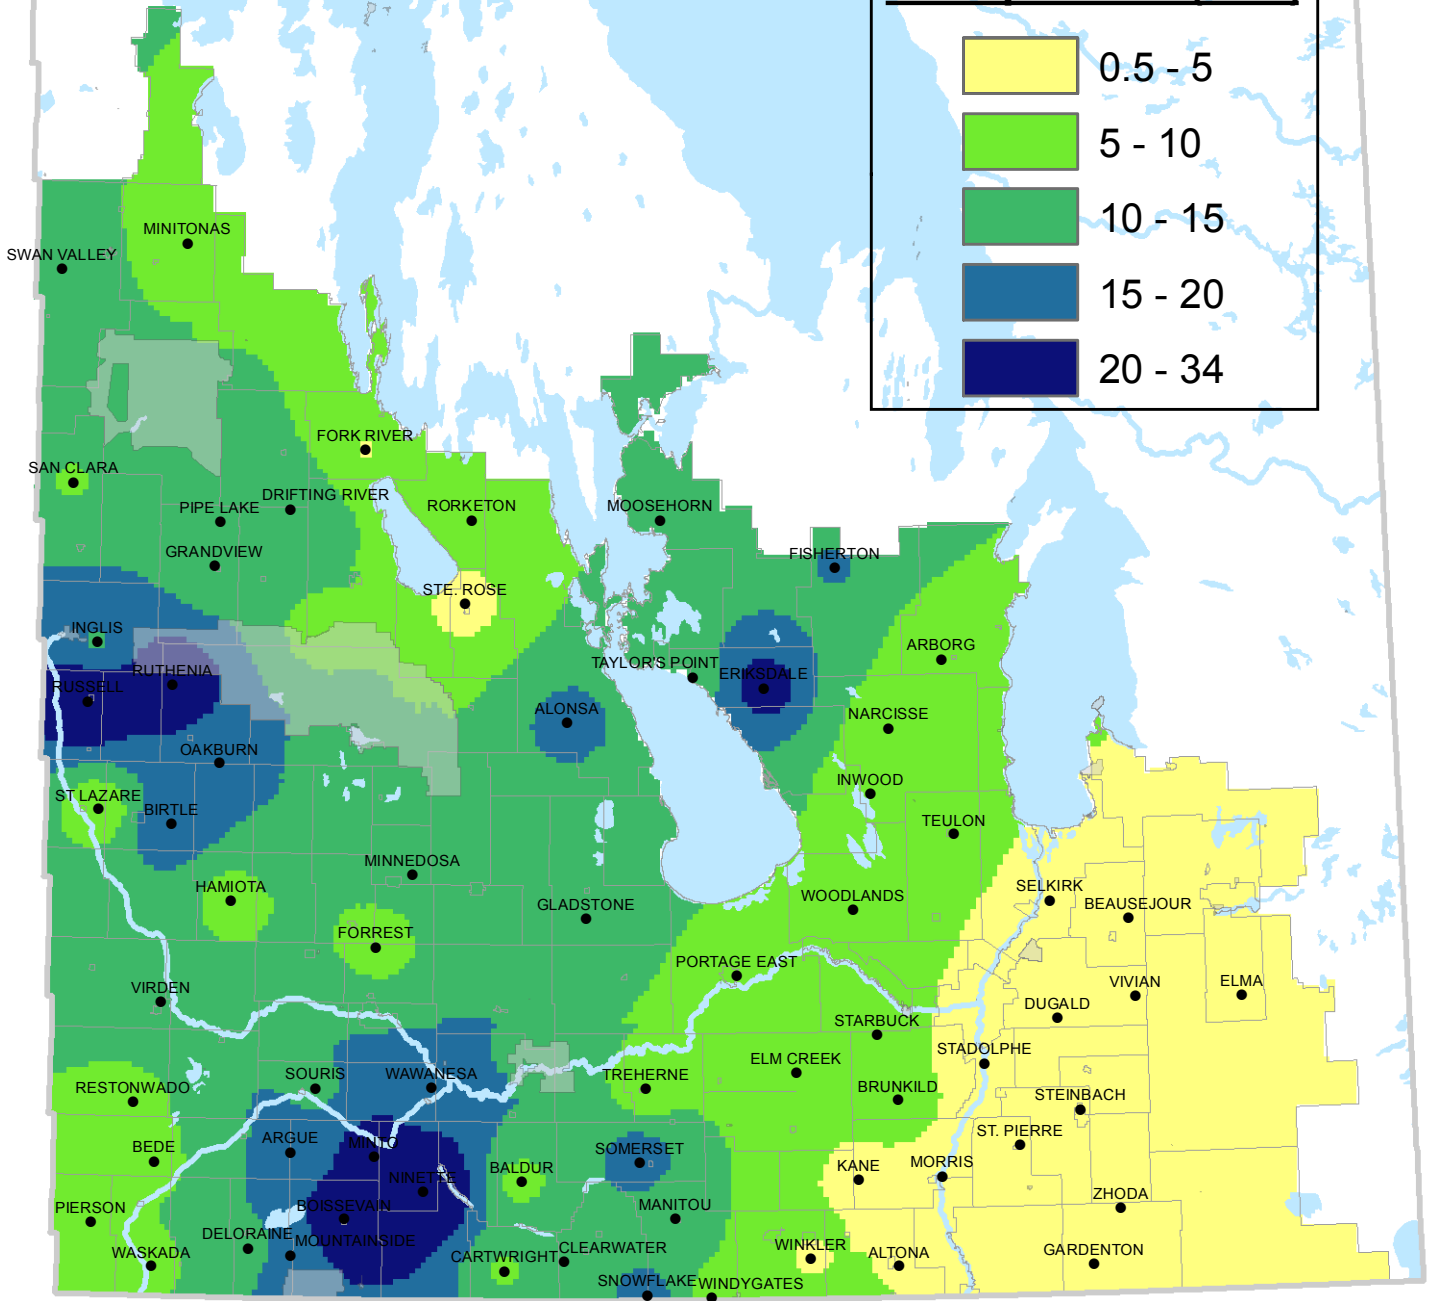

Total Accumulated Precipitation

March 06 - March 07, 2017

Precipitation (mm)

- Based on weather data recorded from MB Agriculture Weather Program.

For more information, contact your local GO Office.