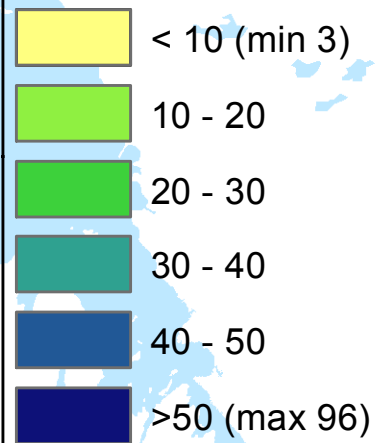

# 24-Hour Accumulated Precipitation

11 am, Sept 19 - 10 am, Sept 20, 2017

## Total Rainfall (mm)

Based on weather data recorded from MB Agriculture Weather Program  
Actual rainfall values (mm) are written under each location

For more information, contact your local Manitoba Agriculture office.