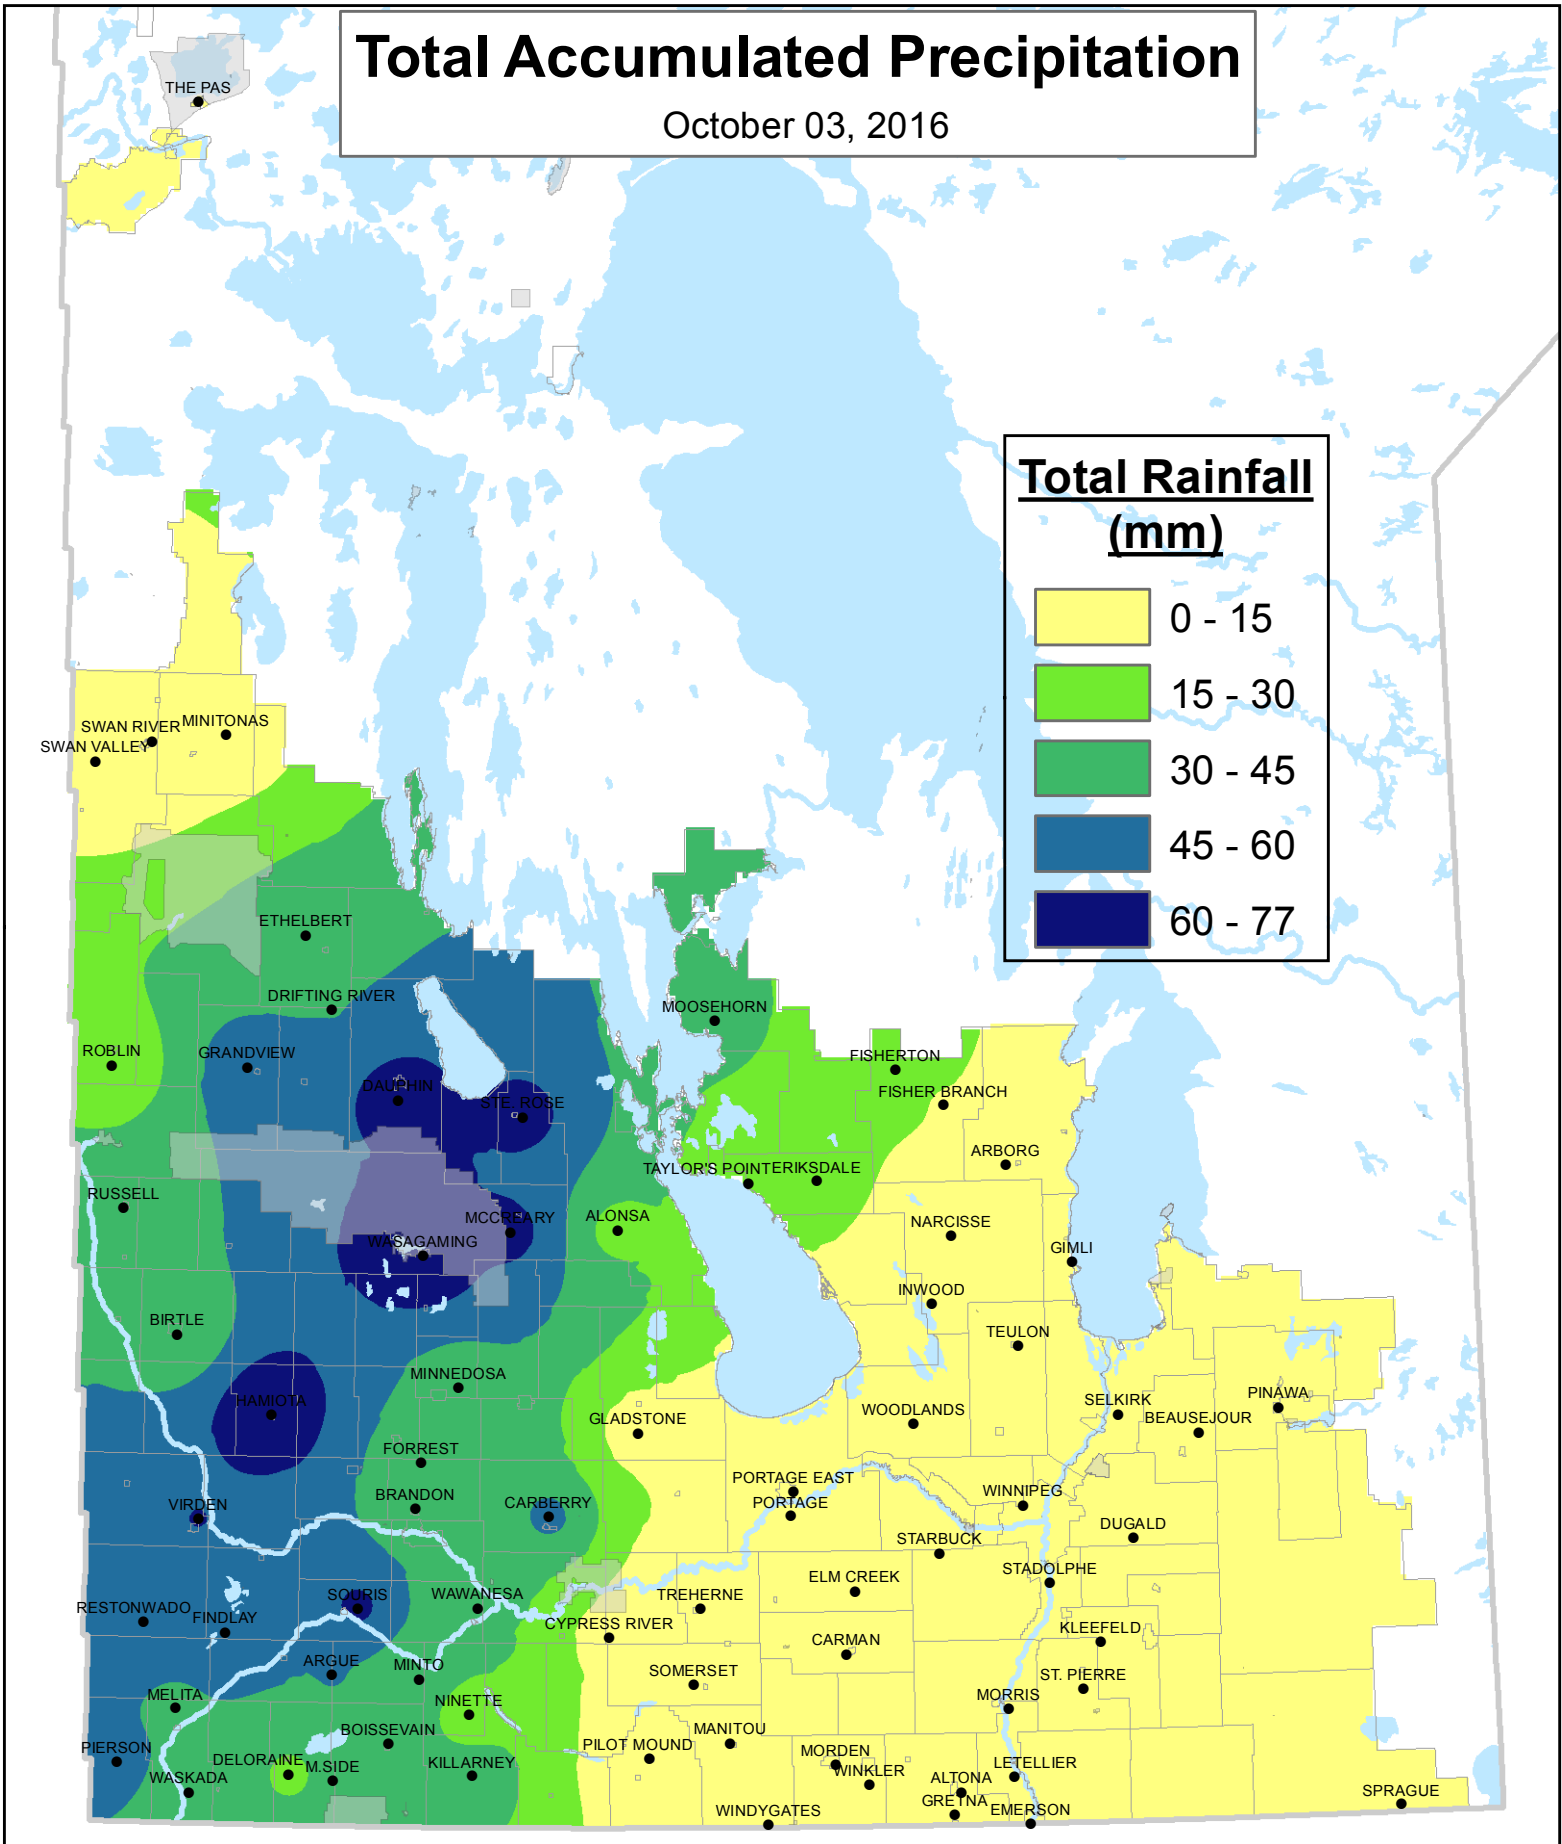

Total Accumulated Precipitation

October 03, 2016

Total Rainfall (mm)

Based on weather data recorded from MB Agriculture Weather Program and Environment Canada.

For more information, contact your local GO Office.