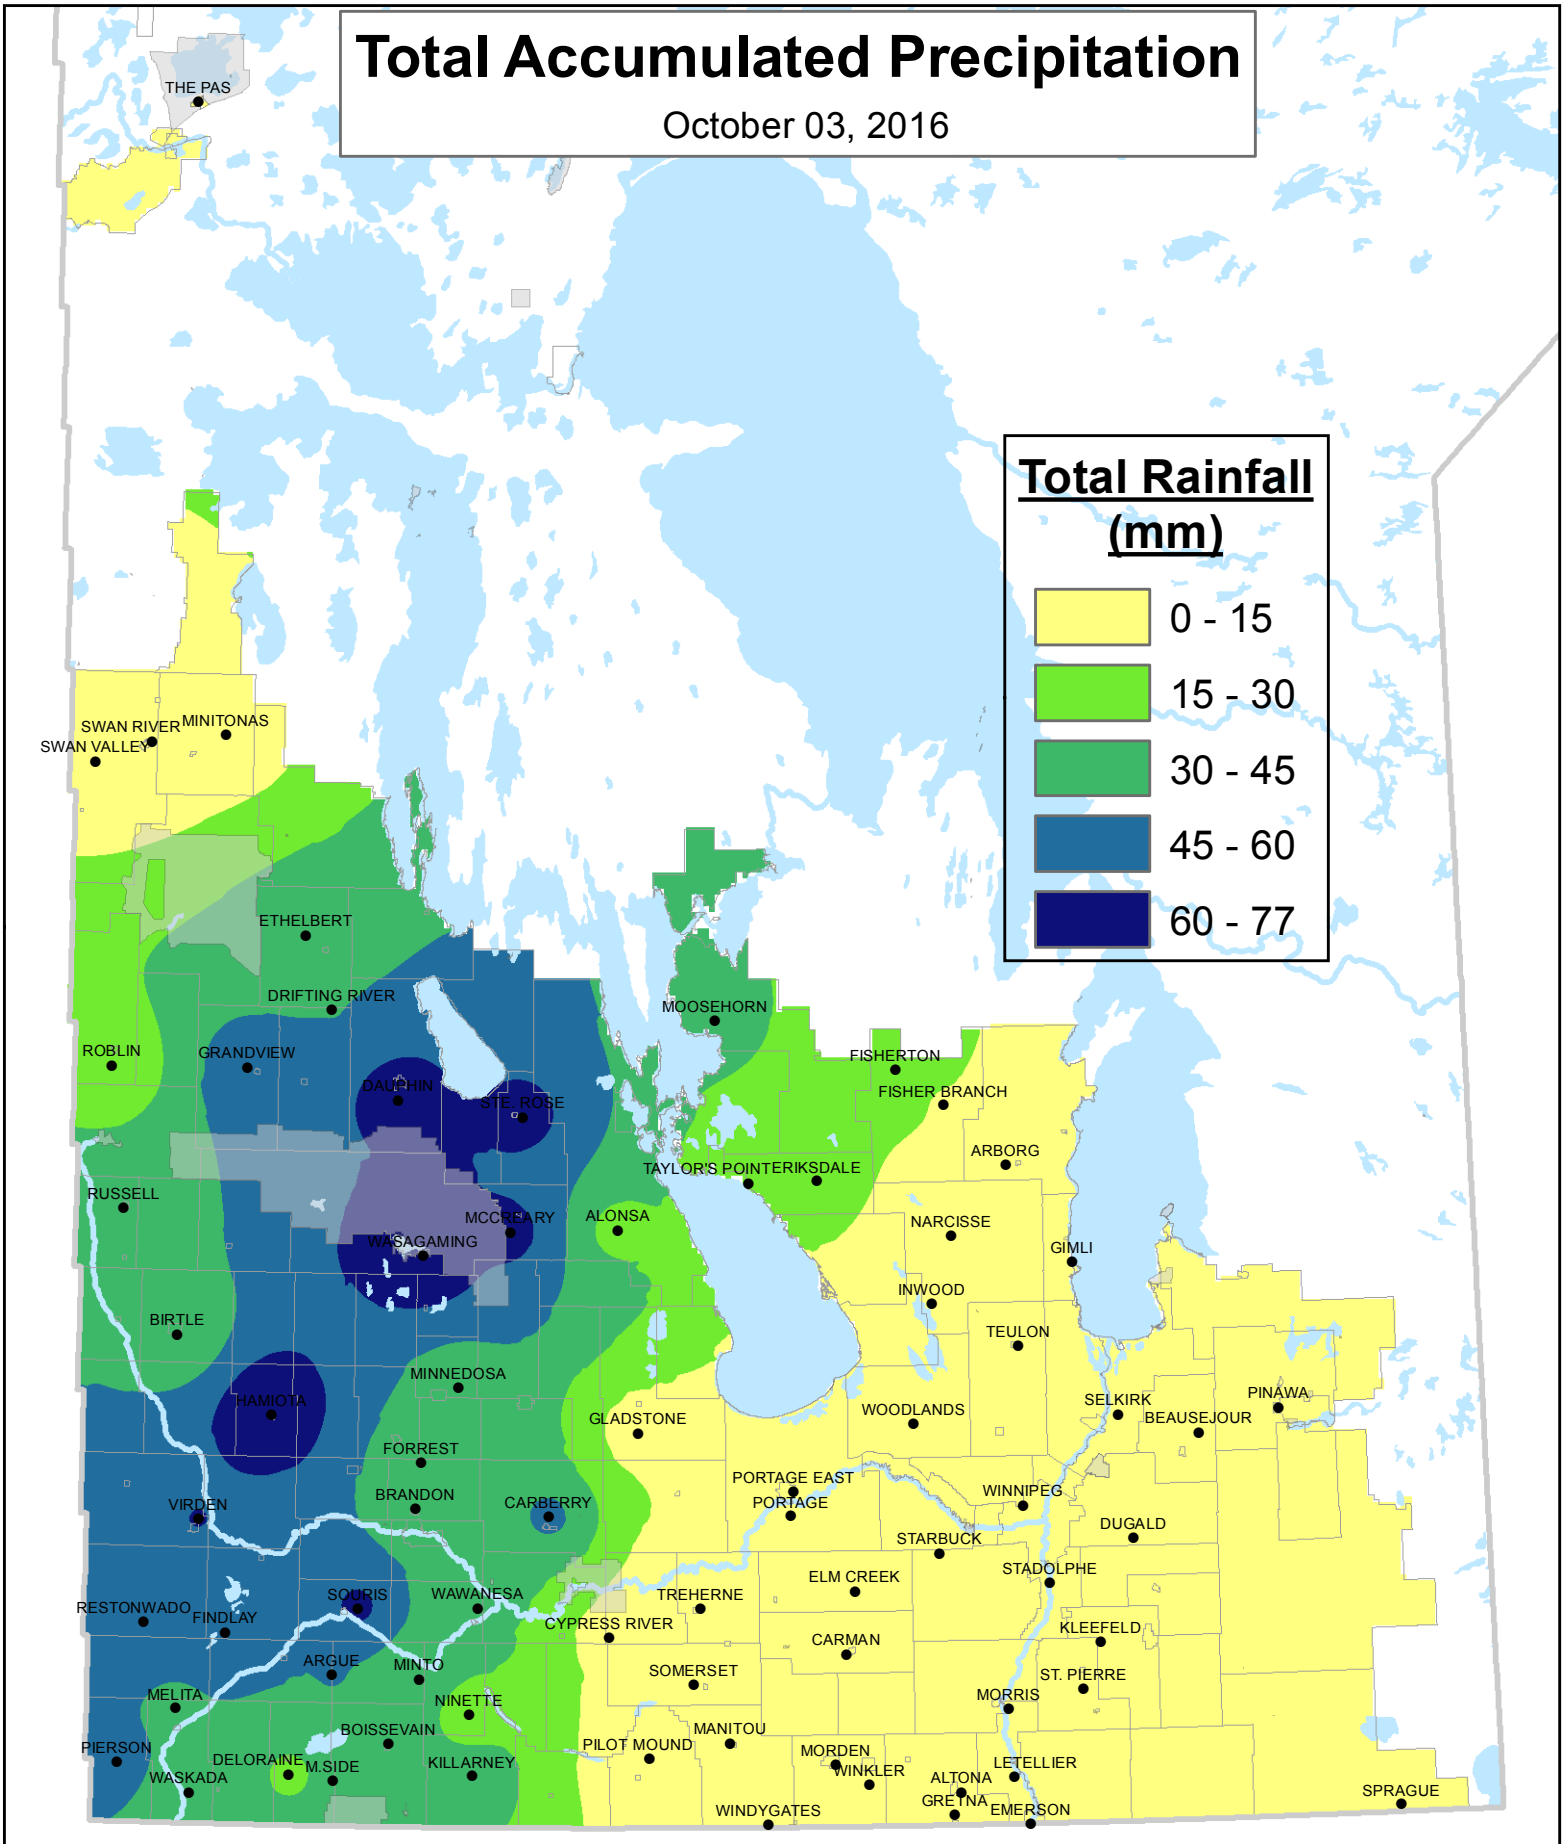

# Total Accumulated Precipitation

October 03, 2016

## Total Rainfall (mm)

Based on weather data recorded from MB Agriculture Weather Program and Environment Canada.

For more information, contact your local GO Office.