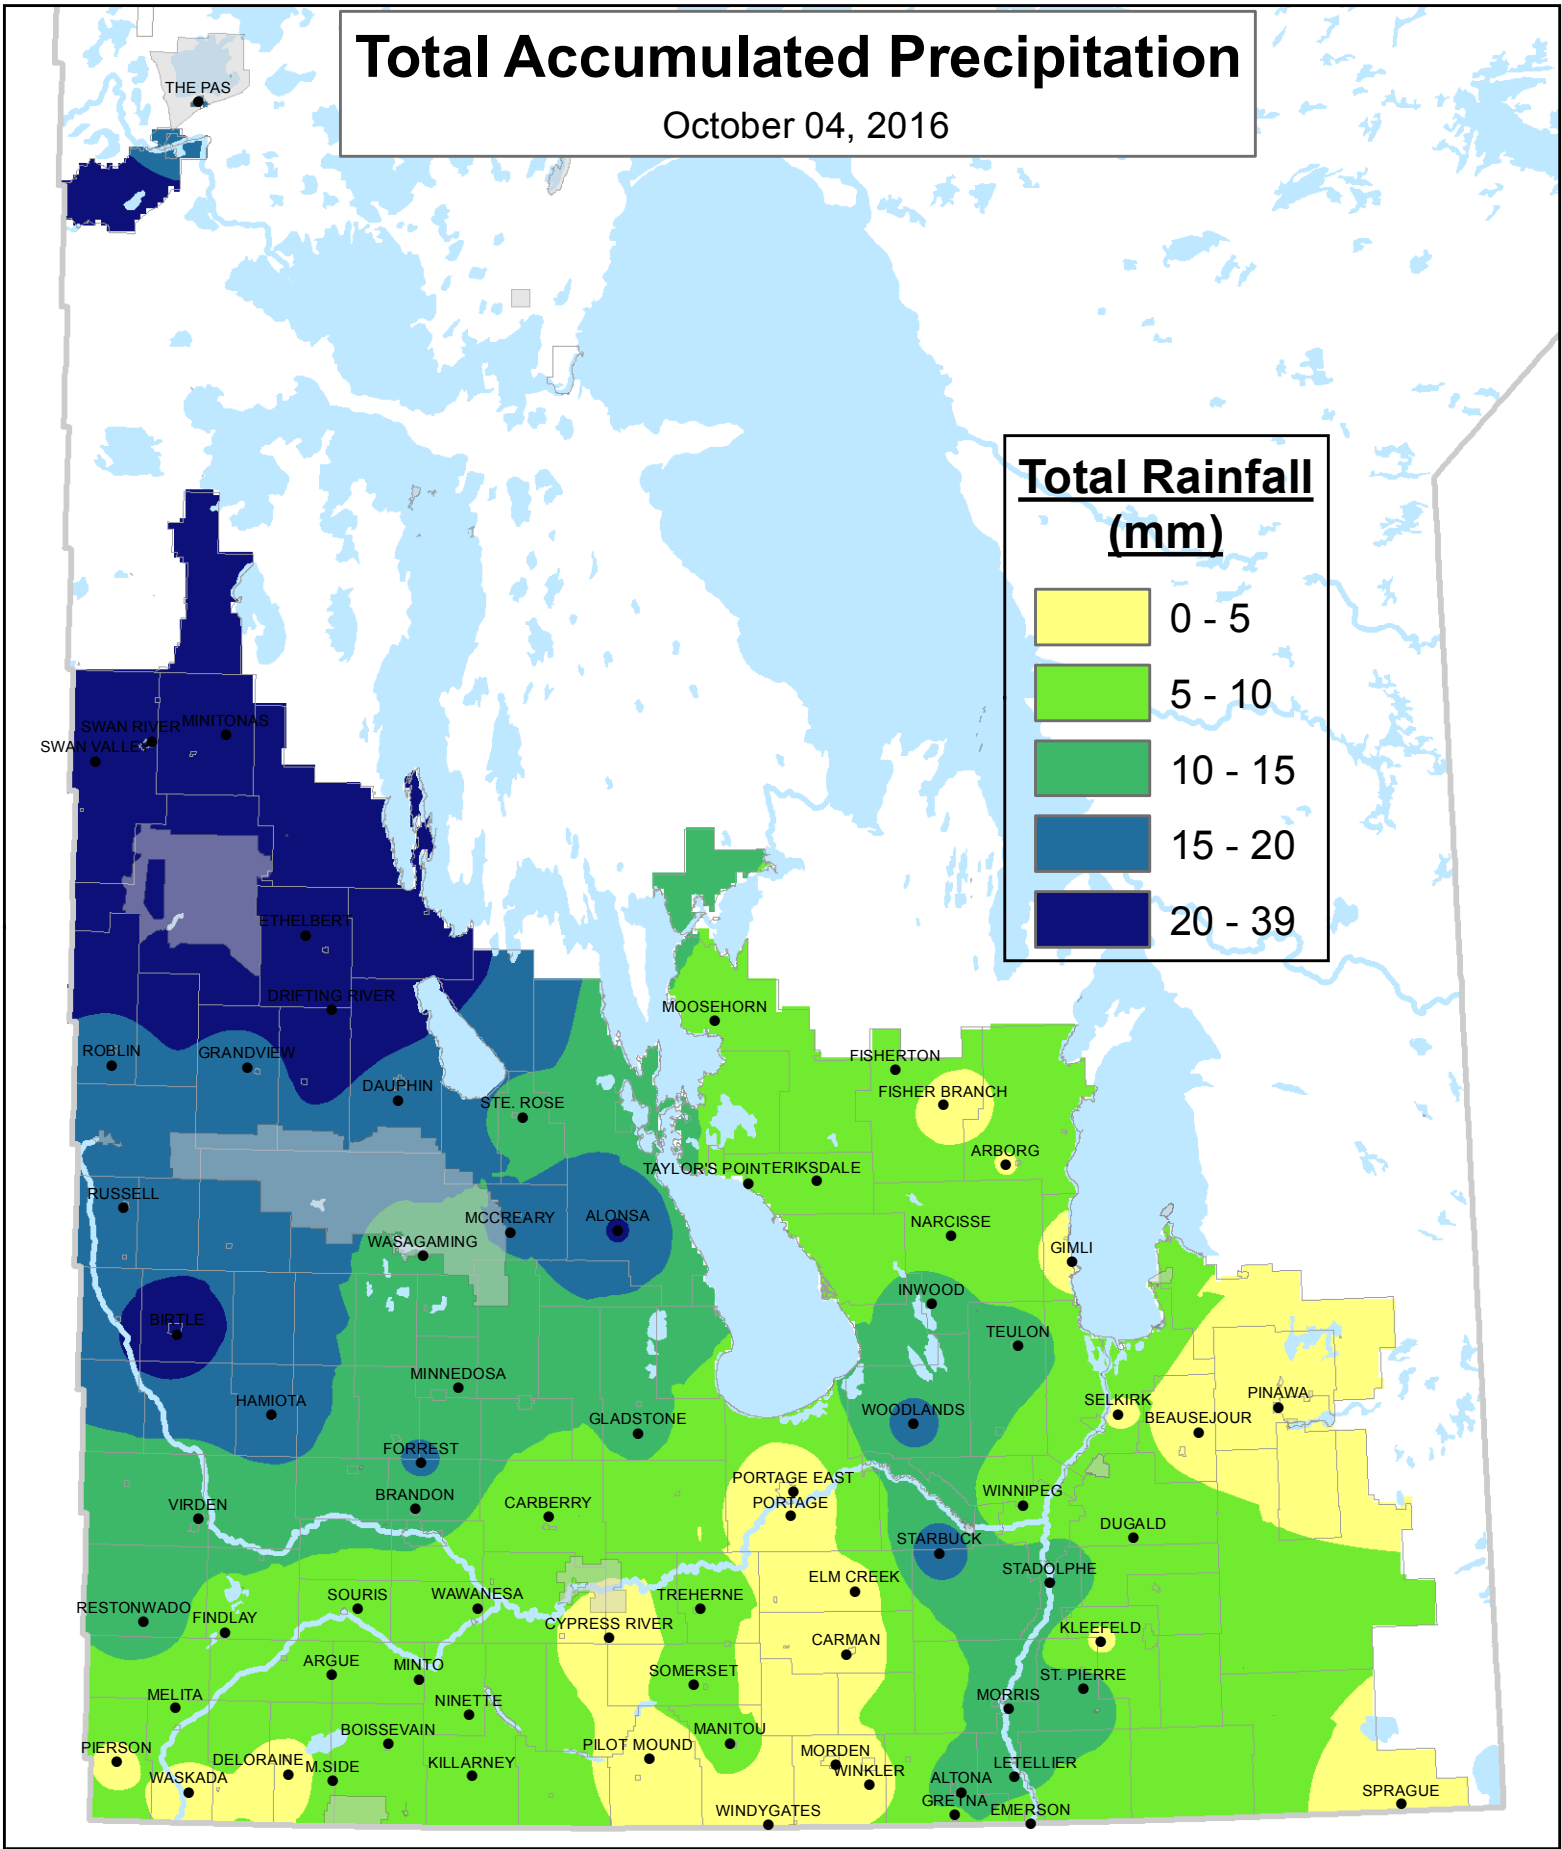

Total Accumulated Precipitation

October 04, 2016

Total Rainfall (mm)

Based on weather data recorded from MB Agriculture Weather Program and Environment Canada.

For more information, contact your local GO Office.