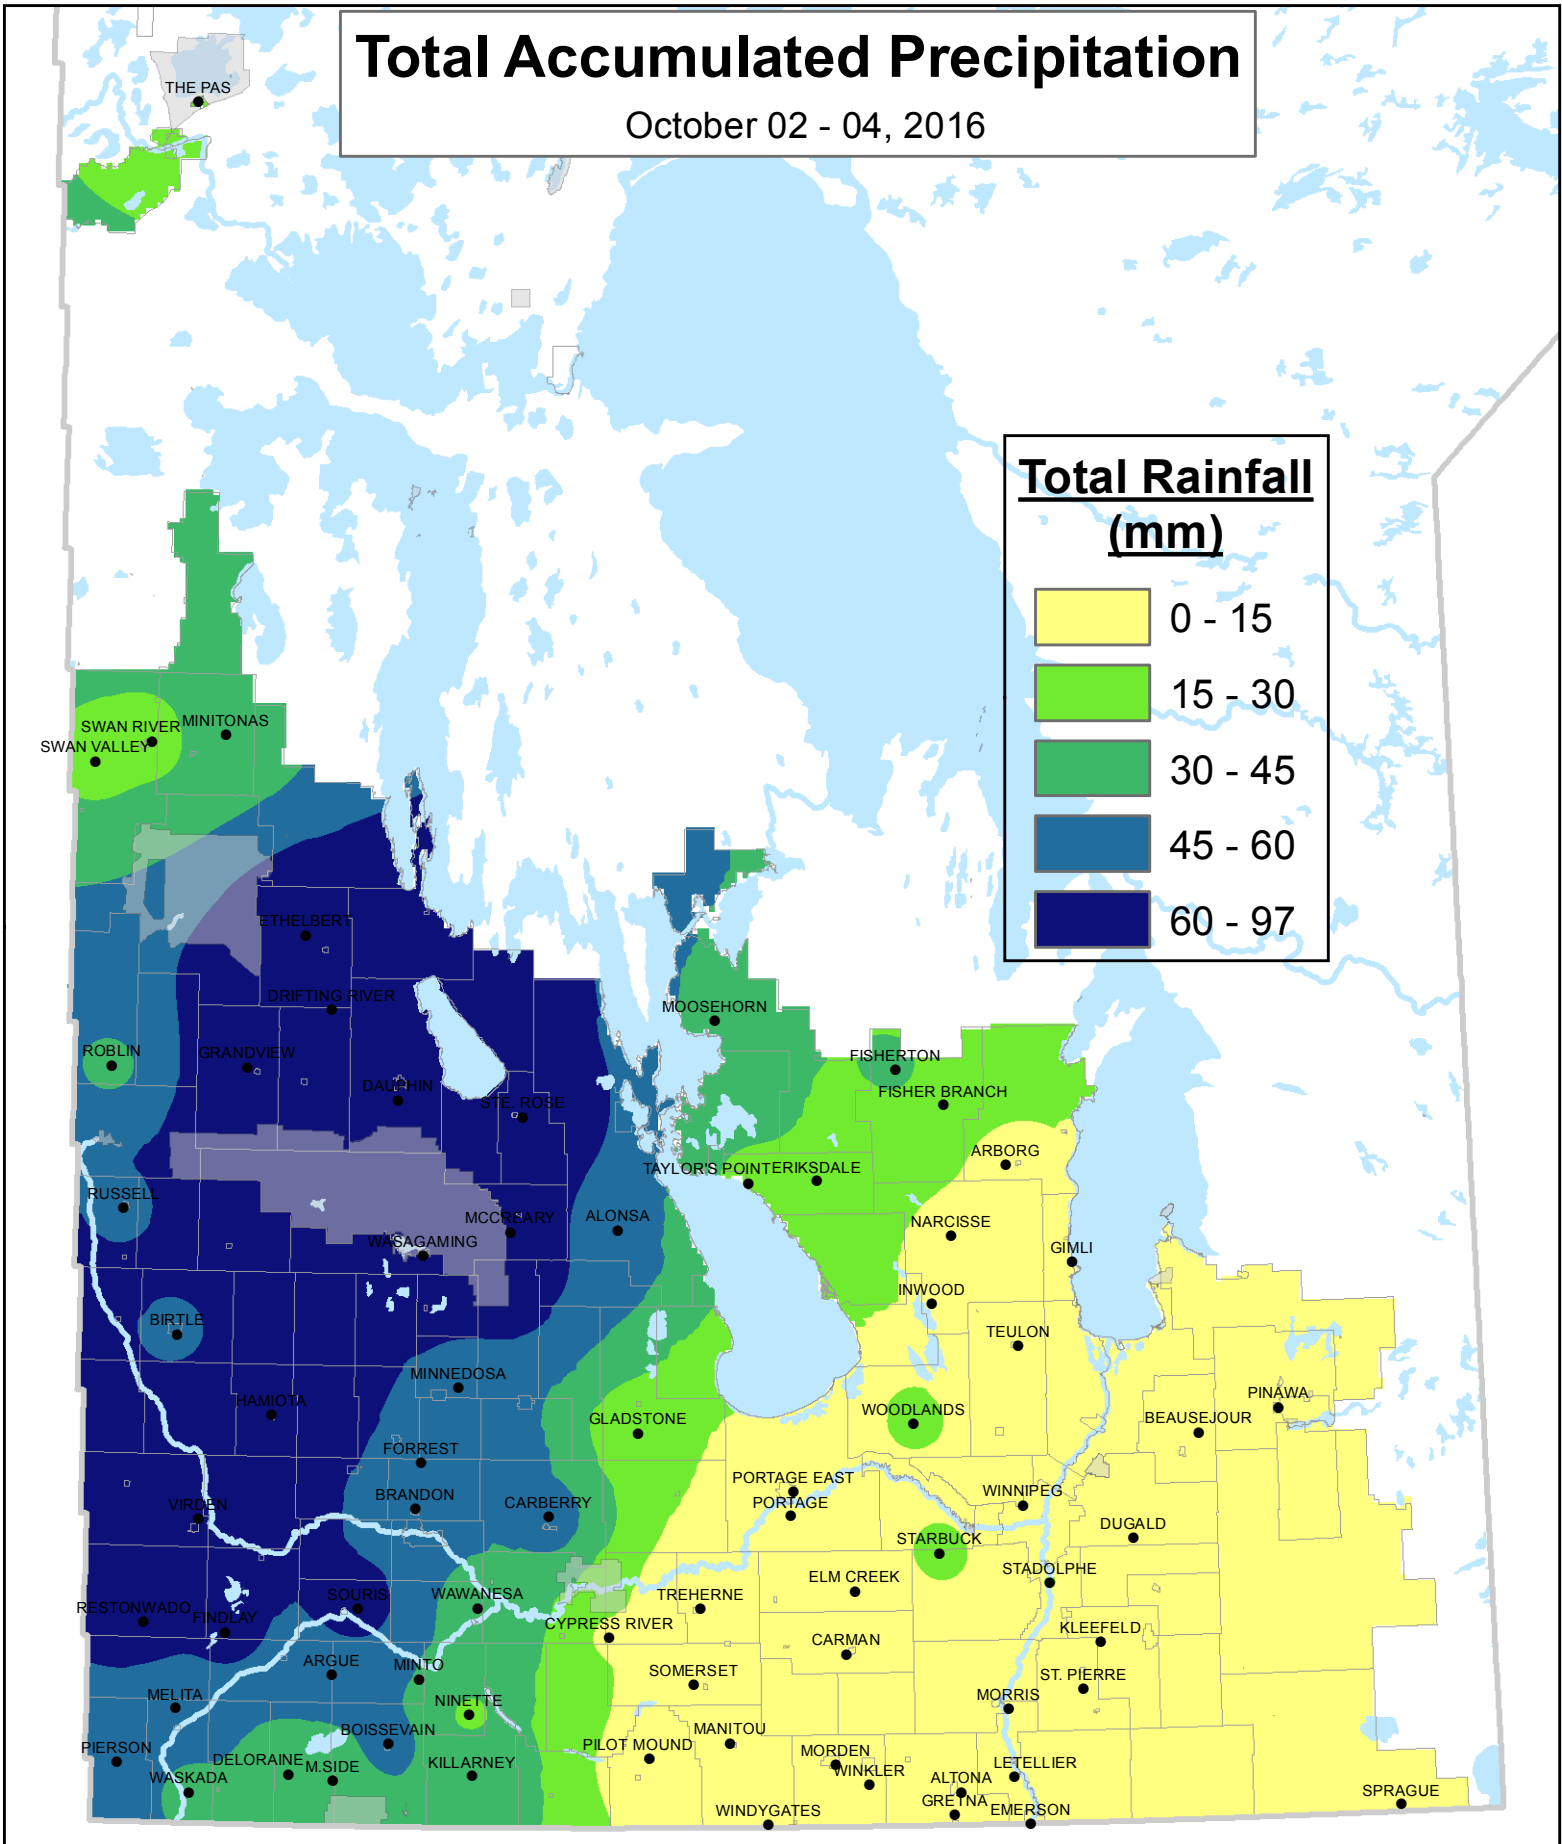

Total Accumulated Precipitation

October 02 - 04, 2016

Total Rainfall (mm)

Based on weather data recorded from MB Agriculture Weather Program and Environment Canada.

For more information, contact your local GO Office.