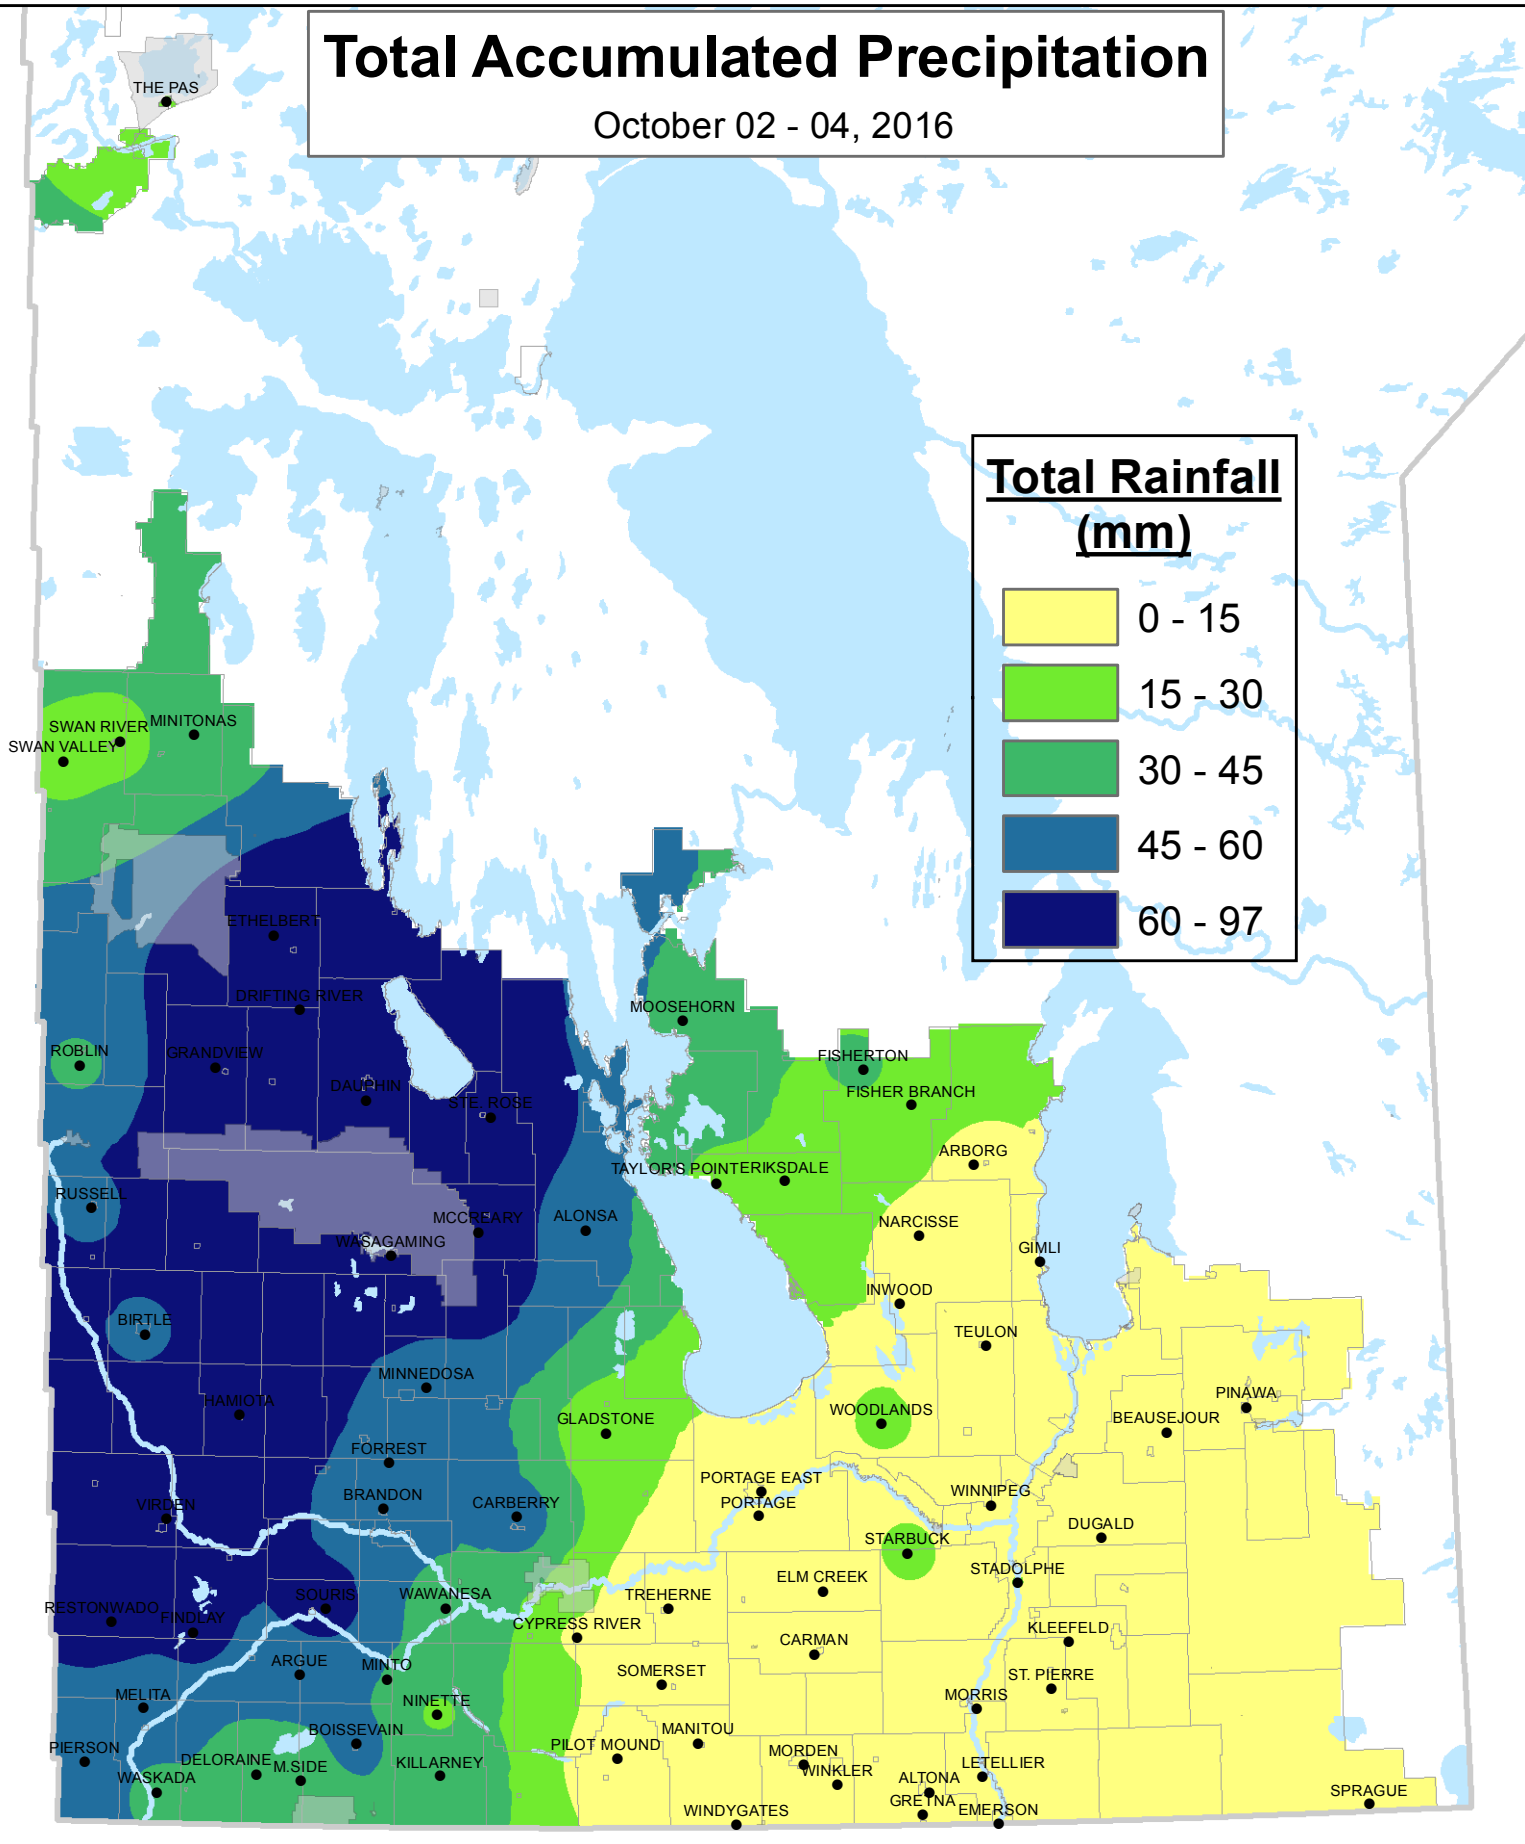

Total Accumulated Precipitation

October 02 - 04, 2016

Total Rainfall (mm)

Based on weather data recorded from MB Agriculture Weather Program and Environment Canada.

For more information, contact your local GO Office.