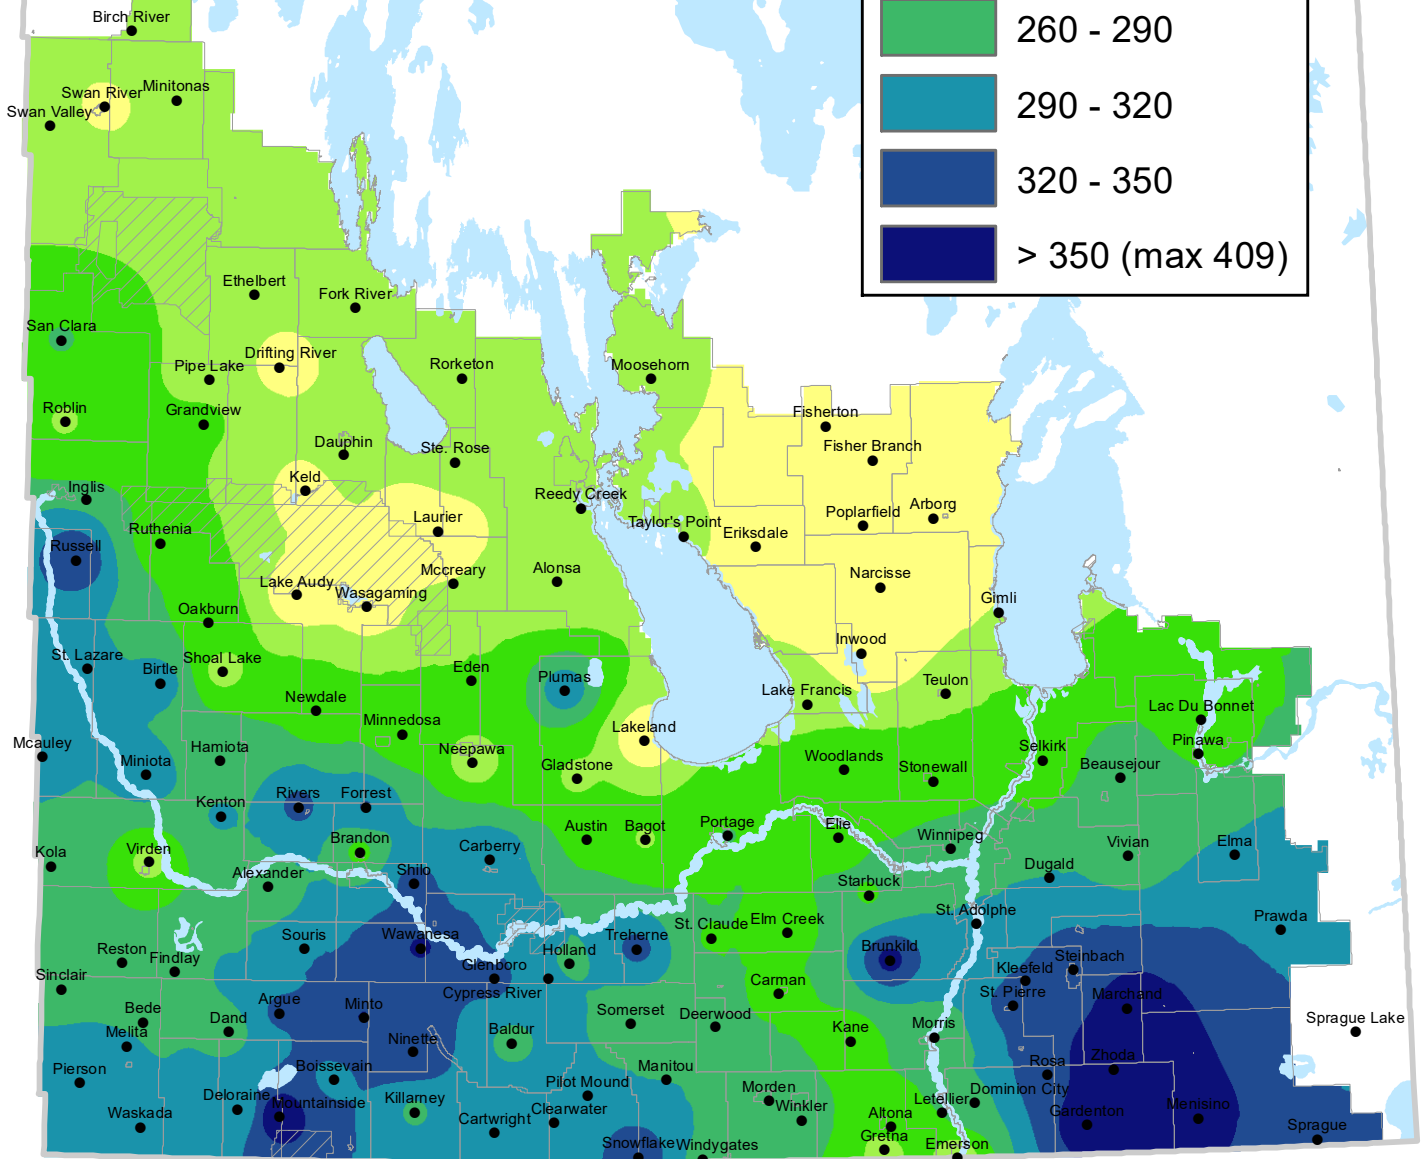

Total Accumulation of Precipitation

May 01 - September 15, 2019

Precipitation (mm)

Based on weather data recorded from MB Agriculture Weather Program and Environment and Climate Change Canada.

For more information, contact your local Manitoba Agriculture office.