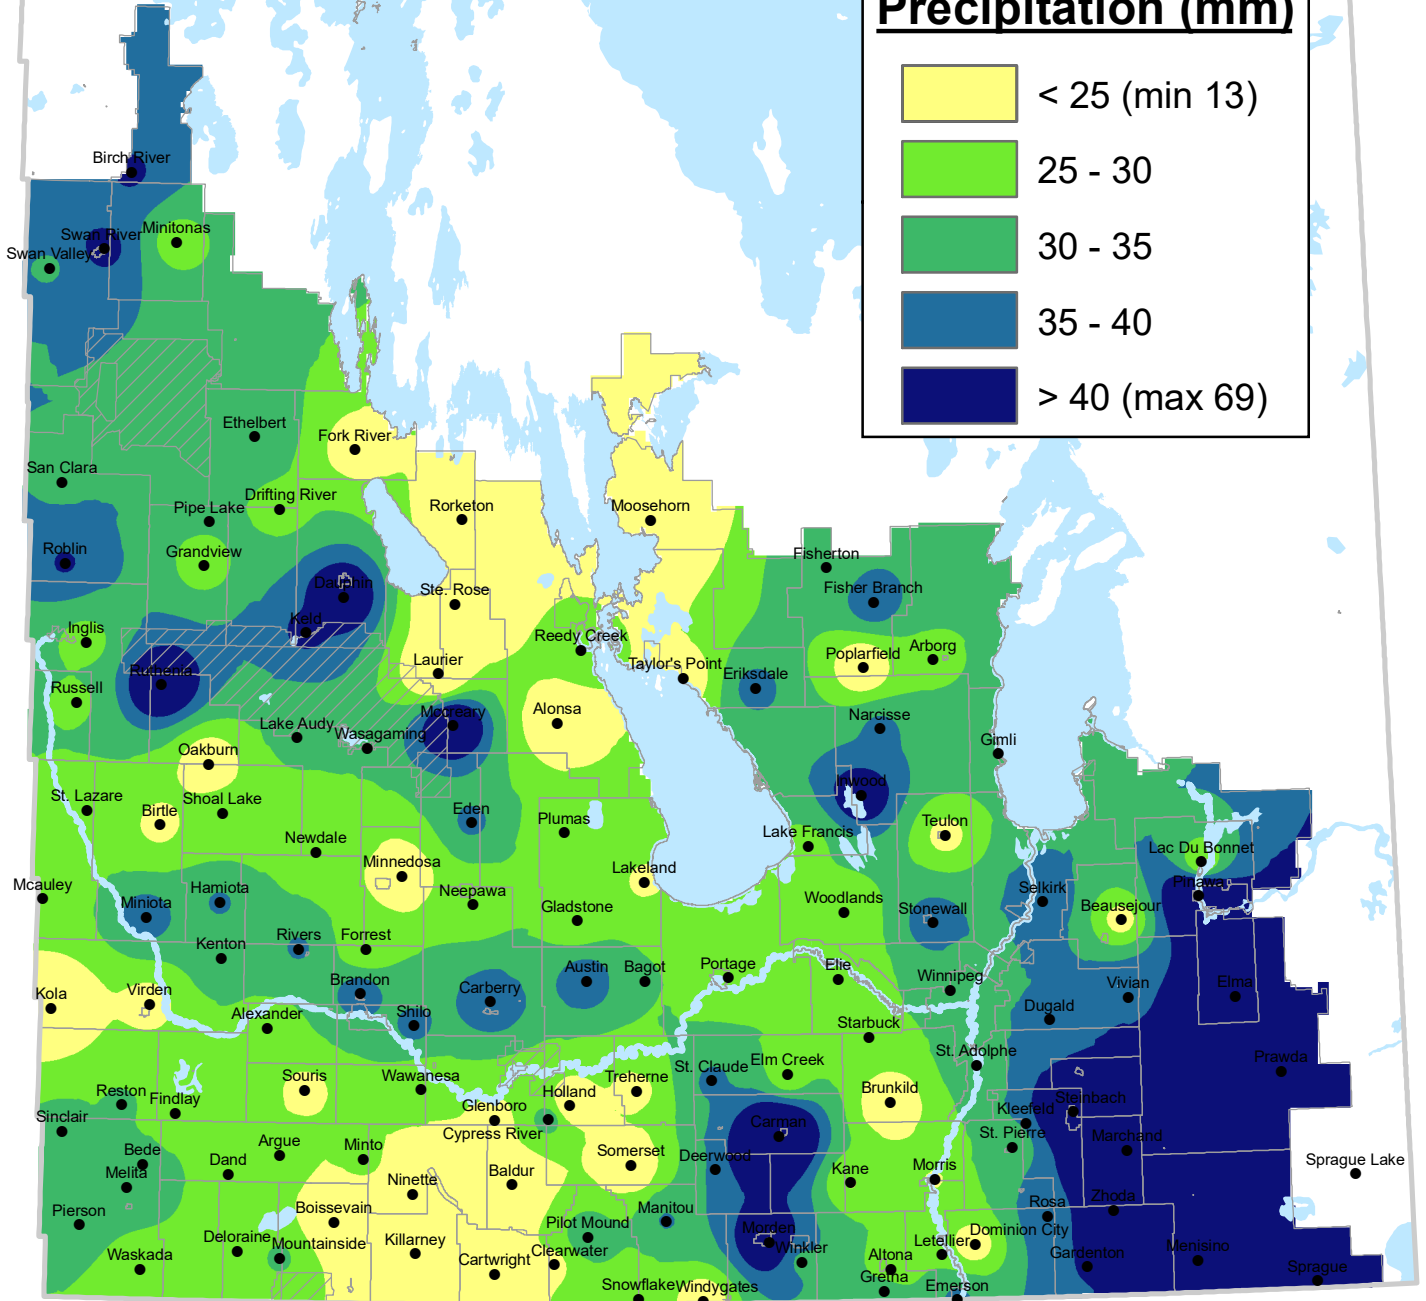

# Total Accumulation of Precipitation

Nov 01, 2019 - Mar 29, 2020

## Precipitation (mm)

Based on weather data recorded from MB Agriculture Weather Program and Environment and Climate Change Canada.

For more information, contact your local Manitoba Agriculture office.