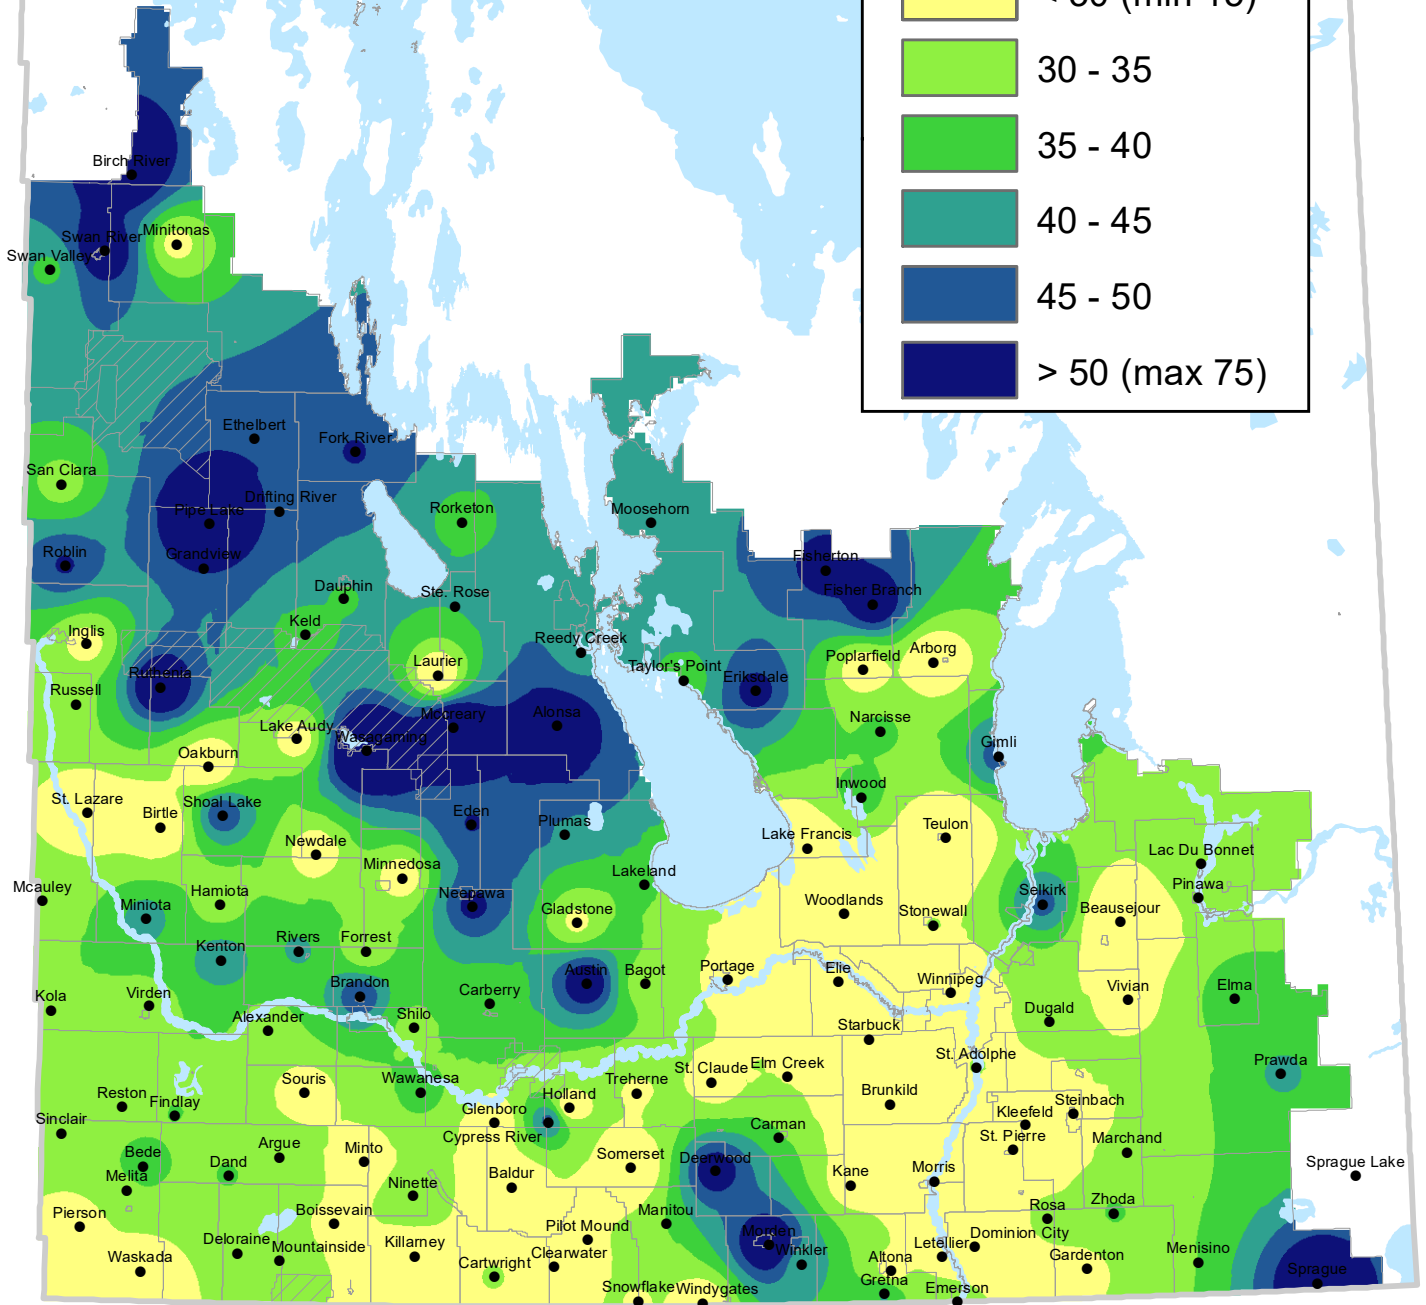

Total Accumulation of Precipitation

November 01, 2018 - February 10, 2019

Precipitation (mm)

Based on weather data recorded from MB Agriculture Weather Program and Environment and Climate Change Canada.

For more information, contact your local Manitoba Agriculture office.