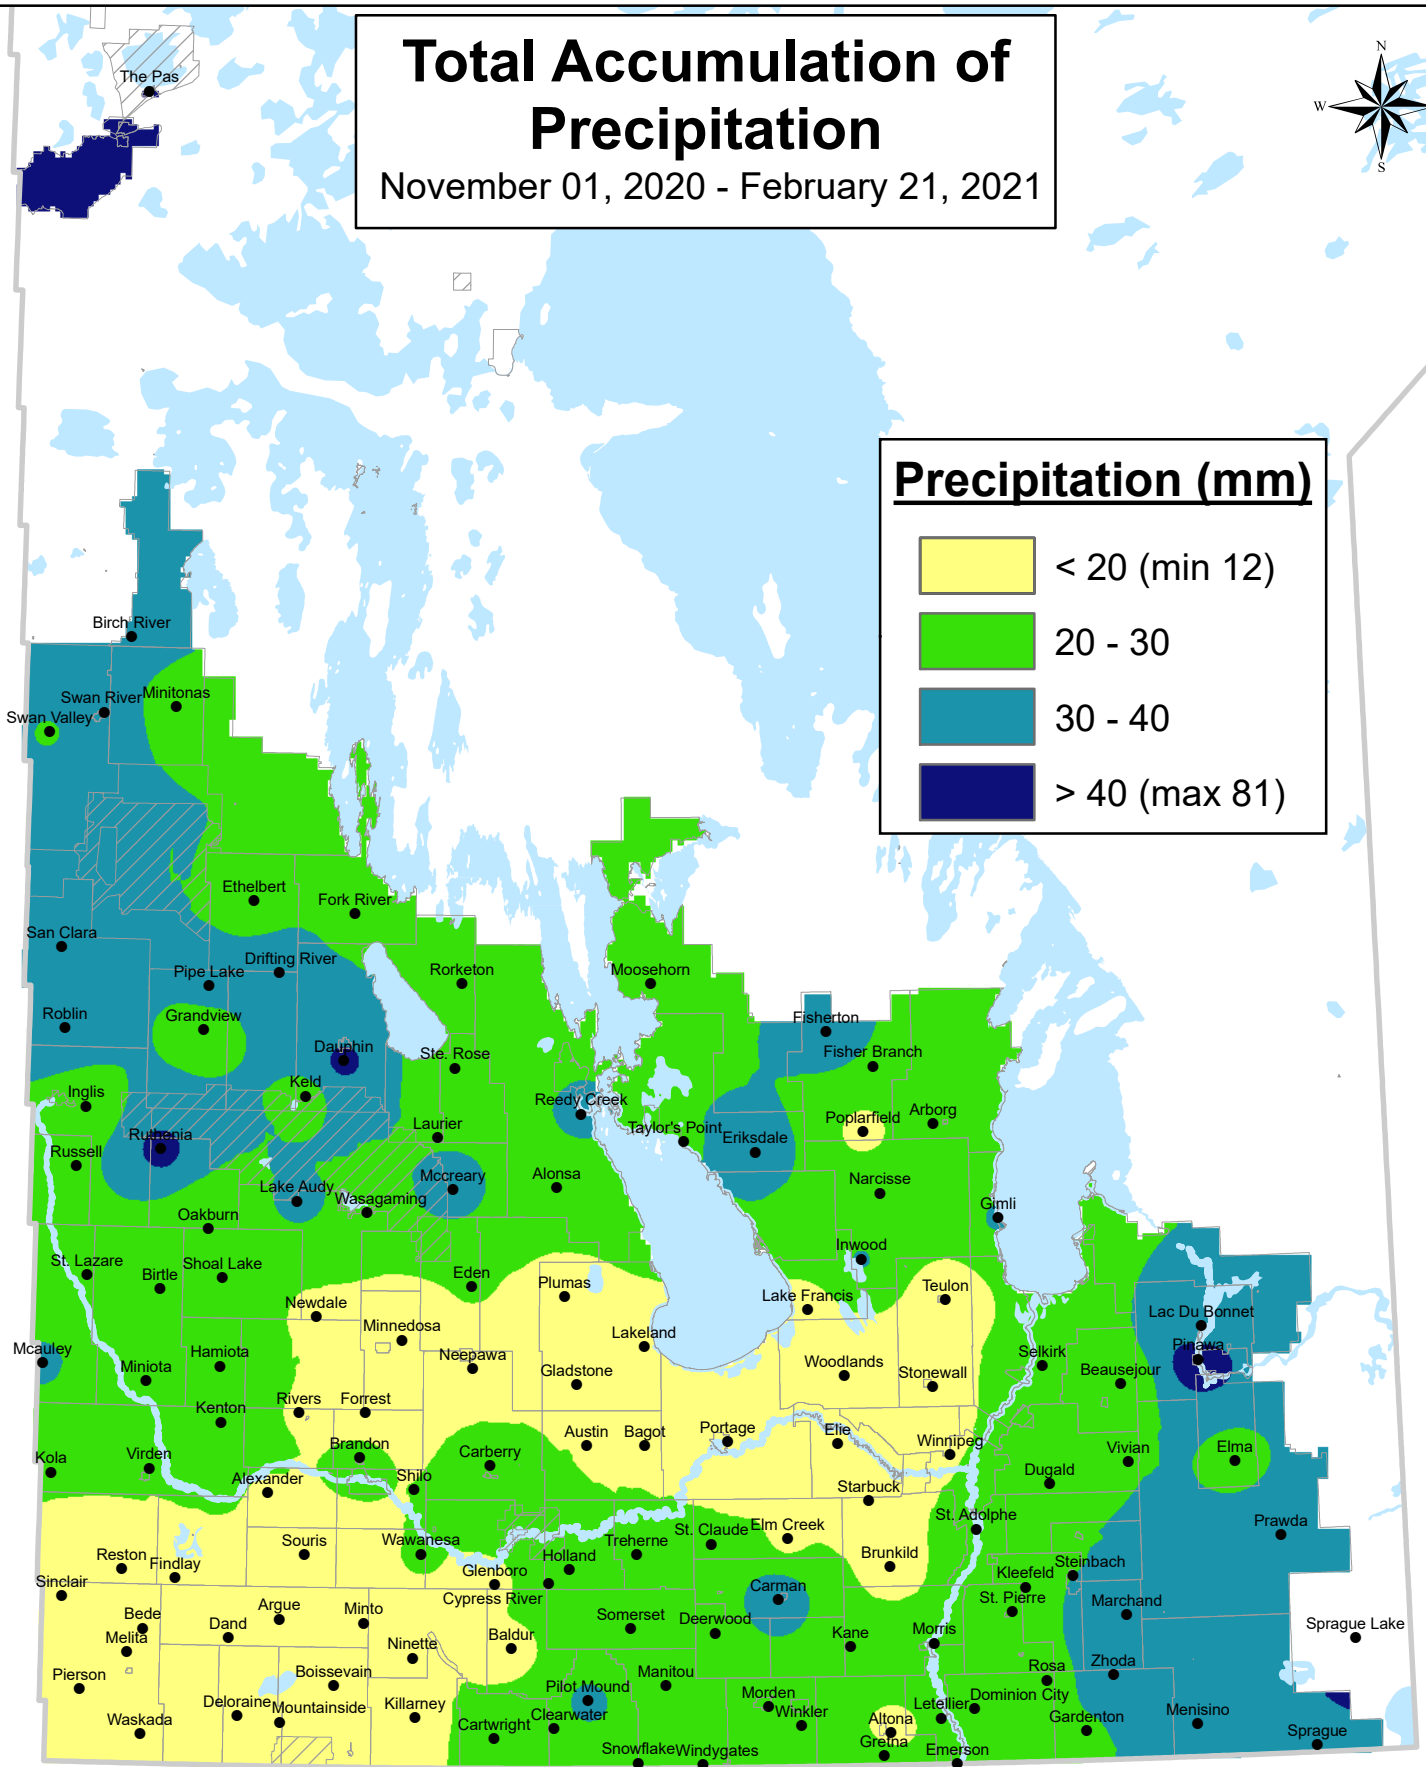

Total Accumulation of Precipitation

November 01, 2020 - February 21, 2021

Precipitation (mm)

Based on weather data recorded from MB Agriculture Weather Program and Environment and Climate Change Canada.

For more information, contact your local Manitoba Agriculture and Resource Development office.