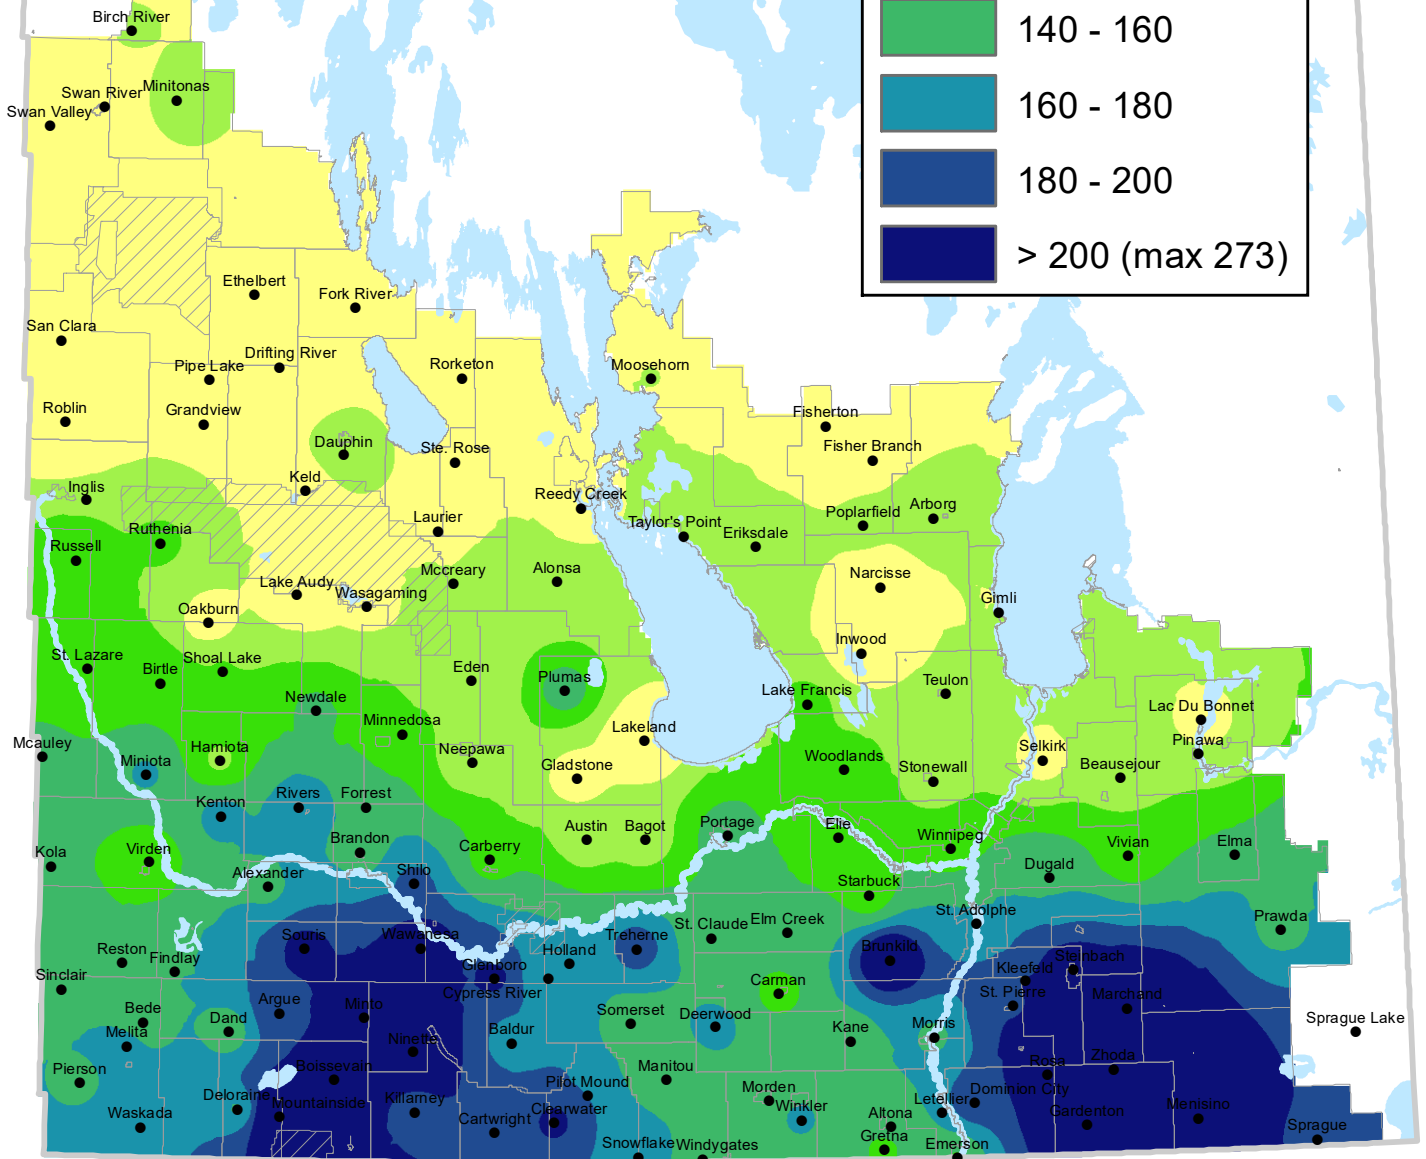

# Total Accumulation of Precipitation

May 01 - July 14, 2019

## Precipitation (mm)

Based on weather data recorded from MB Agriculture Weather Program and Environment and Climate Change Canada.

For more information, contact your local Manitoba Agriculture office.