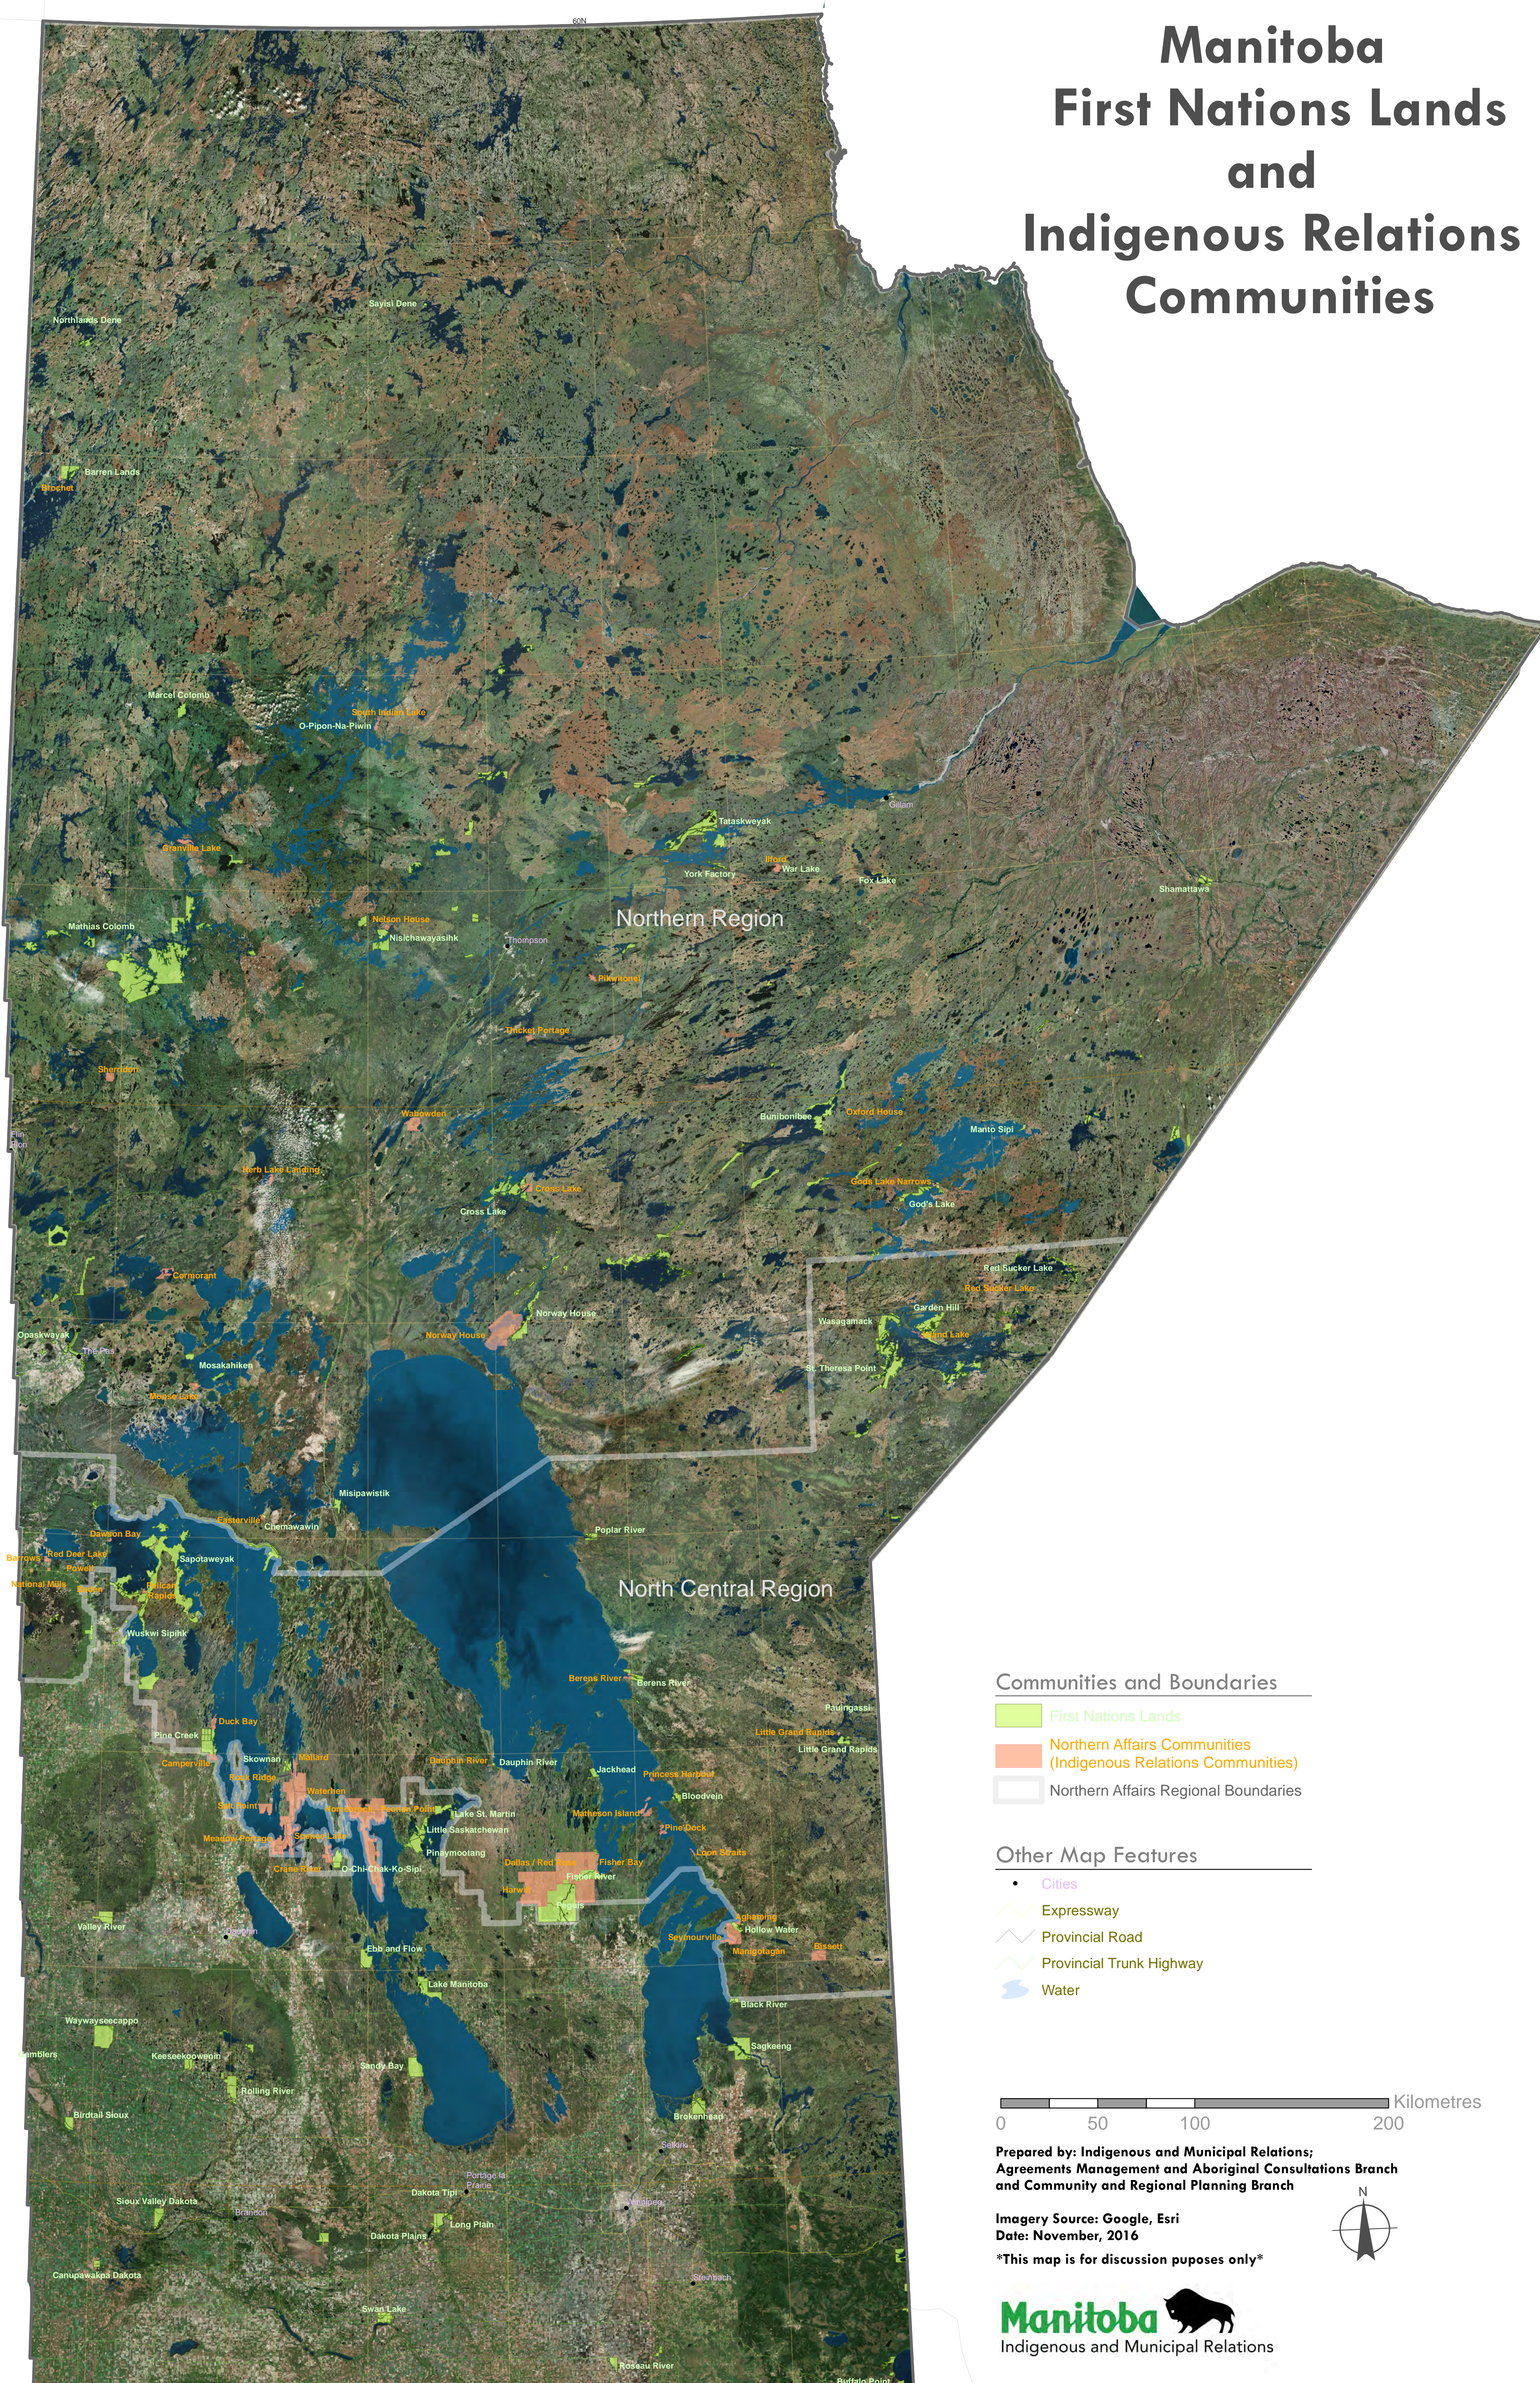

Manitoba First Nations Lands and Indigenous Relations Communities

Communities and Boundaries

- First Nations Lands
- Northern Affairs Communities (Indigenous Relations Communities)
- Northern Affairs Regional Boundaries

Other Map Features

- Cities
- Expressway
- Provincial Road
- Provincial Trunk Highway
- Water

Prepared by: Indigenous and Municipal Relations; Agreements Management and Aboriginal Consultations Branch and Community and Regional Planning Branch

Imagery Source: Google, Esri
Date: November, 2016

This map is for discussion purposes only