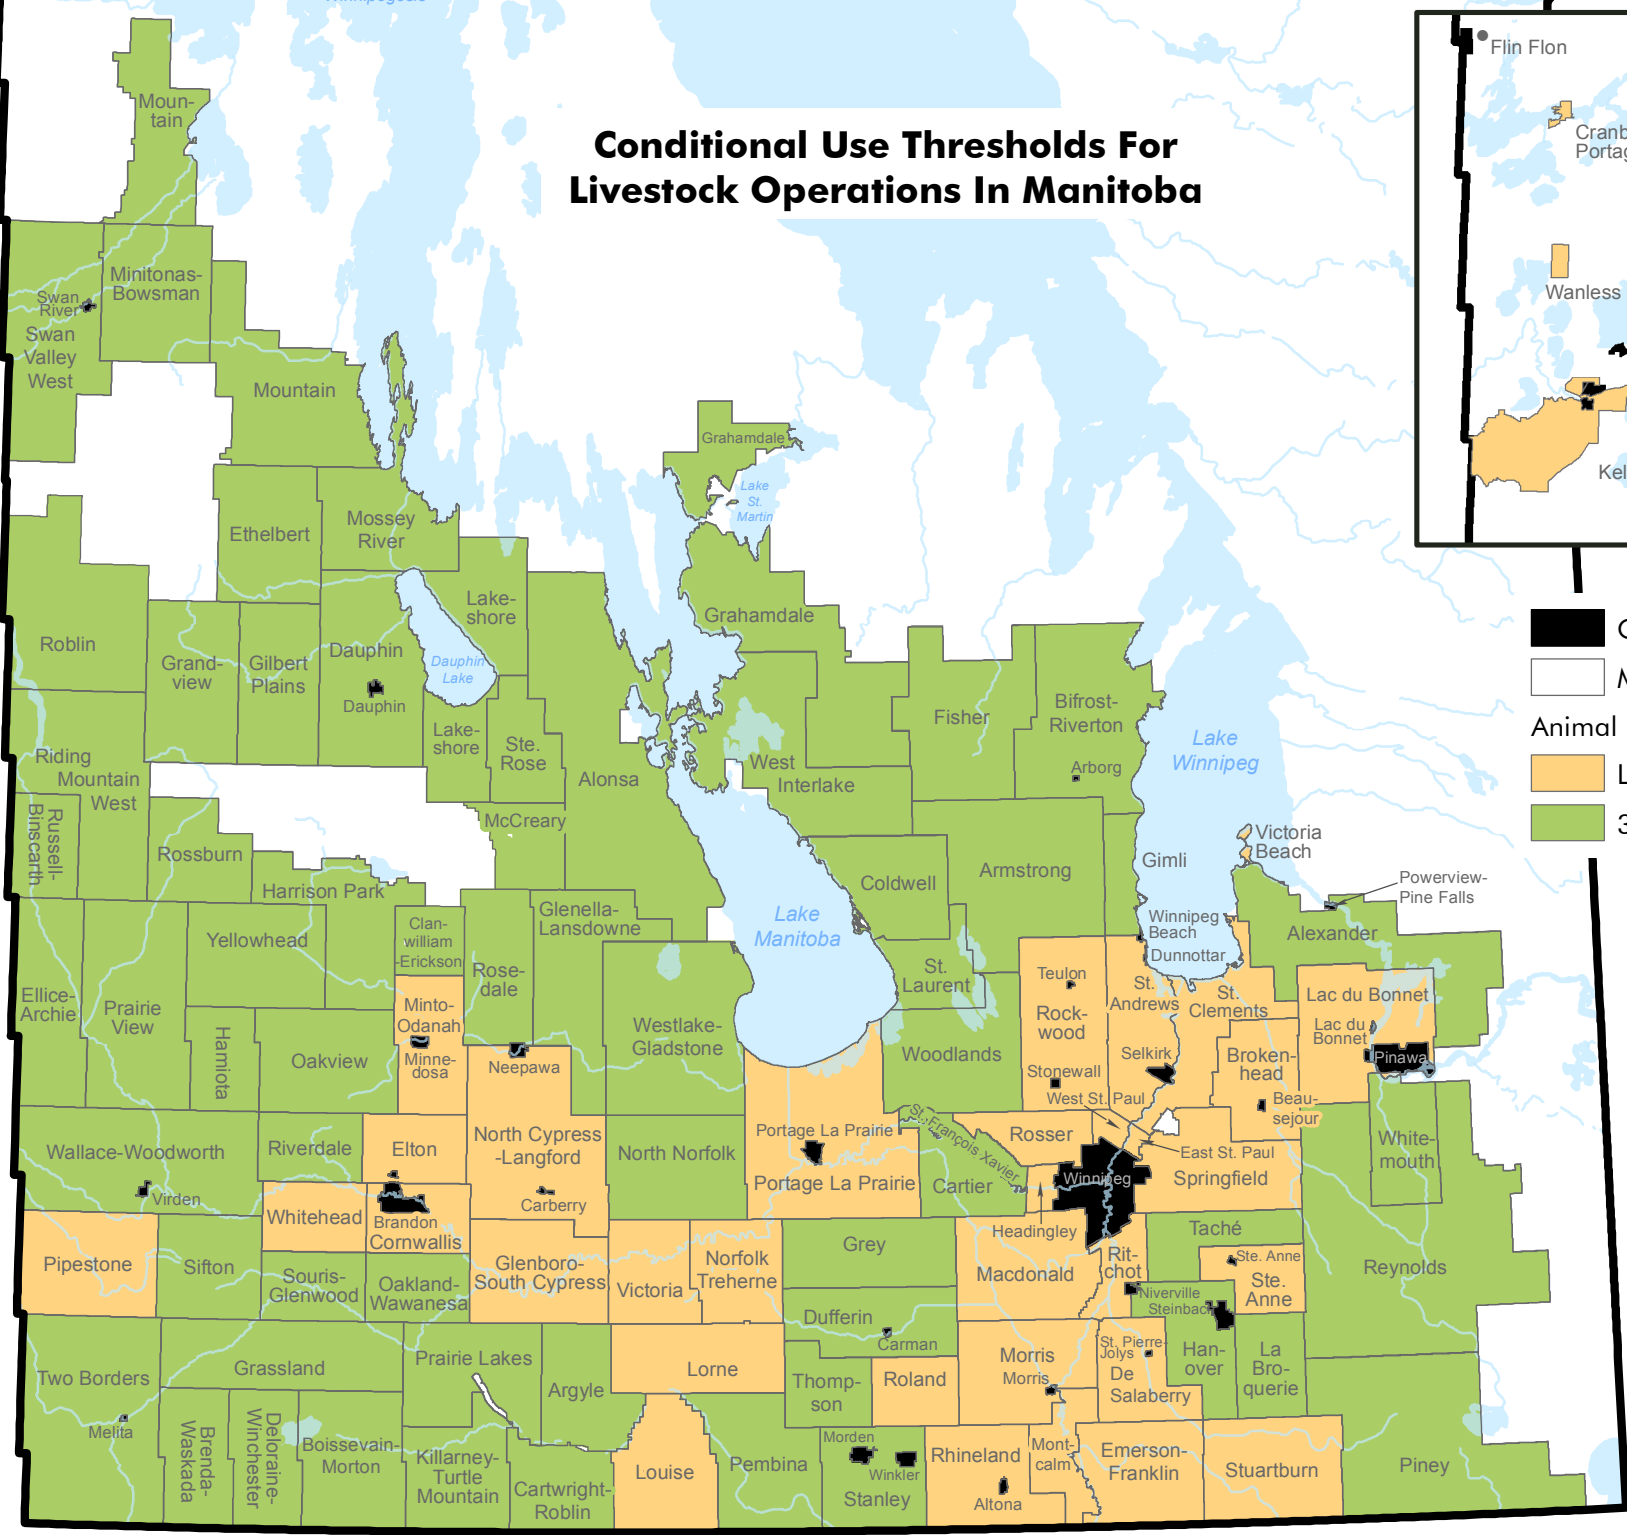

Conditional Use Thresholds For Livestock Operations In Manitoba

- City, Town, Village or L.G.D.
- Municipality/Rural Municipality
- Animal Unit Threshold**
- Less Than 300 AU
- 300 AU