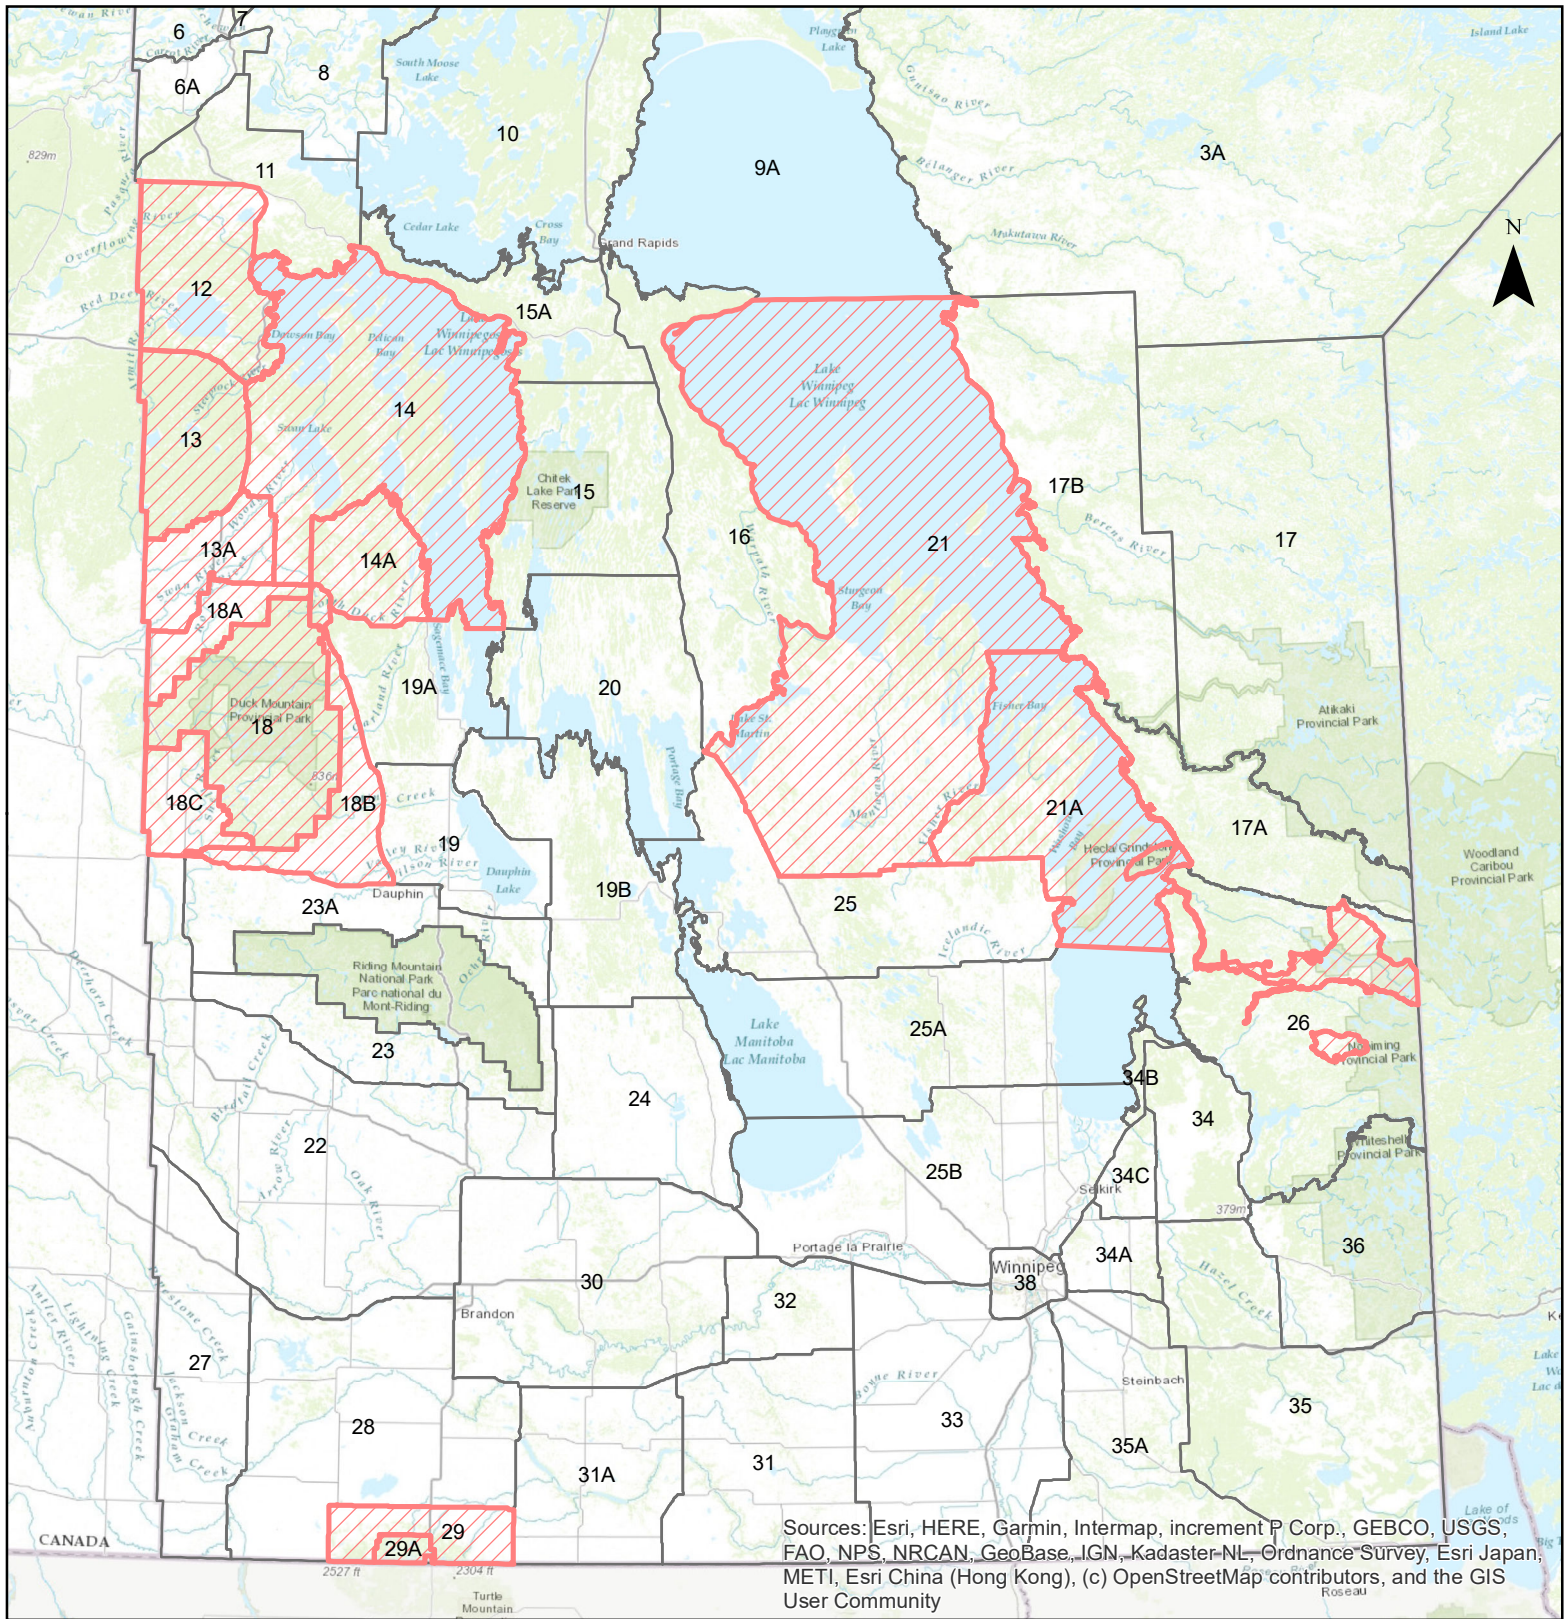

# Moose Conservation Closures

Full and Partial Game Hunting Areas Closed to Moose Hunting

Sources: Esri, HERE, Garmin, Intermap, increment P Corp., GEBCO, USGS, FAO, NPS, NRCAN, GeoBase, IGN, Kadaster NL, Ordnance Survey, Esri Japan, METI, Esri China (Hong Kong), (c) OpenStreetMap contributors, and the GIS User Community

 Moose Conservation Closures - Closed to all Moose Hunters\*

 Game Hunting Areas

\* Please refer to the hunting guide for information on licenced moose hunting seasons