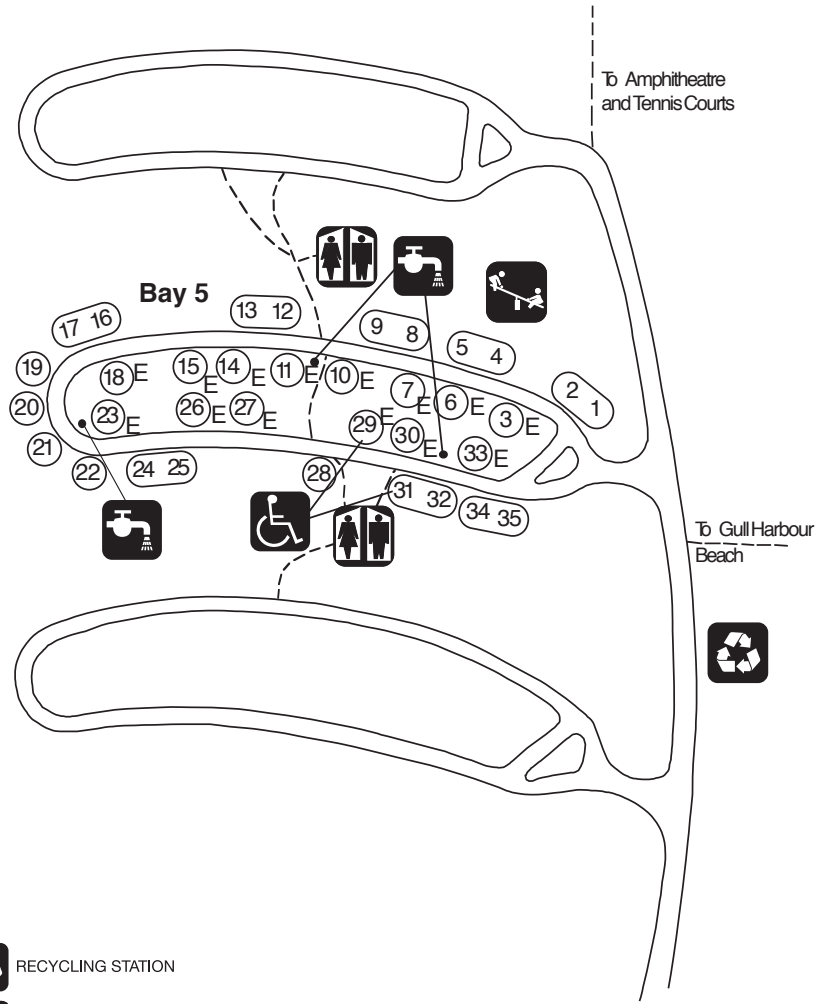

Seasonal Camping Sites

LEGEND

- | | | | |
|---|-----------------------|---|--------------------|
|  | DISABILITY ACCESSIBLE |  | RECYCLING STATION |
|  | PLAYGROUND |  | WASHROOMS (MODERN) |
| | |  | WATER SUPPLY |

NOTE:

- 21 seasonal camping sites are basic.
- 14 seasonal camping sites are electrically serviced.
- Park Office Riverton 204-378-2945