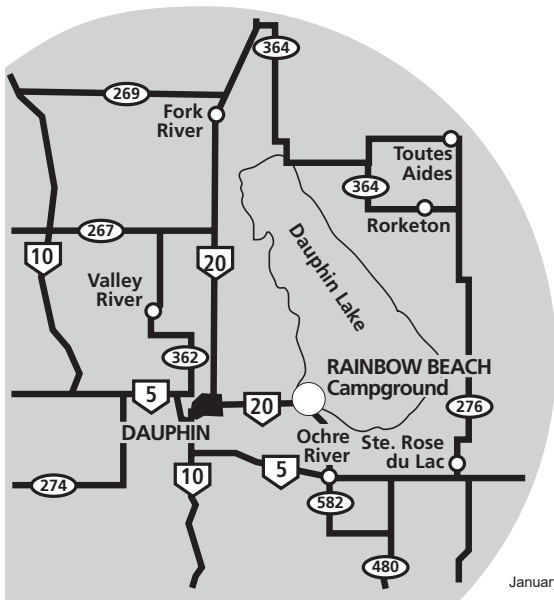

Rainbow Beach Seasonal Camping Sites

Rainbow Beach
Provincial Park

NOTE:
• 36 seasonal camping sites are electrically serviced
IN CASE OF EMERGENCY CALL 911

January 2022

LEGEND

- DISABILITY ACCESSIBLE
- PARK OFFICE
- PLAYGROUND
- TRAILER SANITARY STATION
- BEACH / UNSUPERVISED SWIMMING
- PARKING
- REFUSE DISPOSAL
- WASHROOMS (MODERN)
- FIREWOOD
- PICNIC SHELTER
- SHOWERS (COIN OPERATED)
- WATER SUPPLY
- ELECTRICAL SERVICE