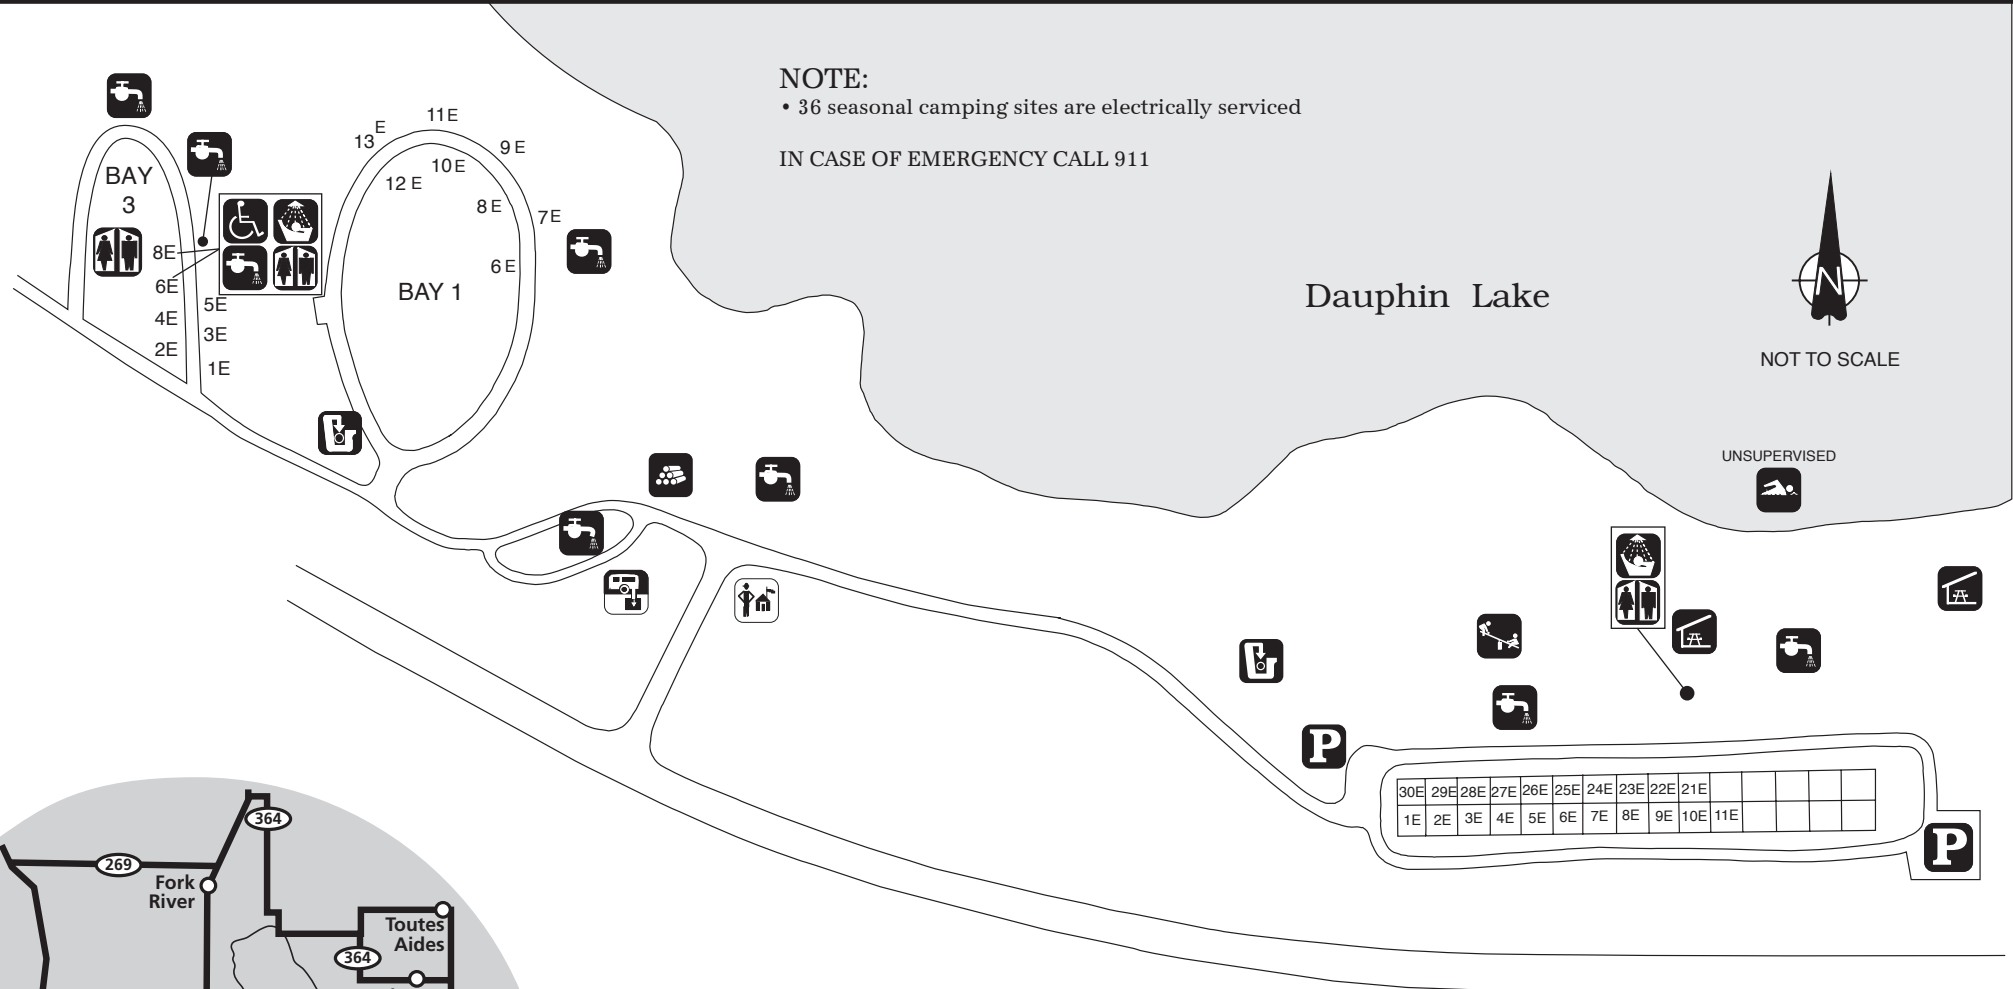

Rainbow Beach Seasonal Camping Sites

Rainbow Beach
Provincial Park

NOTE:
• 36 seasonal camping sites are electrically serviced
IN CASE OF EMERGENCY CALL 911

January 2022

LEGEND

- DISABILITY ACCESSIBLE
- PARK OFFICE
- PLAYGROUND
- TRAILER SANITARY STATION
- BEACH / UNSUPERVISED SWIMMING
- PARKING
- REFUSE DISPOSAL
- WASHROOMS (MODERN)
- FIREWOOD
- PICNIC SHELTER
- SHOWERS (COIN OPERATED)
- WATER SUPPLY
- ELECTRICAL SERVICE