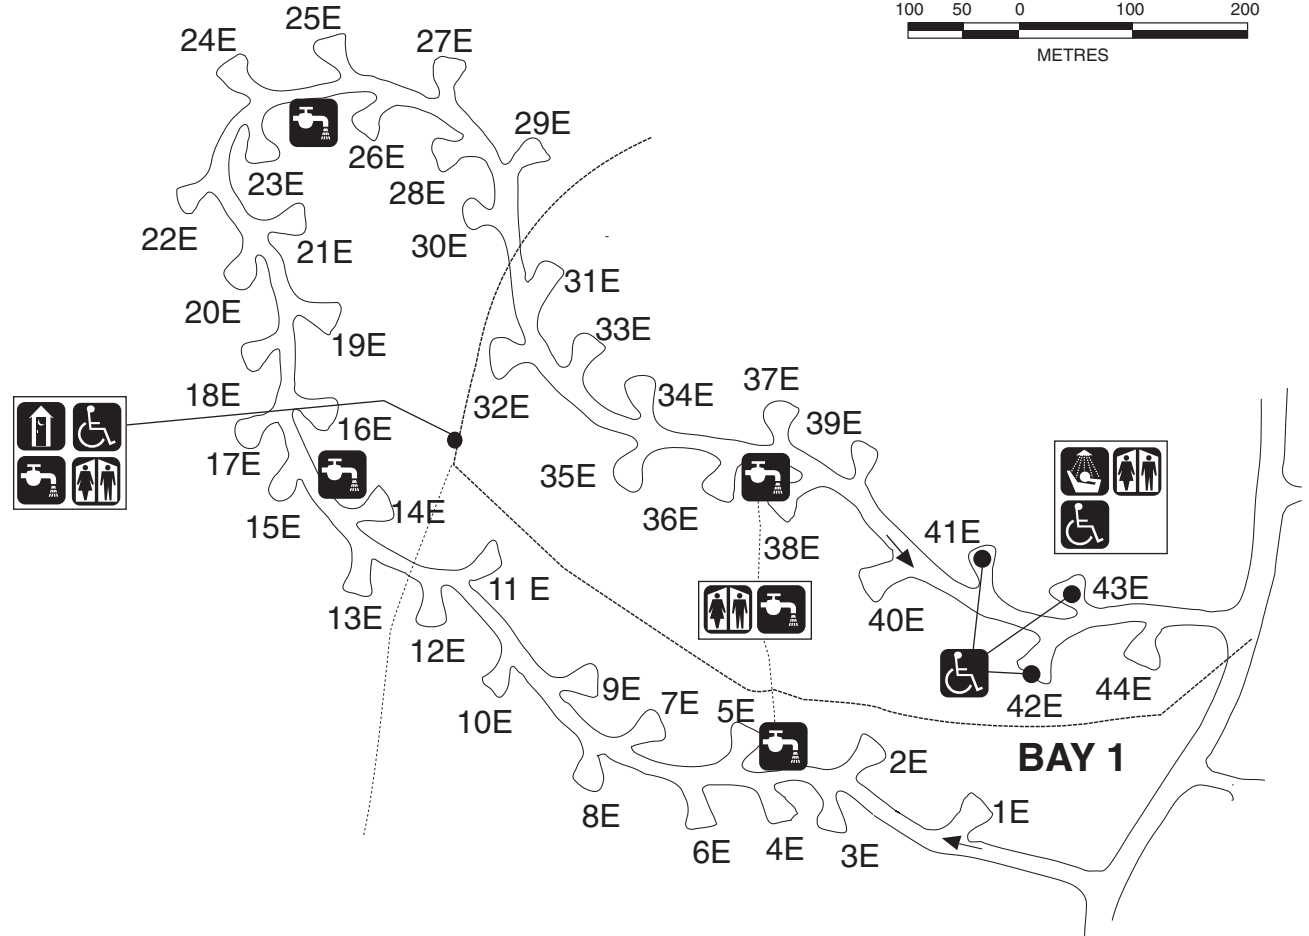

Stephenfield Seasonal Camping Sites

Stephenfield
Provincial Park

SEASONAL CAMPING: Bay 1: Sites #1-44

LEGEND

-  DISABILITY ACCESSIBLE
-  SHOWERS
-  WASHROOMS (MODERN)
-  WASHROOMS (NON-MODERN)
-  WATER SUPPLY
-  E ELECTRICAL SERVICE

IN CASE OF EMERGENCY CALL 911