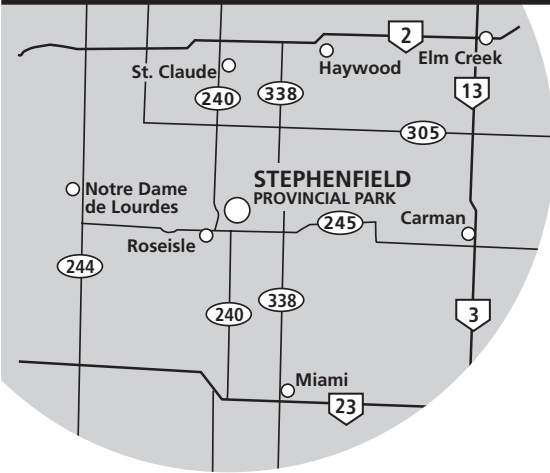

Stephenfield Seasonal Camping Sites

Stephenfield
Provincial Park

SEASONAL CAMPING: Bay 1: Sites #1-44

LEGEND

-  DISABILITY ACCESSIBLE
-  SHOWERS
-  WASHROOMS (MODERN)
-  WASHROOMS (NON-MODERN)
-  WATER SUPPLY
-  E ELECTRICAL SERVICE

IN CASE OF EMERGENCY CALL 911