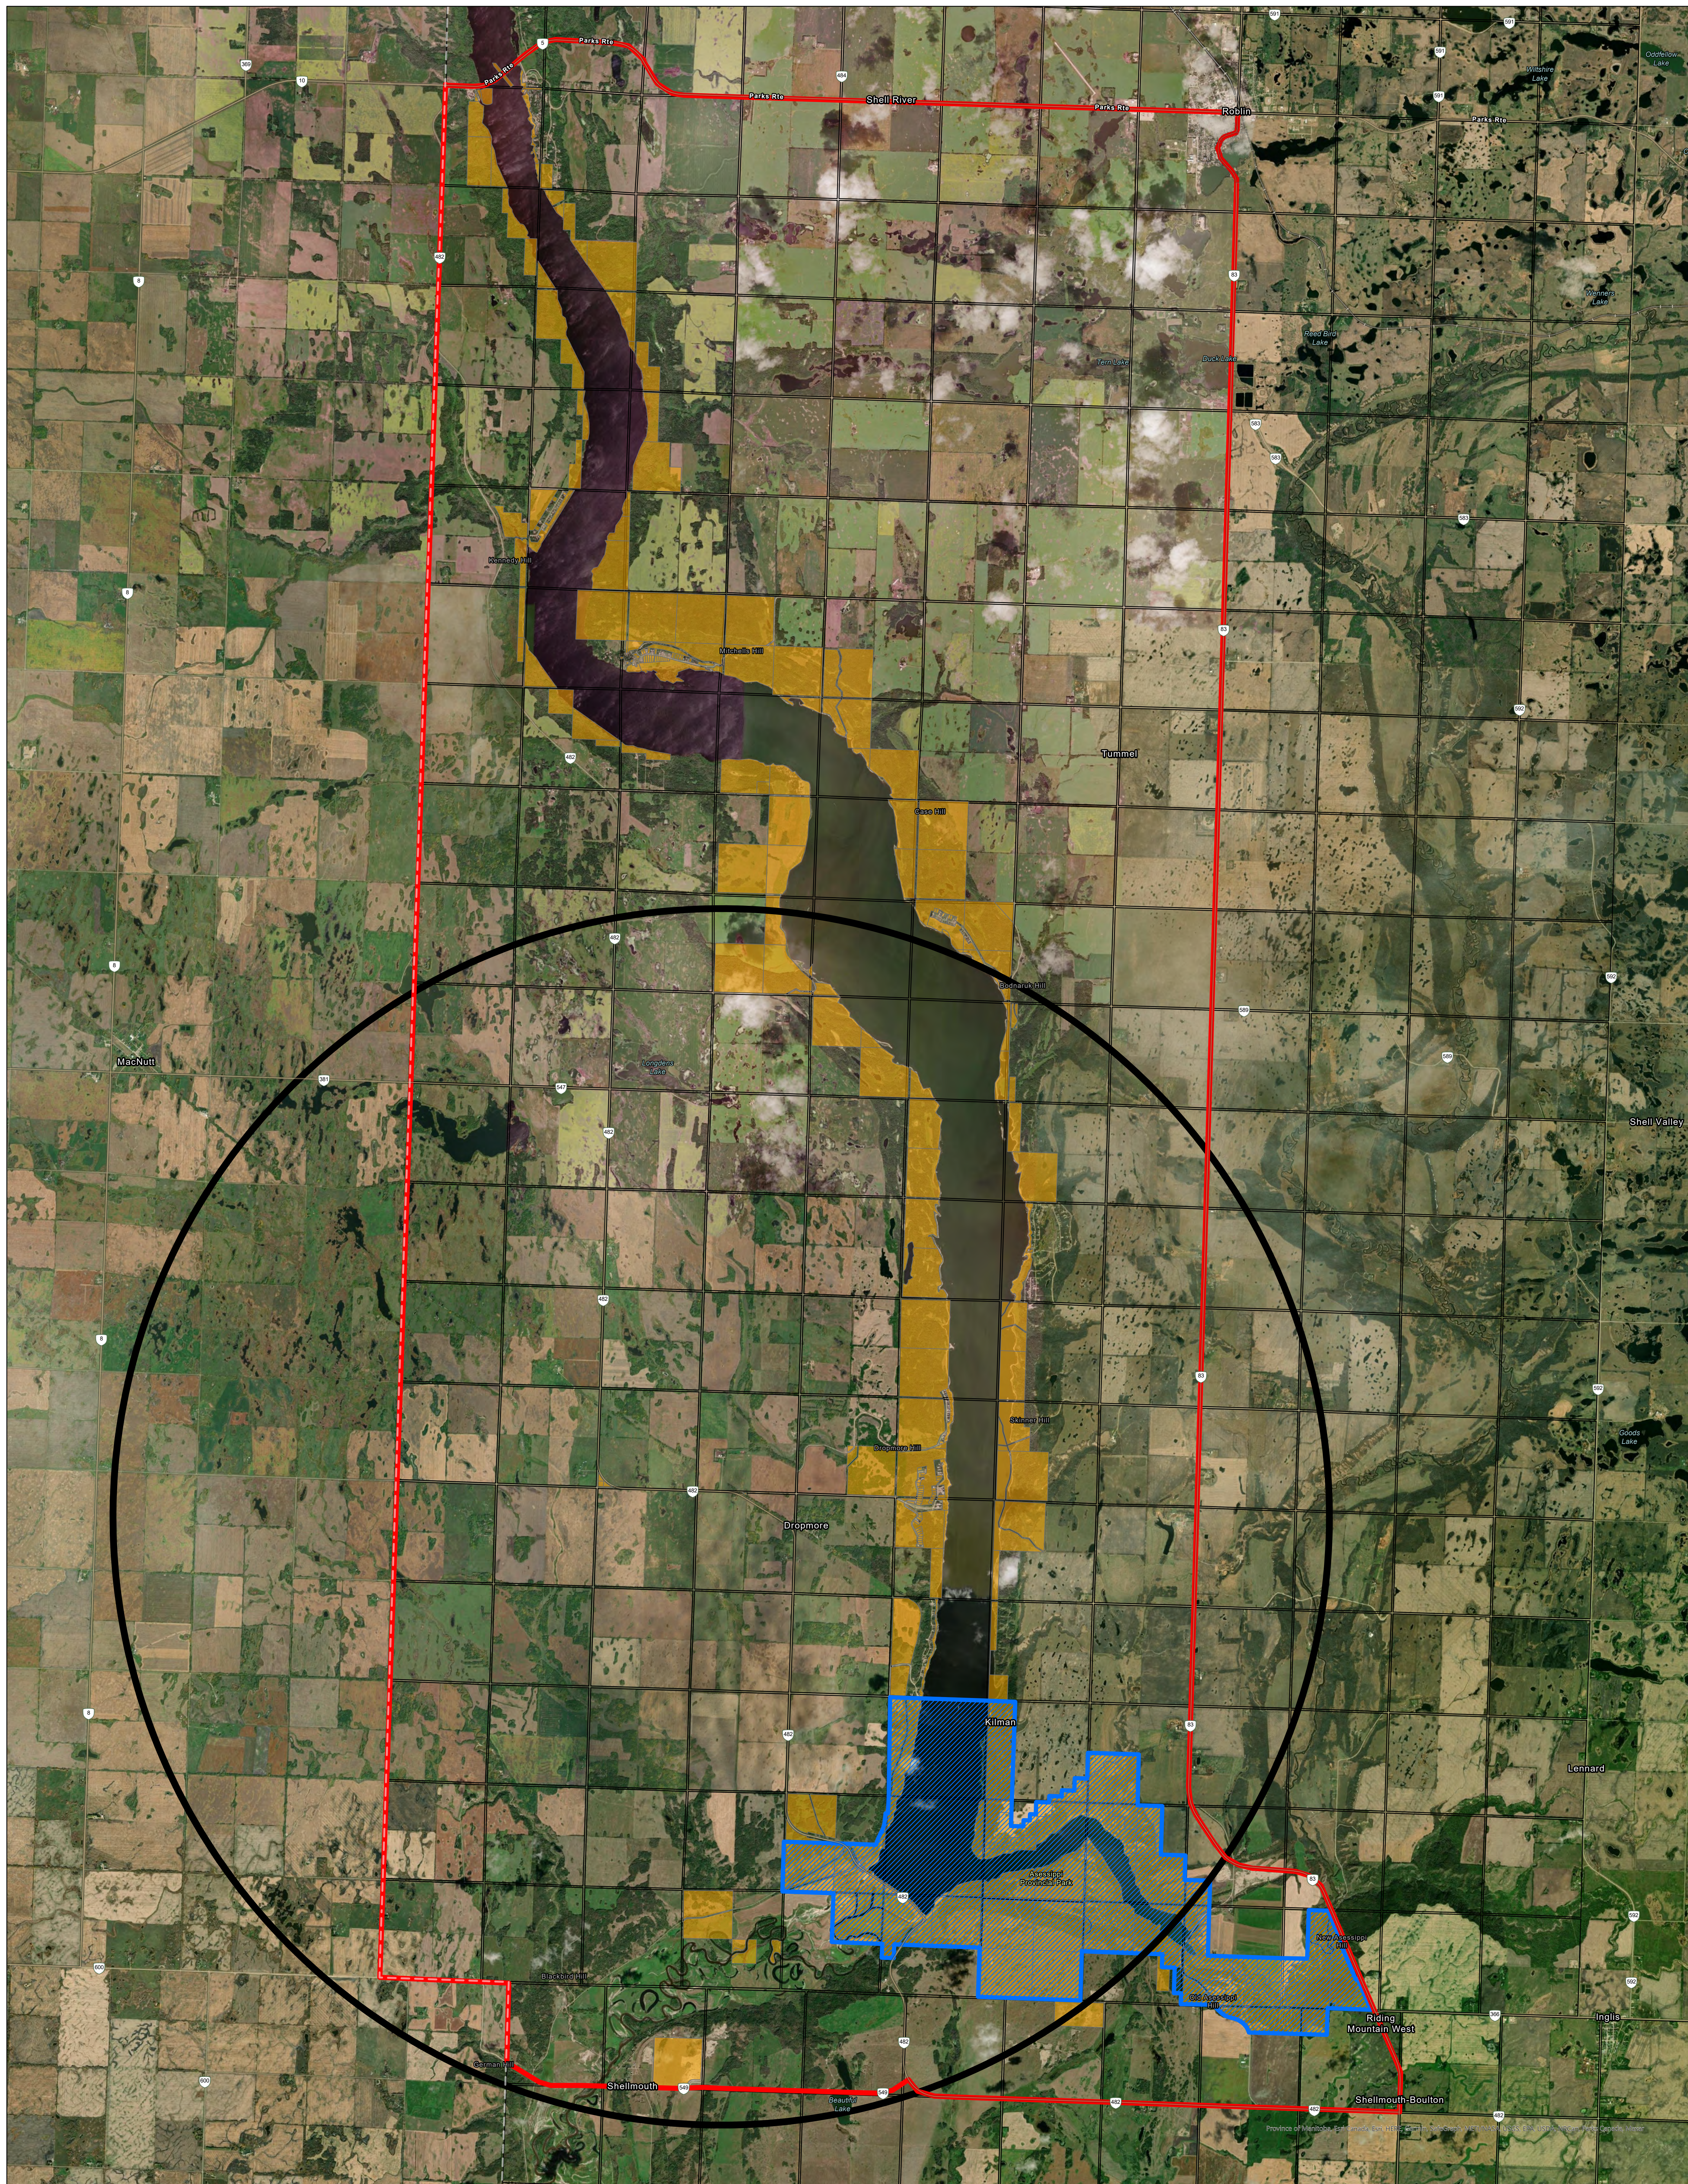

Manitoba's CWD Emergency Response Plan

Localized Deer Depopulation Area

0 1.5 3 6 Kilometers

- ▬ Temporary CWD Containment Zone
- ▨ Provincial Park
- Section Lines
- 10 km buffer around CWD positive
- Crown Lands

Note: Hunting is prohibited within the Temporary CWD Containment Zone outside of the local community deer hunting opportunity