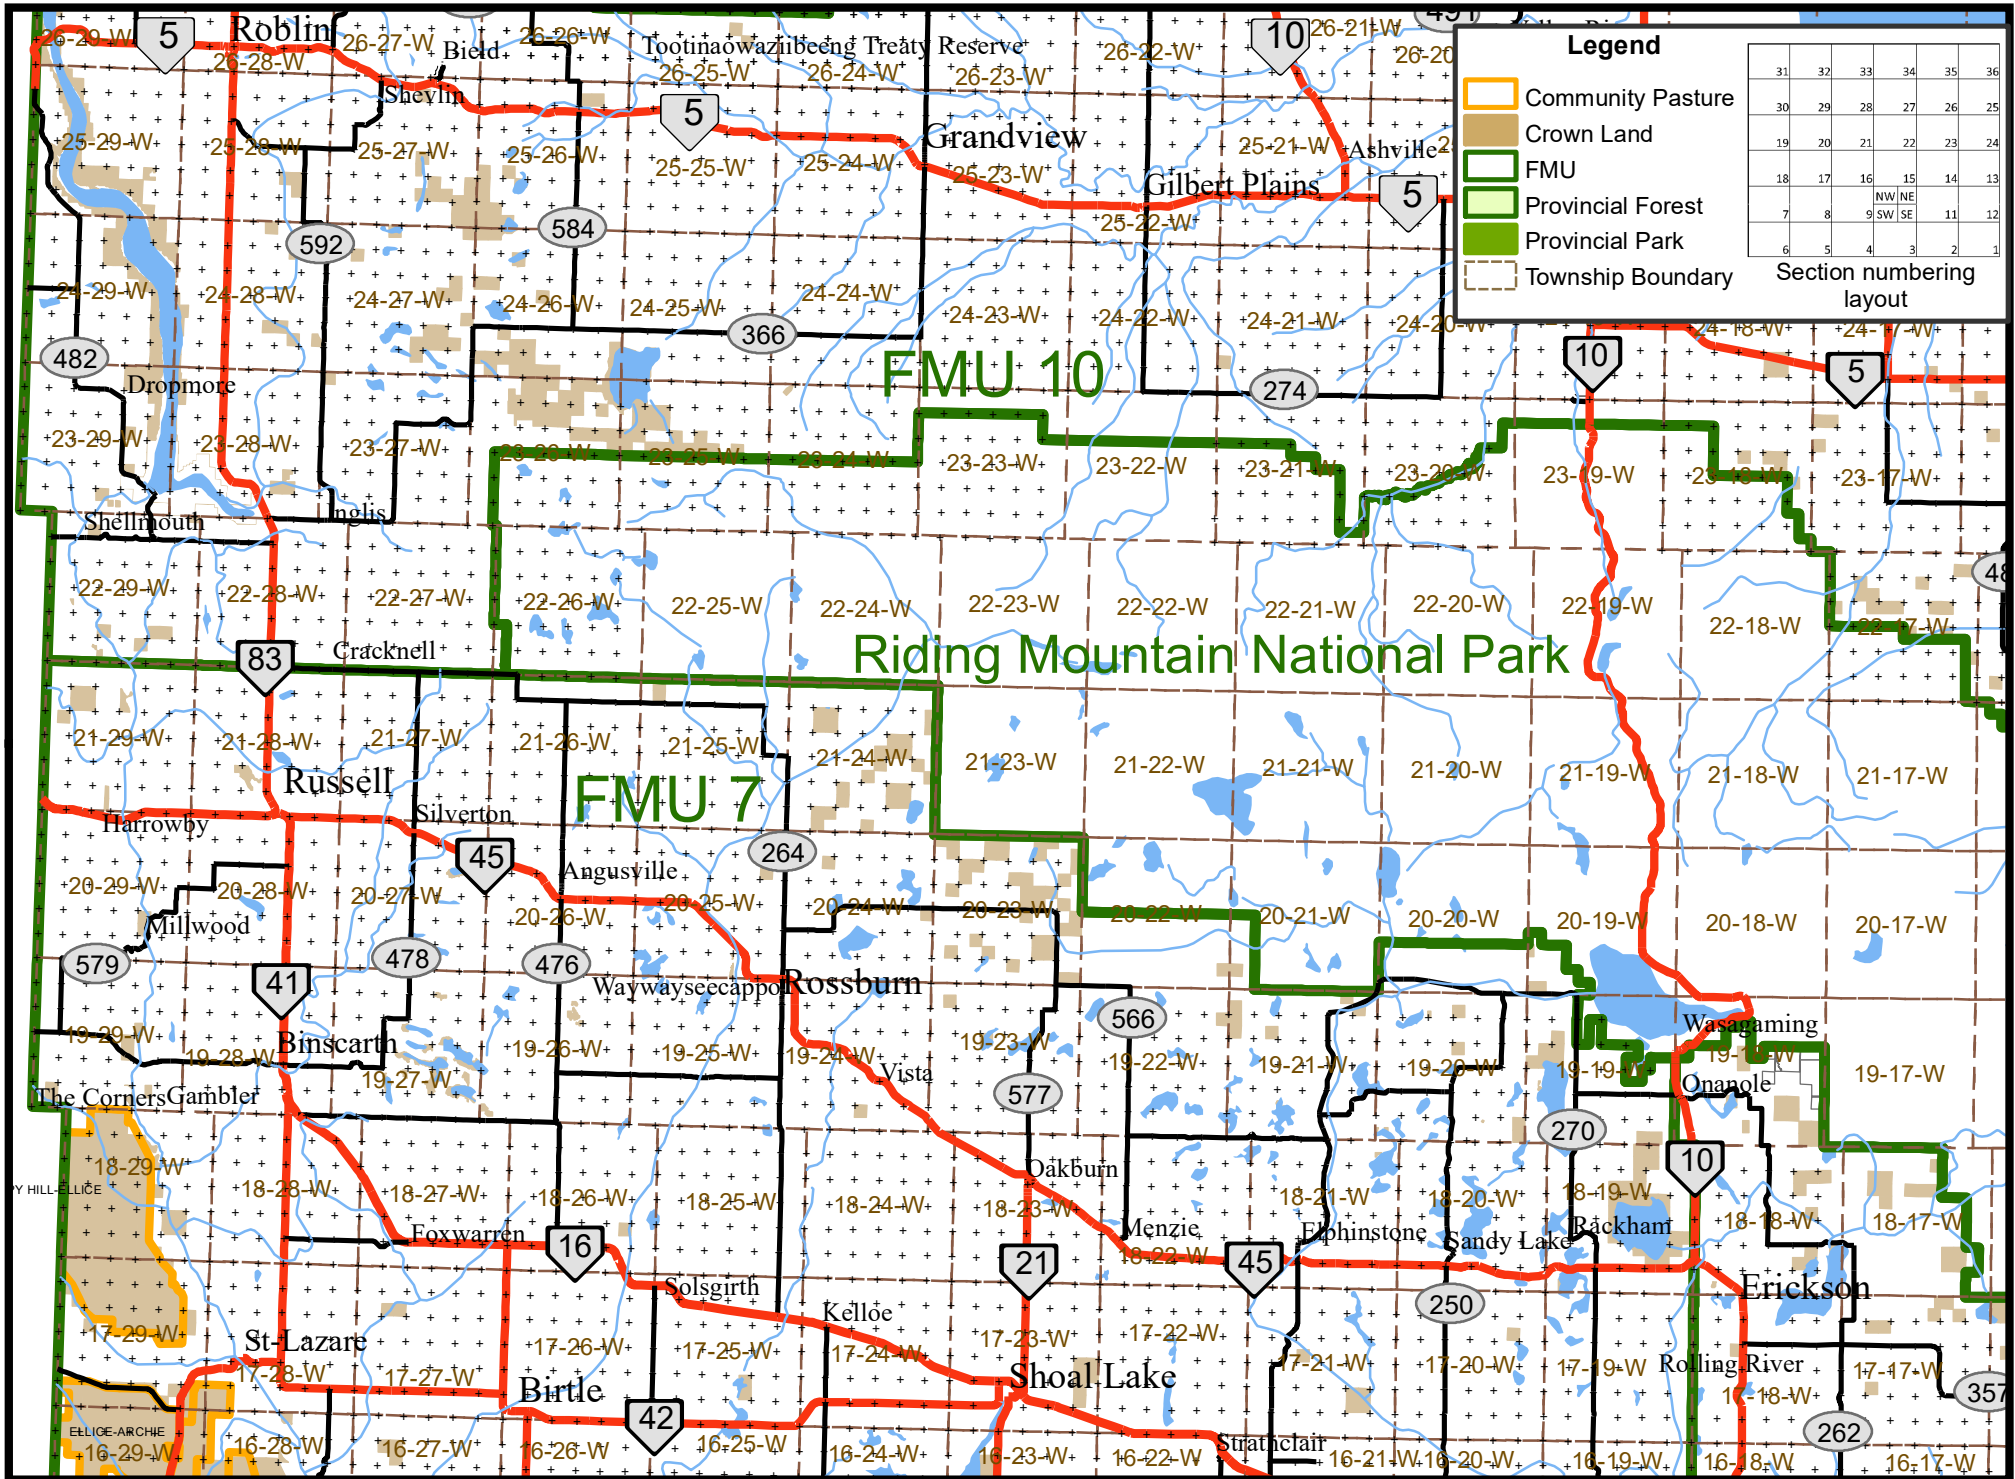

Western Region - Russell

Legend

- Community Pasture
- Crown Land
- FMU
- Provincial Forest
- Provincial Park
- Township Boundary

Section numbering layout

31	32	33	34	35	36
30	29	28	27	26	25
19	20	21	22	23	24
18	17	16	15	14	13
7	8	9	NW/NE SW/SE	11	12
6	5	4	3	2	1