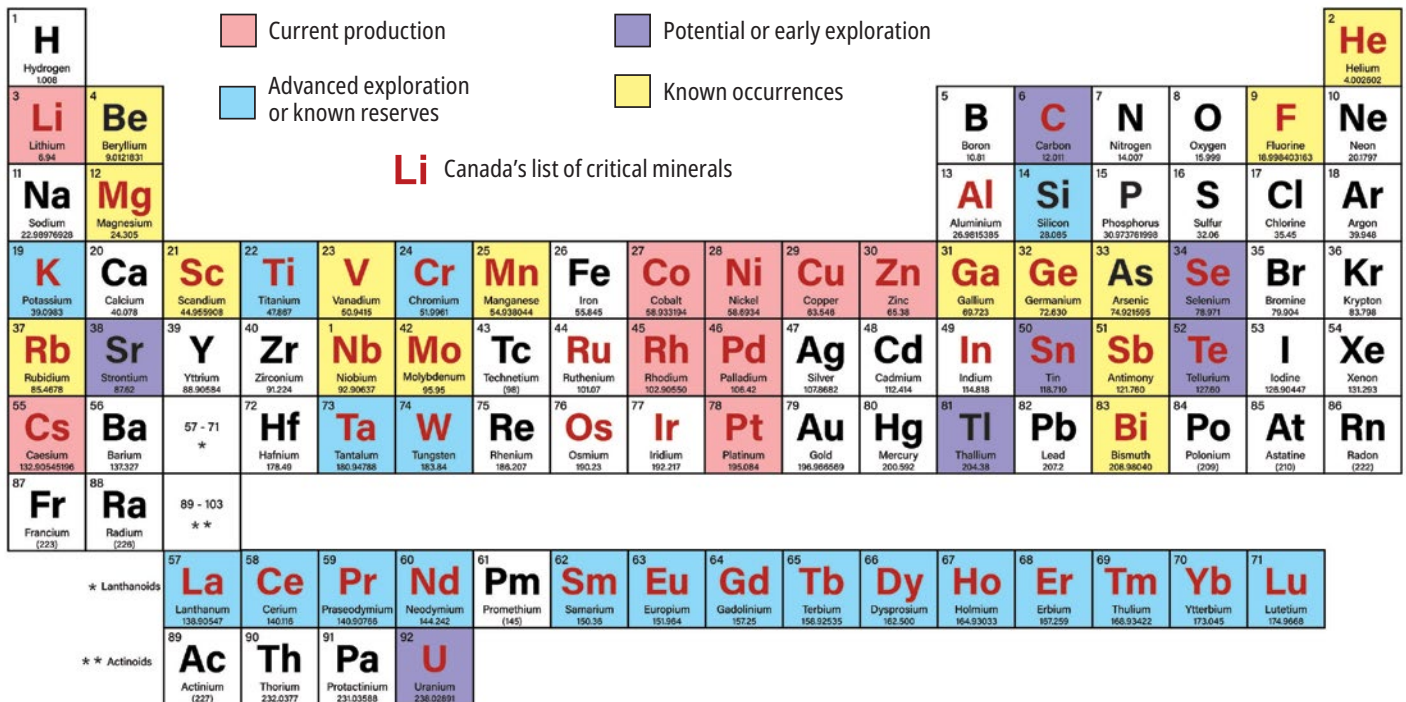

Critical minerals are mineral commodities in strong demand with important uses that have no readily available substitutes and can face potential disruption of supply. Graphite, nickel, vanadium, cobalt, lithium, rare-earth elements and tantalum are a few examples.

Critical minerals occur in a variety of deposits, geological settings and mineral associations. Manitoba is well-endowed with these commodities and positioned to offer a competitive supply.

MANITOBA'S CRITICAL MINERALS GEOLOGICAL ADVANTAGE

Figure 1: Periodic table showing the elements considered critical minerals for Canada (in red), and considering resources, exploration and mineral production in Manitoba.

Surface Showing, Mayville Cu-PGE

Figure 2: Geological map of Manitoba highlighting areas with critical mineral occurrences.

Manitoba is home to world-class deposits and high mineral potential in extensive underexplored terrains.

Learn more at manitoba.ca/minerals