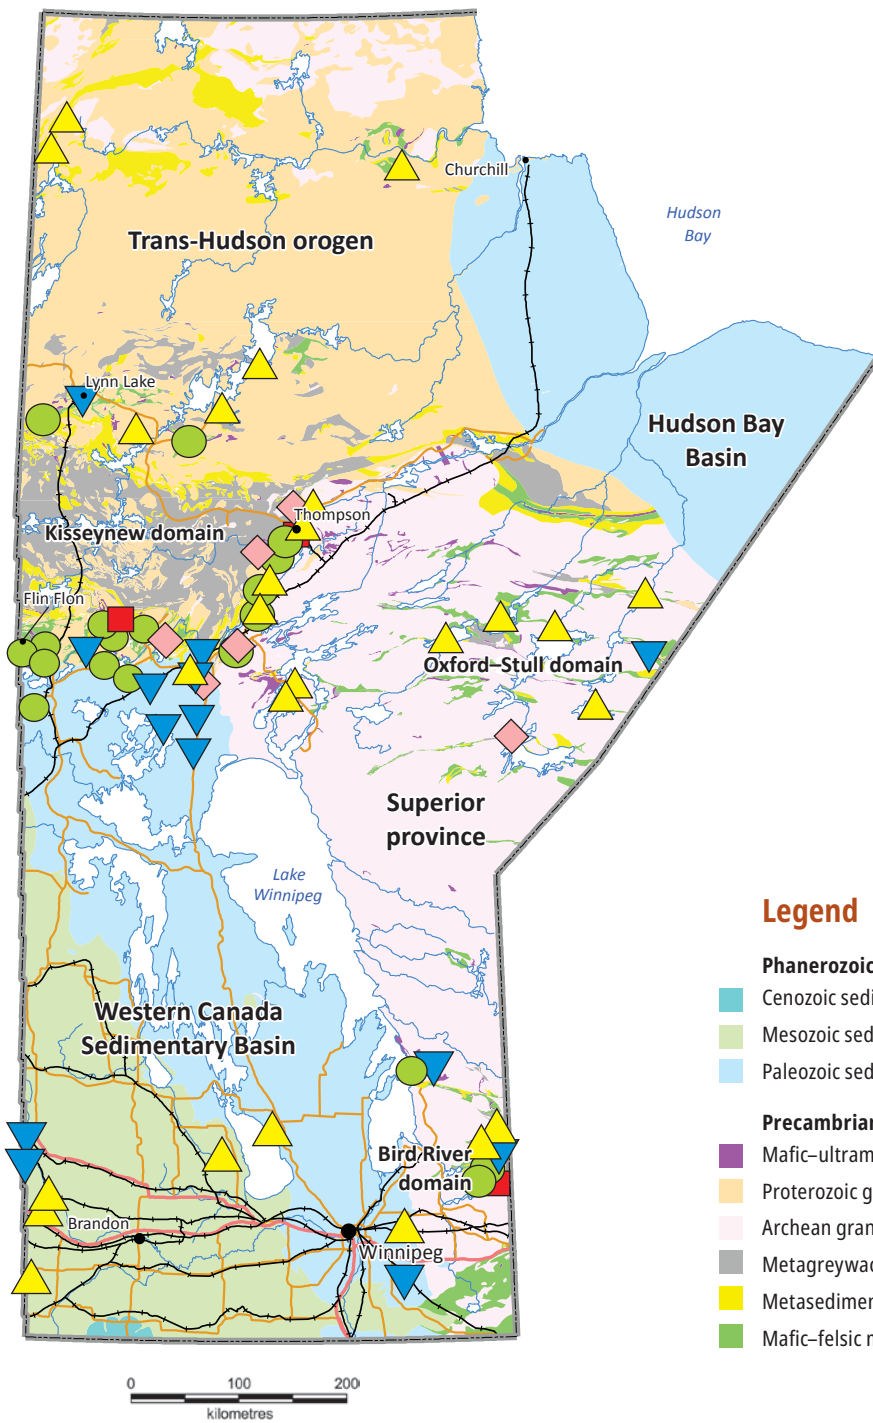

Figure 1: Periodic table showing the elements considered critical minerals for Canada (in red), and considering resources, exploration and mineral production in Manitoba.

Figure 2: Geological map of Manitoba highlighting areas with critical mineral occurrences.