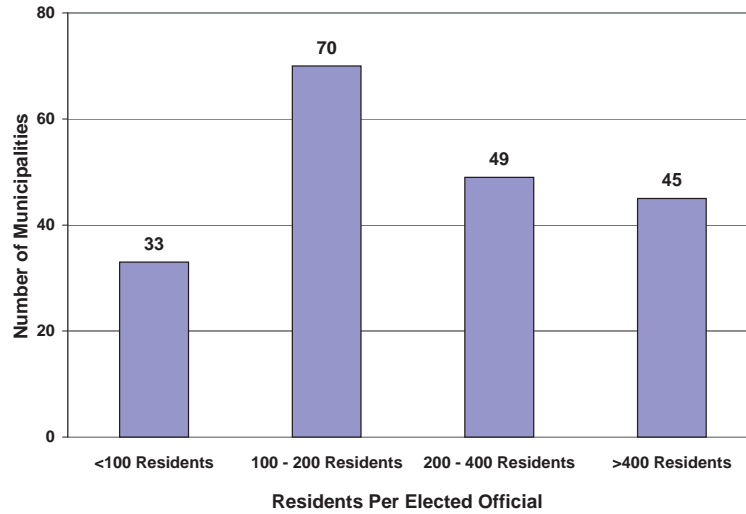

NUMBER OF RESIDENTS REPRESENTED BY MUNICIPAL COUNCIL

Residents Per Elected Official - 2004

(Excluding the LGD of Mystery Lake and the City of Winnipeg)

Total Number of Municipalities Where the Number of Residents Per Elected Official Ranges from Less than 100 to More than 400 Residents

Municipalities	Total #	<100	100 - 200	200 - 400	>400
Rural (all RM's)	116	17	41	31	27
Urban (Villages / Towns / Cities)	81	16	29	18	18
Total	197	33	70	49	45
% of Total	100%	17%	35%	25%	23%