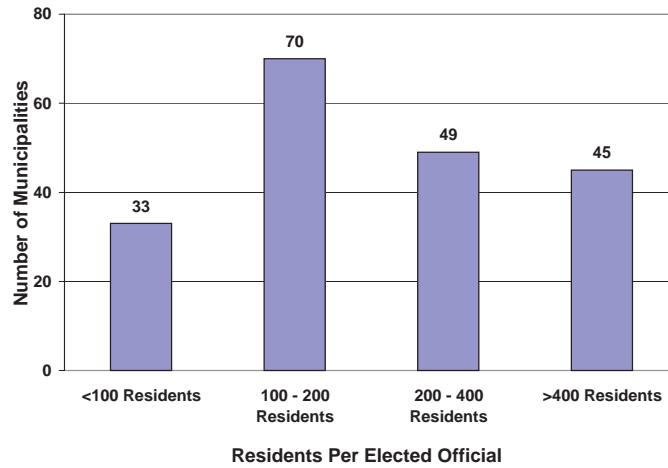

NUMBER OF RESIDENTS REPRESENTED BY MUNICIPAL COUNCIL

Residents Per Elected Official - 2005

(Excluding the LGD of Mystery Lake and the City of Winnipeg)

Total Number of Municipalities Where the Number of Residents Per Elected Official Ranges from Less than 100 to More than 400 Residents

Municipalities	Total #	<100	100 - 200	200 - 400	>400
Rural (all RM's)	116	17	41	31	27
Urban (Villages / Towns / Cities)	81	16	29	18	18
Total	197	33	70	49	45
% of Total	100%	17%	35%	25%	23%