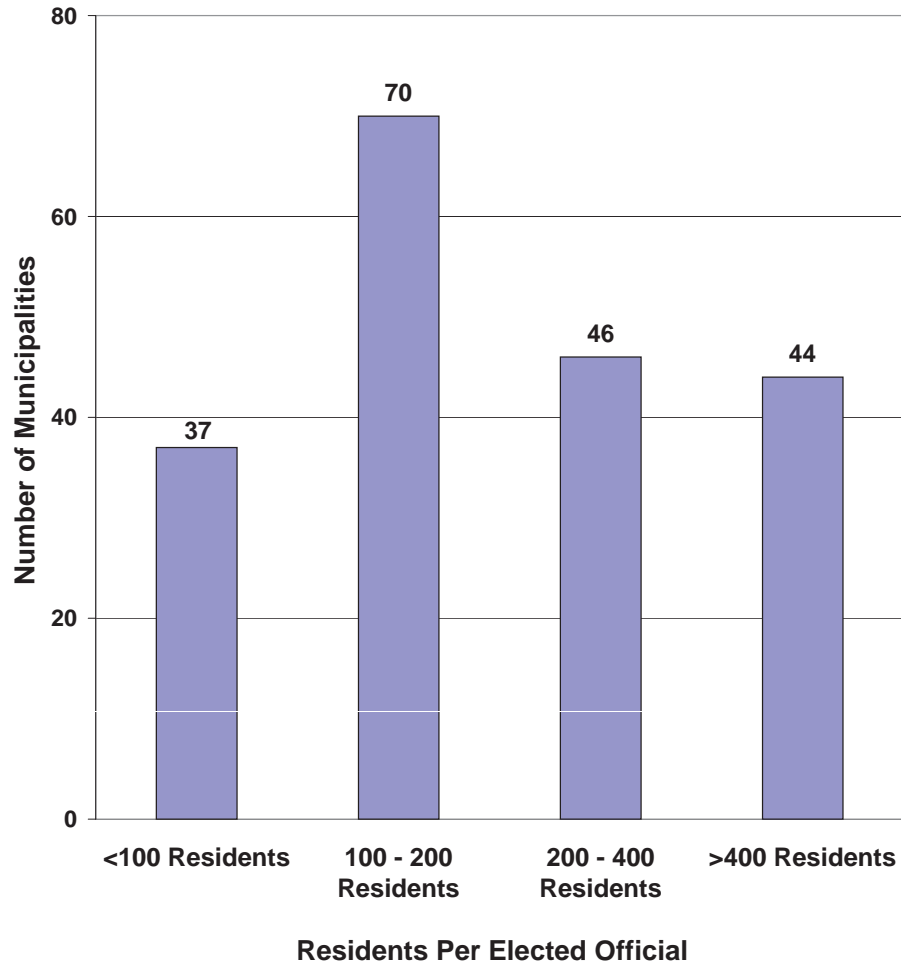

NUMBER OF RESIDENTS REPRESENTED BY MUNICIPAL COUNCIL

Residents Per Elected Official - 2006

(Excluding the LGD of Mystery Lake and the City of Winnipeg)

- **107 or 55% of municipalities have less than 200 residents per elected official**
Of the 107 municipalities, 37 or 19% *have less than 100 residents per elected official*

Total Number of Municipalities Where the Number of Residents Per Elected Official Ranges from Less than 100 to More than 400 Residents

Municipalities	Total #	<100	100 - 200	200 - 400	>400
Rural (all RM's)	116	19	41	30	26
Urban (Villages / Towns / Cities)	81	18	29	16	18
Total	197	37	70	46	44
% of Total	100%	19%	36%	23%	22%