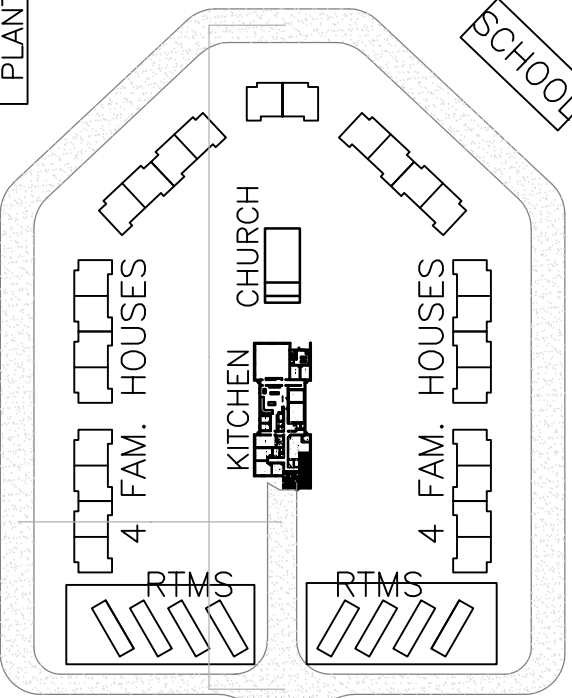

CONCRETE BATCH

MACHINE SHED

POTENTIAL POULTRY BARNS

BIG SHOP

KILL PLANT

GARDEN?

TREE LINE

SCHOOL PLAYGROUND

Project Name and Address
Monarch Colony Farms Ltd.
 4 Robot Dairy Barn
 Elie, MB

Drawing Title
Main Floor Plan

Date Aug 23, 2019	Drawn By JW	Sheet B2.1
Scale as noted	Checked By --	