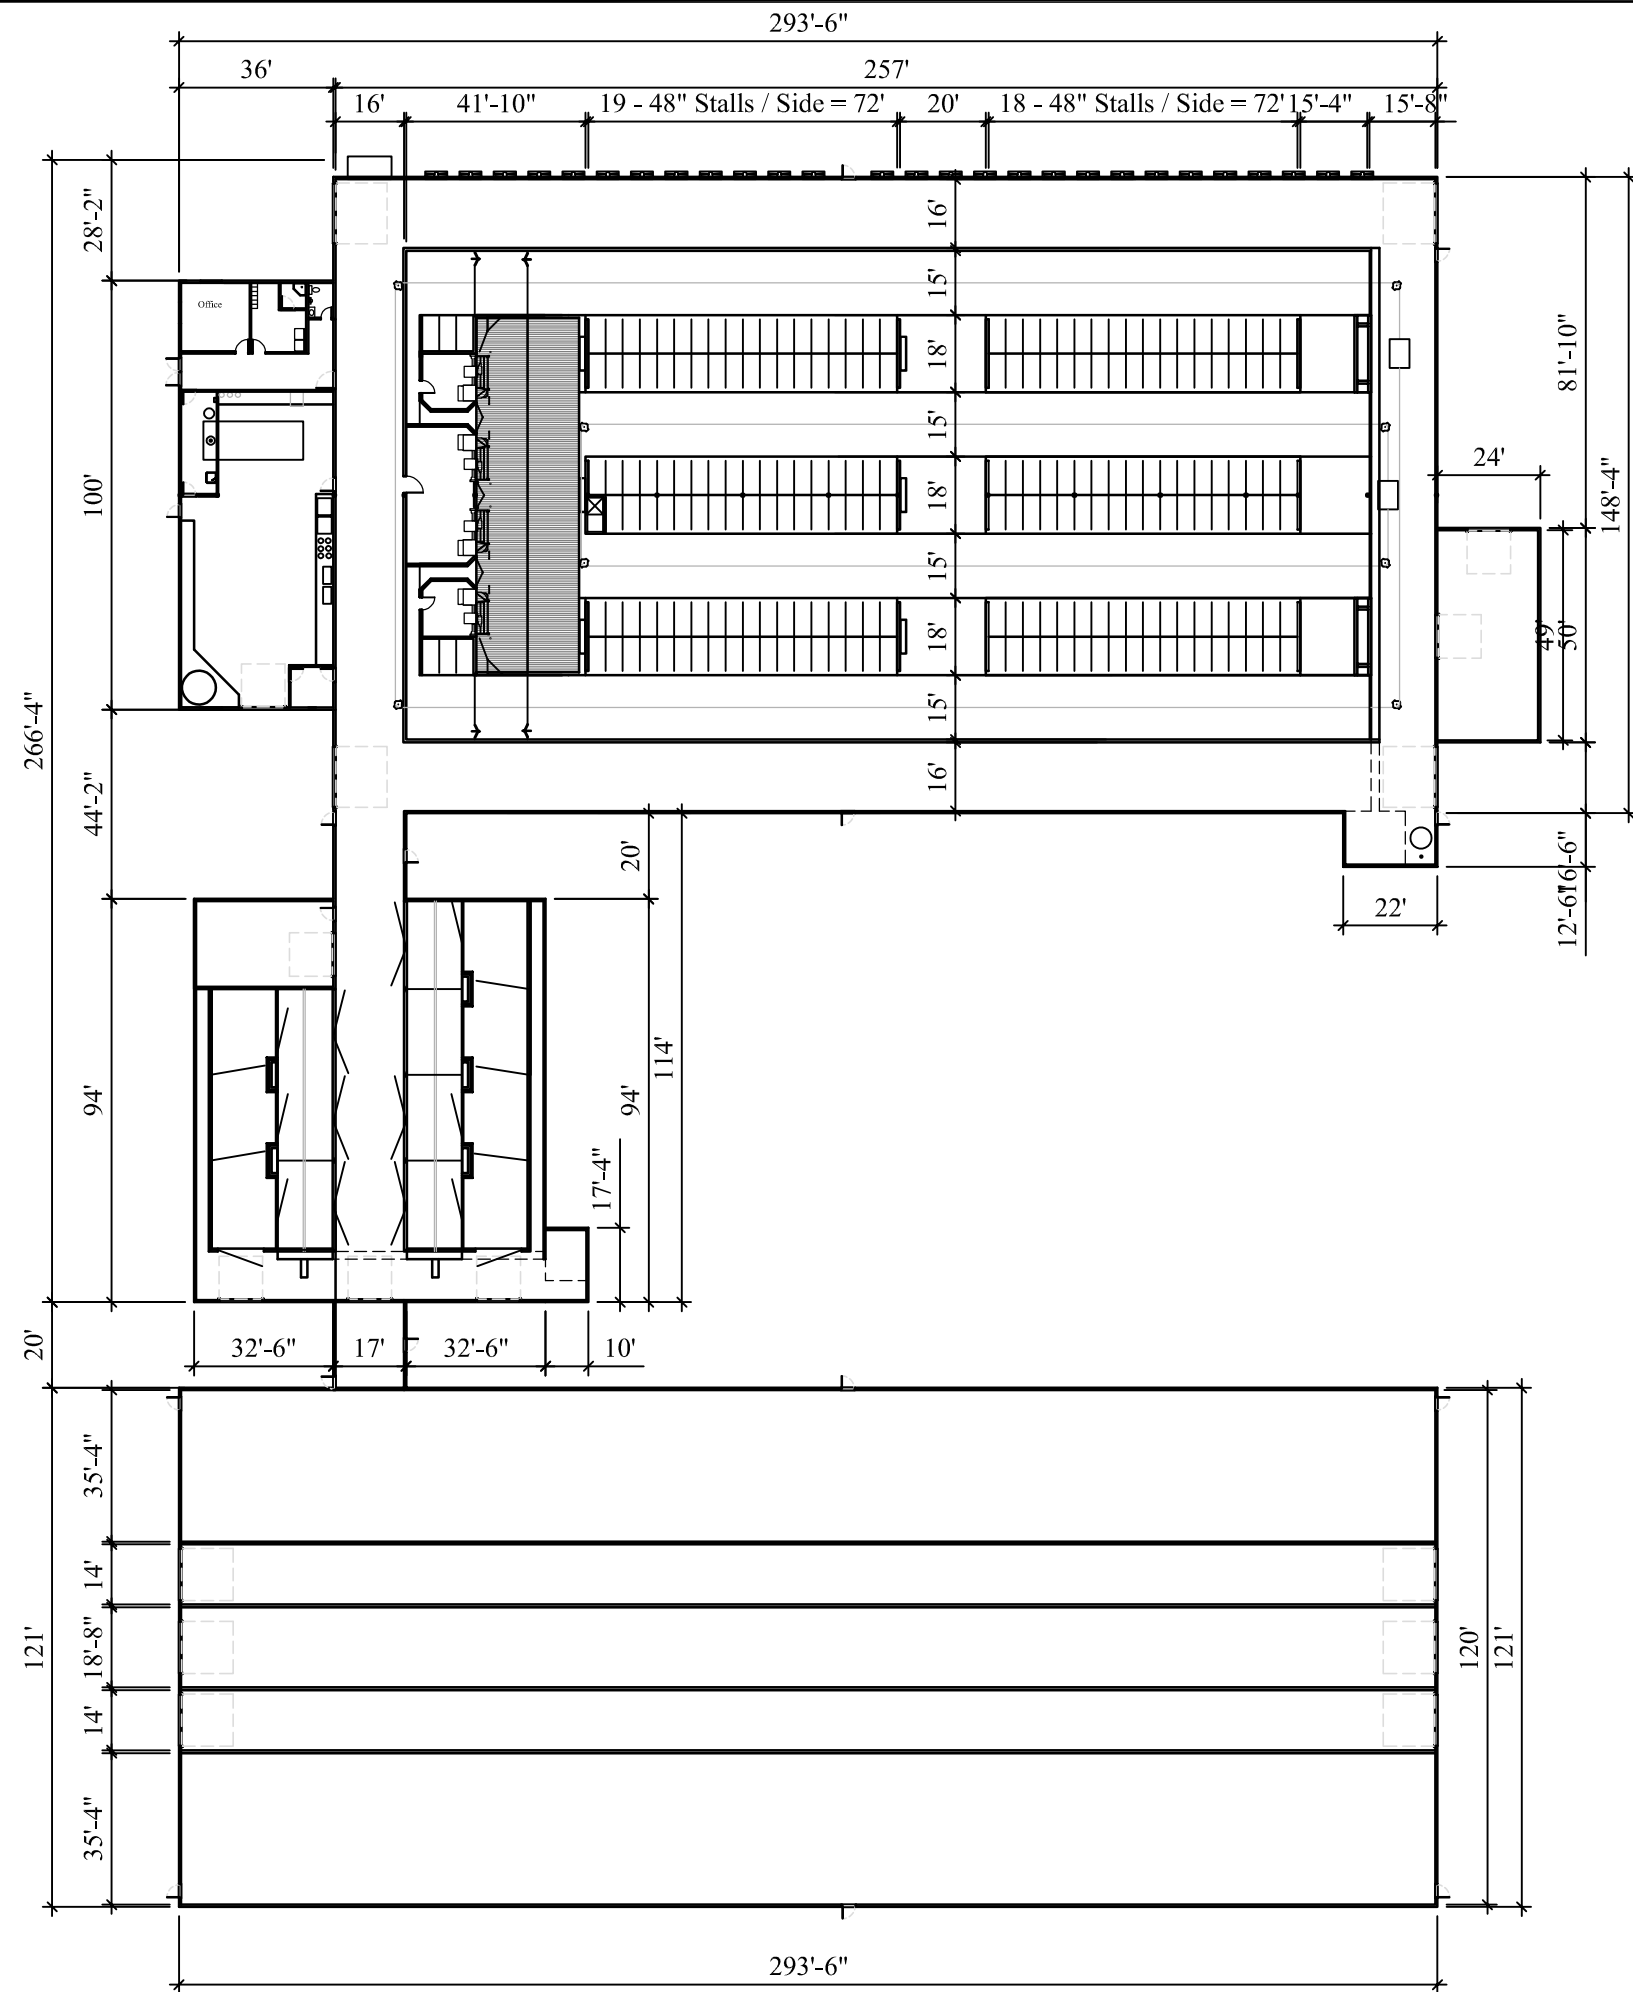

Penfor Construction
Box 20 Blumenort, Manitoba R0A 0C0
Phone: (204) 326-6313; Fax: (204) 346-1313

Project Name and Address
Monarch Colony Farms Ltd.
4 Robot Dairy Barn
Elie, MB

Drawing Title
Main Floor Plan

Date Aug 23, 2019	Drawn By JW	Sheet B2.1
Scale as noted	Checked By --