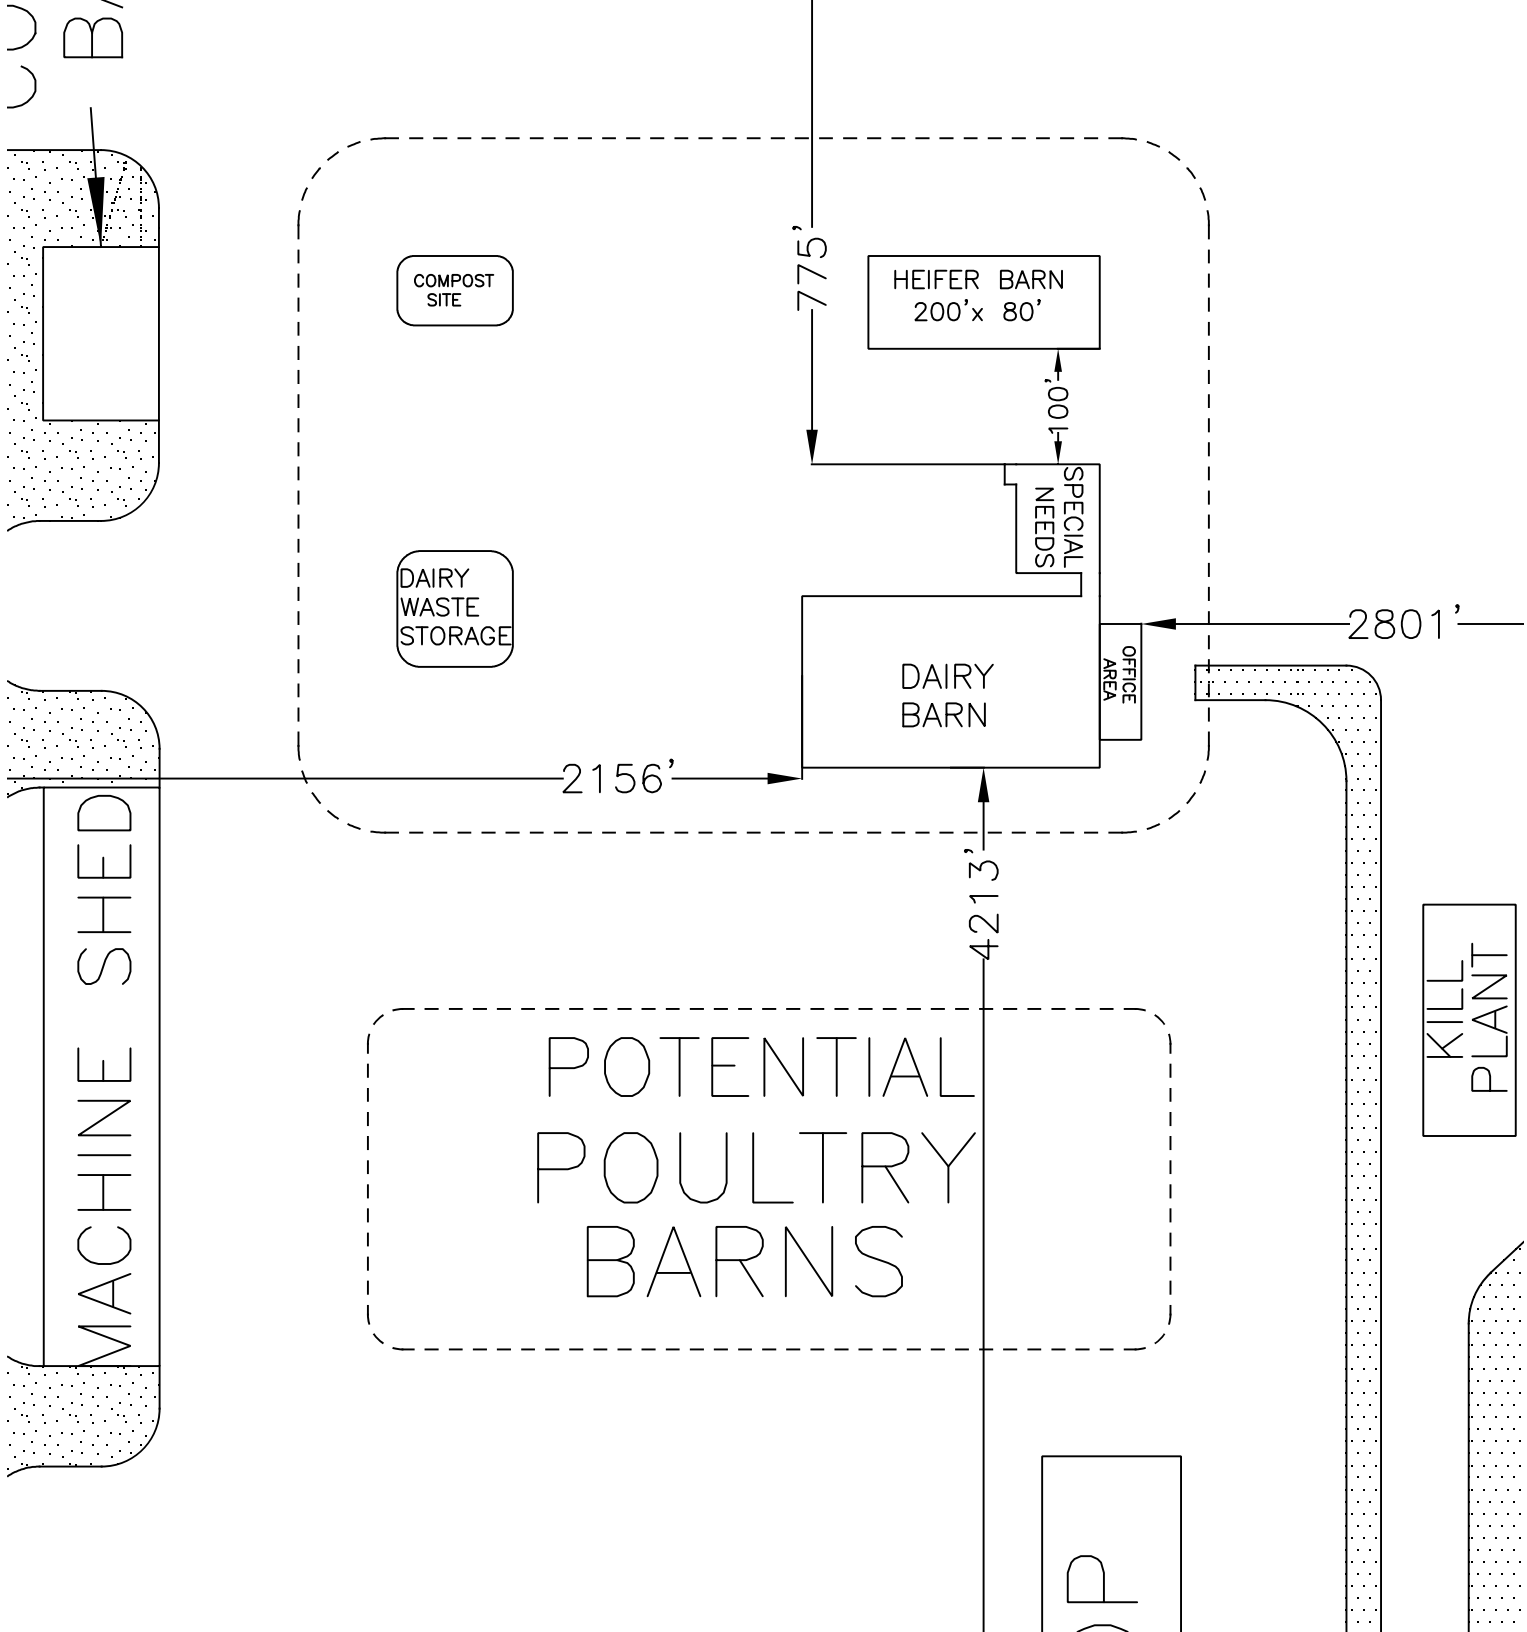

CONCRETE BATCH

MACHINE SHED

POTENTIAL POULTRY BARNS

BIG SHOP

KILL PLANT

GARDEN?

TREE LINE

SCHOOL PLAYGROUND

Project Name and Address
Monarch Colony Farms Ltd.
4 Robot Dairy Barn
Elie, MB

Drawing Title Site Layout		
Date Aug 23, 2019	Drawn By JW	Sheet B1
Scale as noted	Checked By --	

Penfor Construction
 Box 20 Blumenort, Manitoba R0A 0C0
 Phone: (204) 326-6313; Fax: (204) 346-1313

Project Name and Address
Monarch Colony Farms Ltd.
 4 Robot Dairy Barn
 Elie, MB

Drawing Title
Main Floor Plan

Date Aug 23, 2019	Drawn By JW	Sheet B2.1
Scale as noted	Checked By --	