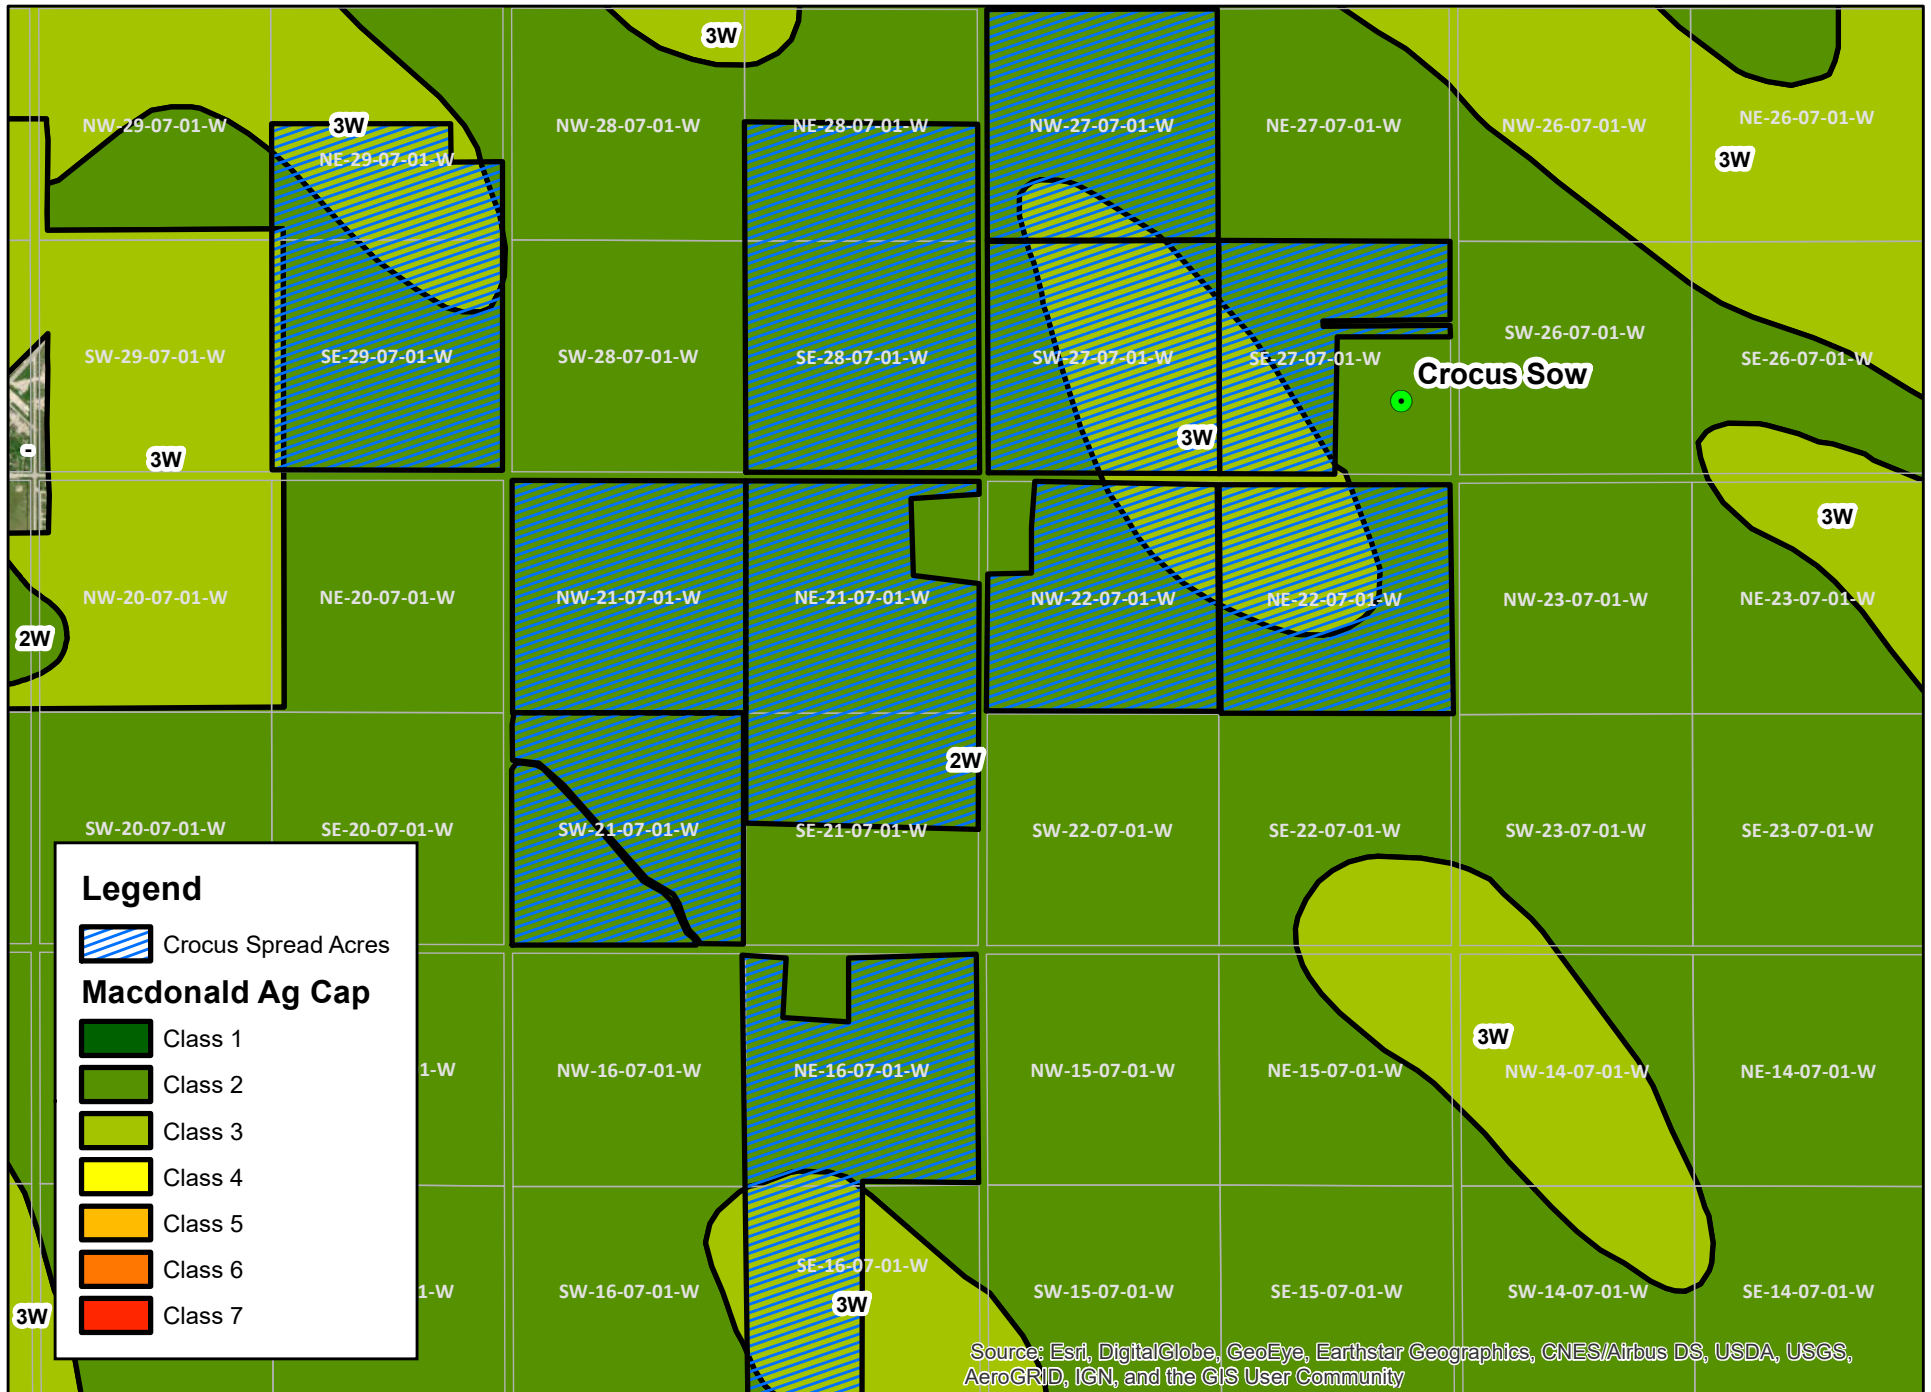

Crocus Sow - Spread Acres & Capability

Prepared by:
Kieran Hamm
HyLife Ltd.