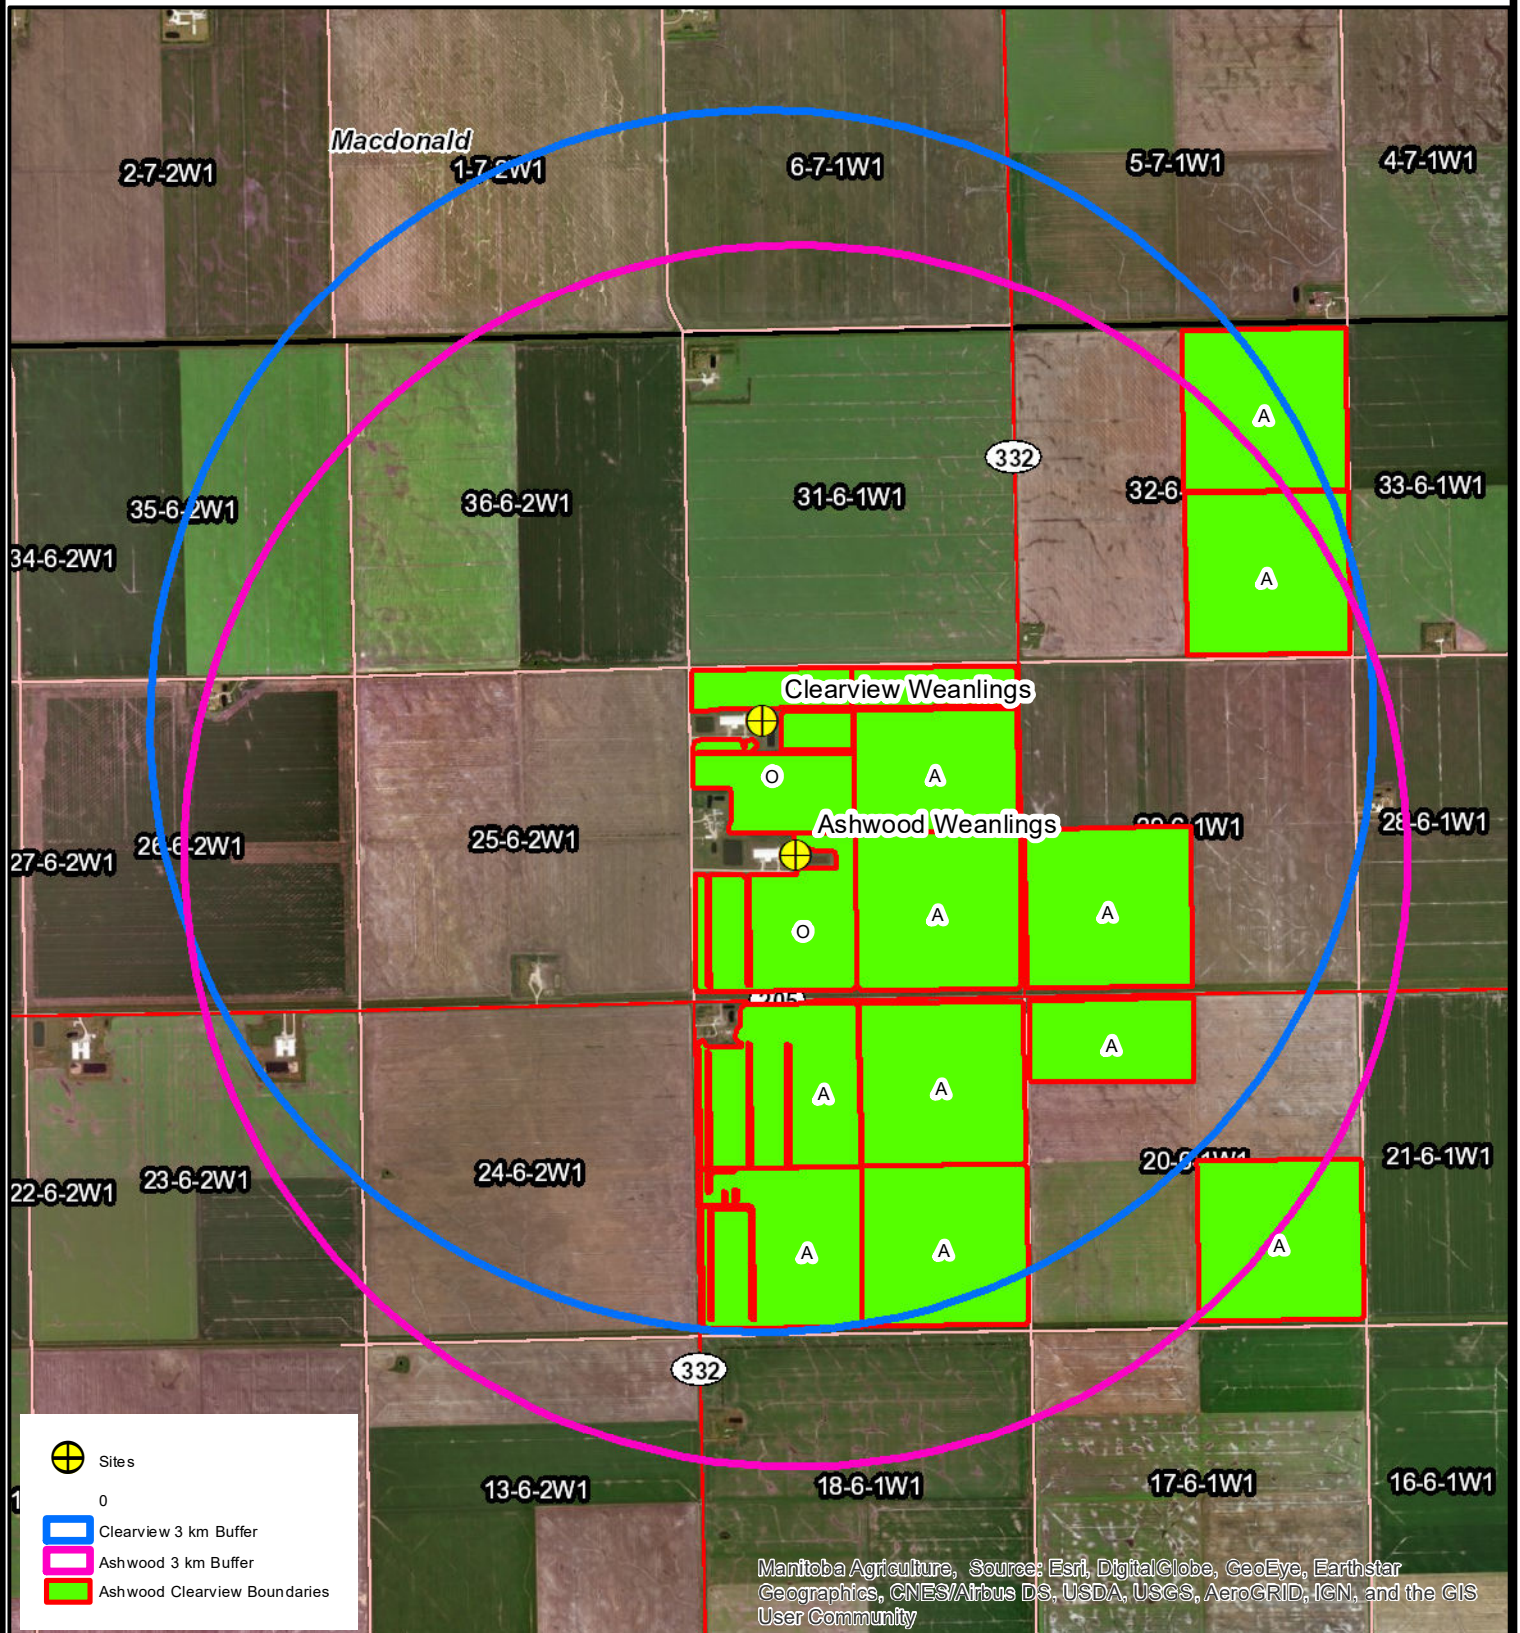

Ashwood Clearview Land Use

Manitoba Agriculture, Source: Esri, DigitalGlobe, GeoEye, Earthstar Geographics, CNES/Airbus DS, USDA, USGS, AeroGRID, IGN, and the GIS User Community

Coordinate System: NAD 1983 UTM Zone 14N
Central Meridian: 99°0'0"W