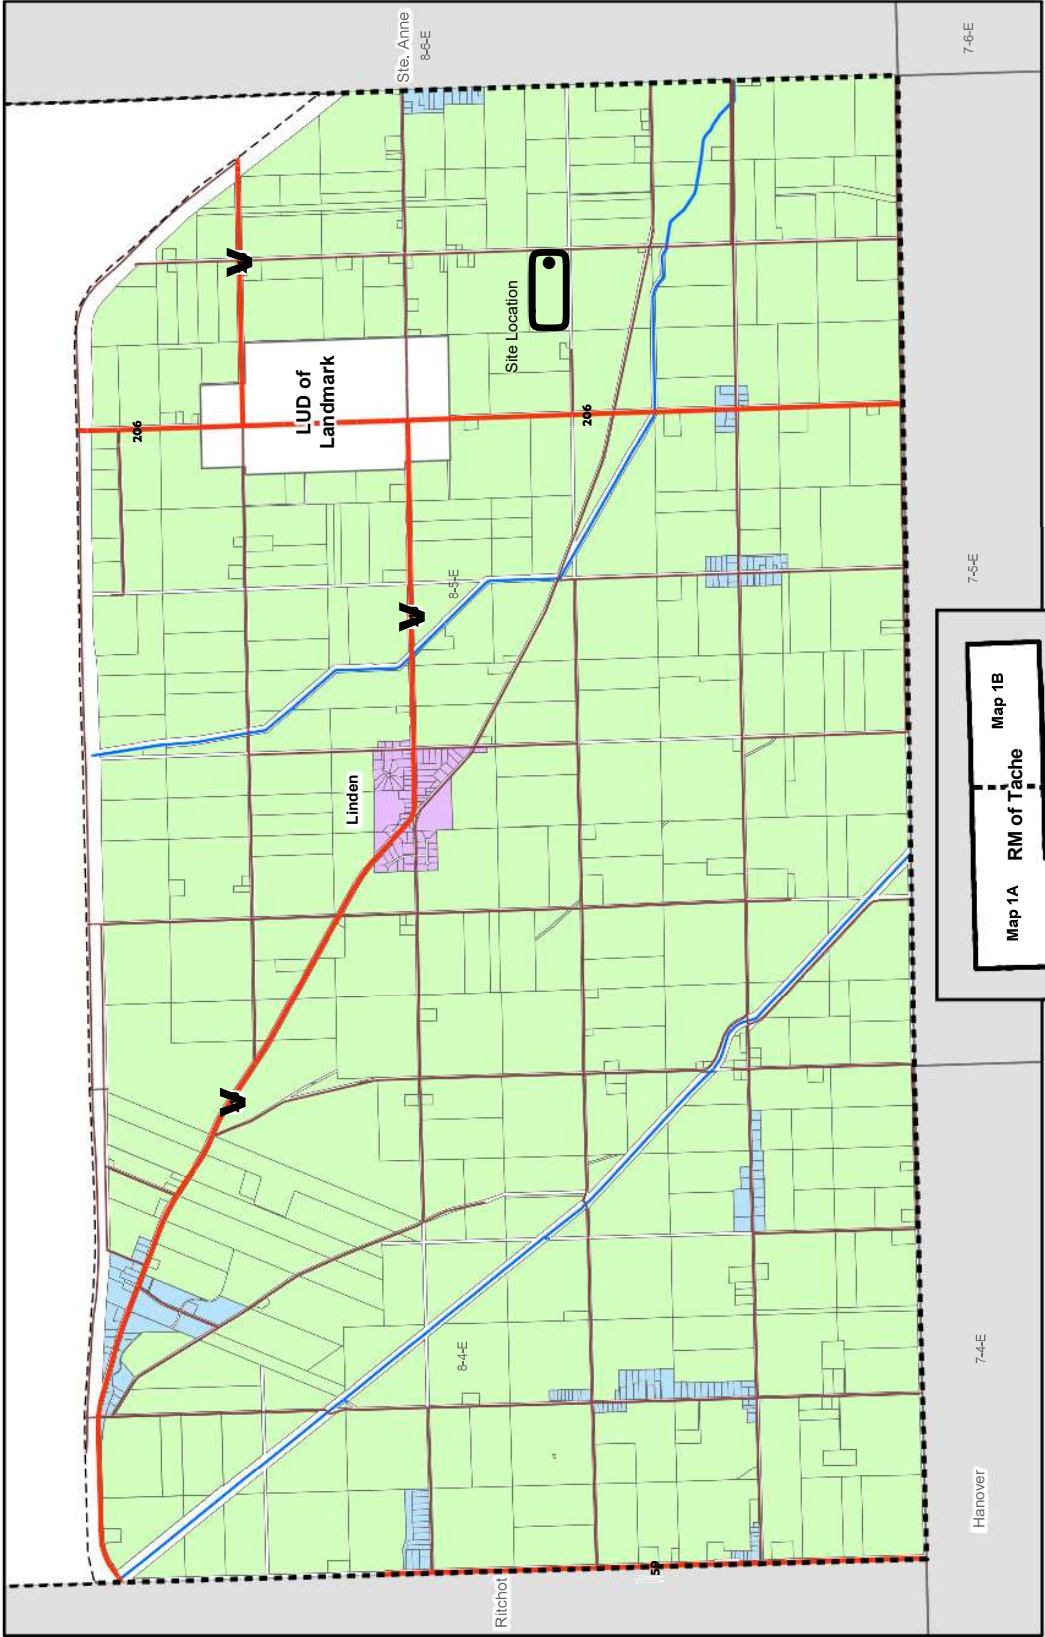

ZONING BYLAW | Map 1C: Southwest Tache

- Legend**
- Provincial Roads
 - Municipal Roads
 - Waterways
 - AG
 - AL
 - RRW
 - VA