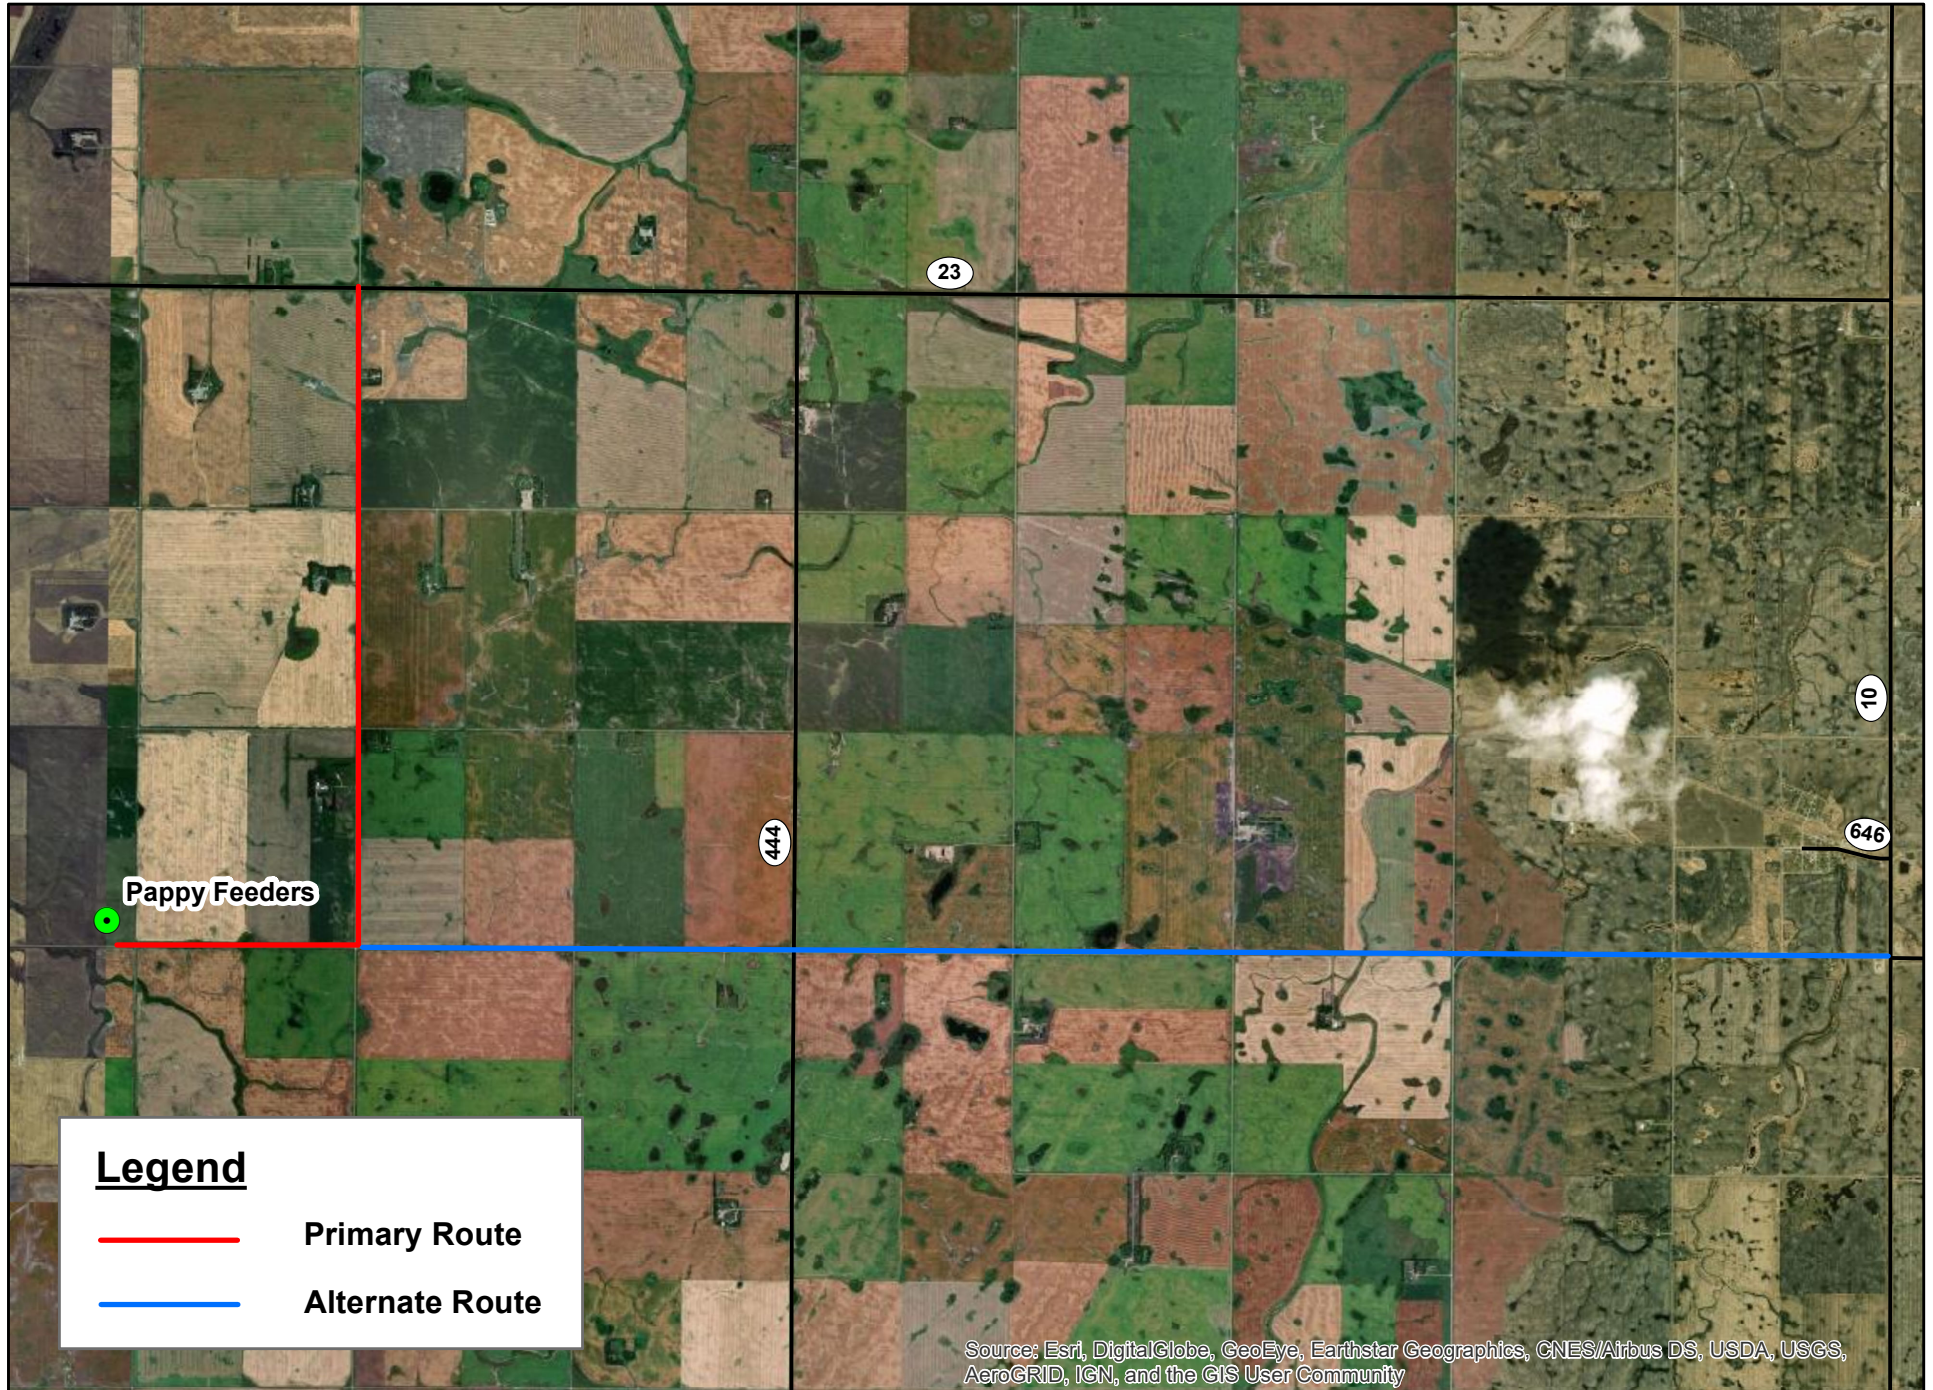

# Proposed Pappy Feeders - Truck Haul Route

Prepared by:  
Kieran Hamm  
Nutrient Management Coordinator  
Hylife Ltd.