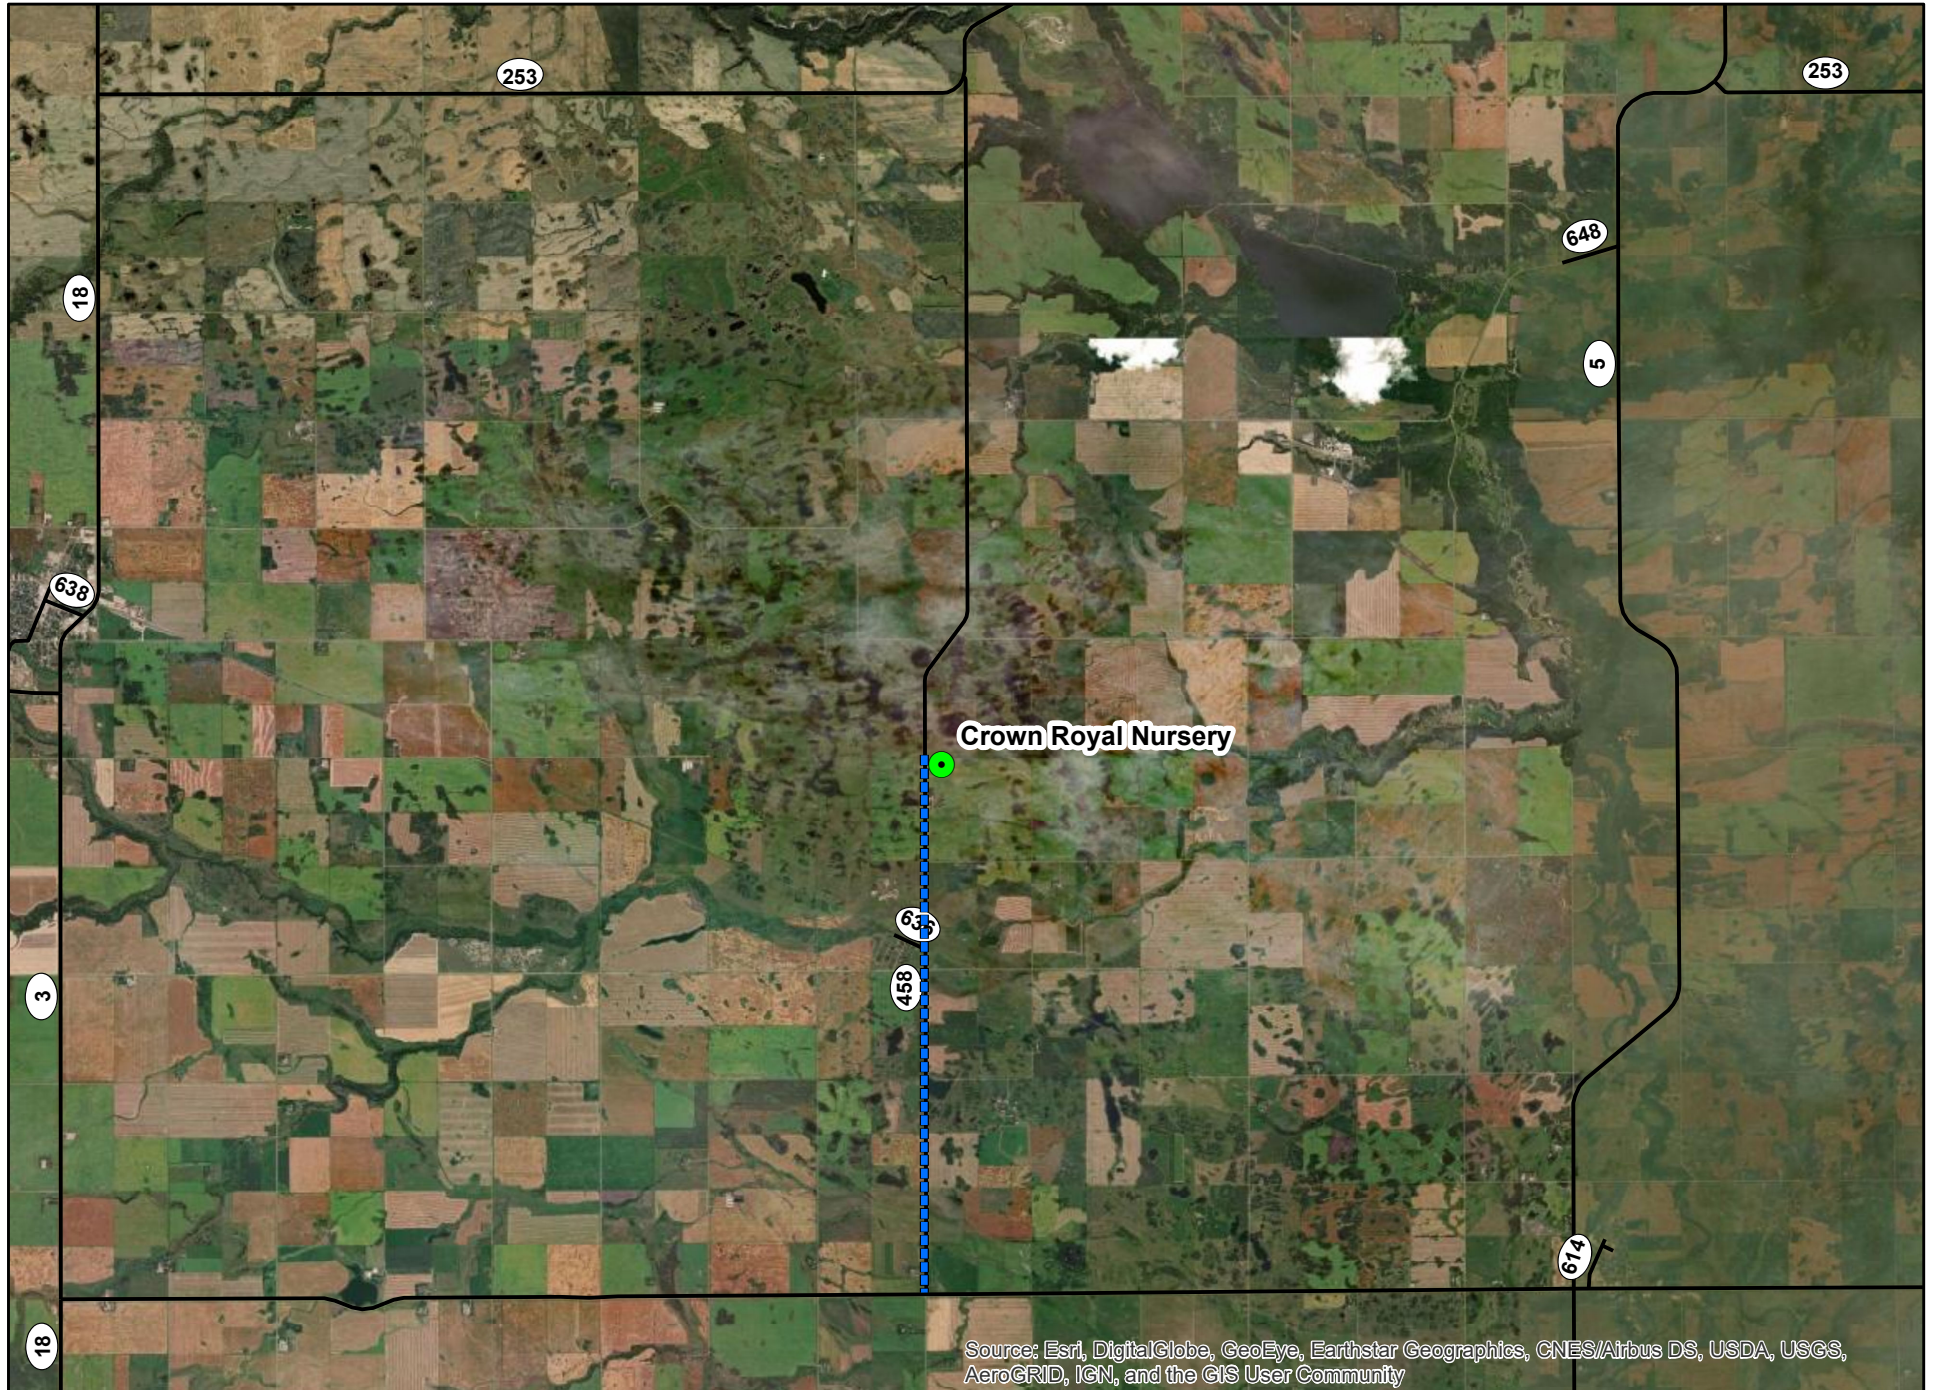

# Proposed Crown Royal Nursery - Truck Haul Route

Source: Esri, DigitalGlobe, GeoEye, Earthstar Geographics, CNES/Airbus DS, USDA, USGS, AeroGRID, IGN, and the GIS User Community

Prepared by:  
Kieran Hamm  
Nutrient Management Coordinator  
HyLife Ltd.