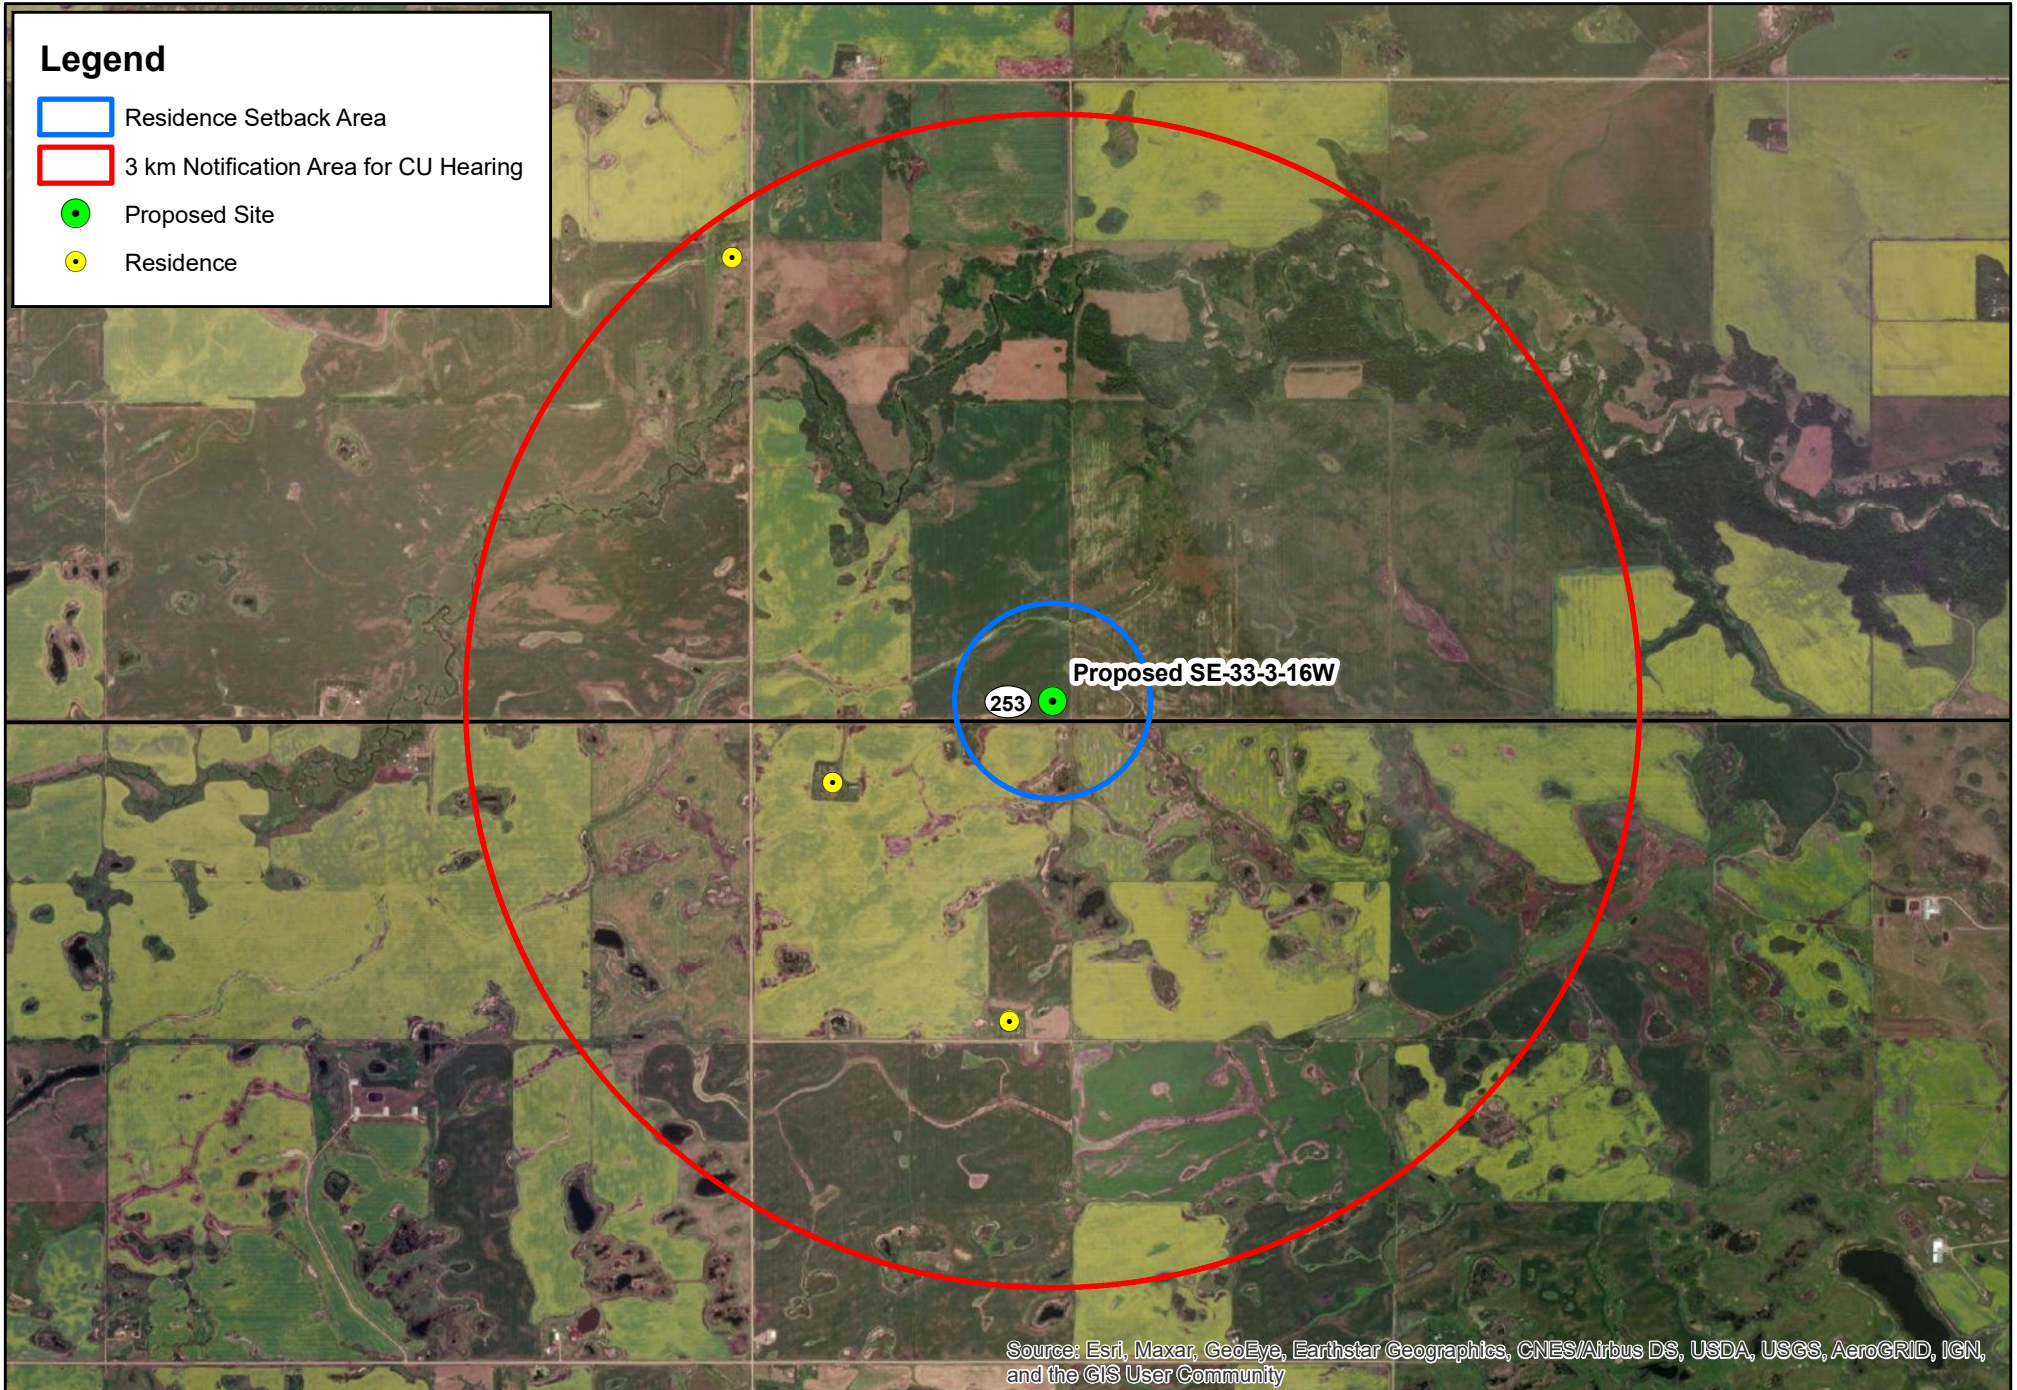

Proposed Site - Land Use Map

Prepared by:
Kieran Hamm
Nutrient Management Coordinator
HyLife Ltd.