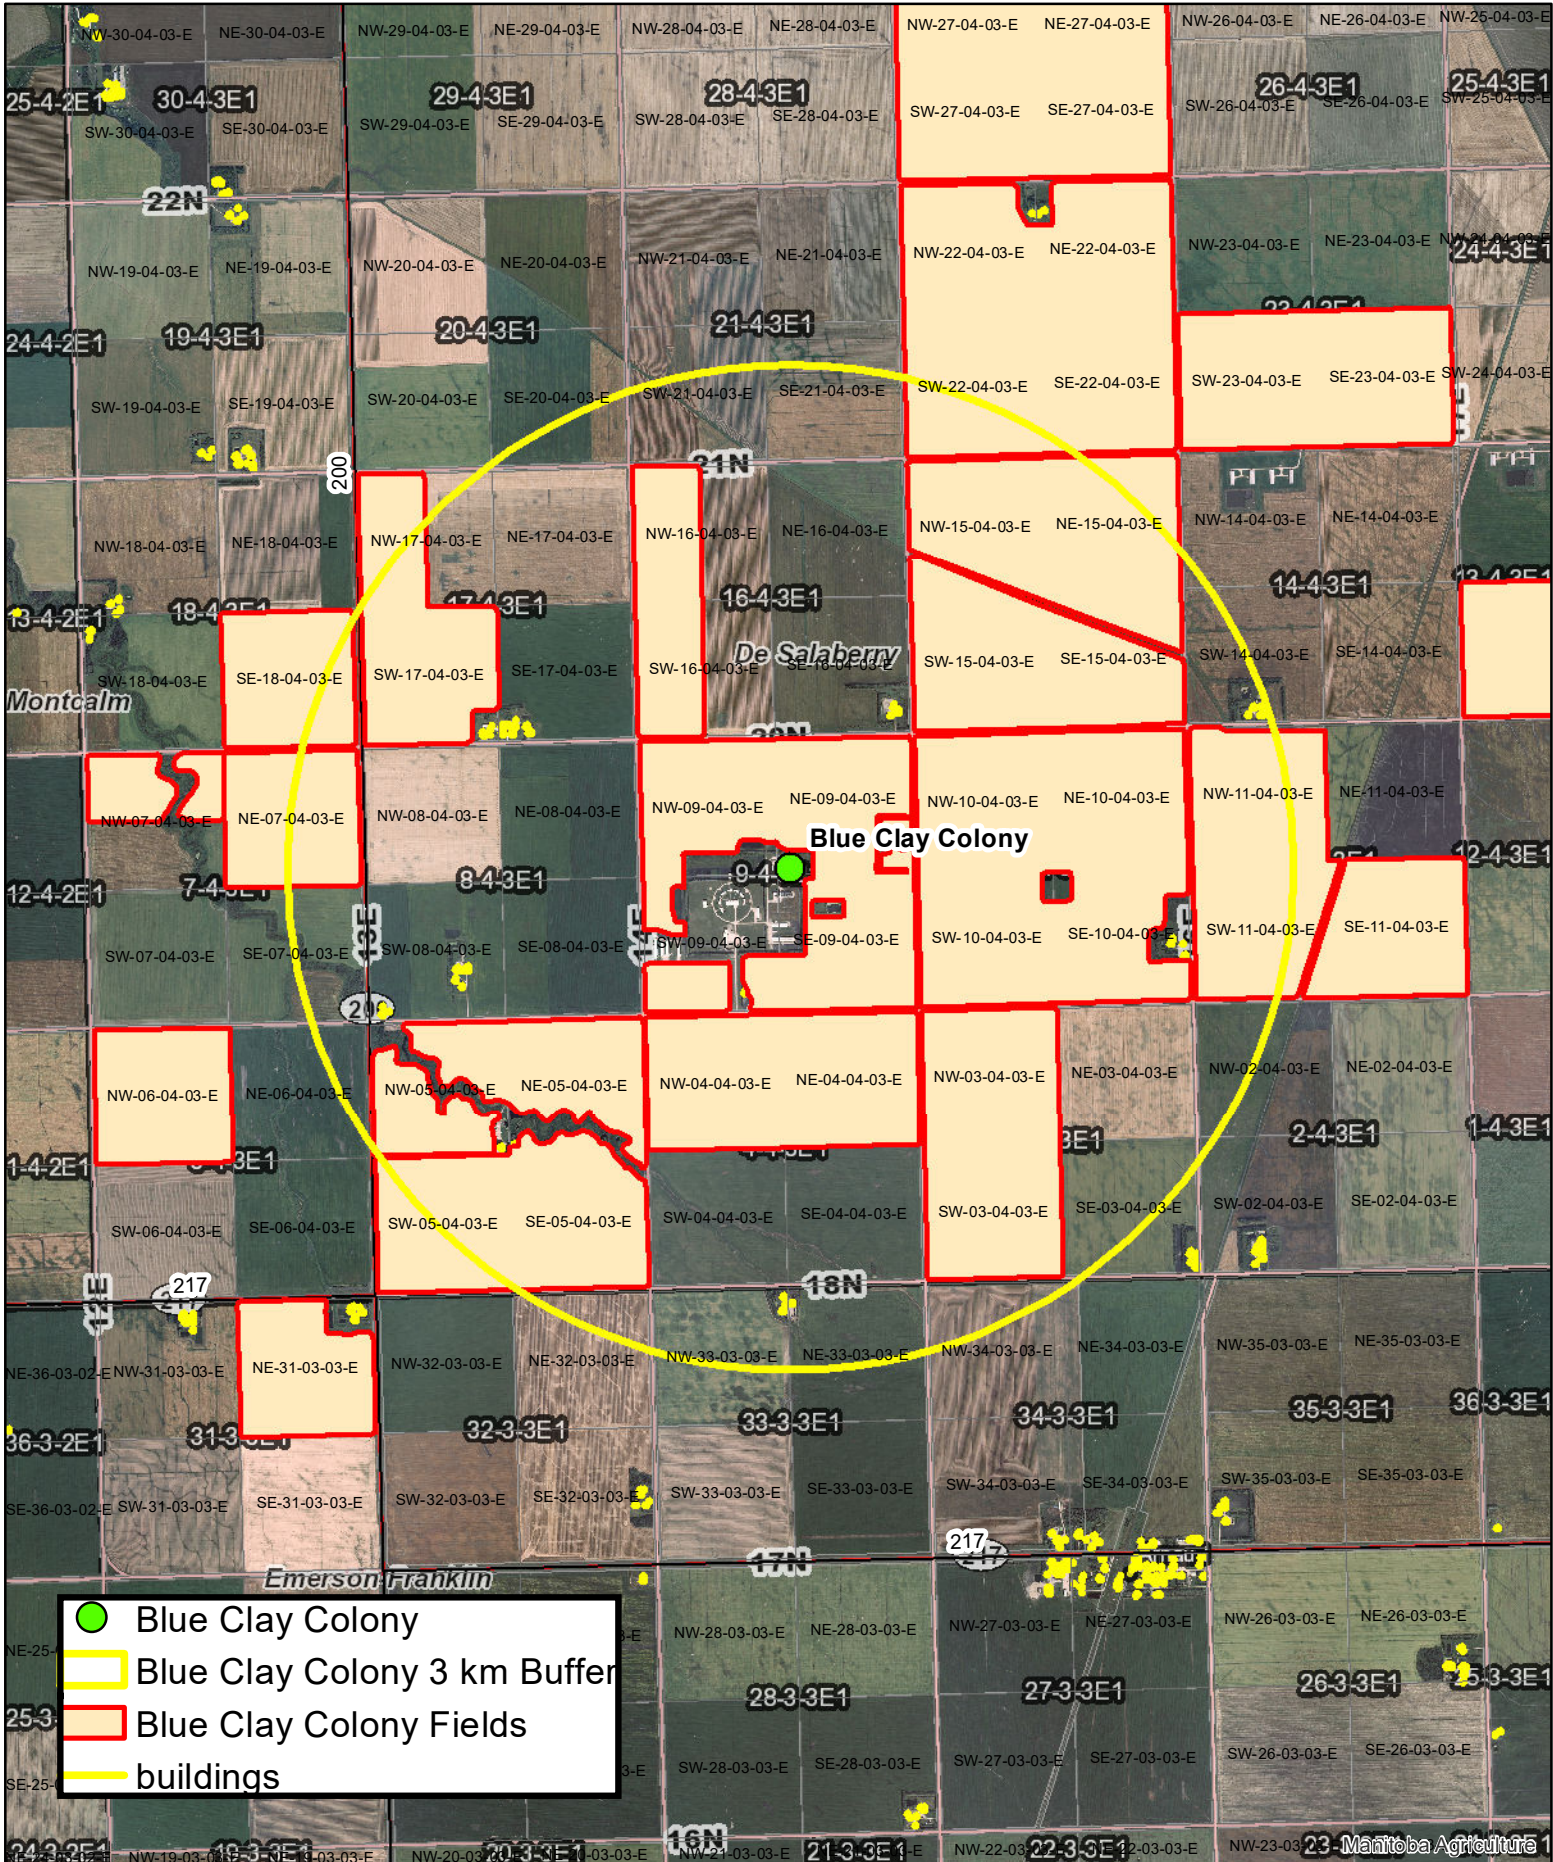

Blue Clay Colony Land Use: 3 Km Buffer

- Blue Clay Colony
- Blue Clay Colony 3 km Buffer
- Blue Clay Colony Fields
- buildings

Blue Clay Colony Land Use: Dev. Plan

Manitoba Agriculture

Blue Clay Colony Land Use: Zoning Bylaw