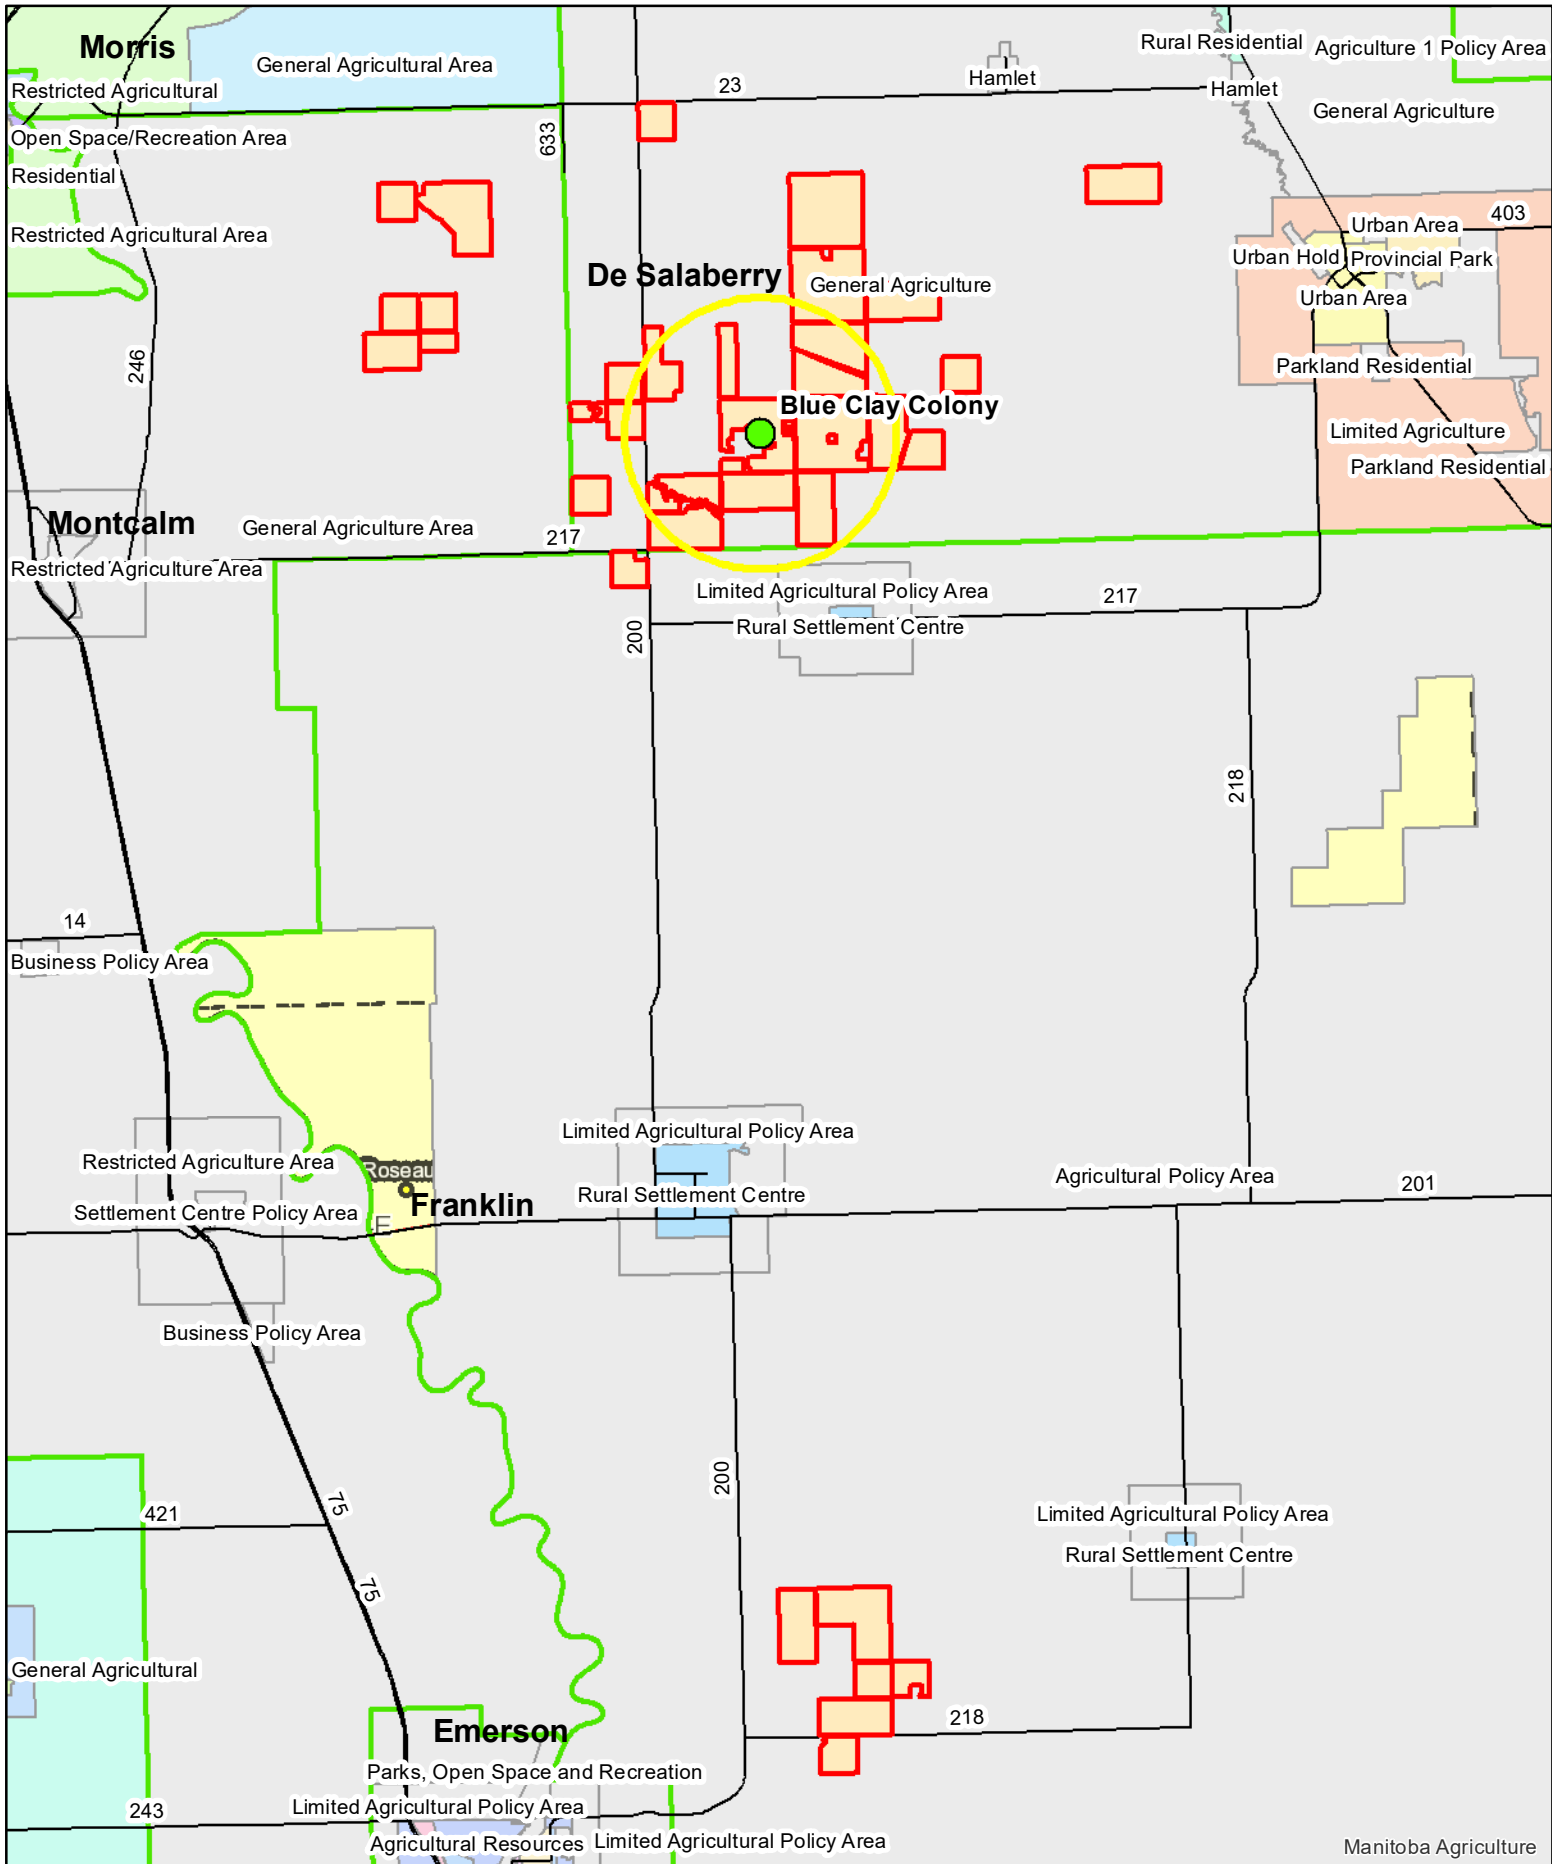

Blue Clay Colony Land Use: 3 Km Buffer

- Blue Clay Colony
- Blue Clay Colony 3 km Buffer
- Blue Clay Colony Fields
- buildings

Blue Clay Colony Land Use: Dev. Plan

Manitoba Agriculture

Blue Clay Colony Land Use: Zoning Bylaw