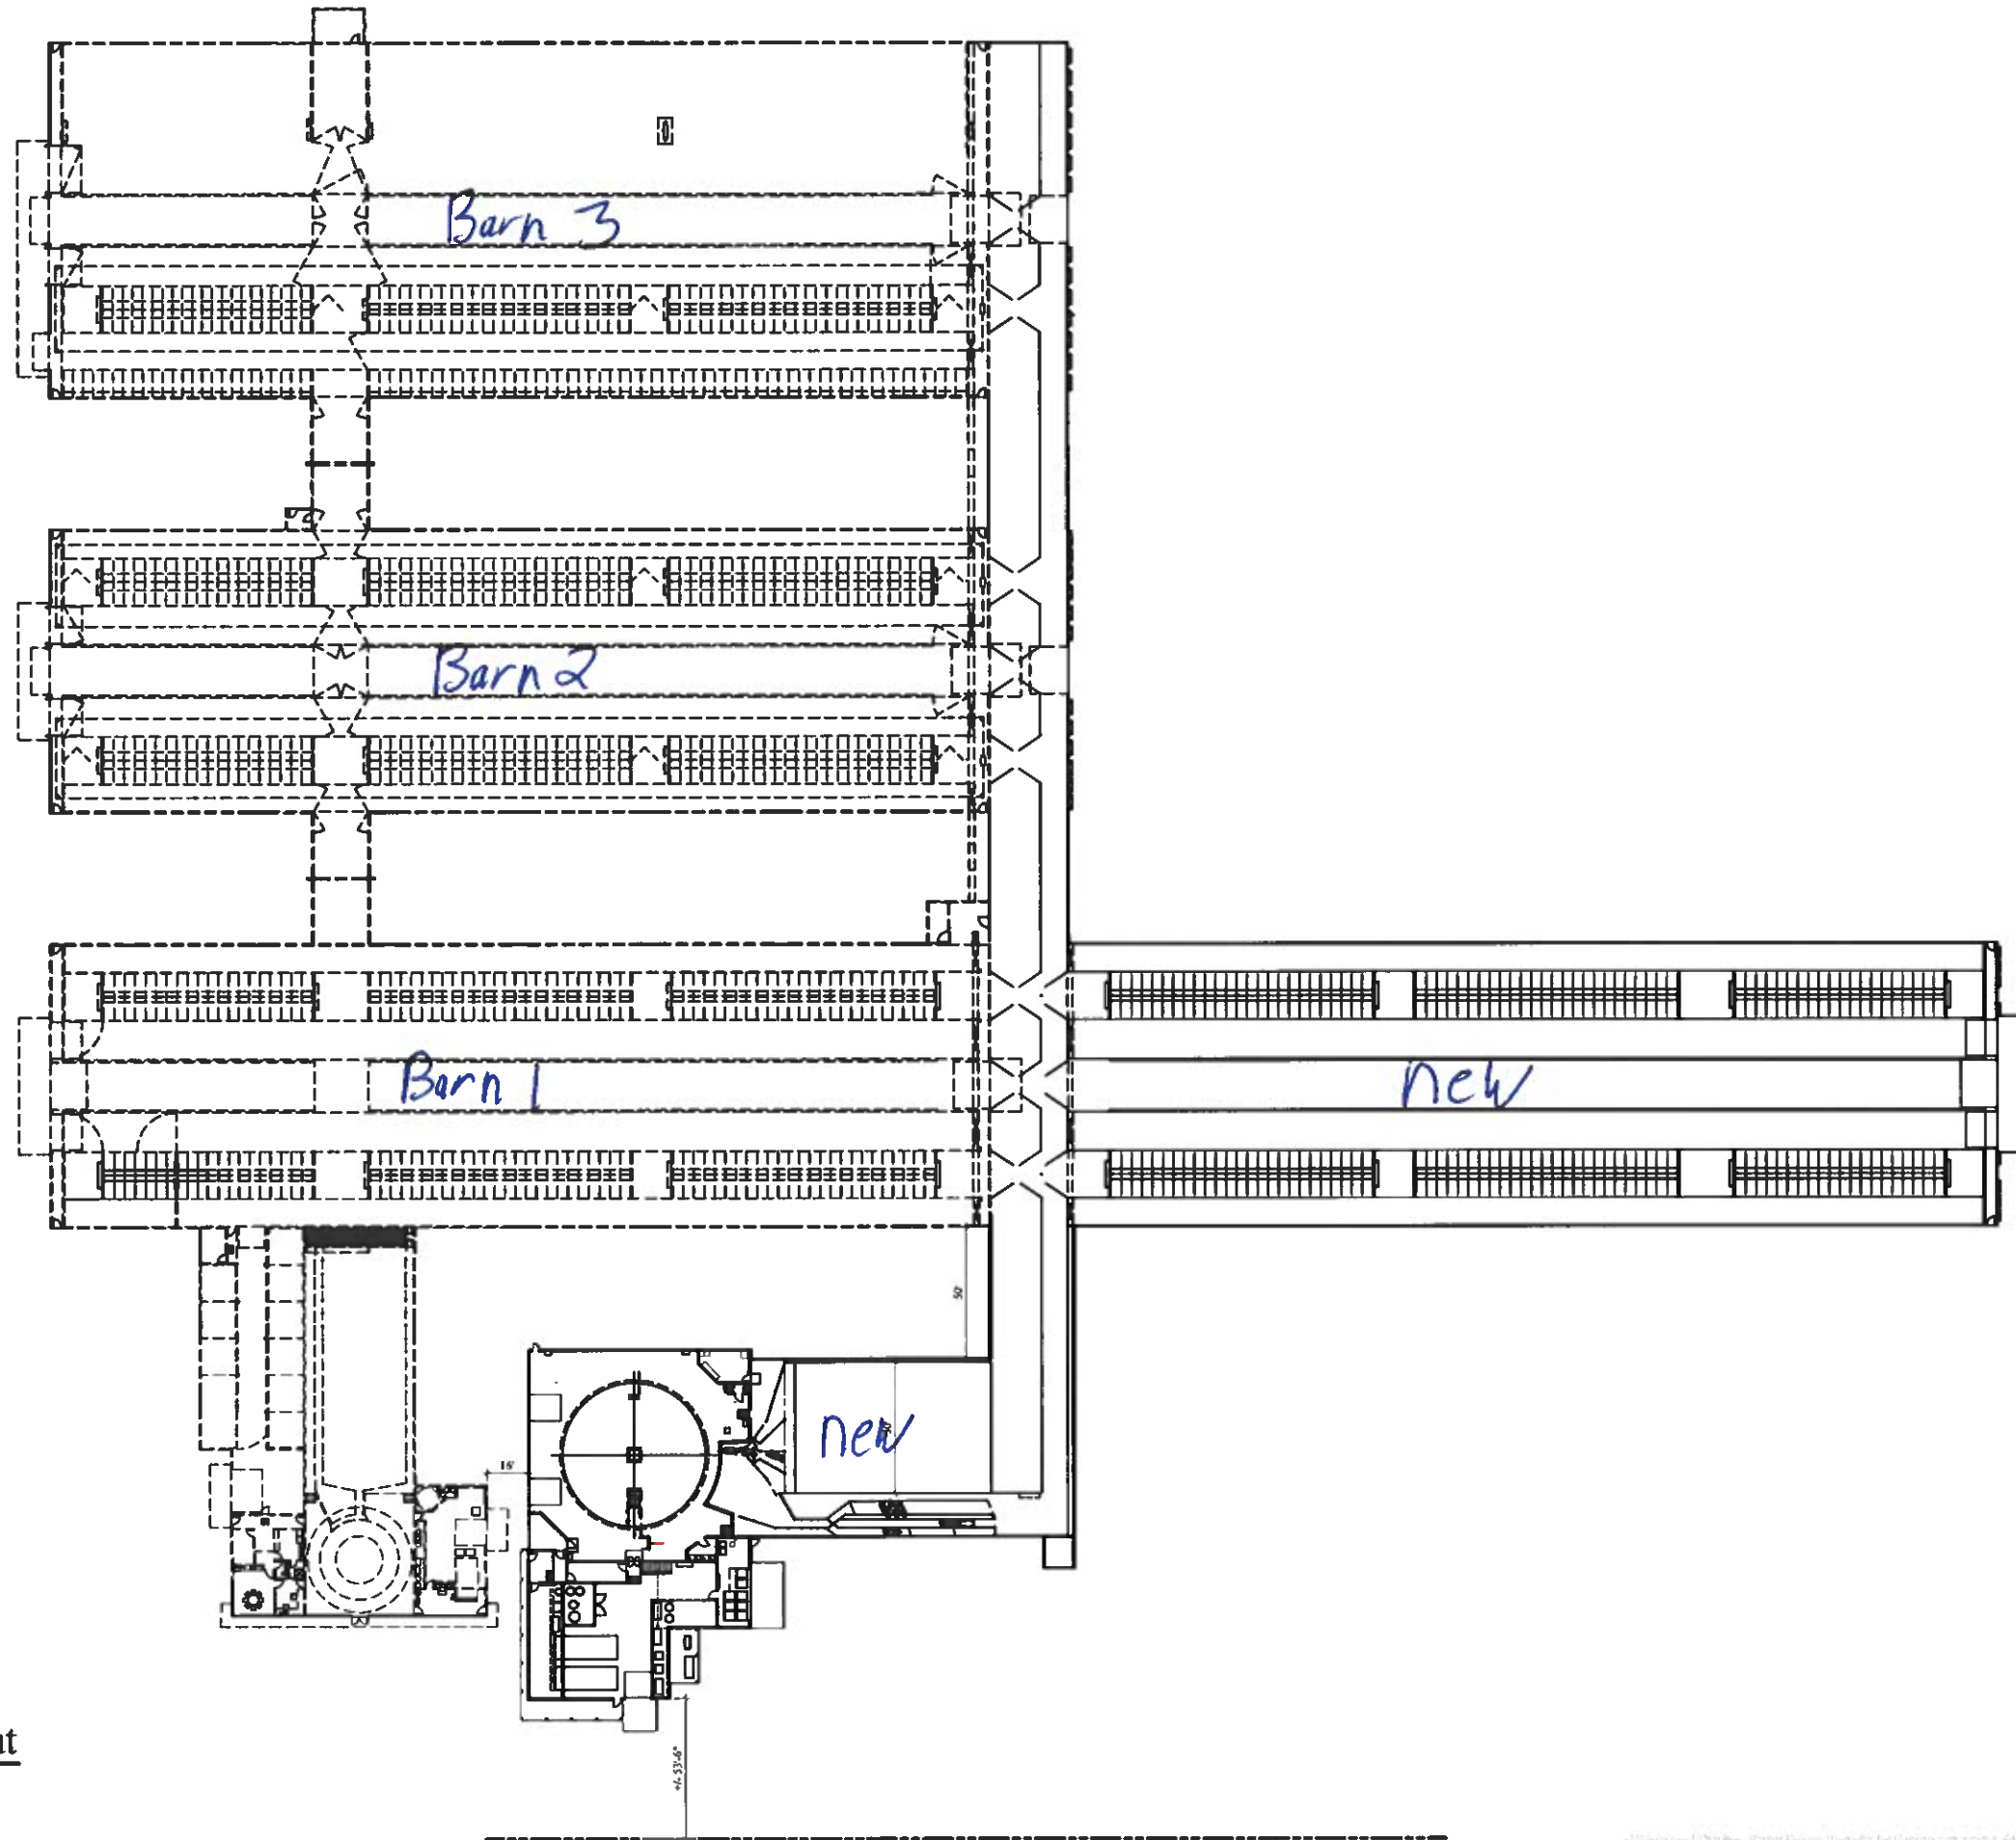

Boonstra Farms LTD

Letter of Intent

Currently occupy 1200 Animal

Units and are wanting To Expand To

4,000 Animal units. This will include

The addition of new barns and milking parlour

Building include adding on To barn ① 360 x 108 FT

Milking parlour 100 x 200 FT

1 Site Layout
B1.0 N.T.S.

Project Number: XXXXXX

Penfor
Construction

Box 20 Blumenort, Manitoba R0A 0C0
Phone: (204) 326-6313, Fax: (204) 346-1313

Project Name and Address

Boonstra Farms
Proposed Rotary Parlour Addition
Marquette, MB

Drawing Title

Site Layout

Date	Drawn By	Sheet
Mar 17, 2022	RD	B1.0
Scale	Checked By	
as noted	---	