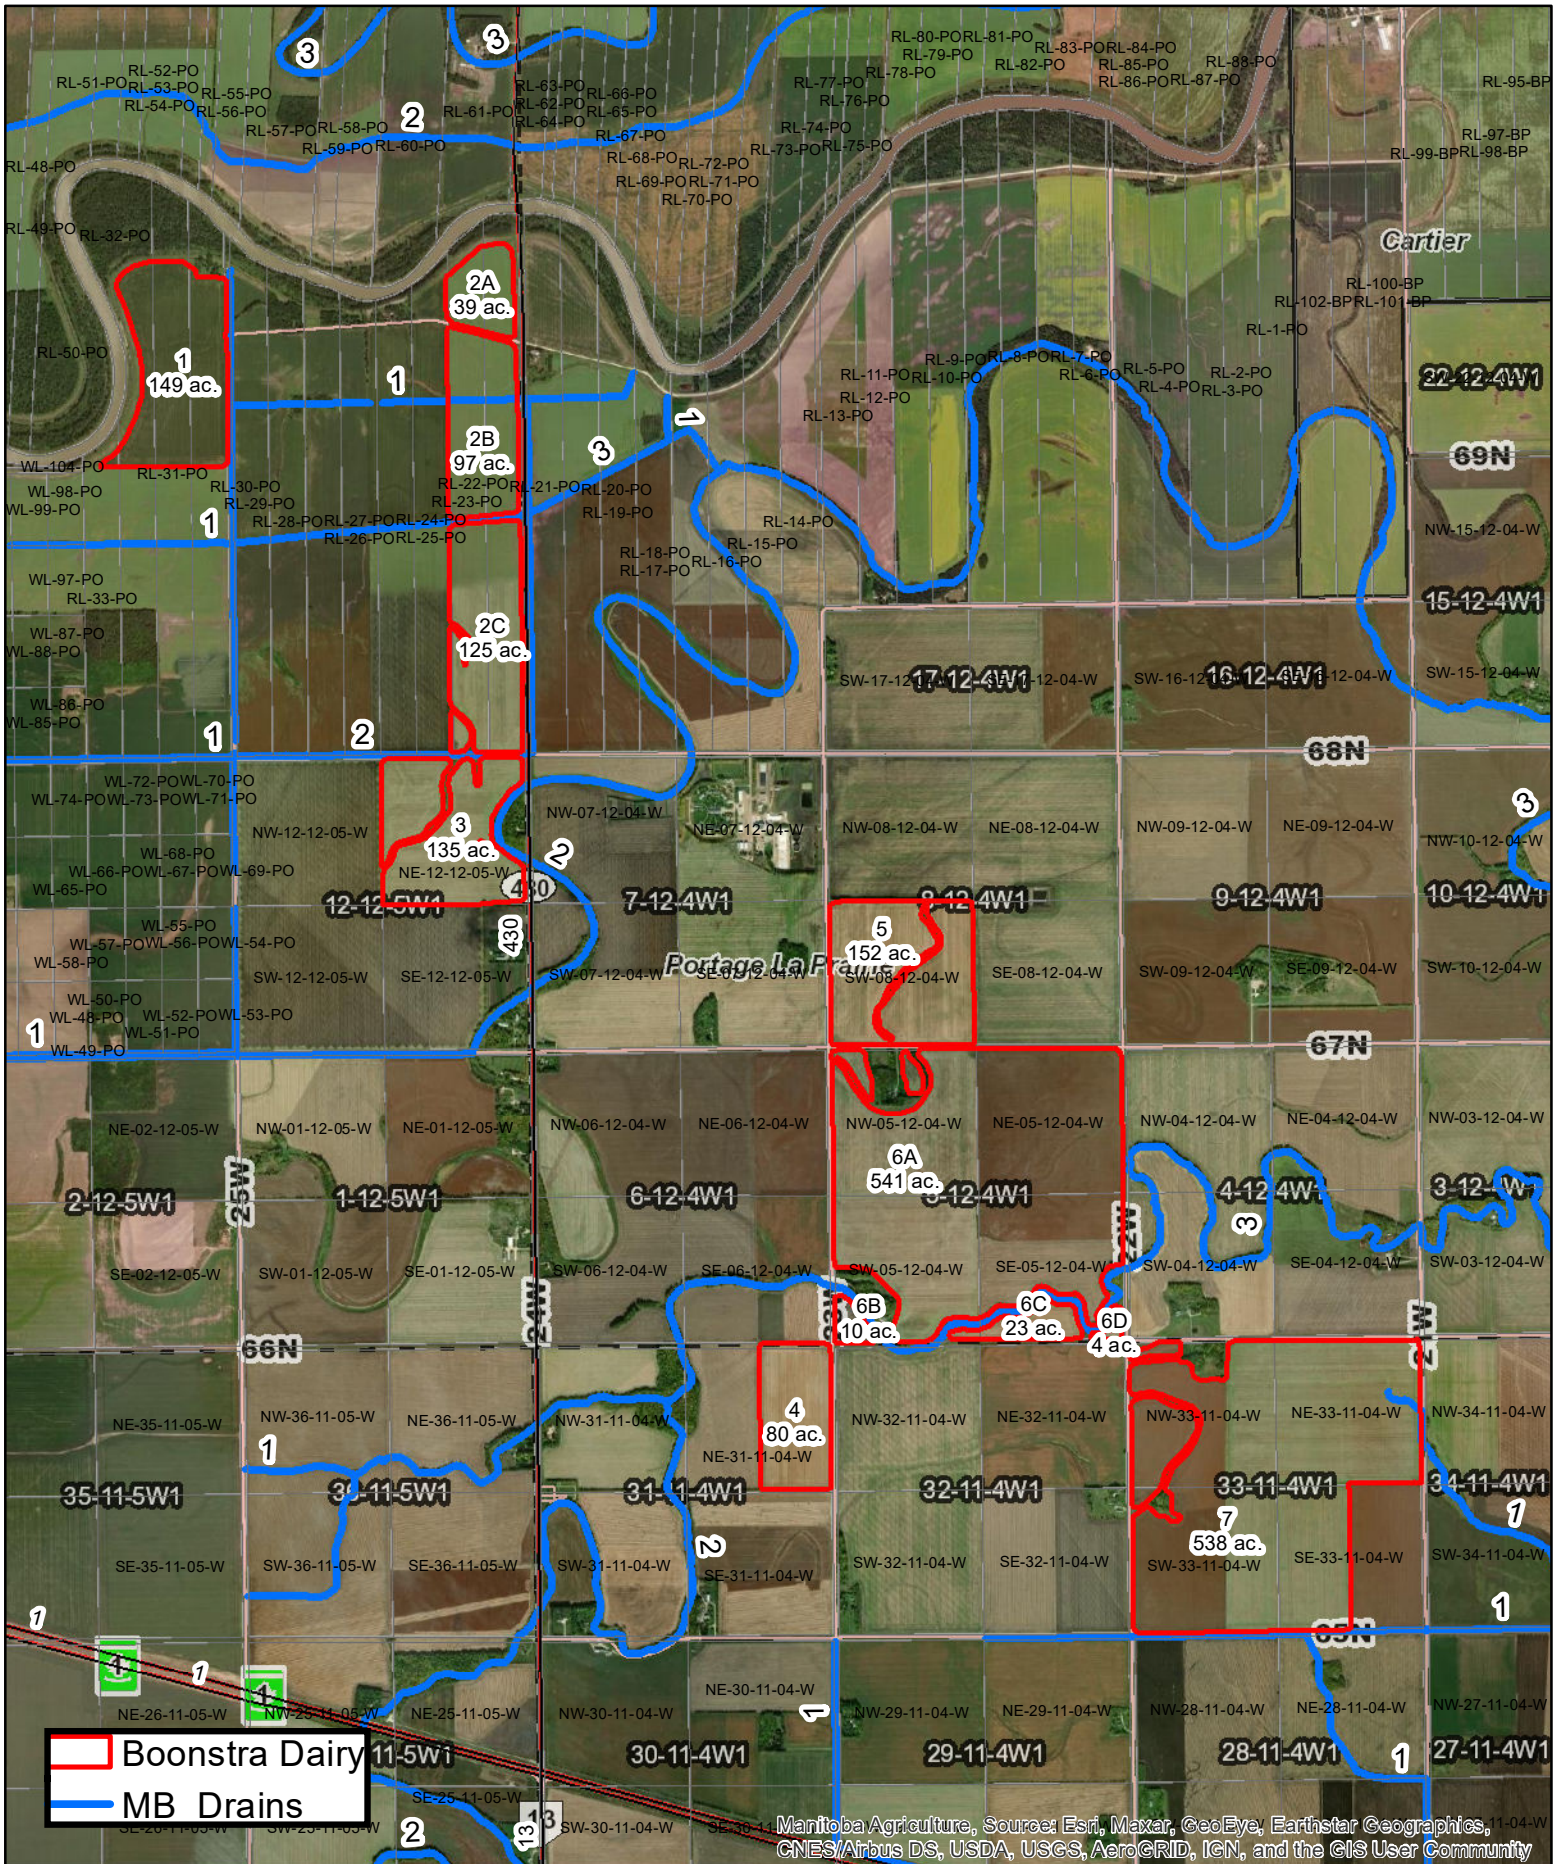

Boonstra Dairy MB Drains (Central North Area)

Boonstra Dairy MB Drains (Central South Area)

Boonstra Dairy MB Soils (Central South Area)

Boonstra Dairy

Boonstra Farms Ltd.

Detailed Soils Jan 2017

- Class 1
- Class 2
- Class 3
- Class 4
- Class 5
- Class 6
- Class 7
- Organic
- Unclassified
- Water

Boonstra Dairy MB Drains (East Area)

Boonstra Dairy MB Drains (North East Area)

-  Boonstra Dairy
-  Boonstra Farms Ltd.
-  MB Drains

Boonstra Dairy MB Drains (South West Area)

Manitoba Agriculture, Sources: Esri, Maxar, GeoEye, Earthstar Geographics, CNES/Airbus DS, USDA, USGS, AeroGRID, IGN, and the GIS User Community

Boonstra Dairy

Boonstra Farms Ltd.

Detailed Soils Jan 2017

- Class 1
- Class 2
- Class 3
- Class 4
- Class 5
- Class 6
- Class 7
- Organic
- Unclassified
- Water

Boonstra Dairy MB Soils (South West Area)

Manitoba Agriculture, Source: Esri, Maxar, GeoEye, Earthstar Geographics, CNES/Airbus DS, USDA, USGS, AeroGRID, IGN, and the GIS User Community

Boonstra Dairy Dev. Plan Desig. (North East Area)

Boonstra Dairy Dev. Plan Desig. (South West Area)

Manitoba Agriculture, Source: Esri, Maxar, GeoEye, Earthstar Geographics, CNES/Airbus DS, USDA, USGS, AeroGRID, IGN, and the GIS User Community