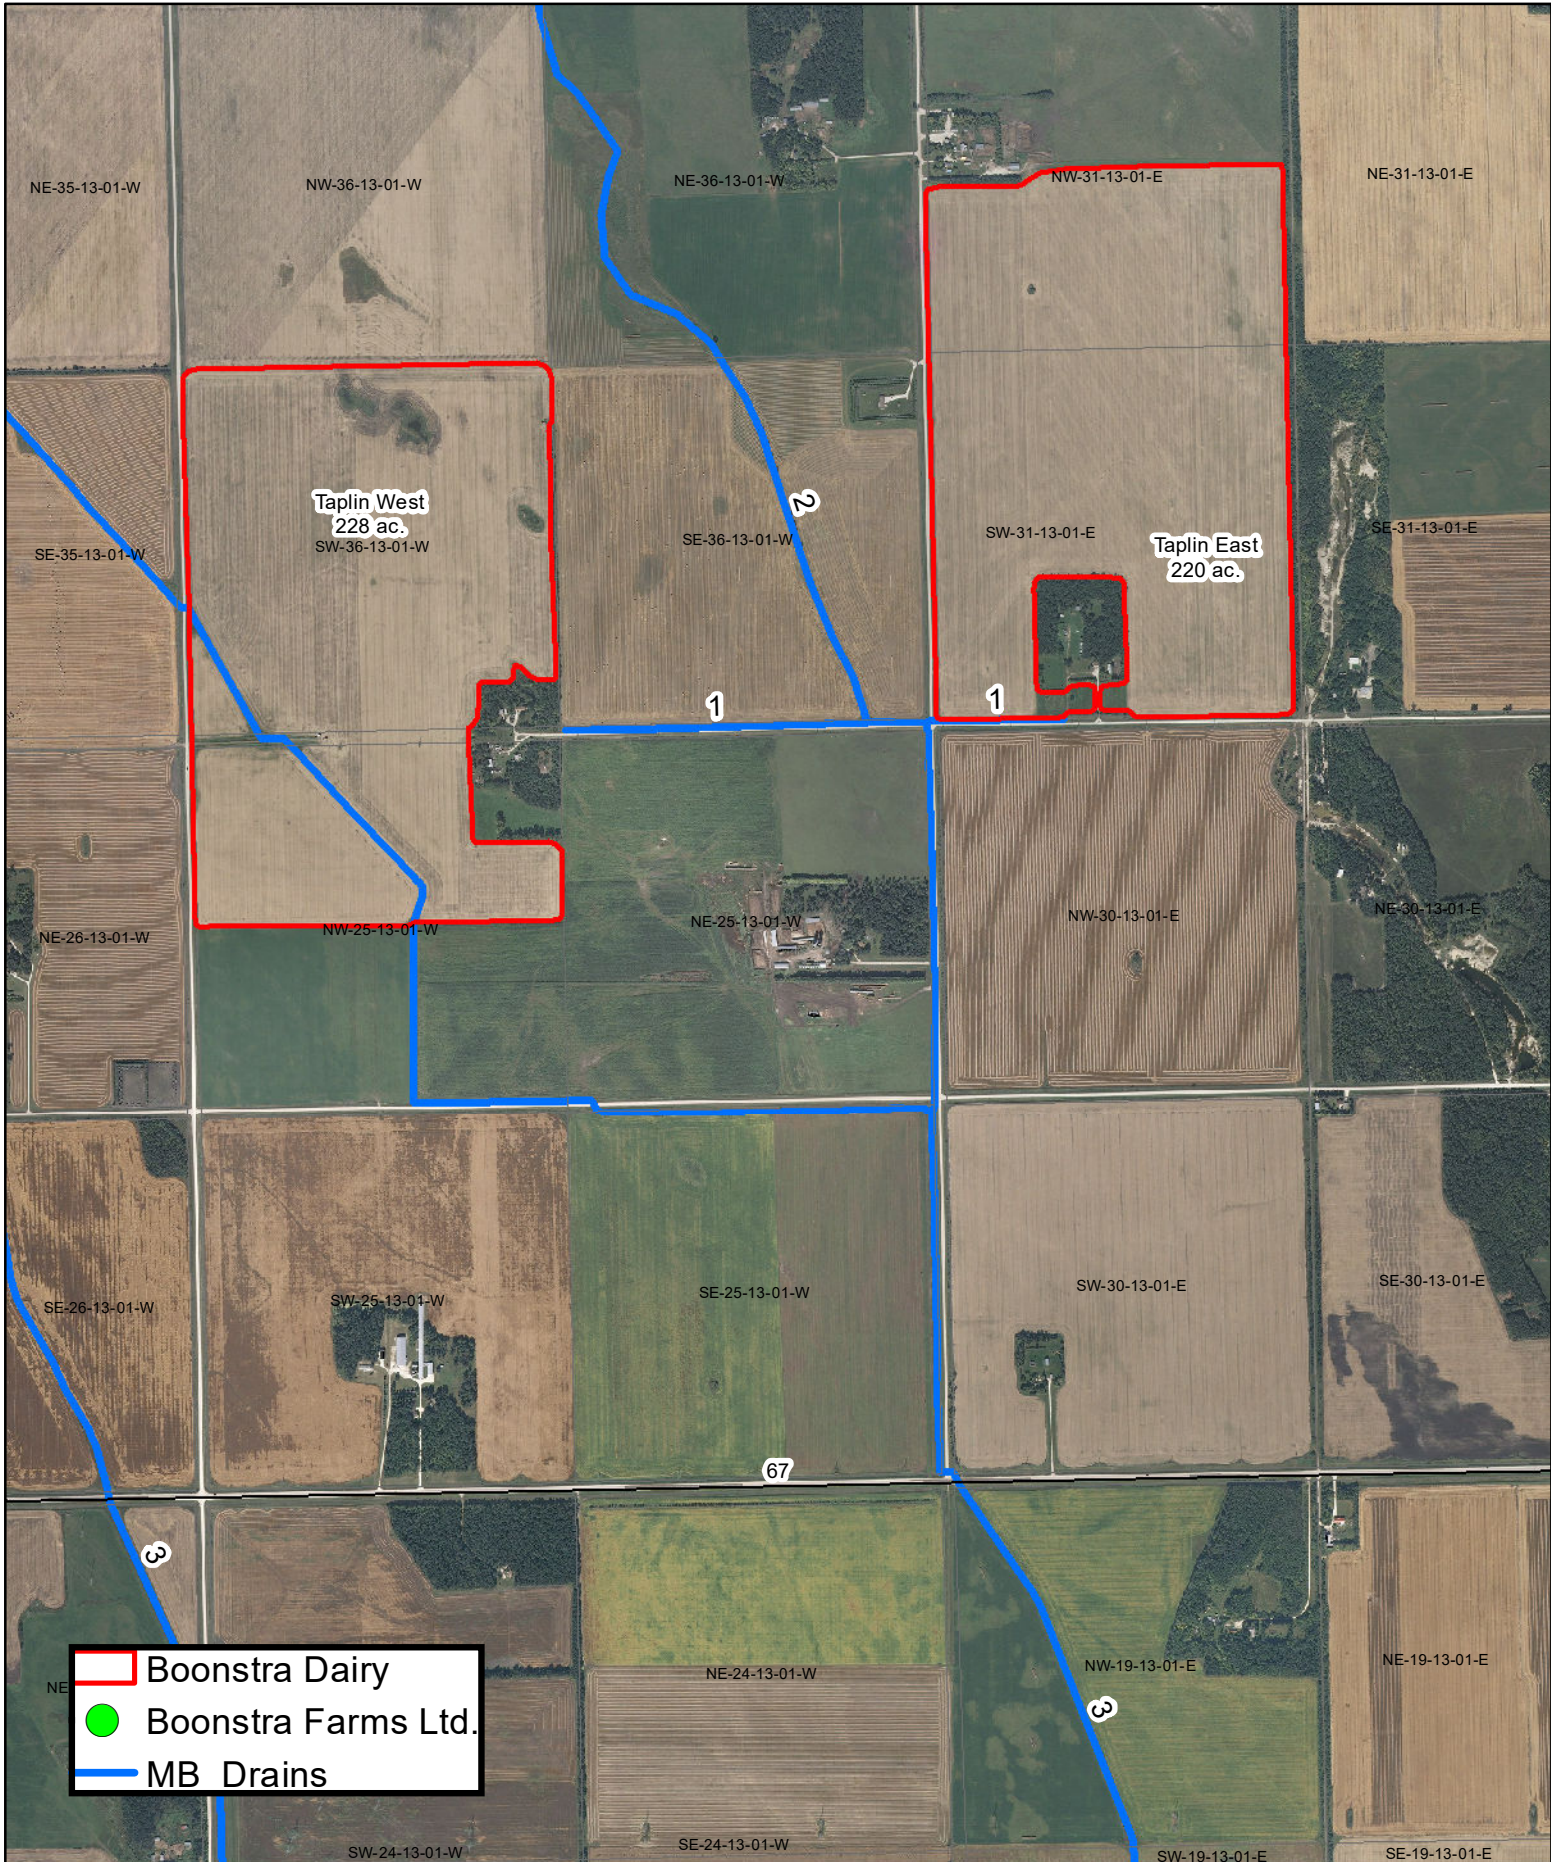

Boonstra Dairy MB Drains (Central North Area)

Boonstra Dairy MB Drains (Central South Area)

Boonstra Dairy MB Soils (Central South Area)

Boonstra Dairy

Boonstra Farms Ltd.

Detailed Soils Jan 2017

- Class 1
- Class 2
- Class 3
- Class 4
- Class 5
- Class 6
- Class 7
- Organic
- Unclassified
- Water

Boonstra Dairy MB Drains (East Area)

Boonstra Dairy MB Drains (North East Area)

-  Boonstra Dairy
-  Boonstra Farms Ltd.
-  MB Drains

Boonstra Dairy MB Drains (South West Area)

Manitoba Agriculture, Sources: Esri, Maxar, GeoEye, Earthstar Geographics, CNES/Airbus DS, USDA, USGS, AeroGRID, IGN, and the GIS User Community

Boonstra Dairy 3 Km Buffer

- 3 km buffer
- Boonstra Dairy
- Boonstra Farms Ltd.
- buildings

Boonstra Dairy Dev. Plan Desig. (Central North Area)

Boonstra Dairy Dev. Plan Desig. (Central South Area)

Boonstra Dairy Dev. Plan Desig. (East Area)

Boonstra Dairy Dev. Plan Desig. (North East Area)

Boonstra Dairy Dev. Plan Desig. (South West Area)

Manitoba Agriculture, Source: Esri, Maxar, GeoEye, Earthstar Geographics, CNES/Airbus DS, USDA, USGS, AeroGRID, IGN, and the GIS User Community