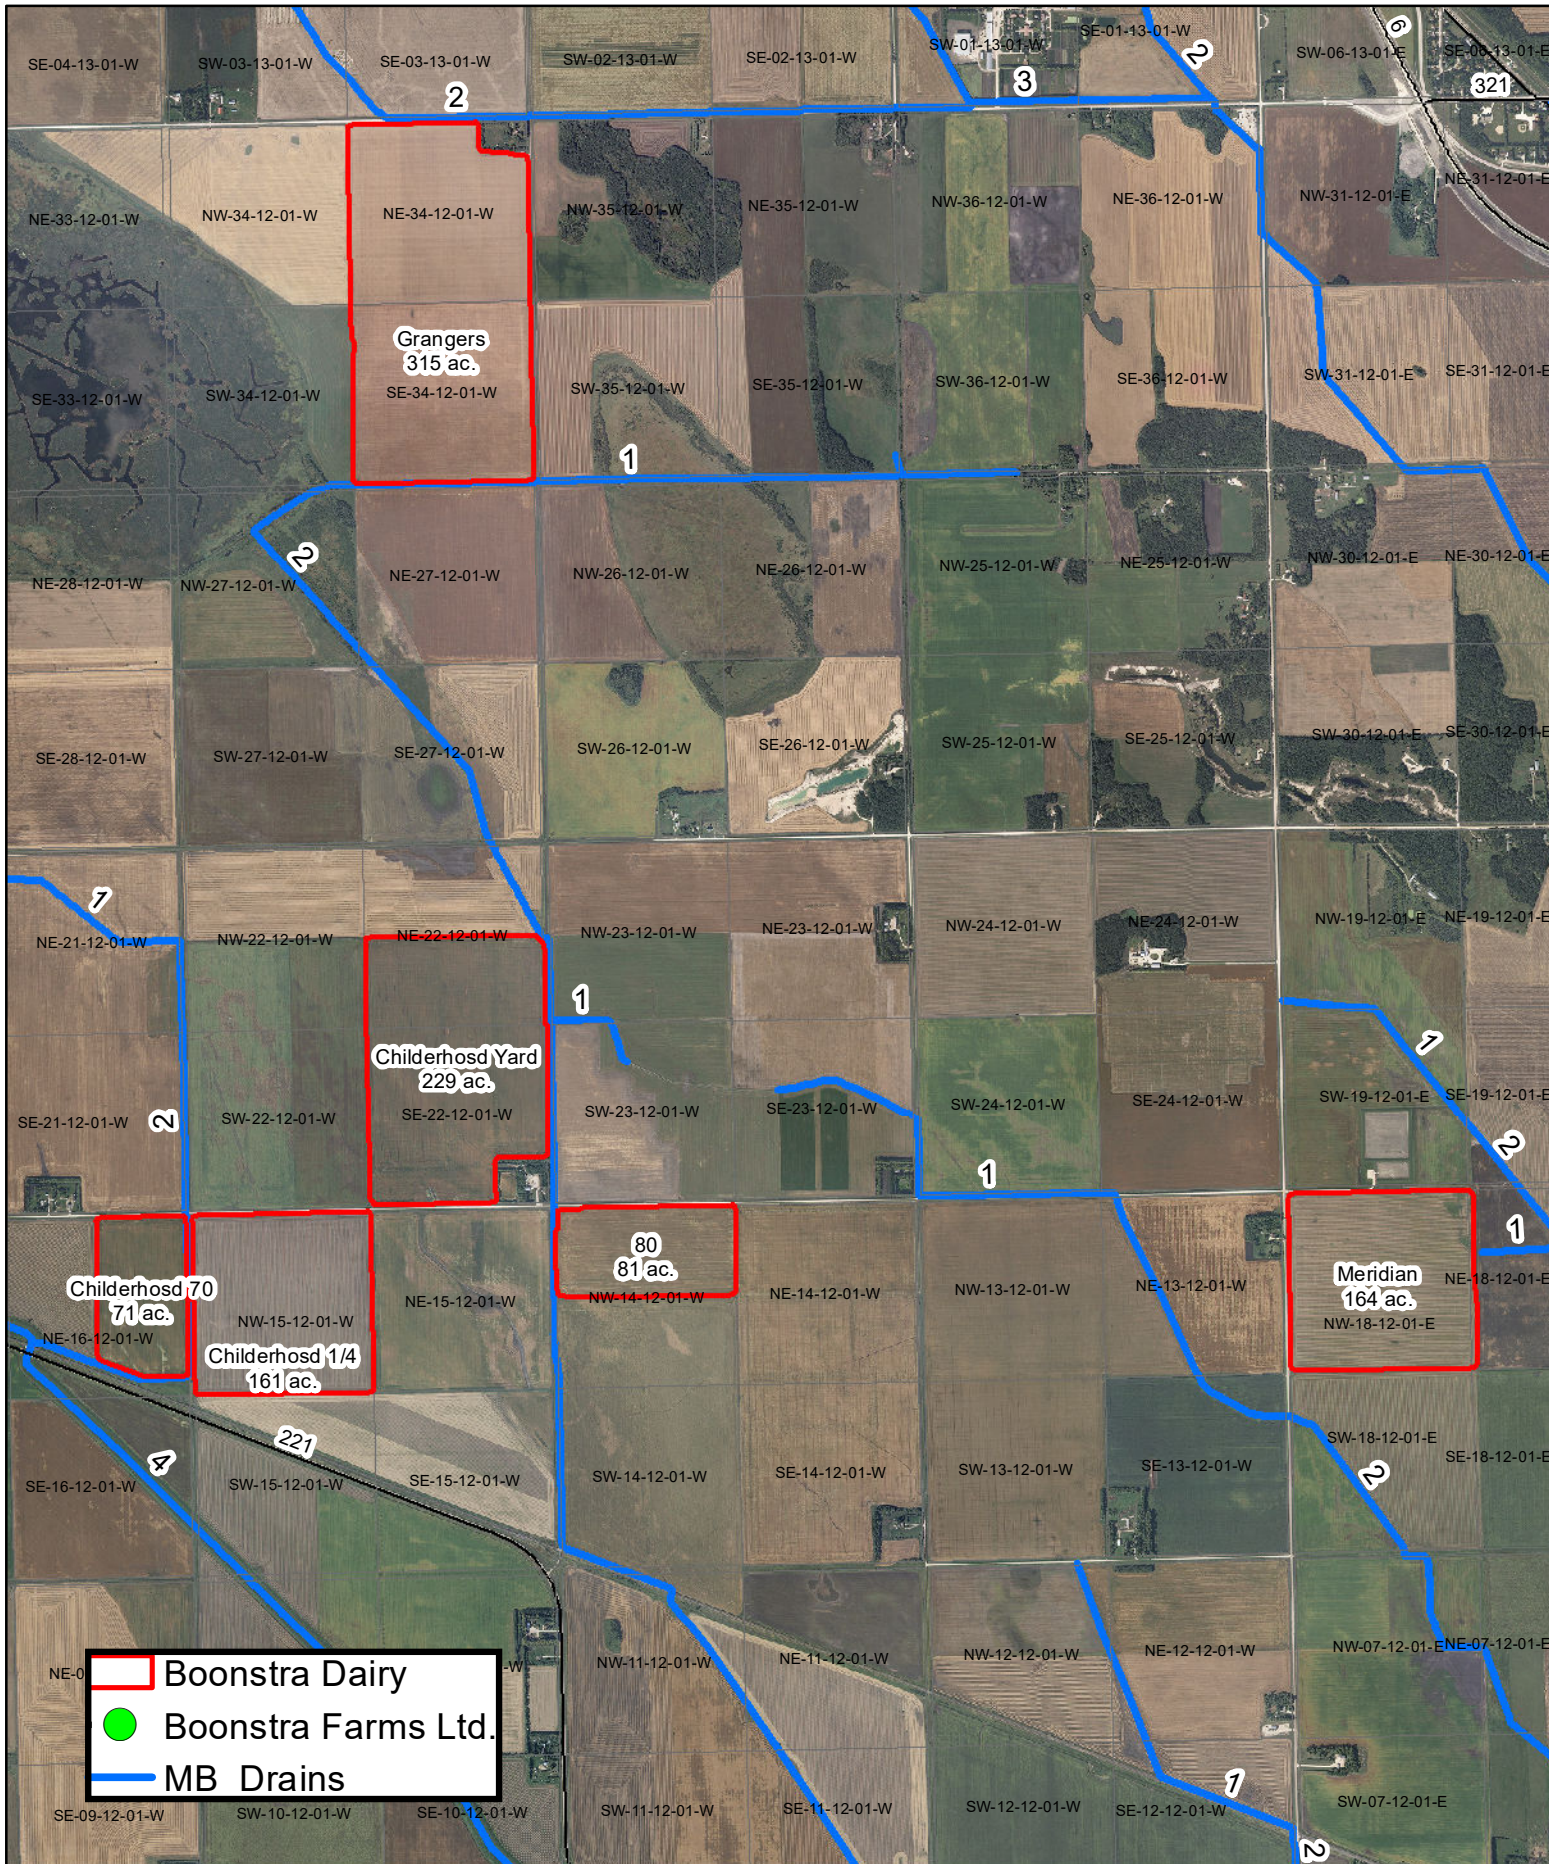

Boonstra Dairy MB Drains (Central North Area)

Boonstra Dairy MB Drains (Central South Area)

Boonstra Dairy MB Soils (Central South Area)

Boonstra Dairy

Boonstra Farms Ltd.

Detailed Soils Jan 2017

- Class 1
- Class 2
- Class 3
- Class 4
- Class 5
- Class 6
- Class 7
- Organic
- Unclassified
- Water

Boonstra Dairy MB Drains (East Area)

Boonstra Dairy MB Drains (North East Area)

-  Boonstra Dairy
-  Boonstra Farms Ltd.
-  MB Drains

Boonstra Dairy MB Drains (South West Area)

Manitoba Agriculture, Sources: Esri, Maxar, GeoEye, Earthstar Geographics, CNES/Airbus DS, USDA, USGS, AeroGRID, IGN, and the GIS User Community

Boonstra Dairy 3 Km Buffer

- 3 km buffer
- Boonstra Dairy
- Boonstra Farms Ltd.
- buildings

Boonstra Dairy Dev. Plan Desig. (Central North Area)

Boonstra Dairy Dev. Plan Desig. (Central South Area)

Boonstra Dairy Dev. Plan Desig. (East Area)

Boonstra Dairy Dev. Plan Desig. (North East Area)

Boonstra Dairy Dev. Plan Desig. (South West Area)

Manitoba Agriculture, Source: Esri, Maxar, GeoEye, Earthstar Geographics, CNES/Airbus DS, USDA, USGS, AeroGRID, IGN, and the GIS User Community