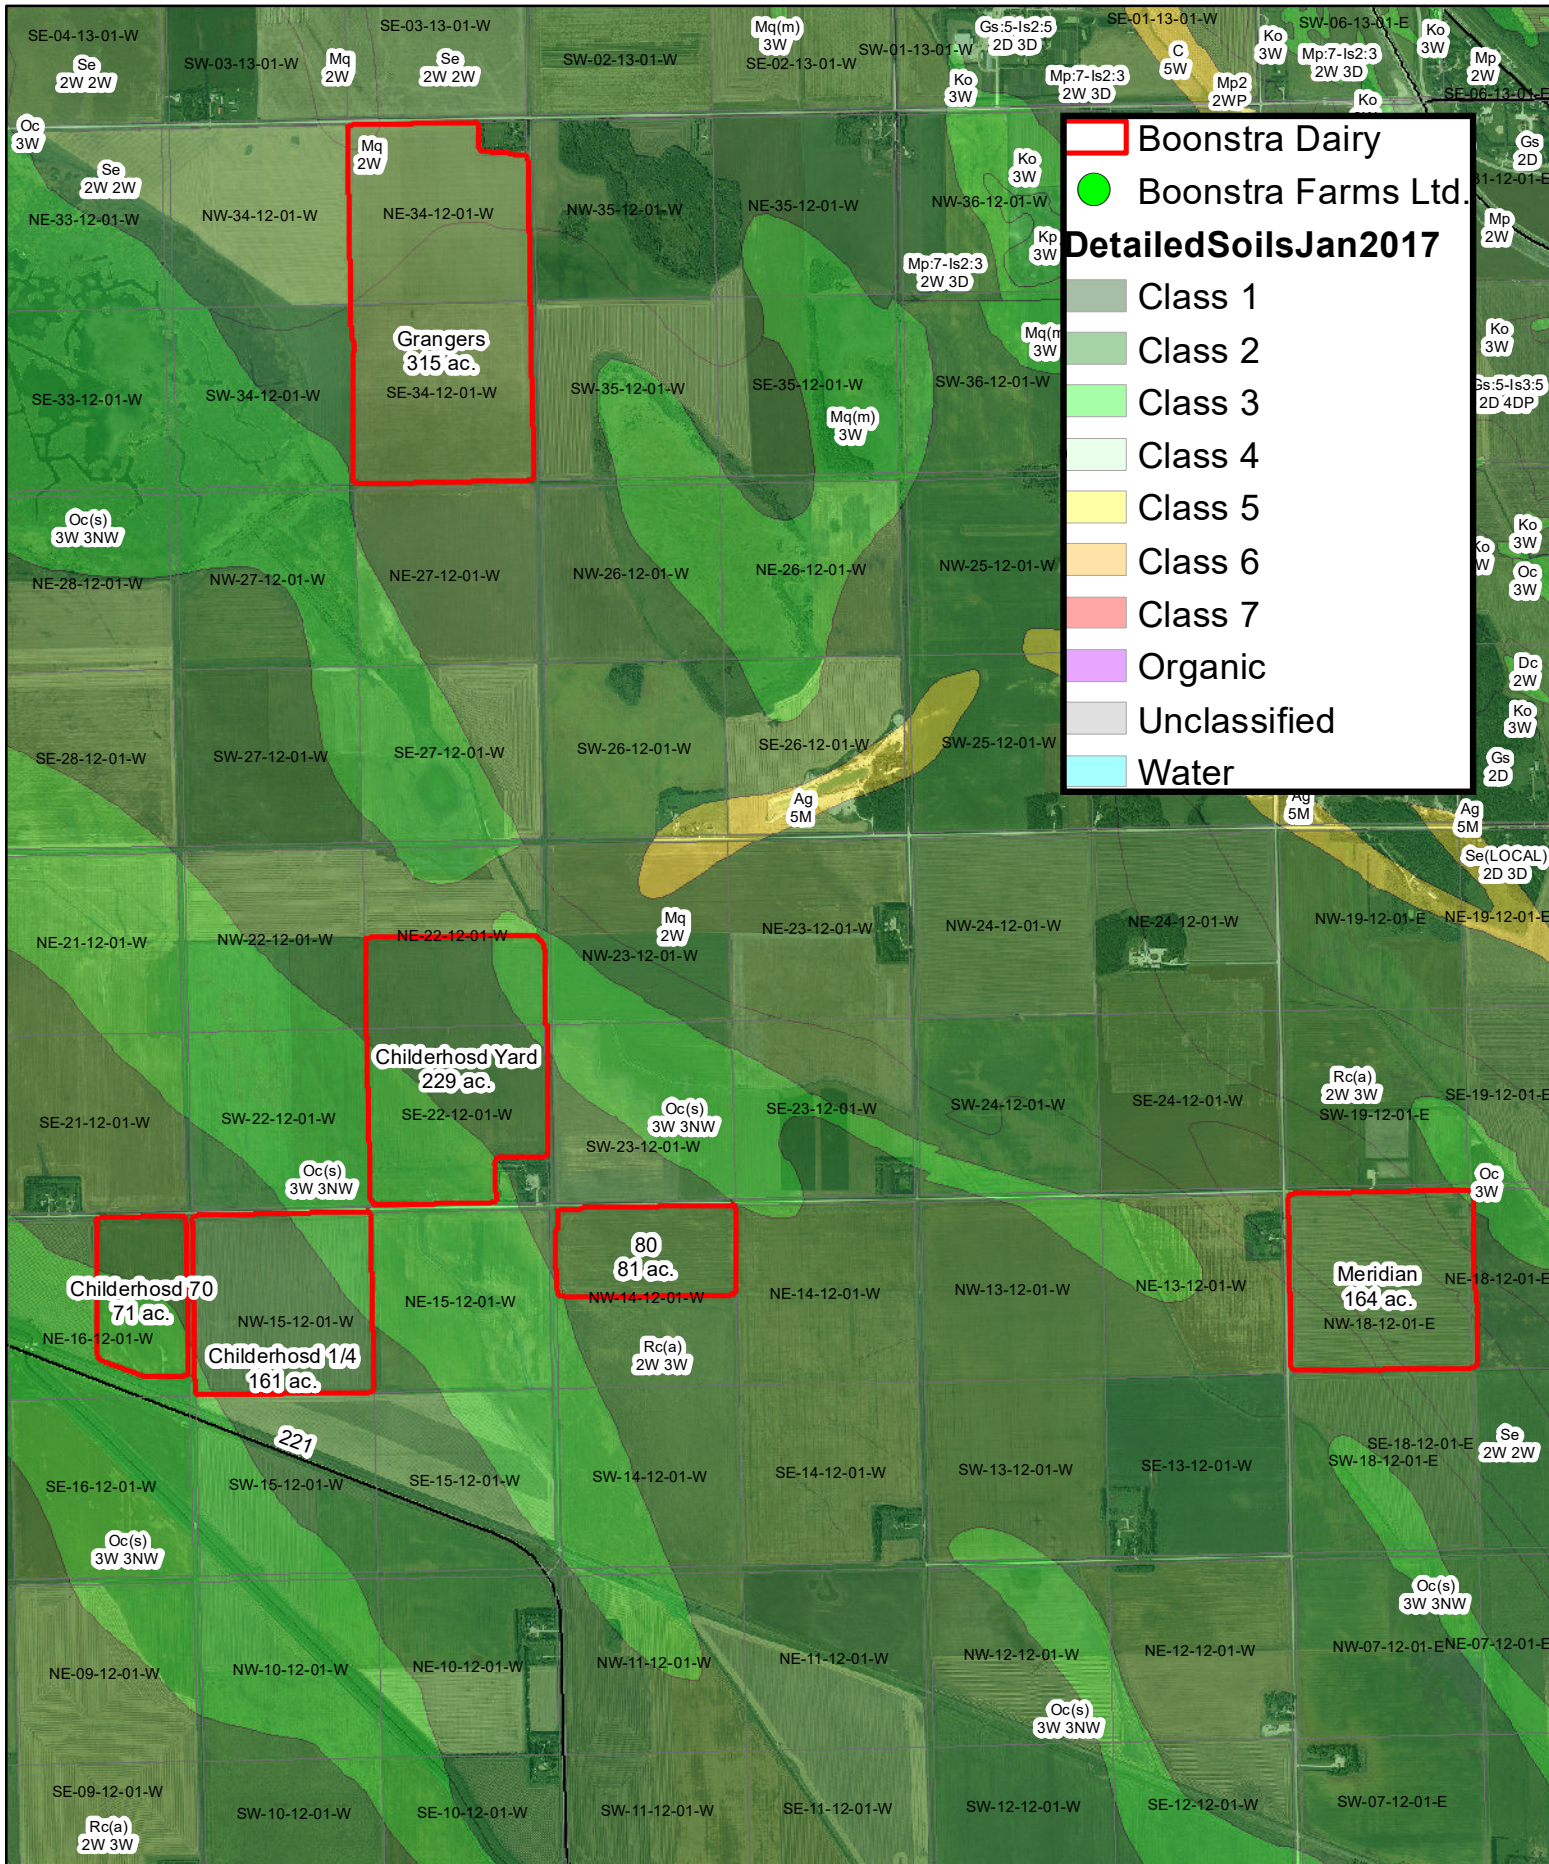

Boonstra Dairy MB Soils (East Area)

Boonstra Dairy

Boonstra Farms Ltd.

Detailed Soils Jan 2017

- Class 1
- Class 2
- Class 3
- Class 4
- Class 5
- Class 6
- Class 7
- Organic
- Unclassified
- Water