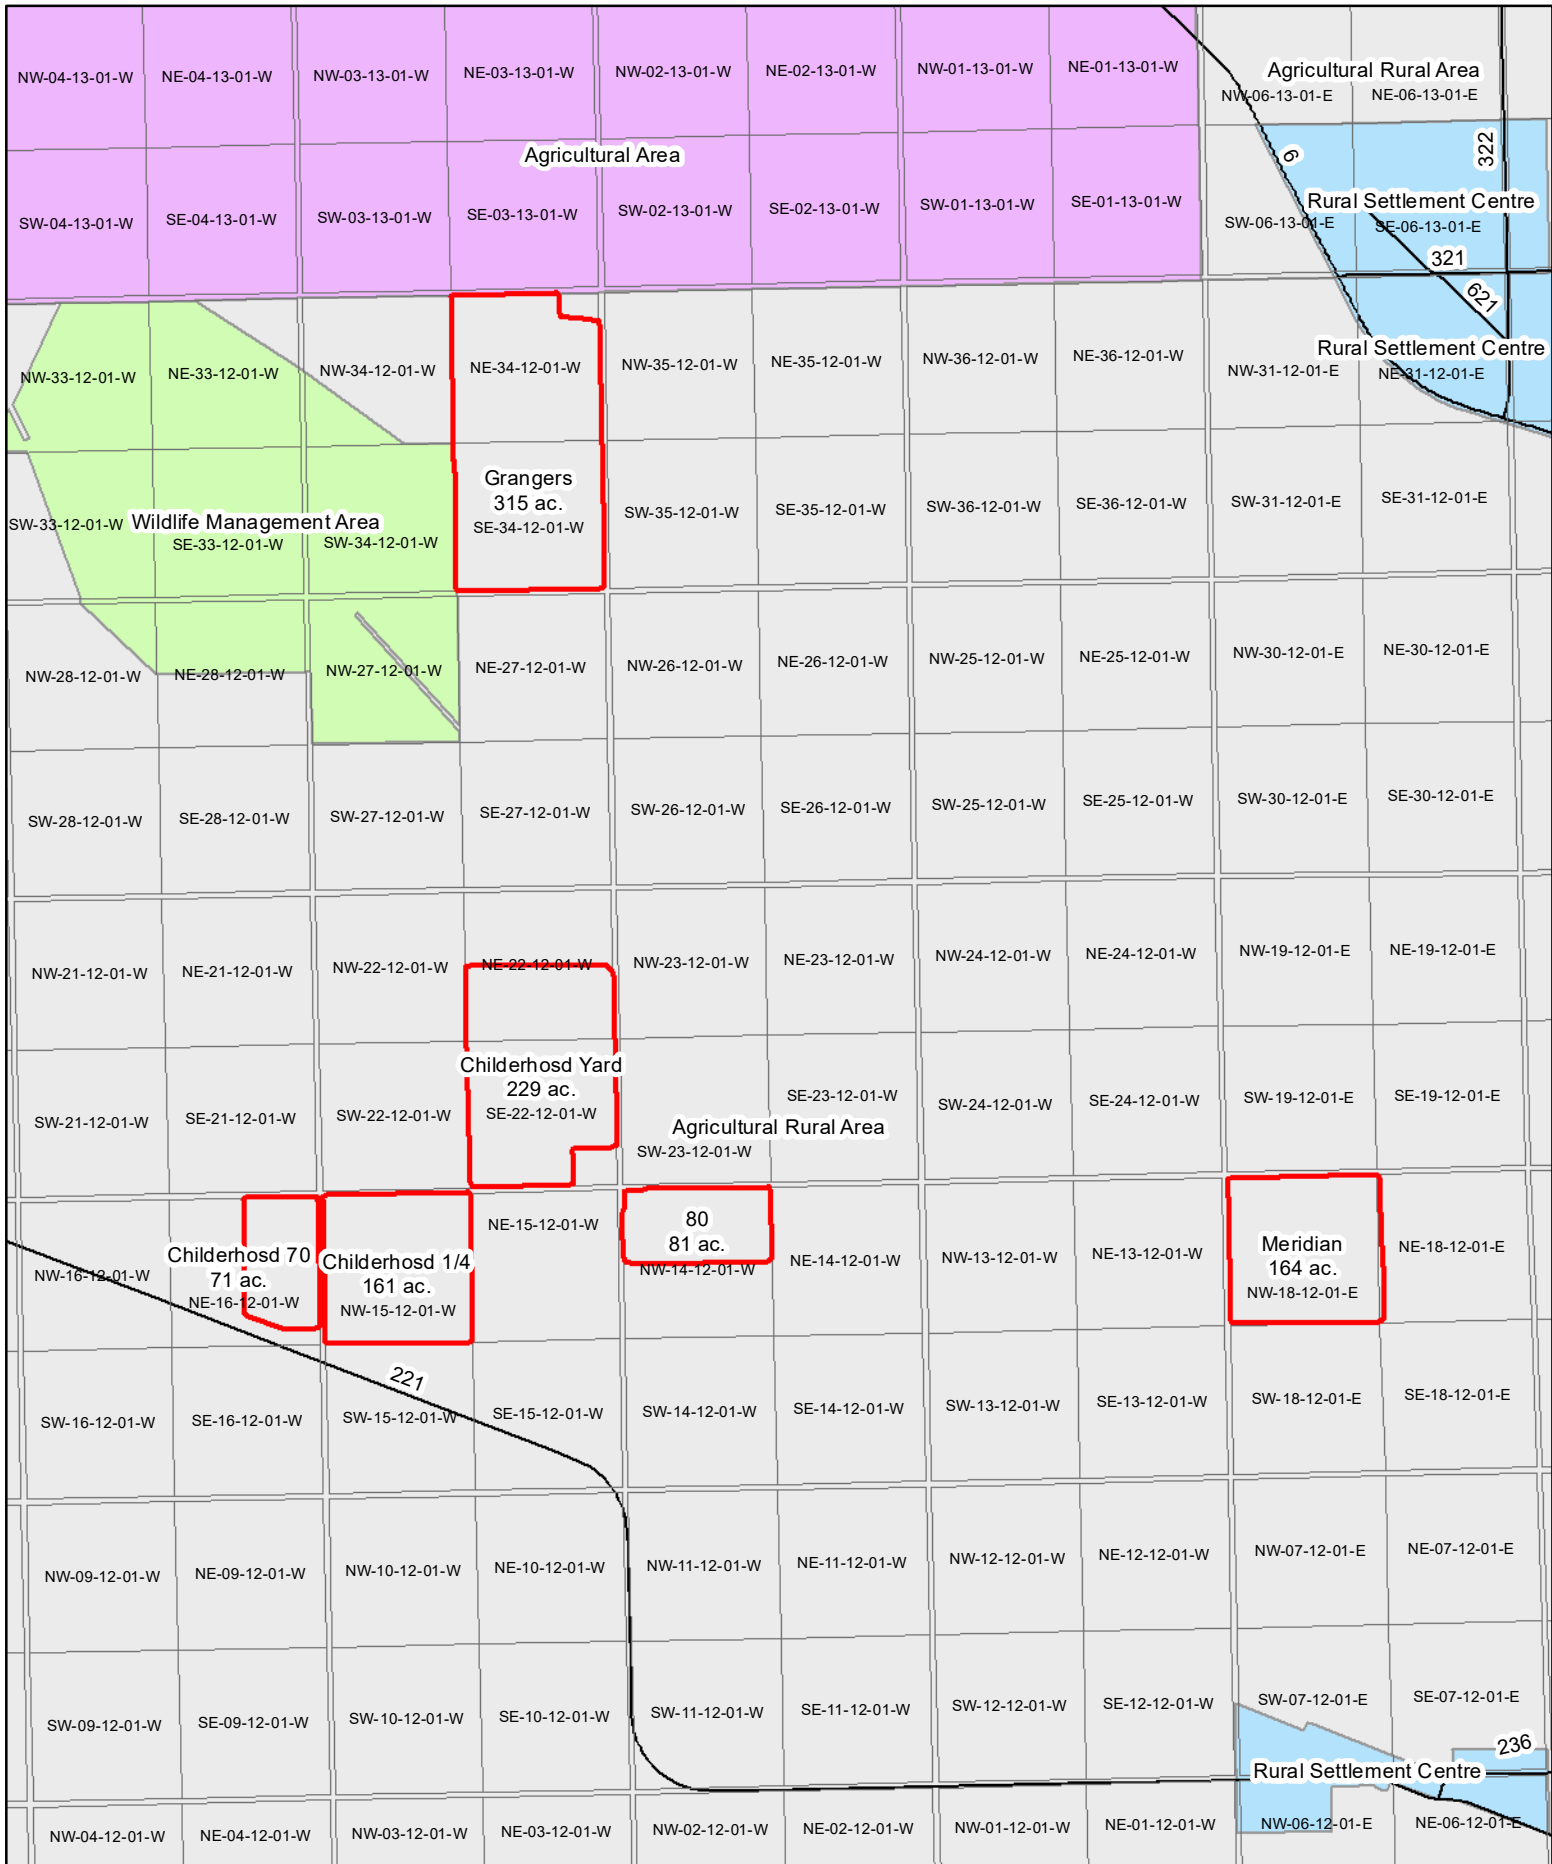

Boonstra Dairy MB Drains (East Area)

Boonstra Dairy MB Drains (North East Area)

-  Boonstra Dairy
-  Boonstra Farms Ltd.
-  MB Drains

Boonstra Dairy MB Drains (South West Area)

Manitoba Agriculture, Sources: Esri, Maxar, GeoEye, Earthstar Geographics, CNES/Airbus DS, USDA, USGS, AeroGRID, IGN, and the GIS User Community

Boonstra Dairy 3 Km Buffer

- 3 km buffer
- Boonstra Dairy
- Boonstra Farms Ltd.
- buildings

Boonstra Dairy Dev. Plan Desig. (Central North Area)

Boonstra Dairy Dev. Plan Desig. (Central South Area)

Boonstra Dairy Dev. Plan Desig. (East Area)

Boonstra Dairy Dev. Plan Desig. (North East Area)

Boonstra Dairy Dev. Plan Desig. (South West Area)

Manitoba Agriculture, Source: Esri, Maxar, GeoEye, Earthstar Geographics, CNES/Airbus DS, USDA, USGS, AeroGRID, IGN, and the GIS User Community

Boonstra Dairy Zoning Bylaw (Central North Area)

Boonstra Dairy Zoning Bylaw (Central South Area)

Boonstra Dairy Zoning Bylaw (East Area)

Boonstra Dairy Zoning Bylaw (North East Area)

Boonstra Dairy Zoning Bylaw (South West Area)