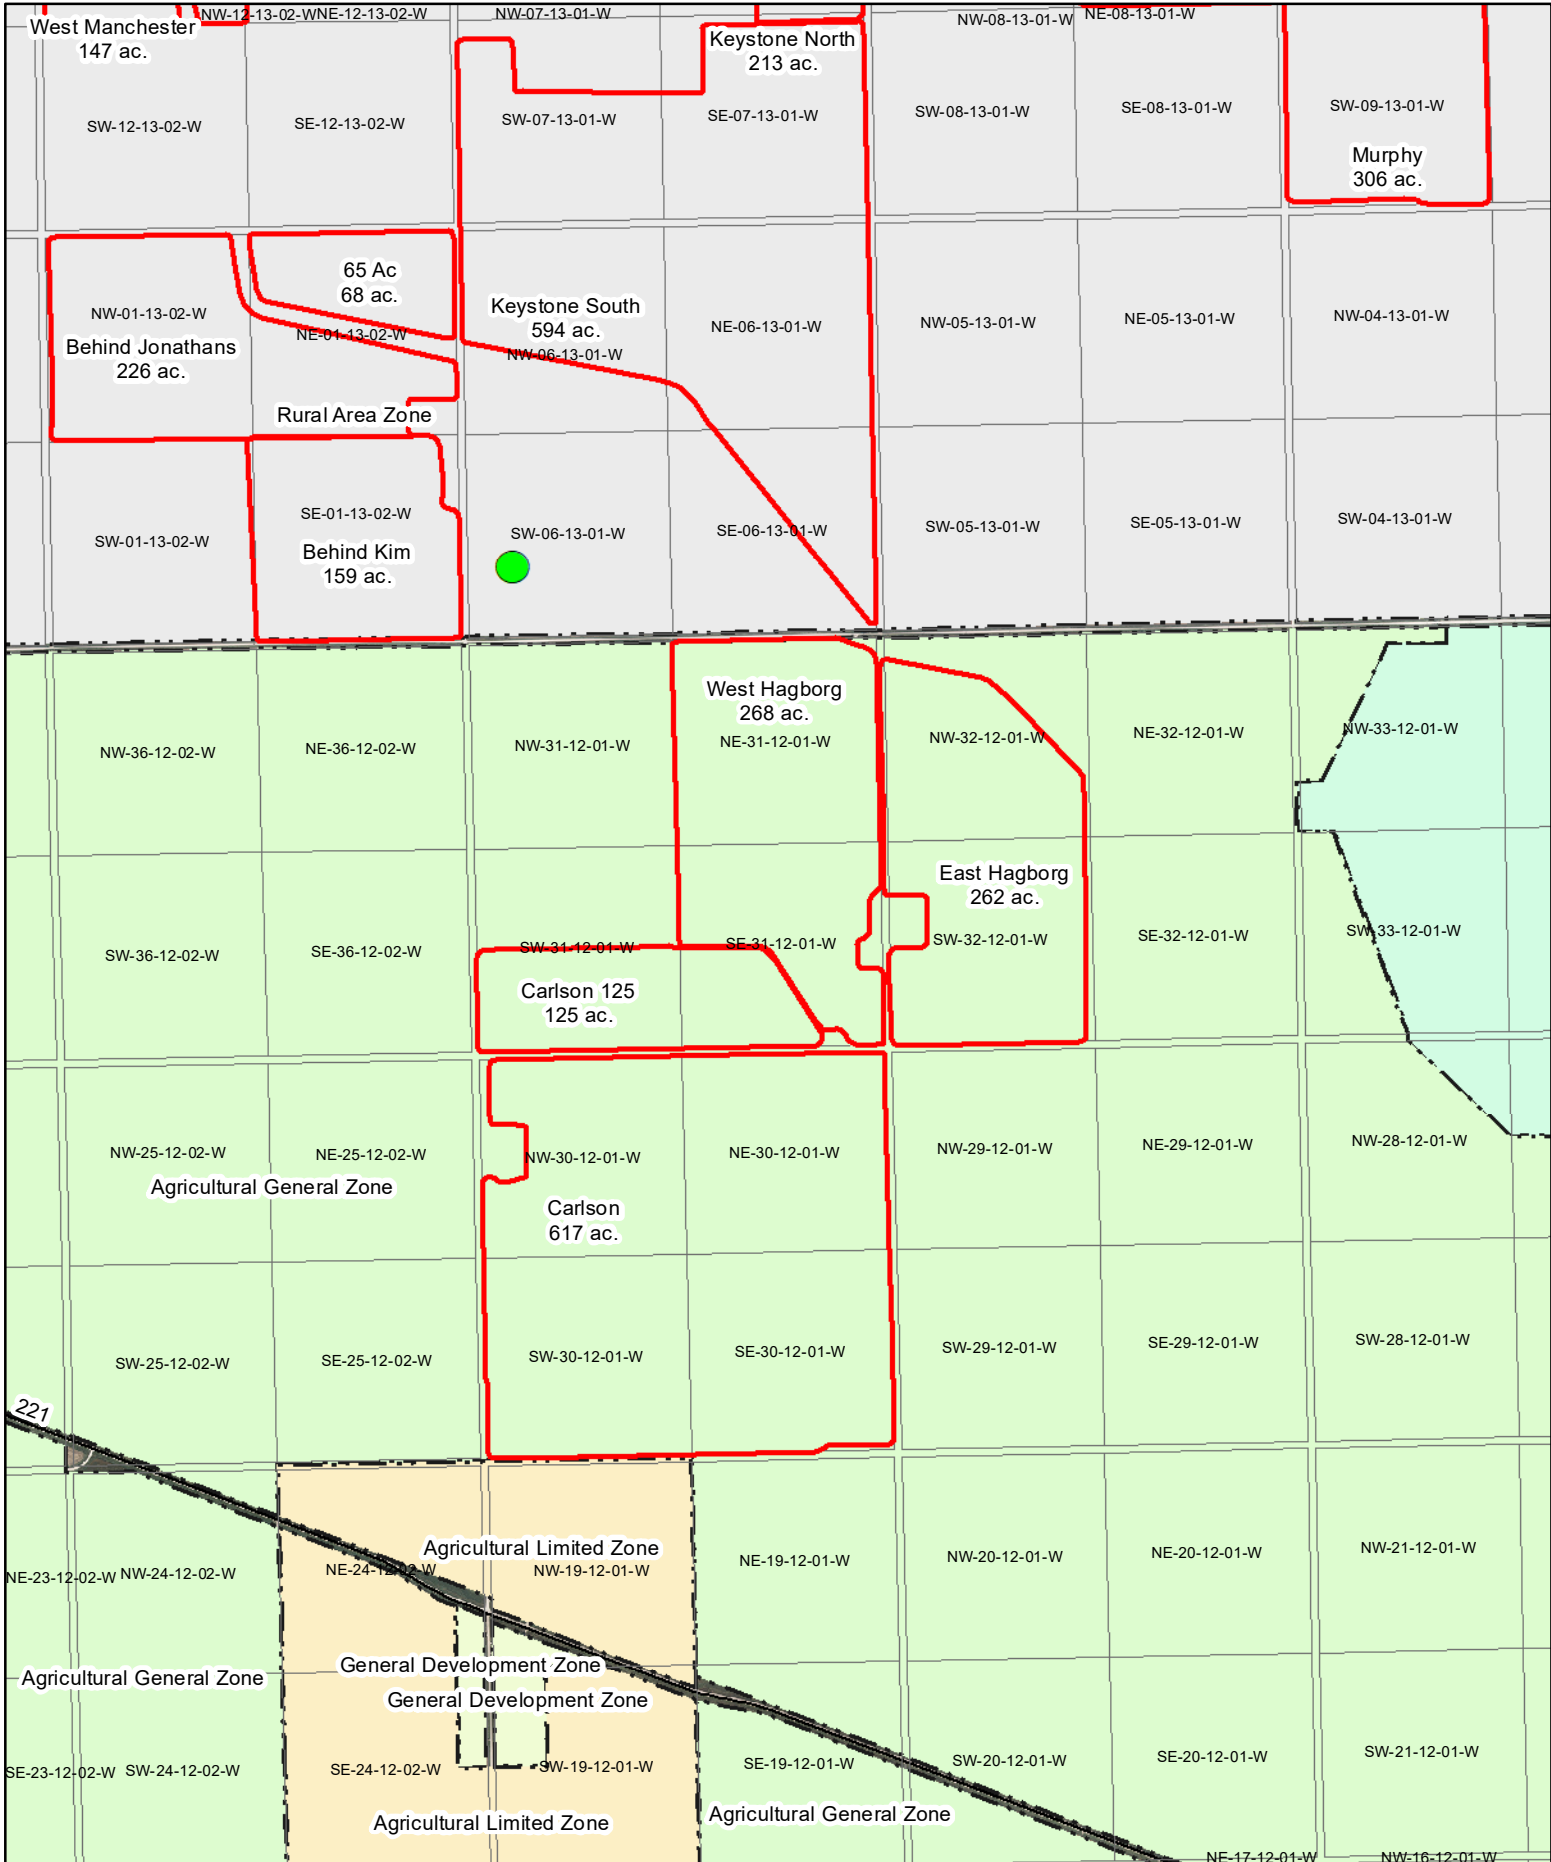

Boonstra Dairy MB Drains (East Area)

Boonstra Dairy MB Drains (North East Area)

-  Boonstra Dairy
-  Boonstra Farms Ltd.
-  MB Drains

Boonstra Dairy MB Drains (South West Area)

Manitoba Agriculture, Sources: Esri, Maxar, GeoEye, Earthstar Geographics, CNES/Airbus DS, USDA, USGS, AeroGRID, IGN, and the GIS User Community

Boonstra Dairy 3 Km Buffer

- 3 km buffer
- Boonstra Dairy
- Boonstra Farms Ltd.
- buildings

Boonstra Dairy Dev. Plan Desig. (Central North Area)

Boonstra Dairy Dev. Plan Desig. (Central South Area)

Boonstra Dairy Dev. Plan Desig. (East Area)

Boonstra Dairy Dev. Plan Desig. (North East Area)

Boonstra Dairy Dev. Plan Desig. (South West Area)

Manitoba Agriculture, Source: Esri, Maxar, GeoEye, Earthstar Geographics, CNES/Airbus DS, USDA, USGS, AeroGRID, IGN, and the GIS User Community

Boonstra Dairy Zoning Bylaw (Central North Area)

Boonstra Dairy Zoning Bylaw (Central South Area)

Boonstra Dairy Zoning Bylaw (East Area)

Boonstra Dairy Zoning Bylaw (North East Area)

Boonstra Dairy Zoning Bylaw (South West Area)