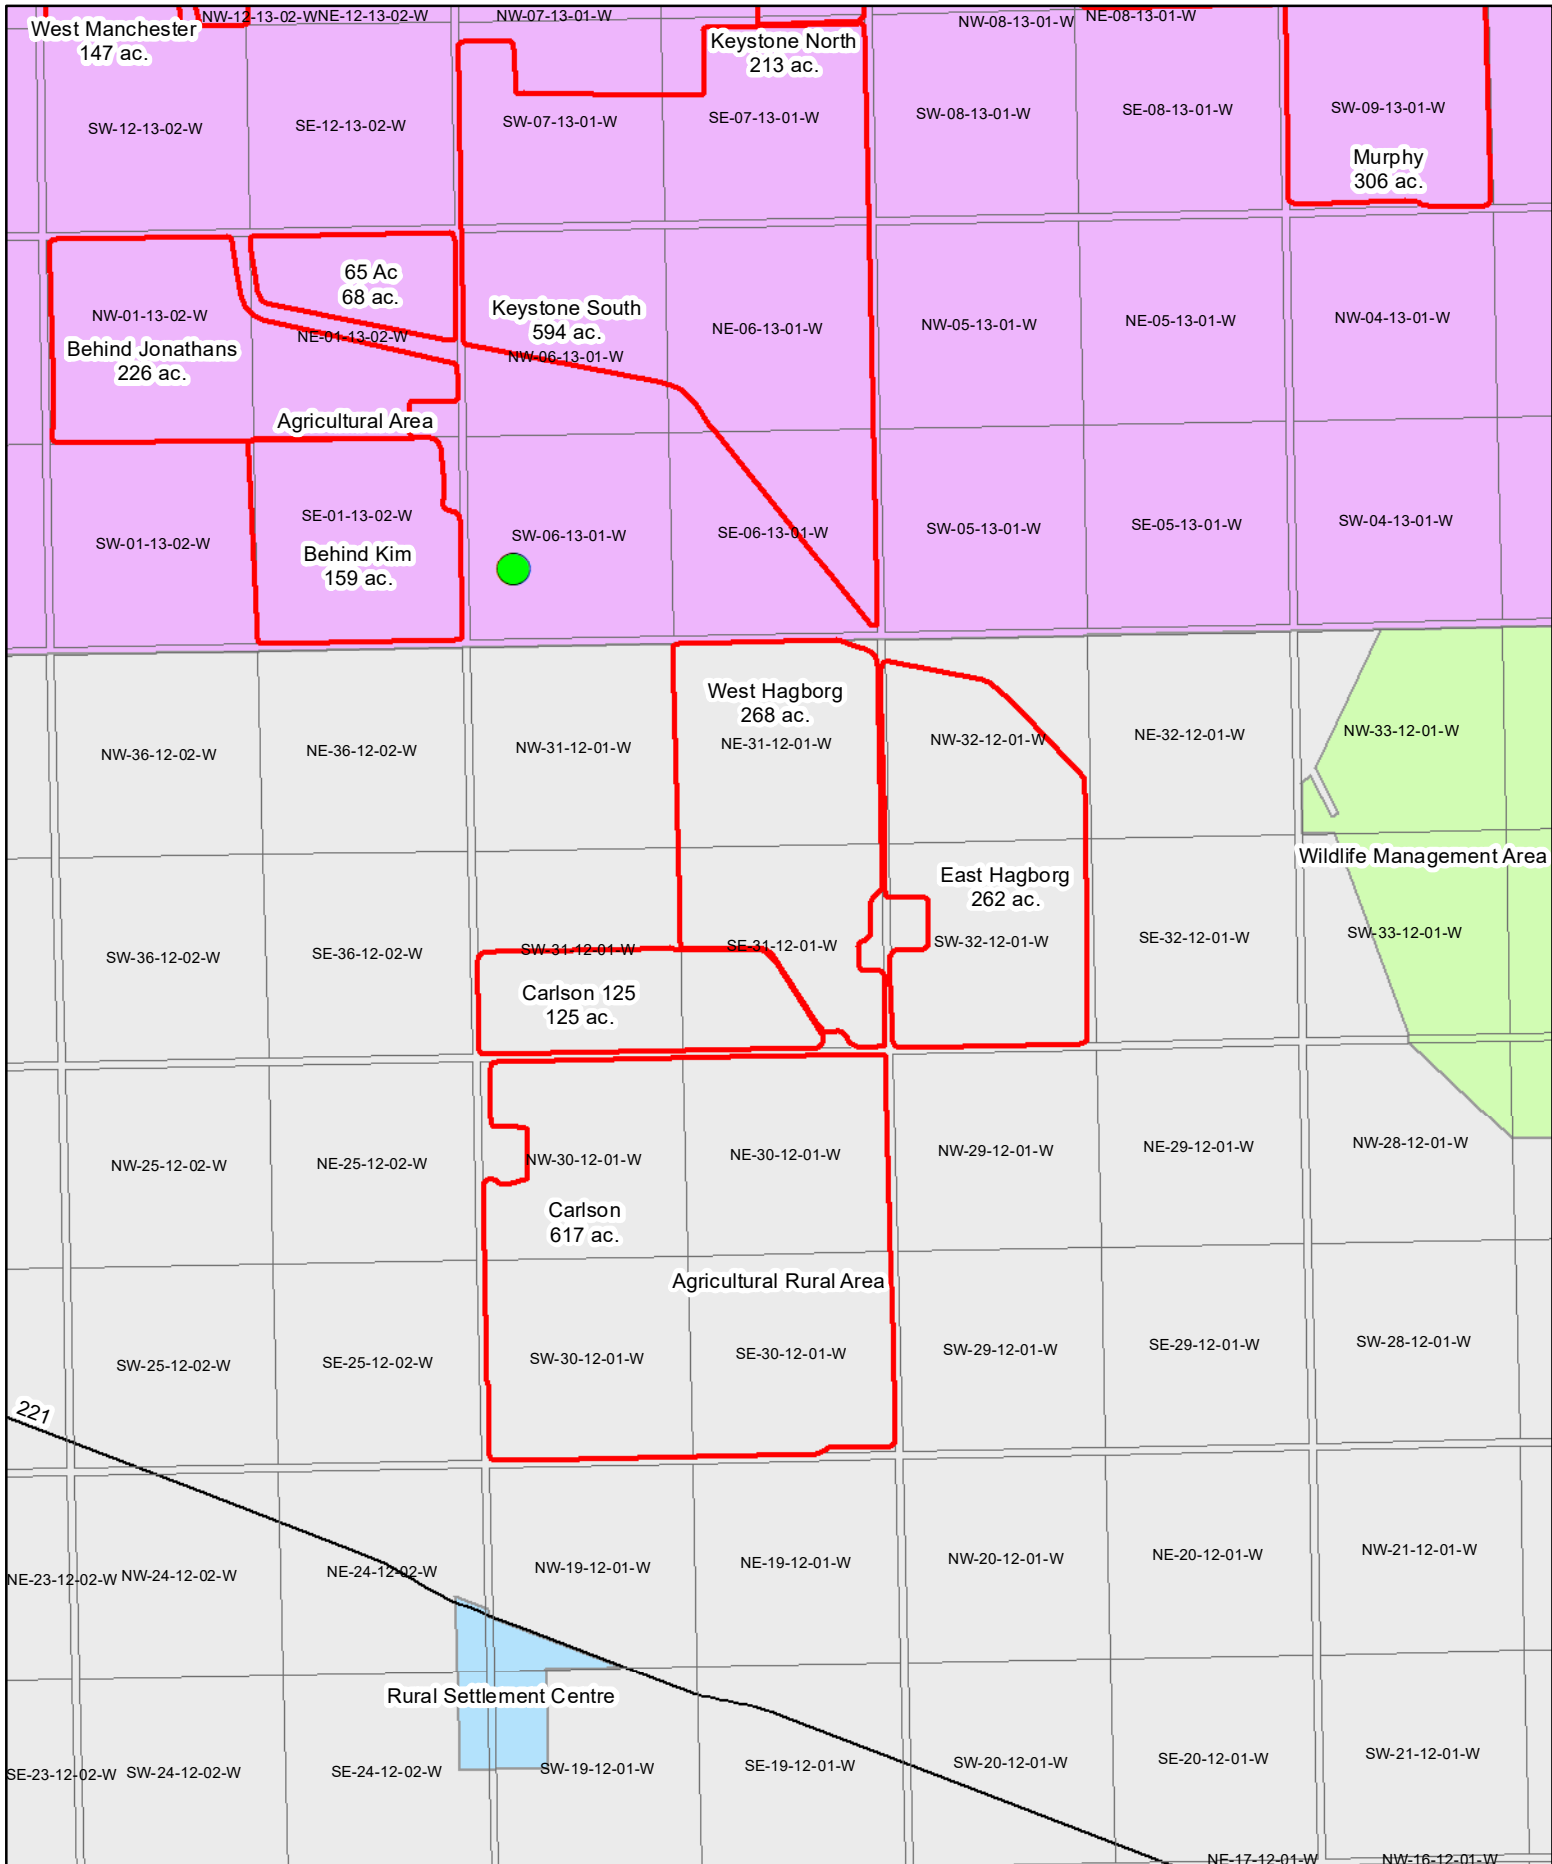

Boonstra Dairy MB Drains (East Area)

Boonstra Dairy MB Drains (North East Area)

-  Boonstra Dairy
-  Boonstra Farms Ltd.
-  MB Drains

Boonstra Dairy MB Drains (South West Area)

Manitoba Agriculture, Sources: Esri, Maxar, GeoEye, Earthstar Geographics, CNES/Airbus DS, USDA, USGS, AeroGRID, IGN, and the GIS User Community

Boonstra Dairy 3 Km Buffer

- 3 km buffer
- Boonstra Dairy
- Boonstra Farms Ltd.
- buildings

Boonstra Dairy Dev. Plan Desig. (Central North Area)

Boonstra Dairy Dev. Plan Desig. (Central South Area)

Boonstra Dairy Dev. Plan Desig. (East Area)

Boonstra Dairy Dev. Plan Desig. (North East Area)

Boonstra Dairy Dev. Plan Desig. (South West Area)

Manitoba Agriculture, Source: Esri, Maxar, GeoEye, Earthstar Geographics, CNES/Airbus DS, USDA, USGS, AeroGRID, IGN, and the GIS User Community

Boonstra Dairy Zoning Bylaw (Central North Area)

Boonstra Dairy Zoning Bylaw (Central South Area)

Boonstra Dairy Zoning Bylaw (East Area)

Boonstra Dairy Zoning Bylaw (North East Area)

Boonstra Dairy Zoning Bylaw (South West Area)