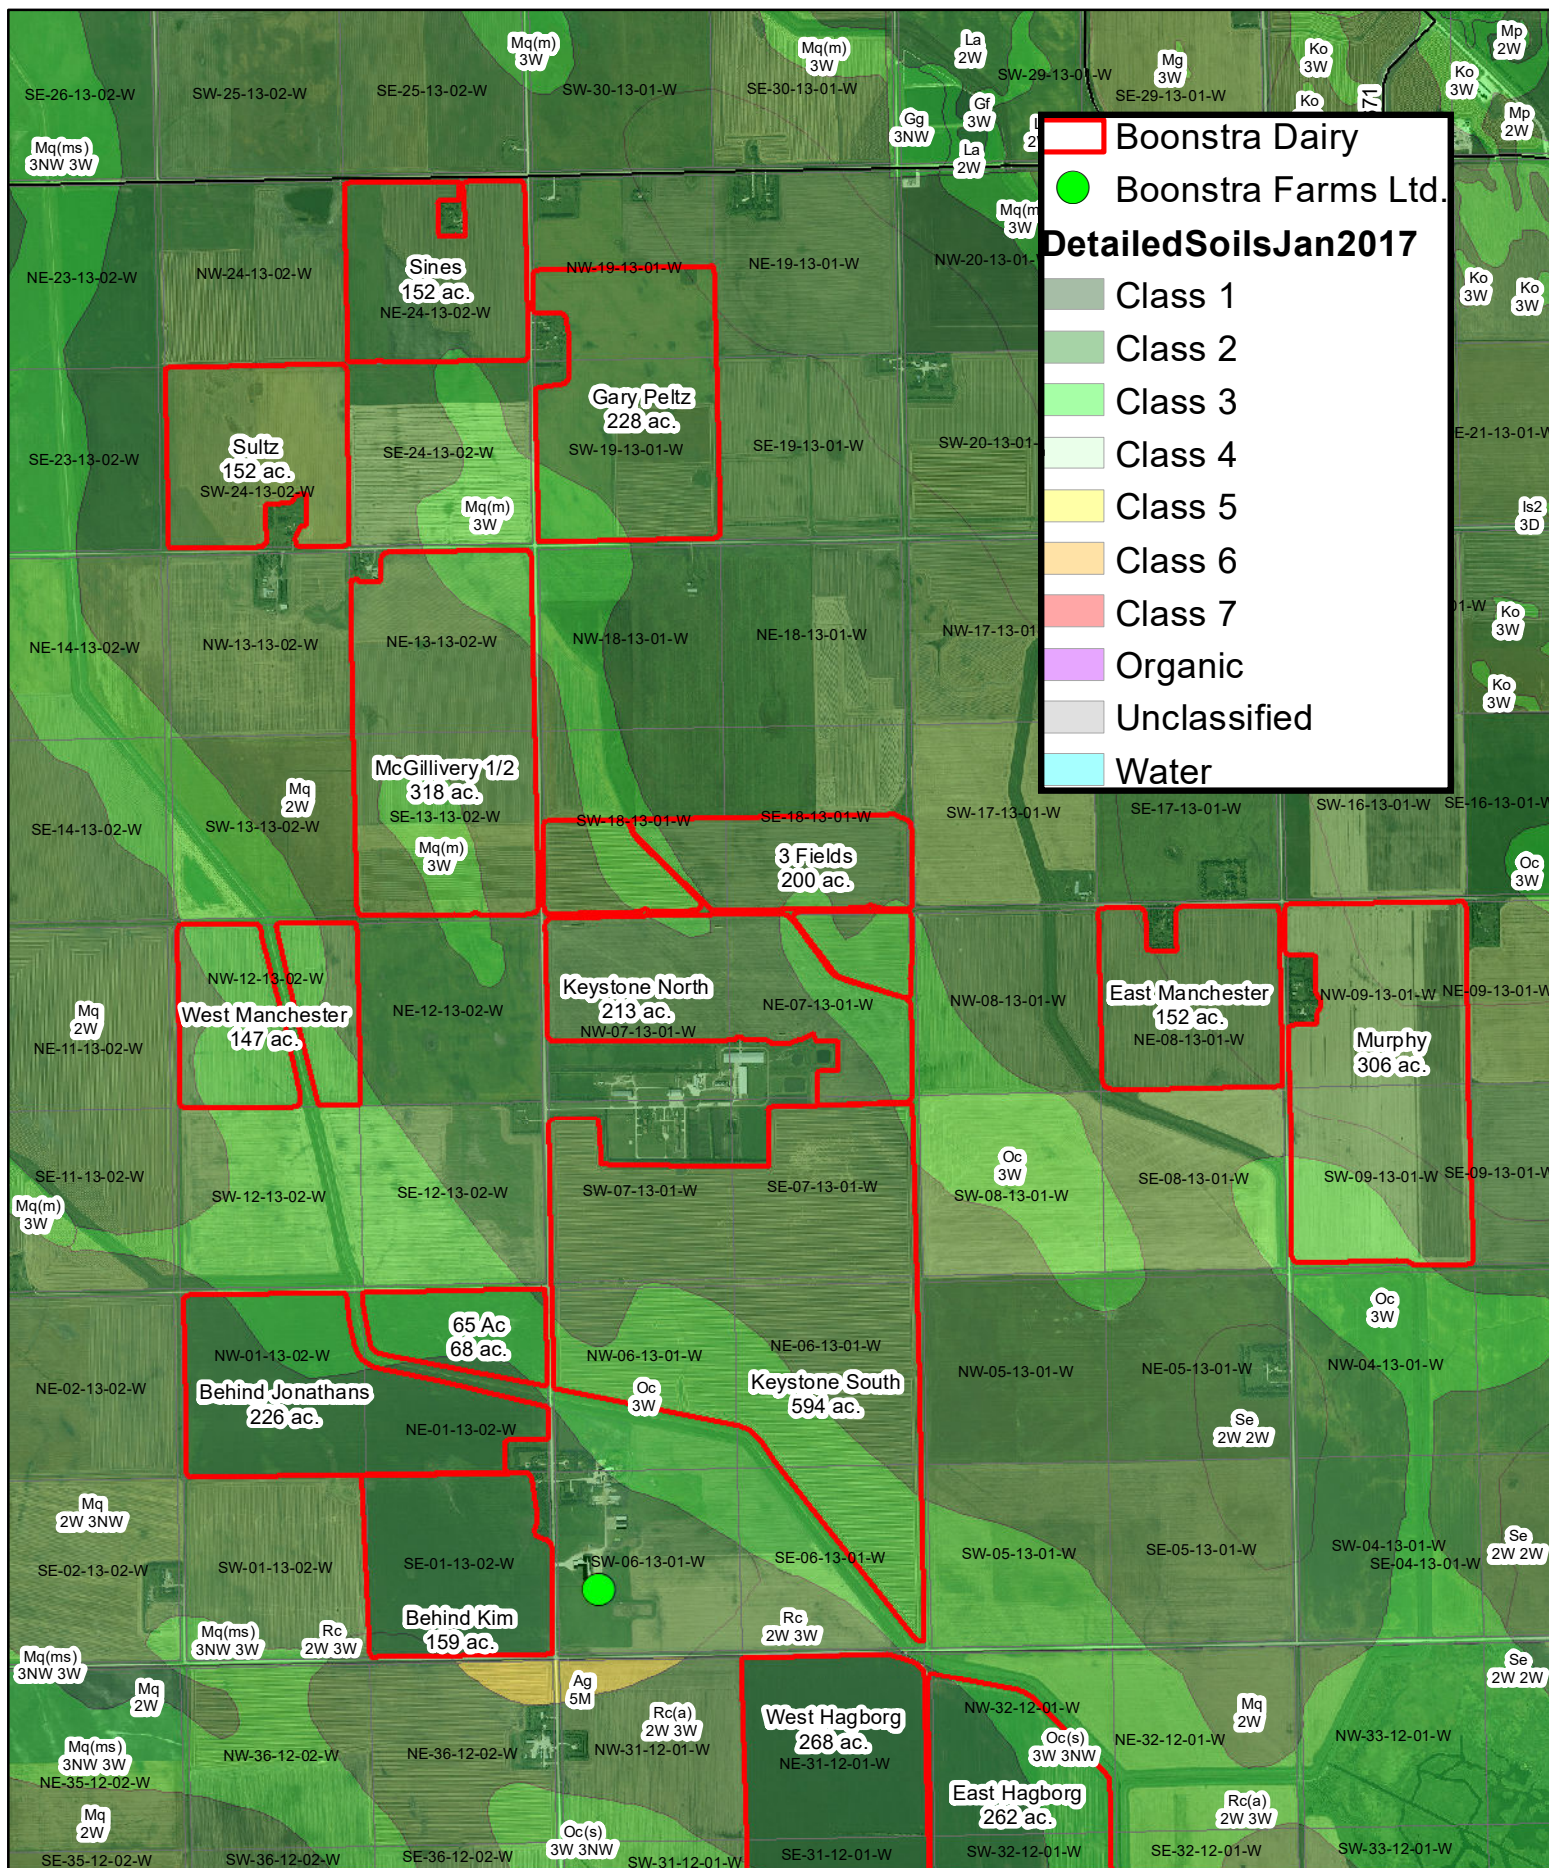

Boonstra Dairy MB Soils (Central North Area)

Boonstra Dairy

Boonstra Farms Ltd.

Detailed Soils Jan 2017

- Class 1
- Class 2
- Class 3
- Class 4
- Class 5
- Class 6
- Class 7
- Organic
- Unclassified
- Water