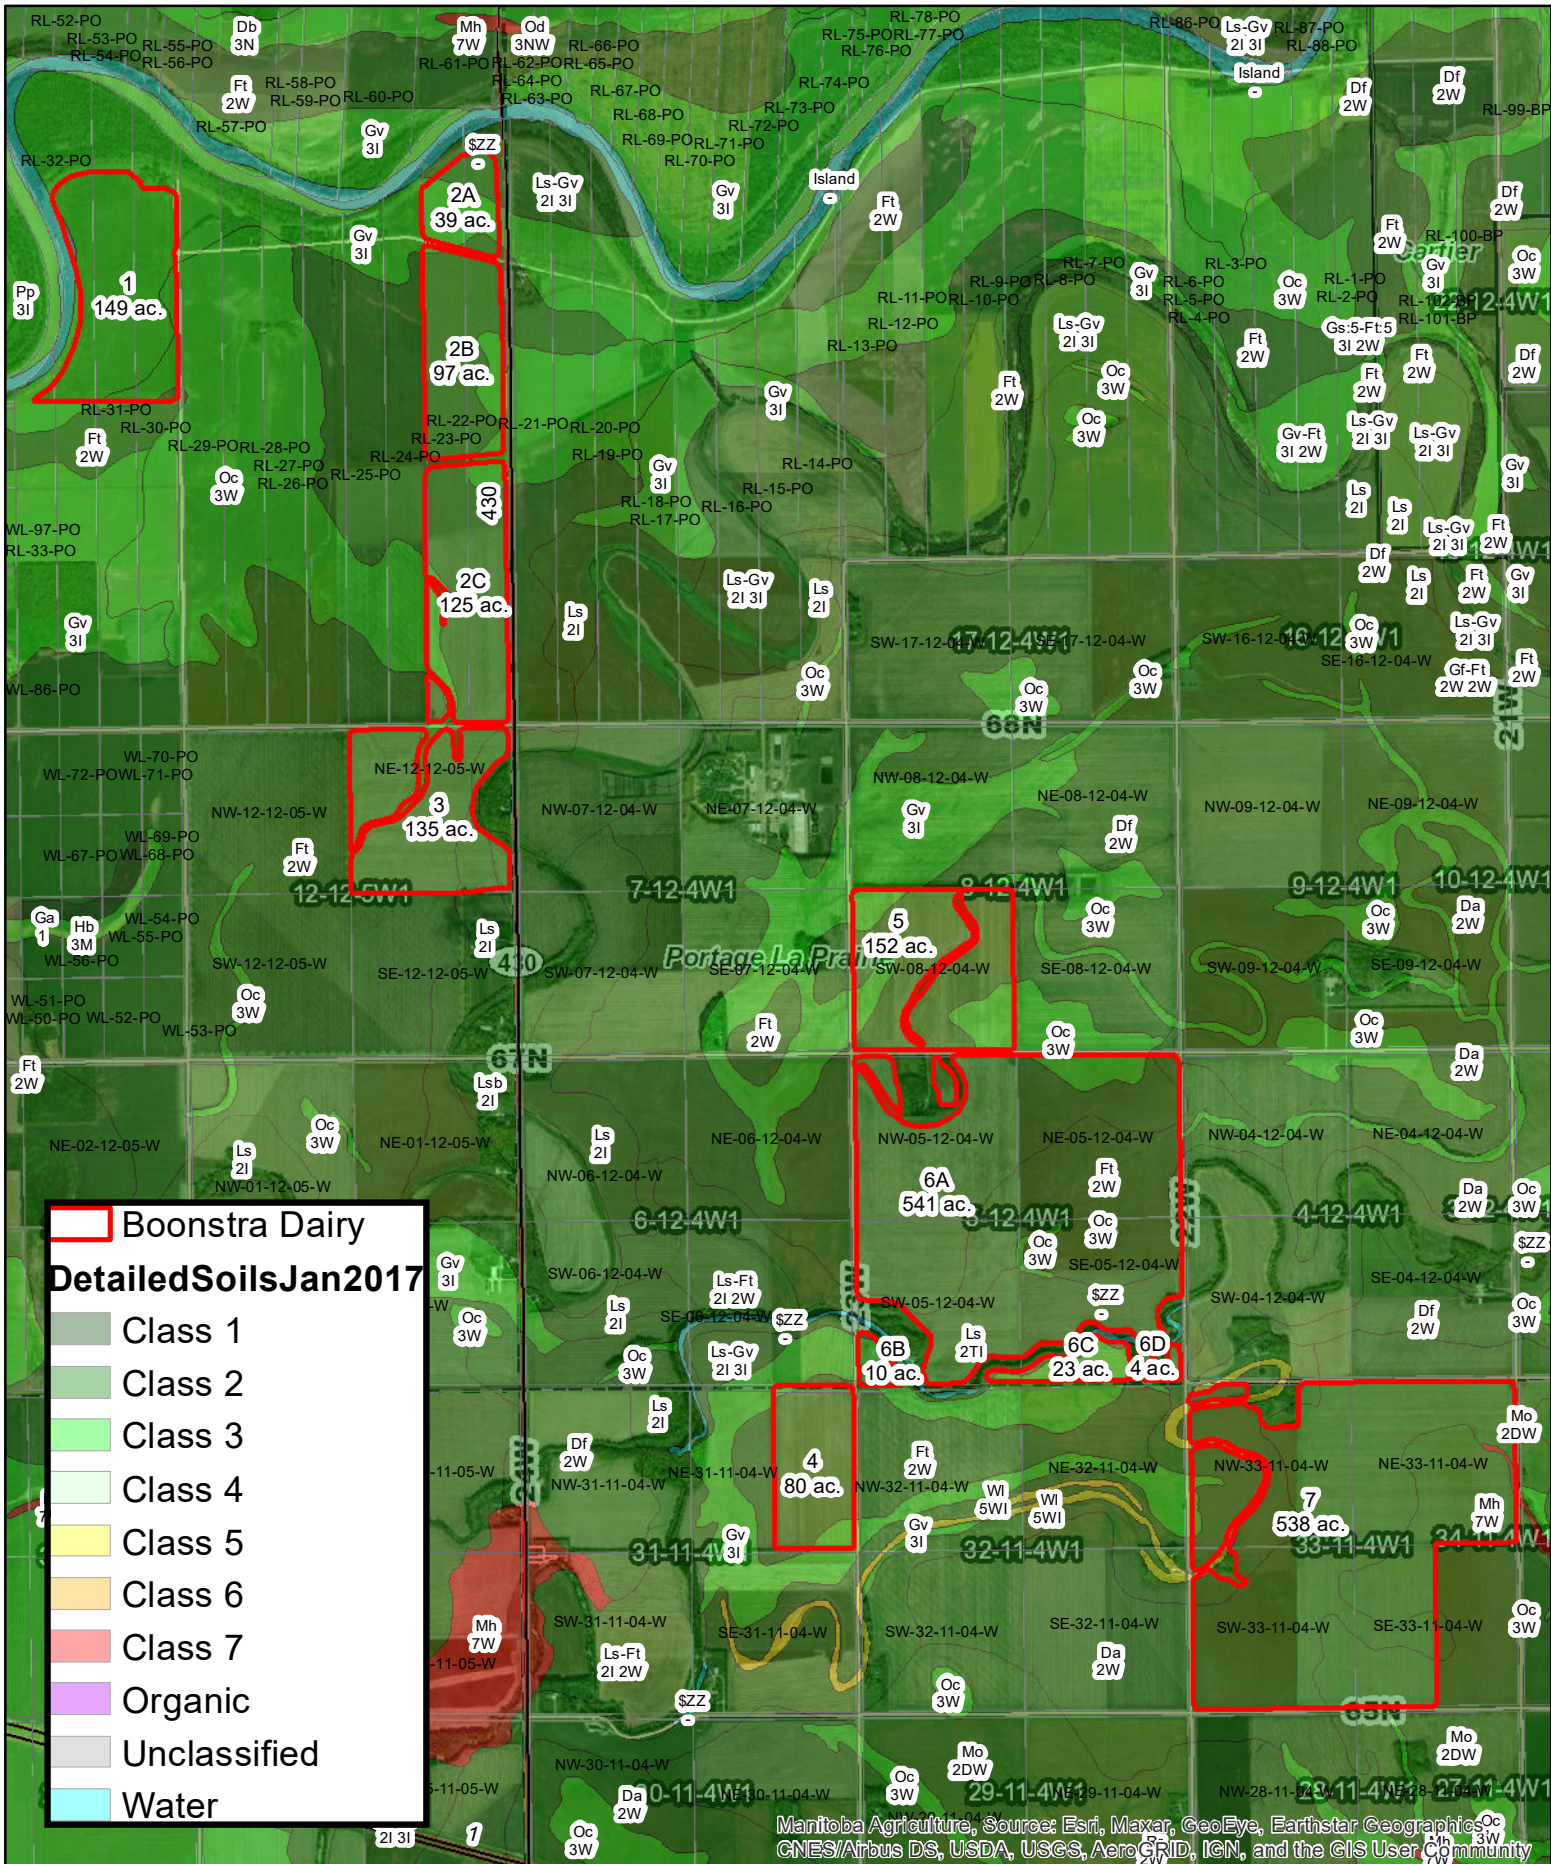

Boonstra Dairy MB Drains (Central North Area)

Boonstra Dairy MB Drains (Central South Area)

Boonstra Dairy MB Soils (Central South Area)

Boonstra Dairy

Boonstra Farms Ltd.

Detailed Soils Jan 2017

- Class 1
- Class 2
- Class 3
- Class 4
- Class 5
- Class 6
- Class 7
- Organic
- Unclassified
- Water

Boonstra Dairy MB Drains (East Area)

Boonstra Dairy MB Drains (North East Area)

-  Boonstra Dairy
-  Boonstra Farms Ltd.
-  MB Drains

Boonstra Dairy MB Drains (South West Area)

Manitoba Agriculture, Sources: Esri, Maxar, GeoEye, Earthstar Geographics, CNES/Airbus DS, USDA, USGS, AeroGRID, IGN, and the GIS User Community

Boonstra Dairy

Boonstra Farms Ltd.

Detailed Soils Jan 2017

- Class 1
- Class 2
- Class 3
- Class 4
- Class 5
- Class 6
- Class 7
- Organic
- Unclassified
- Water

Boonstra Dairy MB Soils (South West Area)

Manitoba Agriculture, Source: Esri, Maxar, GeoEye, Earthstar Geographics, CNES/Airbus DS, USDA, USGS, AeroGRID, IGN, and the GIS User Community

Boonstra Dairy Dev. Plan Desig. (North East Area)

Boonstra Dairy Dev. Plan Desig. (South West Area)

Manitoba Agriculture, Source: Esri, Maxar, GeoEye, Earthstar Geographics, CNES/Airbus DS, USDA, USGS, AeroGRID, IGN, and the GIS User Community