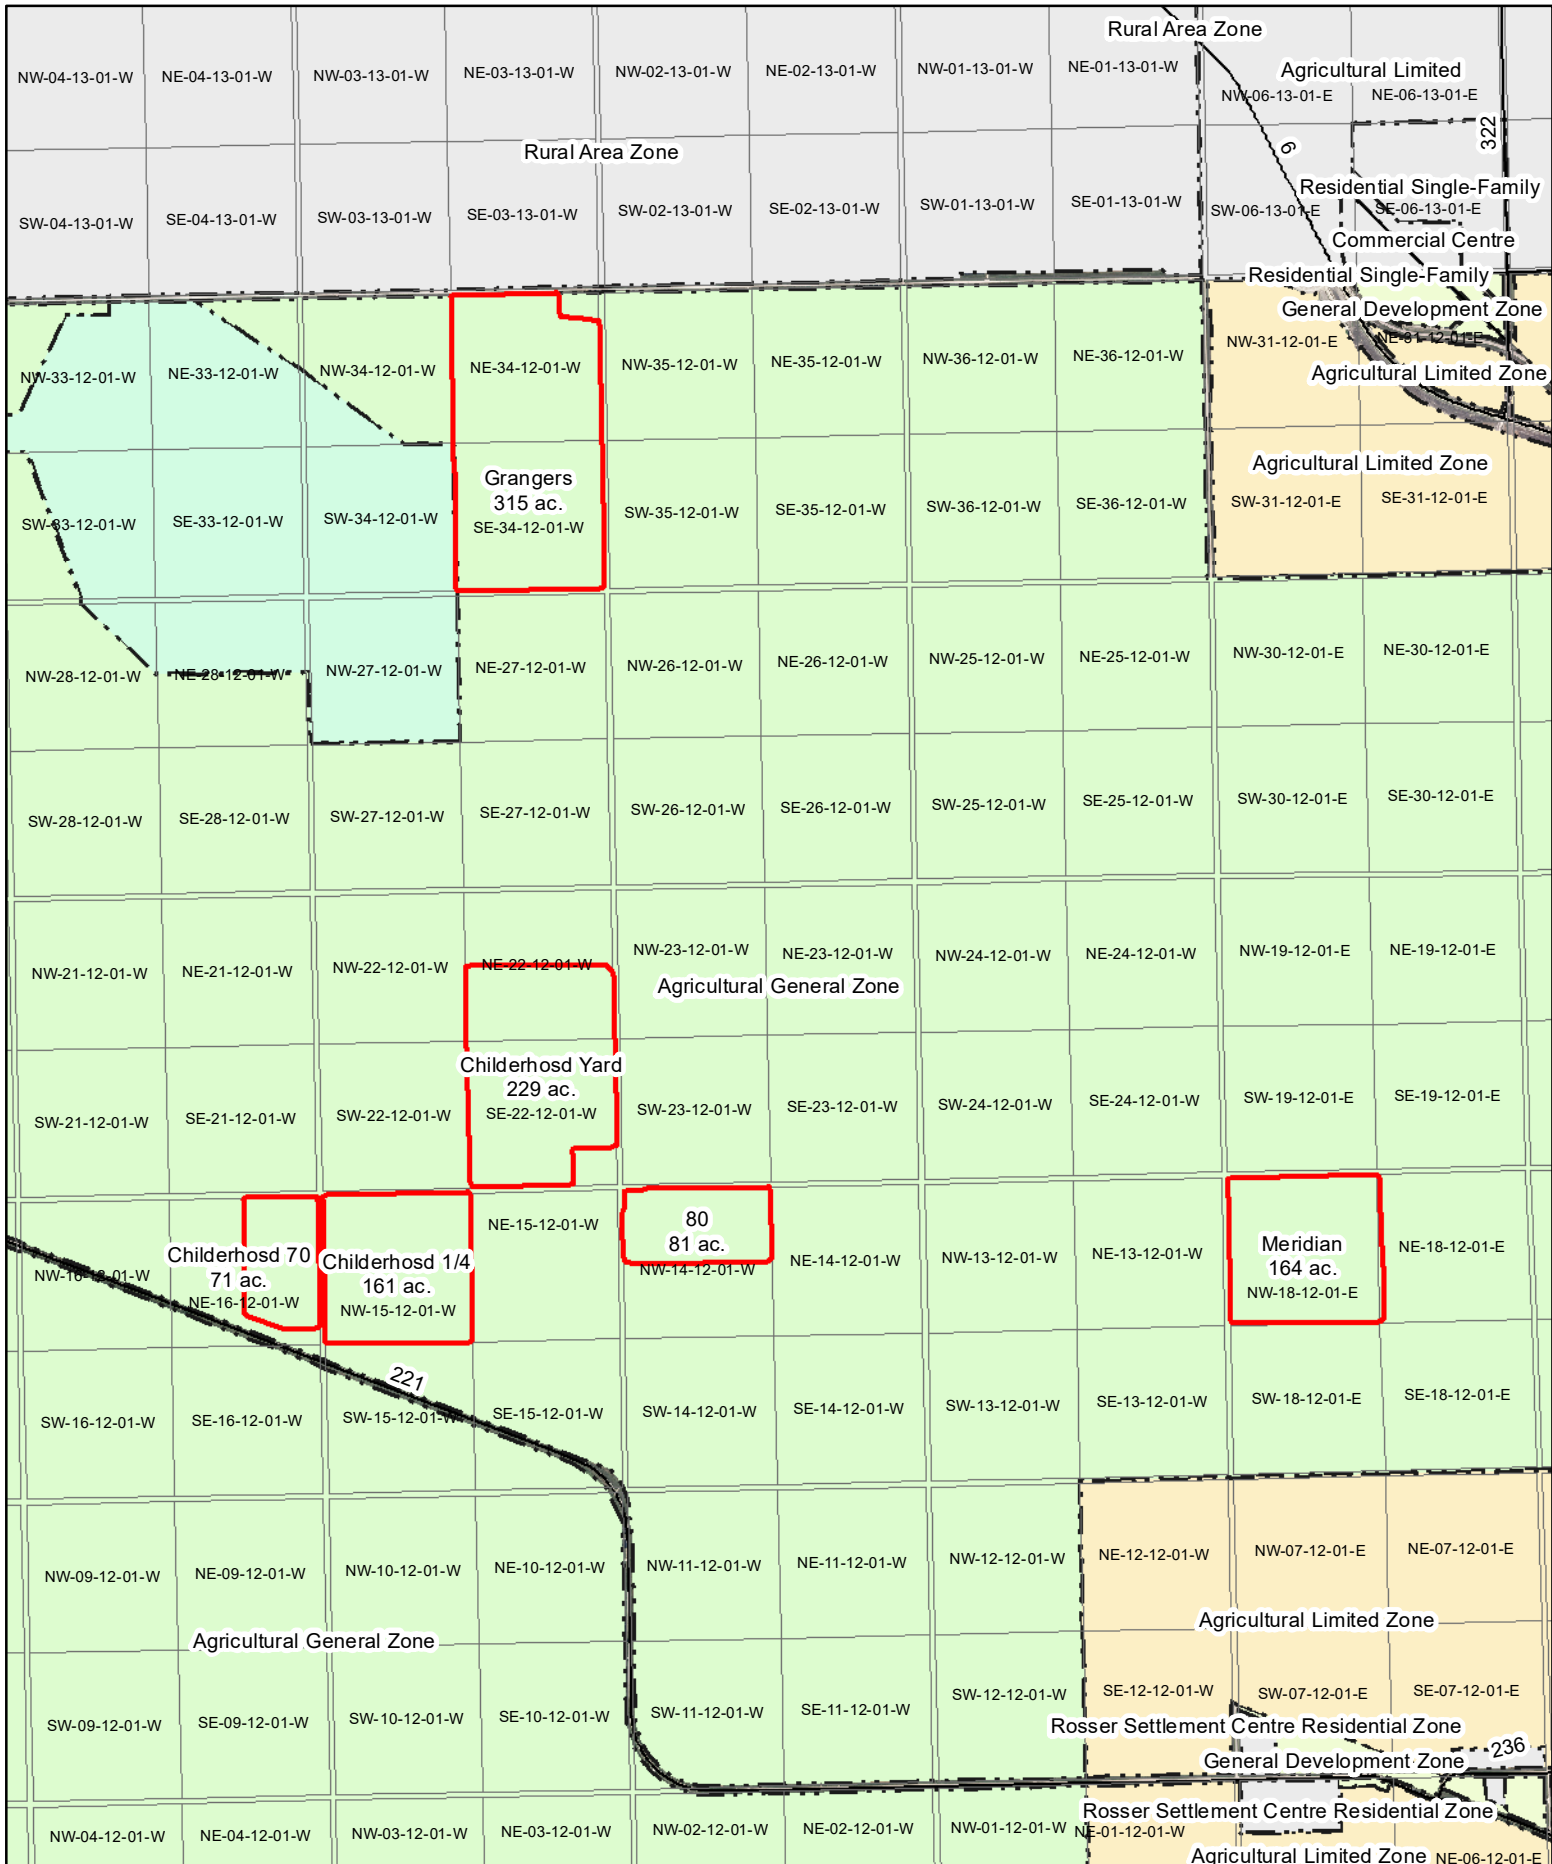

Boonstra Dairy MB Drains (East Area)

Boonstra Dairy MB Drains (North East Area)

-  Boonstra Dairy
-  Boonstra Farms Ltd.
-  MB Drains

Boonstra Dairy MB Drains (South West Area)

Manitoba Agriculture, Sources: Esri, Maxar, GeoEye, Earthstar Geographics, CNES/Airbus DS, USDA, USGS, AeroGRID, IGN, and the GIS User Community

Boonstra Dairy 3 Km Buffer

- 3 km buffer
- Boonstra Dairy
- Boonstra Farms Ltd.
- buildings

Boonstra Dairy Dev. Plan Desig. (Central North Area)

Boonstra Dairy Dev. Plan Desig. (Central South Area)

Boonstra Dairy Dev. Plan Desig. (East Area)

Boonstra Dairy Dev. Plan Desig. (North East Area)

Boonstra Dairy Dev. Plan Desig. (South West Area)

Manitoba Agriculture, Source: Esri, Maxar, GeoEye, Earthstar Geographics, CNES/Airbus DS, USDA, USGS, AeroGRID, IGN, and the GIS User Community

Boonstra Dairy Zoning Bylaw (Central North Area)

Boonstra Dairy Zoning Bylaw (Central South Area)

Boonstra Dairy Zoning Bylaw (East Area)

Boonstra Dairy Zoning Bylaw (North East Area)

Boonstra Dairy Zoning Bylaw (South West Area)