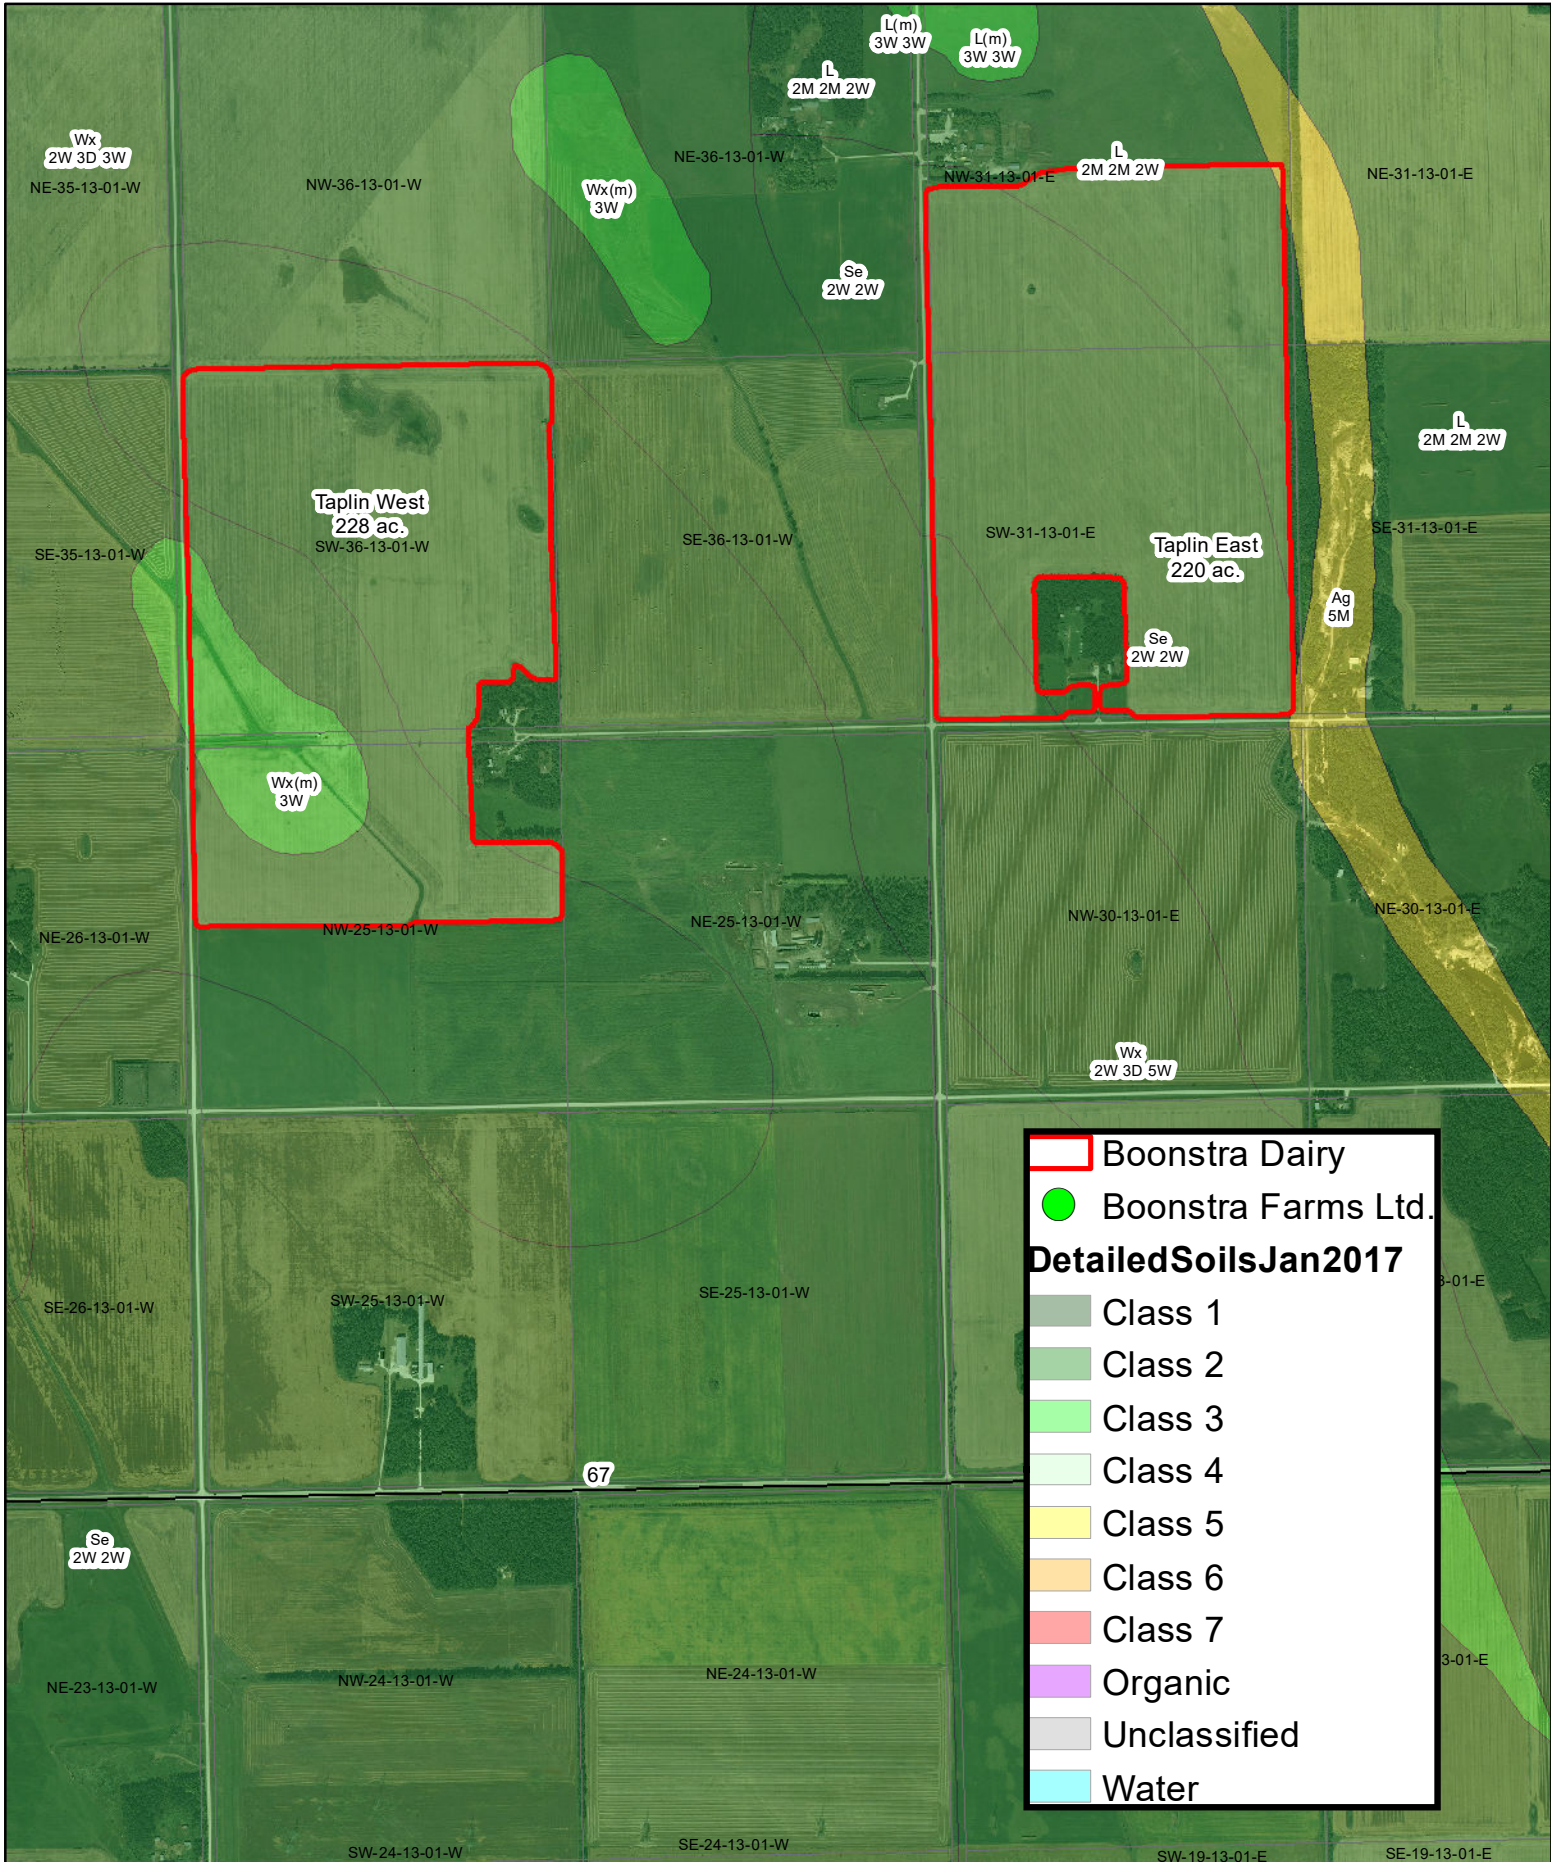

Boonstra Dairy MB Soils (North East Area)

Boonstra Dairy

Boonstra Farms Ltd.

Detailed Soils Jan 2017

- Class 1
- Class 2
- Class 3
- Class 4
- Class 5
- Class 6
- Class 7
- Organic
- Unclassified
- Water