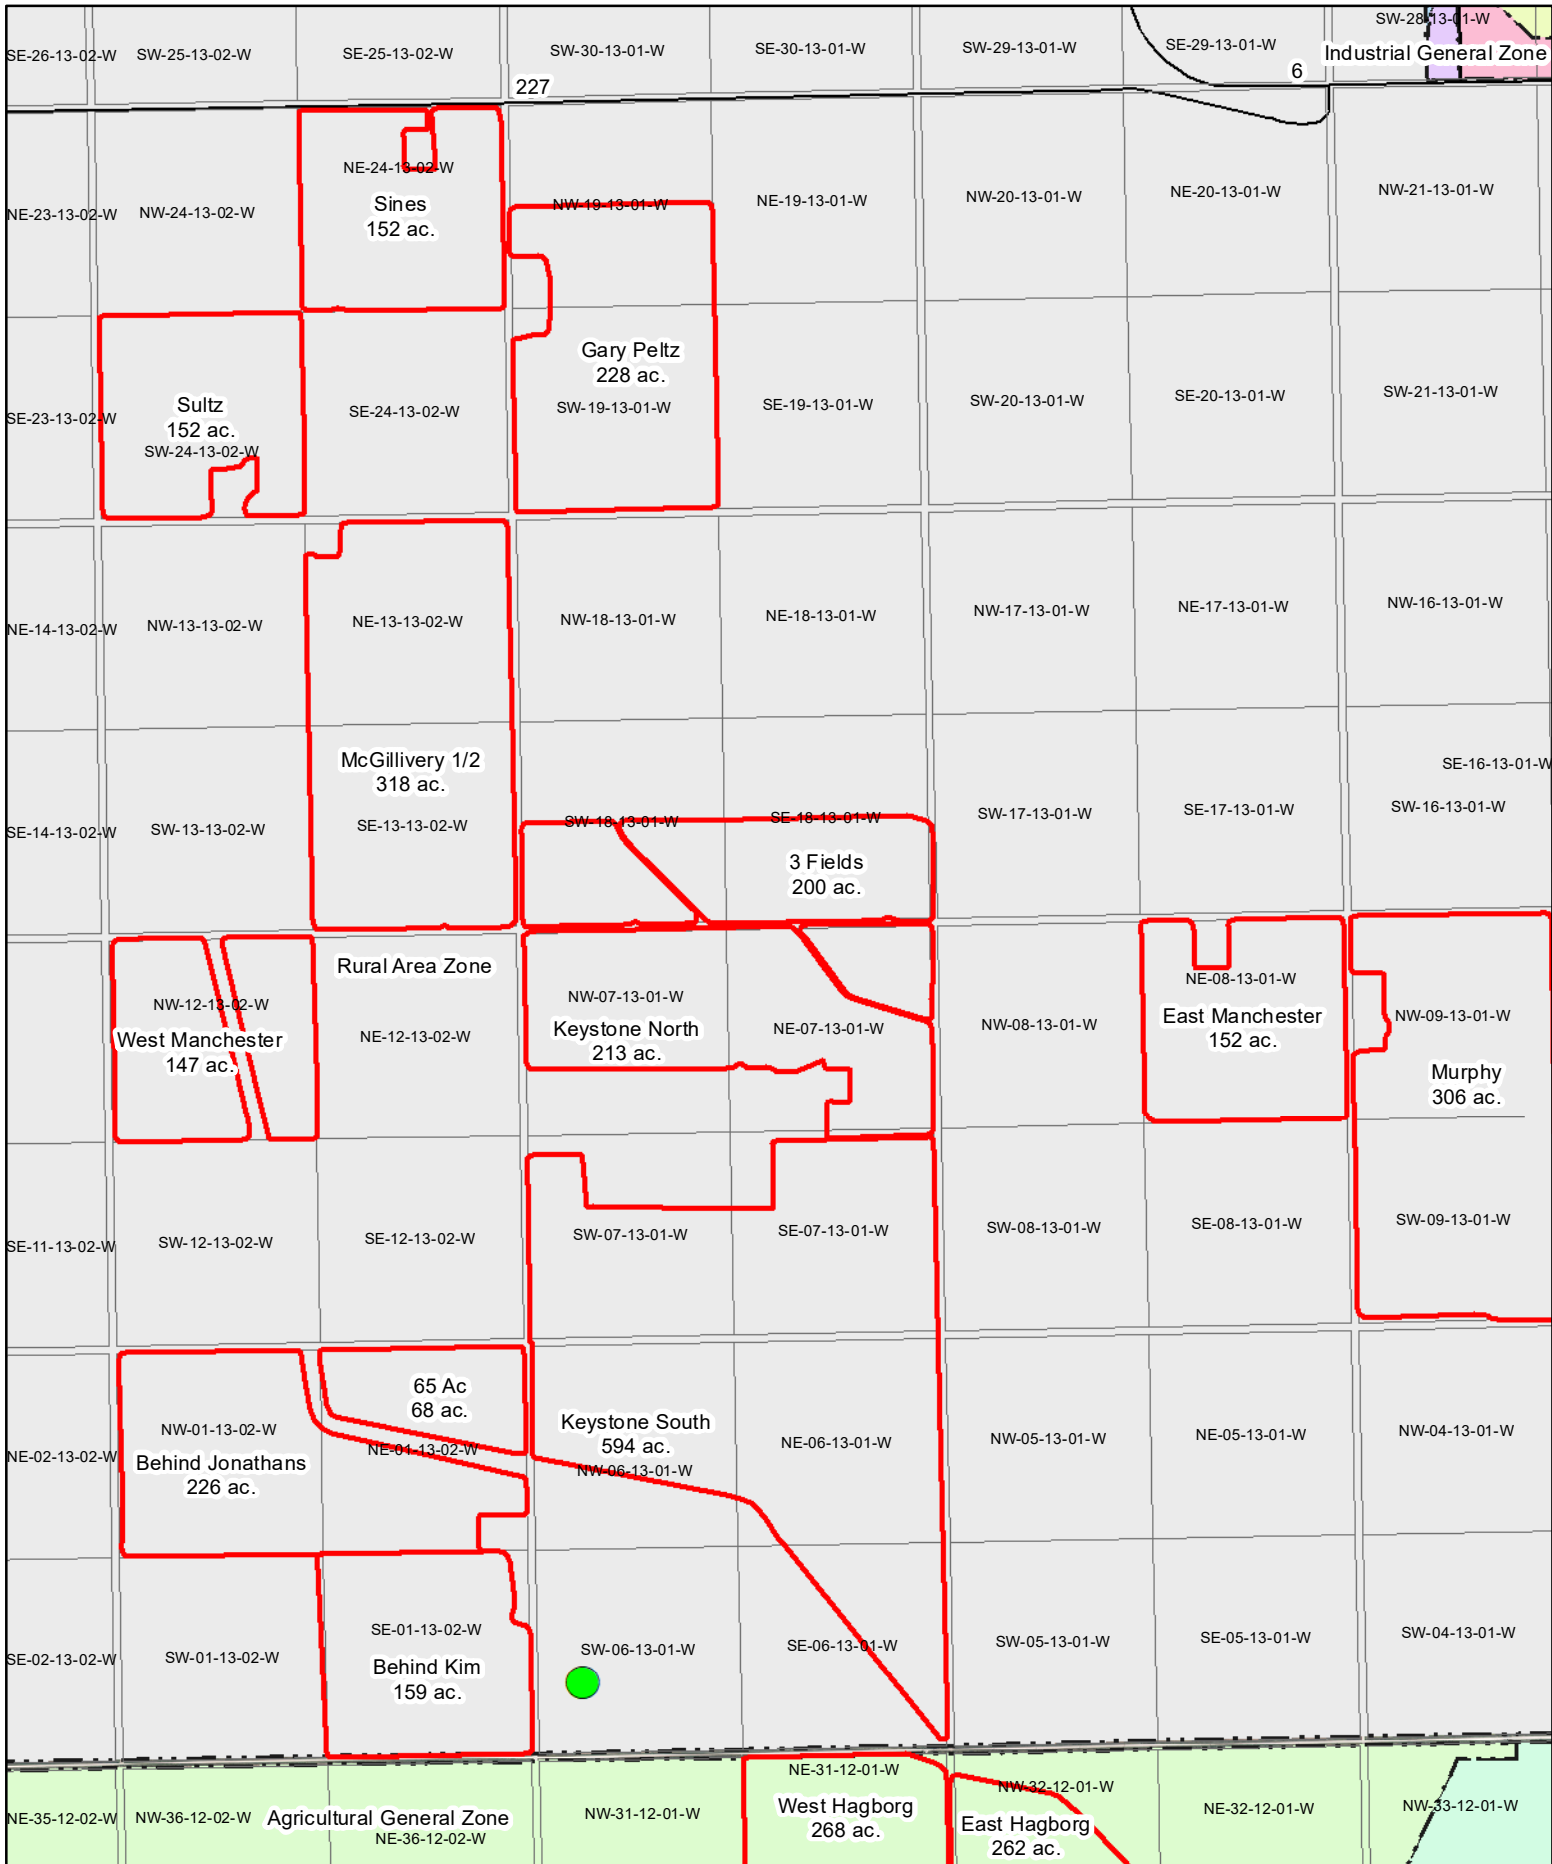

Boonstra Dairy MB Drains (East Area)

Boonstra Dairy MB Drains (North East Area)

-  Boonstra Dairy
-  Boonstra Farms Ltd.
-  MB Drains

Boonstra Dairy MB Drains (South West Area)

Manitoba Agriculture, Sources: Esri, Maxar, GeoEye, Earthstar Geographics, CNES/Airbus DS, USDA, USGS, AeroGRID, IGN, and the GIS User Community

Boonstra Dairy 3 Km Buffer

- 3 km buffer
- Boonstra Dairy
- Boonstra Farms Ltd.
- buildings

Boonstra Dairy Dev. Plan Desig. (Central North Area)

Boonstra Dairy Dev. Plan Desig. (Central South Area)

Boonstra Dairy Dev. Plan Desig. (East Area)

Boonstra Dairy Dev. Plan Desig. (North East Area)

Boonstra Dairy Dev. Plan Desig. (South West Area)

Manitoba Agriculture, Source: Esri, Maxar, GeoEye, Earthstar Geographics, CNES/Airbus DS, USDA, USGS, AeroGRID, IGN, and the GIS User Community

Boonstra Dairy Zoning Bylaw (Central North Area)

Boonstra Dairy Zoning Bylaw (Central South Area)

Boonstra Dairy Zoning Bylaw (East Area)

Boonstra Dairy Zoning Bylaw (North East Area)

Boonstra Dairy Zoning Bylaw (South West Area)