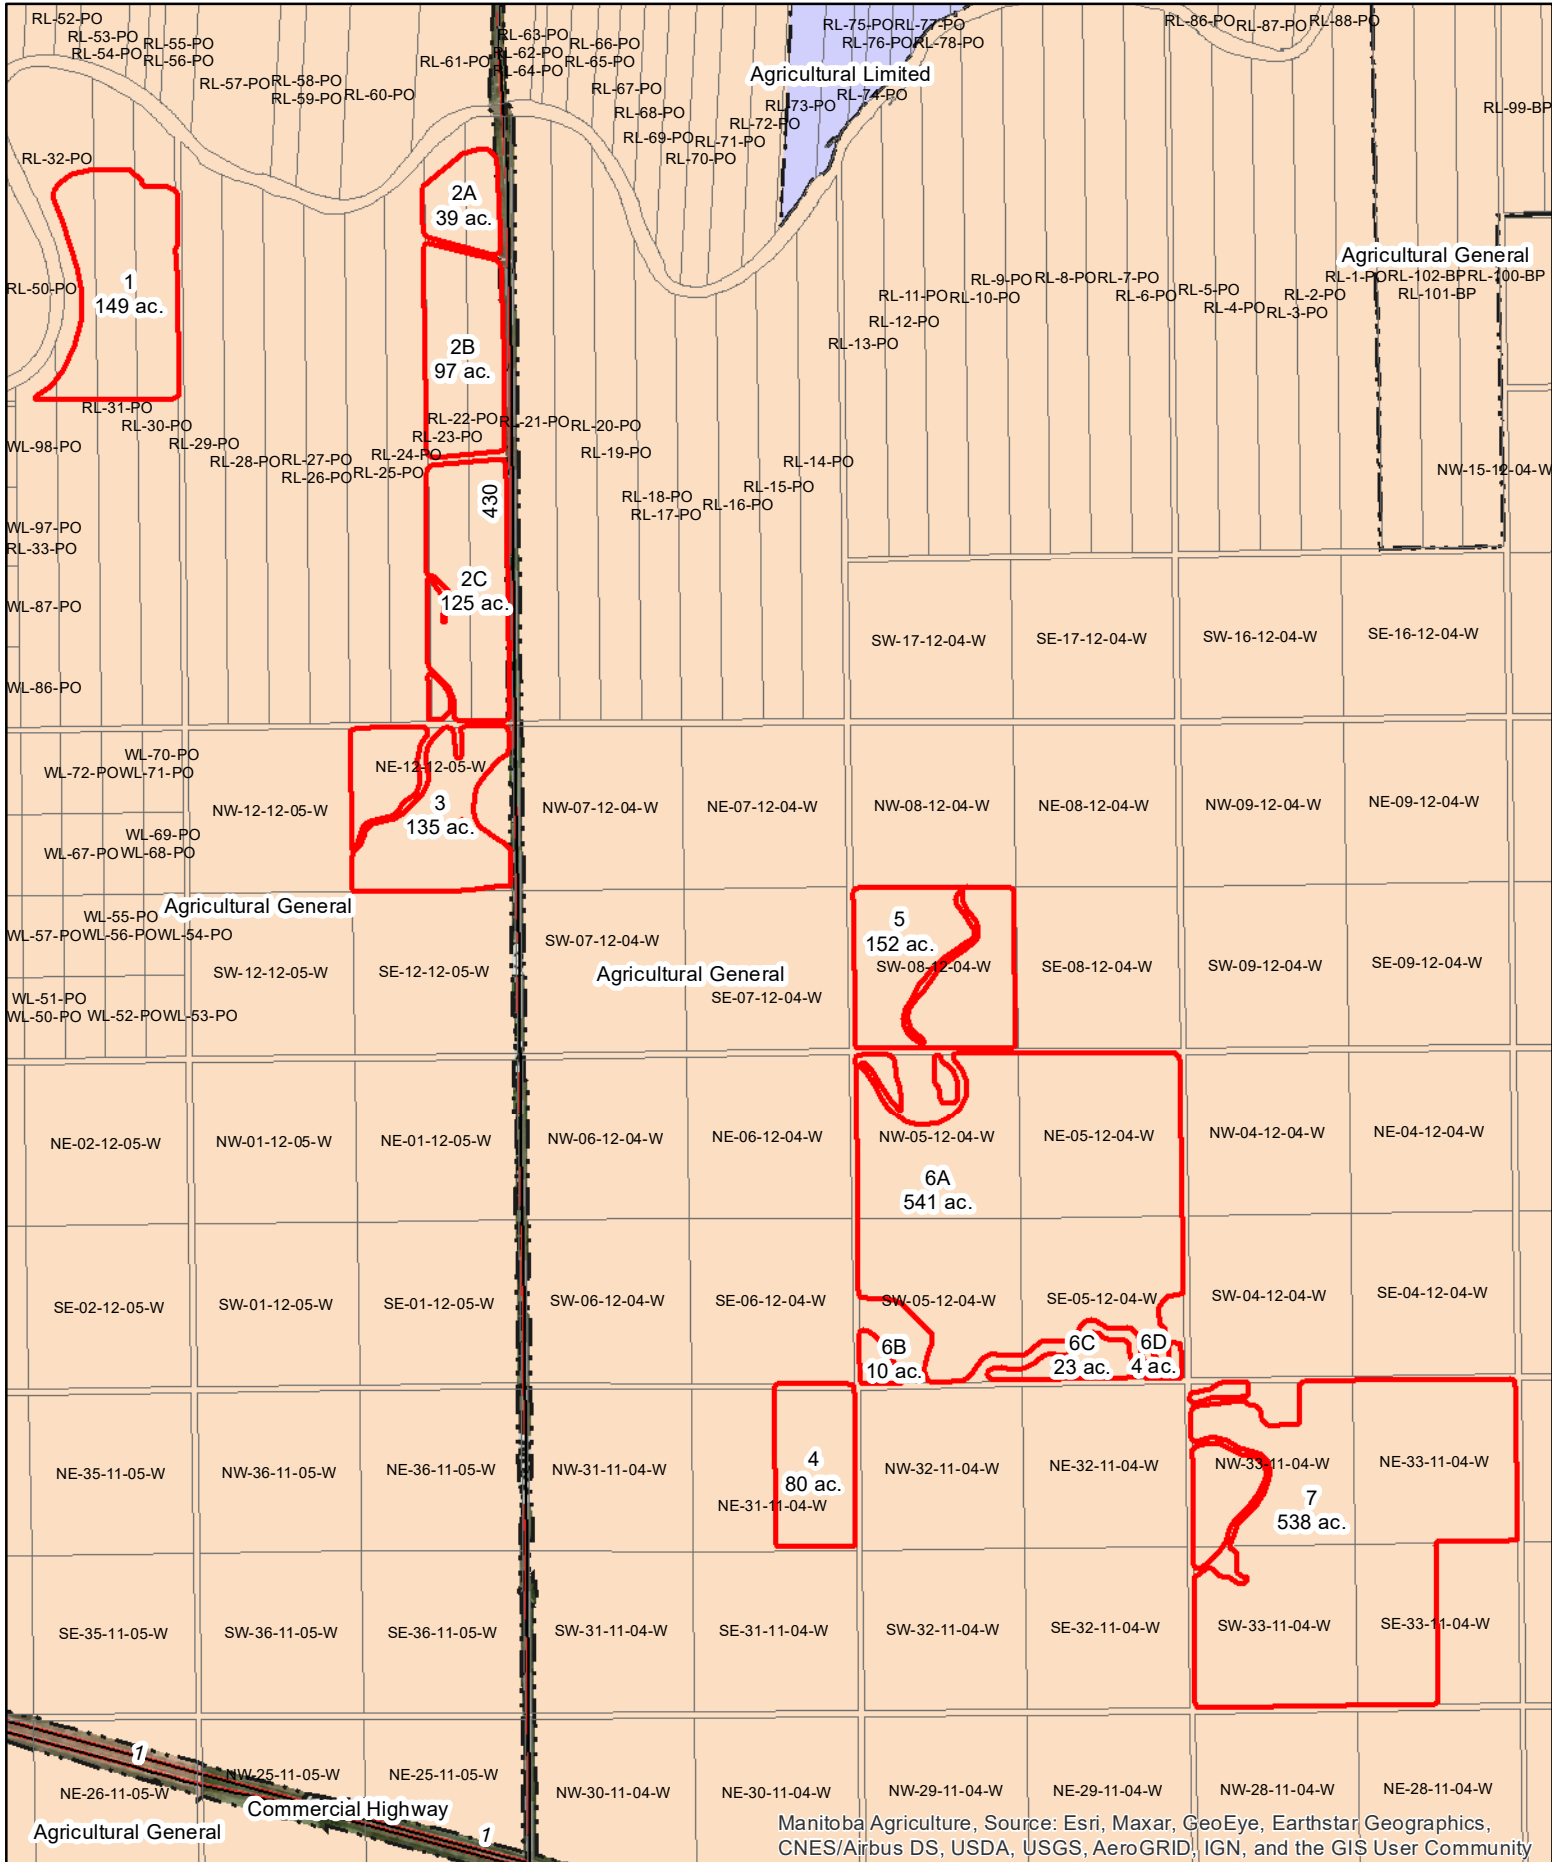

Boonstra Dairy MB Drains (East Area)

Boonstra Dairy MB Drains (North East Area)

-  Boonstra Dairy
-  Boonstra Farms Ltd.
-  MB Drains

Boonstra Dairy MB Drains (South West Area)

Manitoba Agriculture, Sources: Esri, Maxar, GeoEye, Earthstar Geographics, CNES/Airbus DS, USDA, USGS, AeroGRID, IGN, and the GIS User Community

Boonstra Dairy 3 Km Buffer

- 3 km buffer
- Boonstra Dairy
- Boonstra Farms Ltd.
- buildings

Boonstra Dairy Dev. Plan Desig. (Central North Area)

Boonstra Dairy Dev. Plan Desig. (Central South Area)

Boonstra Dairy Dev. Plan Desig. (East Area)

Boonstra Dairy Dev. Plan Desig. (North East Area)

Boonstra Dairy Dev. Plan Desig. (South West Area)

Manitoba Agriculture, Source: Esri, Maxar, GeoEye, Earthstar Geographics, CNES/Airbus DS, USDA, USGS, AeroGRID, IGN, and the GIS User Community

Boonstra Dairy Zoning Bylaw (Central North Area)

Boonstra Dairy Zoning Bylaw (Central South Area)

Boonstra Dairy Zoning Bylaw (East Area)

Boonstra Dairy Zoning Bylaw (North East Area)

Boonstra Dairy Zoning Bylaw (South West Area)