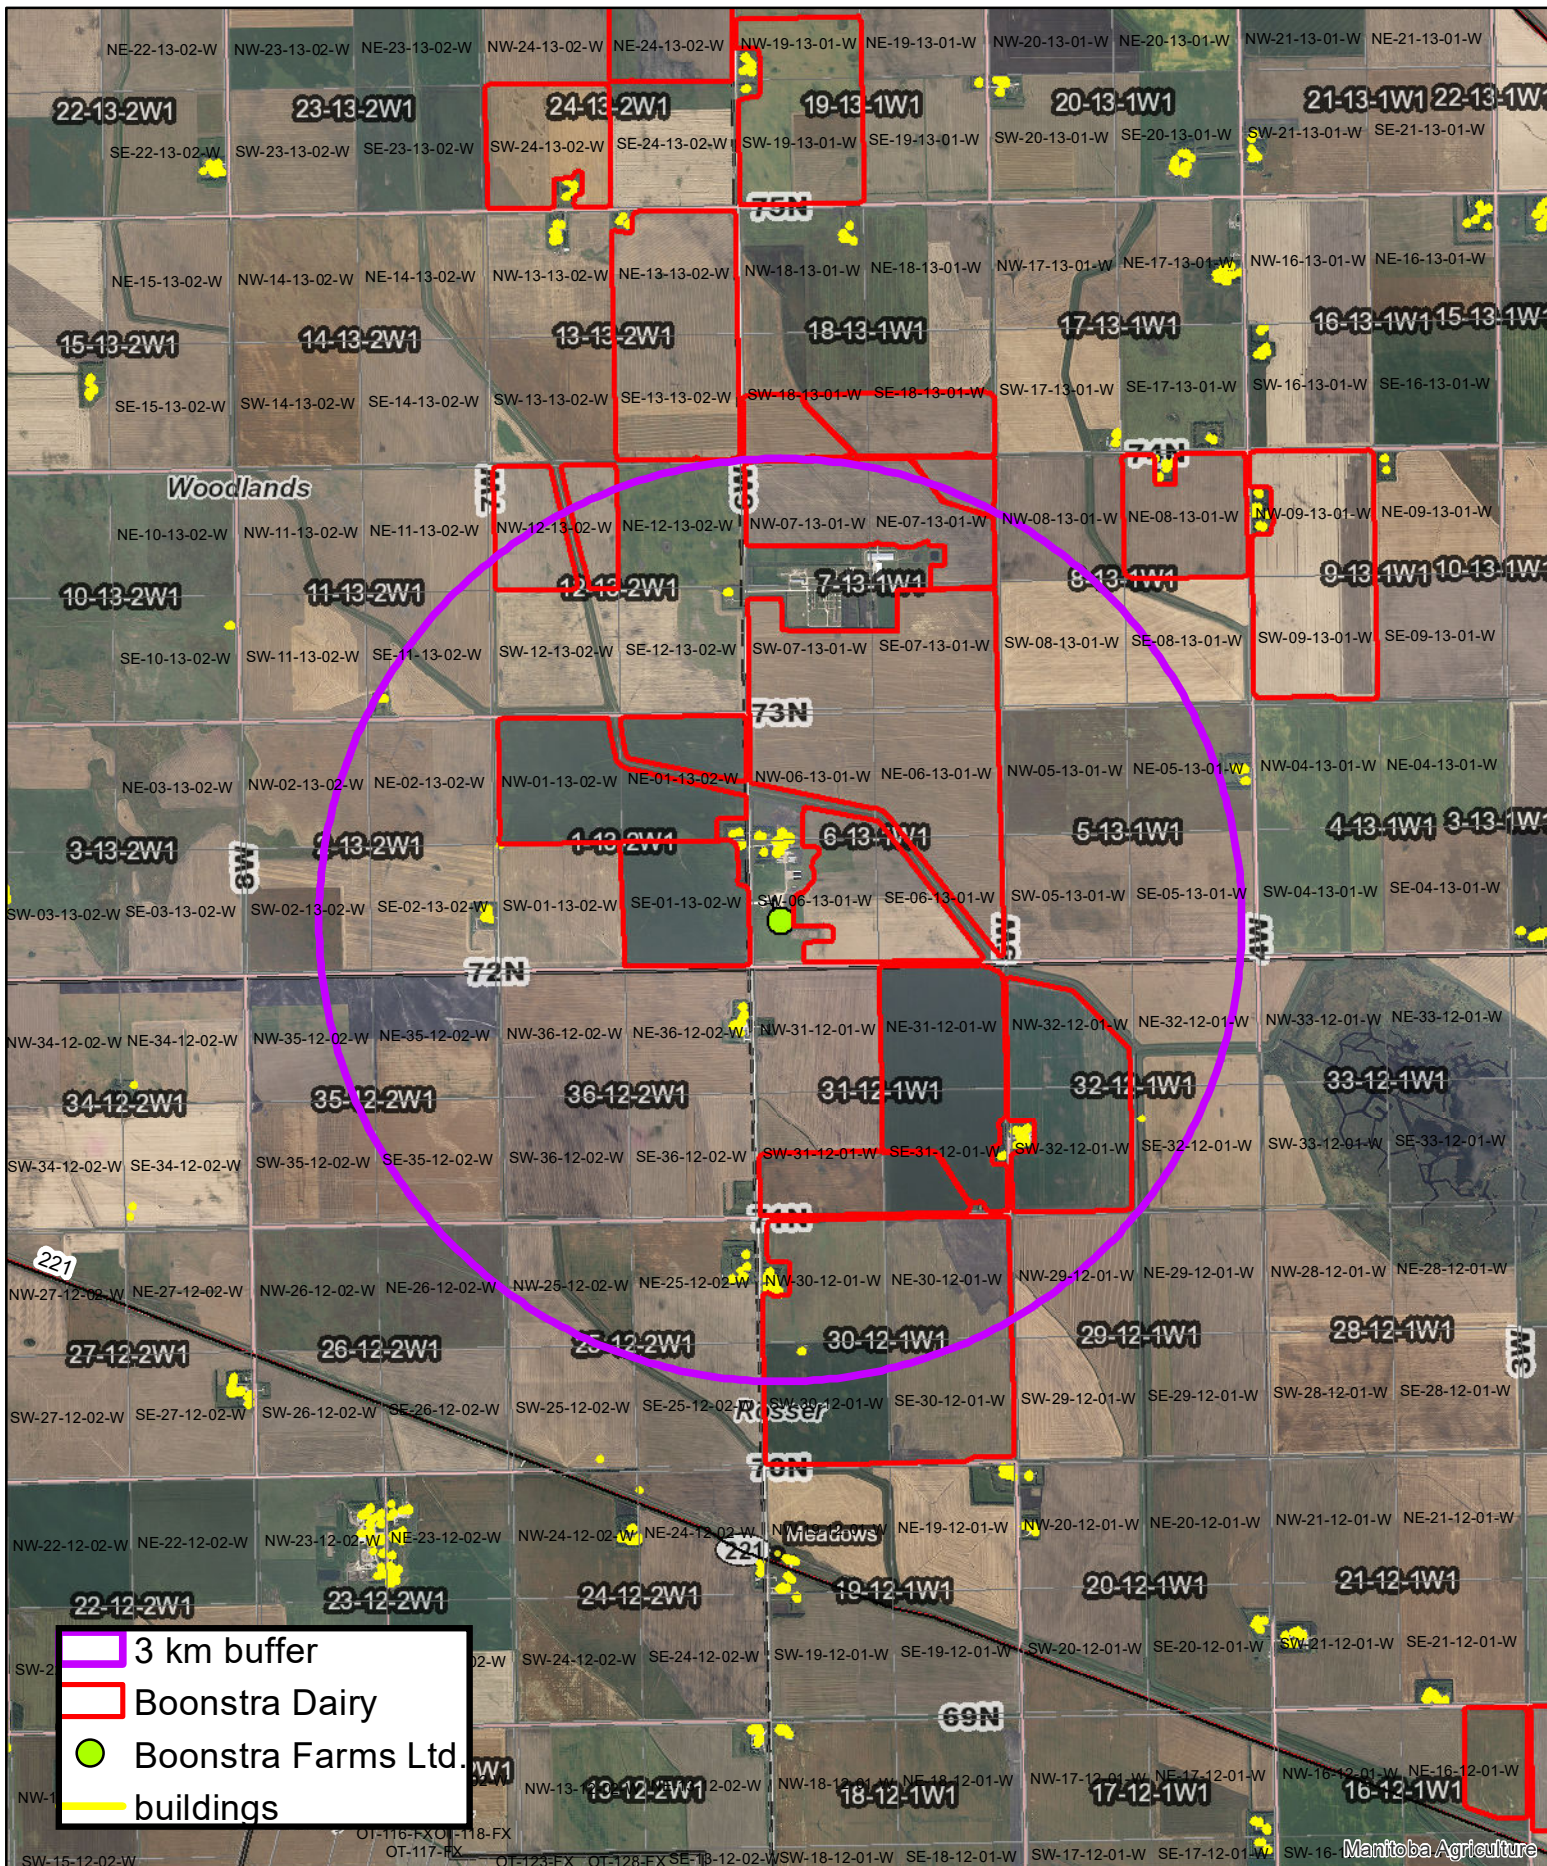

Boonstra Dairy MB Drains (East Area)

Boonstra Dairy MB Drains (North East Area)

-  Boonstra Dairy
-  Boonstra Farms Ltd.
-  MB Drains

Boonstra Dairy MB Drains (South West Area)

Manitoba Agriculture, Sources: Esri, Maxar, GeoEye, Earthstar Geographics, CNES/Airbus DS, USDA, USGS, AeroGRID, IGN, and the GIS User Community

Boonstra Dairy

Boonstra Farms Ltd.

Detailed Soils Jan 2017

- Class 1
- Class 2
- Class 3
- Class 4
- Class 5
- Class 6
- Class 7
- Organic
- Unclassified
- Water

Boonstra Dairy MB Soils (South West Area)

Manitoba Agriculture, Source: Esri, Maxar, GeoEye, Earthstar Geographics, CNES/Airbus DS, USDA, USGS, AeroGRID, IGN, and the GIS User Community

Boonstra Dairy 3 Km Buffer

- 3 km buffer
- Boonstra Dairy
- Boonstra Farms Ltd.
- buildings

Boonstra Dairy Dev. Plan Desig. (Central North Area)

Boonstra Dairy Dev. Plan Desig. (Central South Area)

Boonstra Dairy Dev. Plan Desig. (East Area)

Boonstra Dairy Dev. Plan Desig. (North East Area)

Boonstra Dairy Dev. Plan Desig. (South West Area)

Manitoba Agriculture, Source: Esri, Maxar, GeoEye, Earthstar Geographics, CNES/Airbus DS, USDA, USGS, AeroGRID, IGN, and the GIS User Community