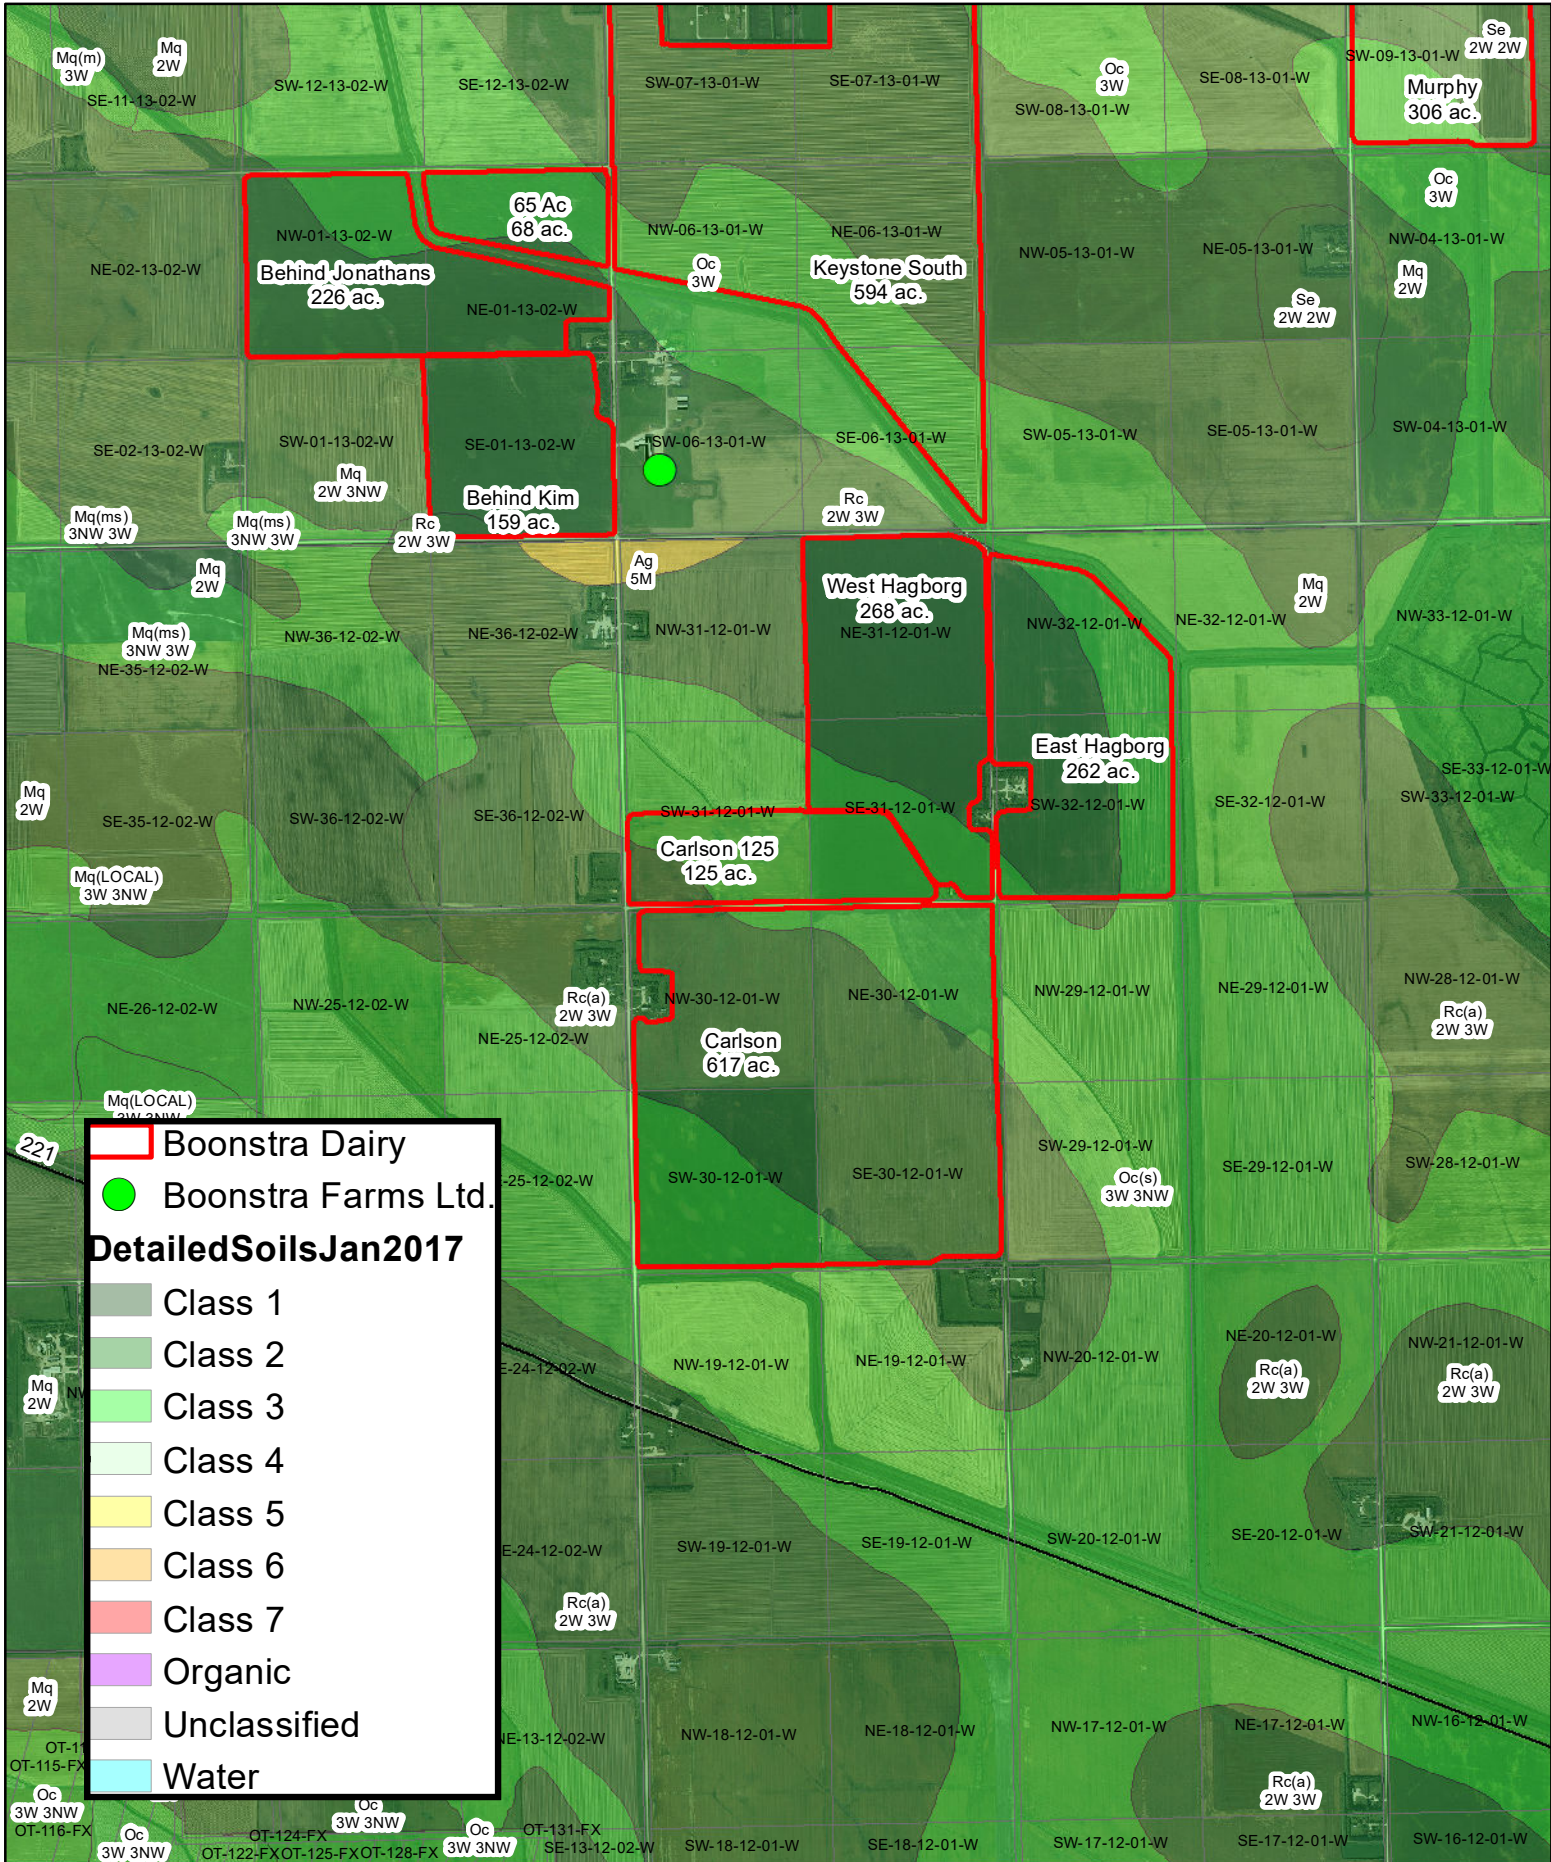

Boonstra Dairy MB Drains (Central North Area)

Boonstra Dairy MB Drains (Central South Area)

Boonstra Dairy MB Soils (Central South Area)

Boonstra Dairy

Boonstra Farms Ltd.

Detailed Soils Jan 2017

- Class 1
- Class 2
- Class 3
- Class 4
- Class 5
- Class 6
- Class 7
- Organic
- Unclassified
- Water

Boonstra Dairy MB Drains (East Area)

Boonstra Dairy MB Drains (North East Area)

-  Boonstra Dairy
-  Boonstra Farms Ltd.
-  MB Drains

Boonstra Dairy MB Drains (South West Area)

Manitoba Agriculture, Sources: Esri, Maxar, GeoEye, Earthstar Geographics, CNES/Airbus DS, USDA, USGS, AeroGRID, IGN, and the GIS User Community

Boonstra Dairy

Boonstra Farms Ltd.

Detailed Soils Jan 2017

- Class 1
- Class 2
- Class 3
- Class 4
- Class 5
- Class 6
- Class 7
- Organic
- Unclassified
- Water

Boonstra Dairy MB Soils (South West Area)

Manitoba Agriculture, Source: Esri, Maxar, GeoEye, Earthstar Geographics, CNES/Airbus DS, USDA, USGS, AeroGRID, IGN, and the GIS User Community

Boonstra Dairy Dev. Plan Desig. (North East Area)

Boonstra Dairy Dev. Plan Desig. (South West Area)

Manitoba Agriculture, Source: Esri, Maxar, GeoEye, Earthstar Geographics, CNES/Airbus DS, USDA, USGS, AeroGRID, IGN, and the GIS User Community