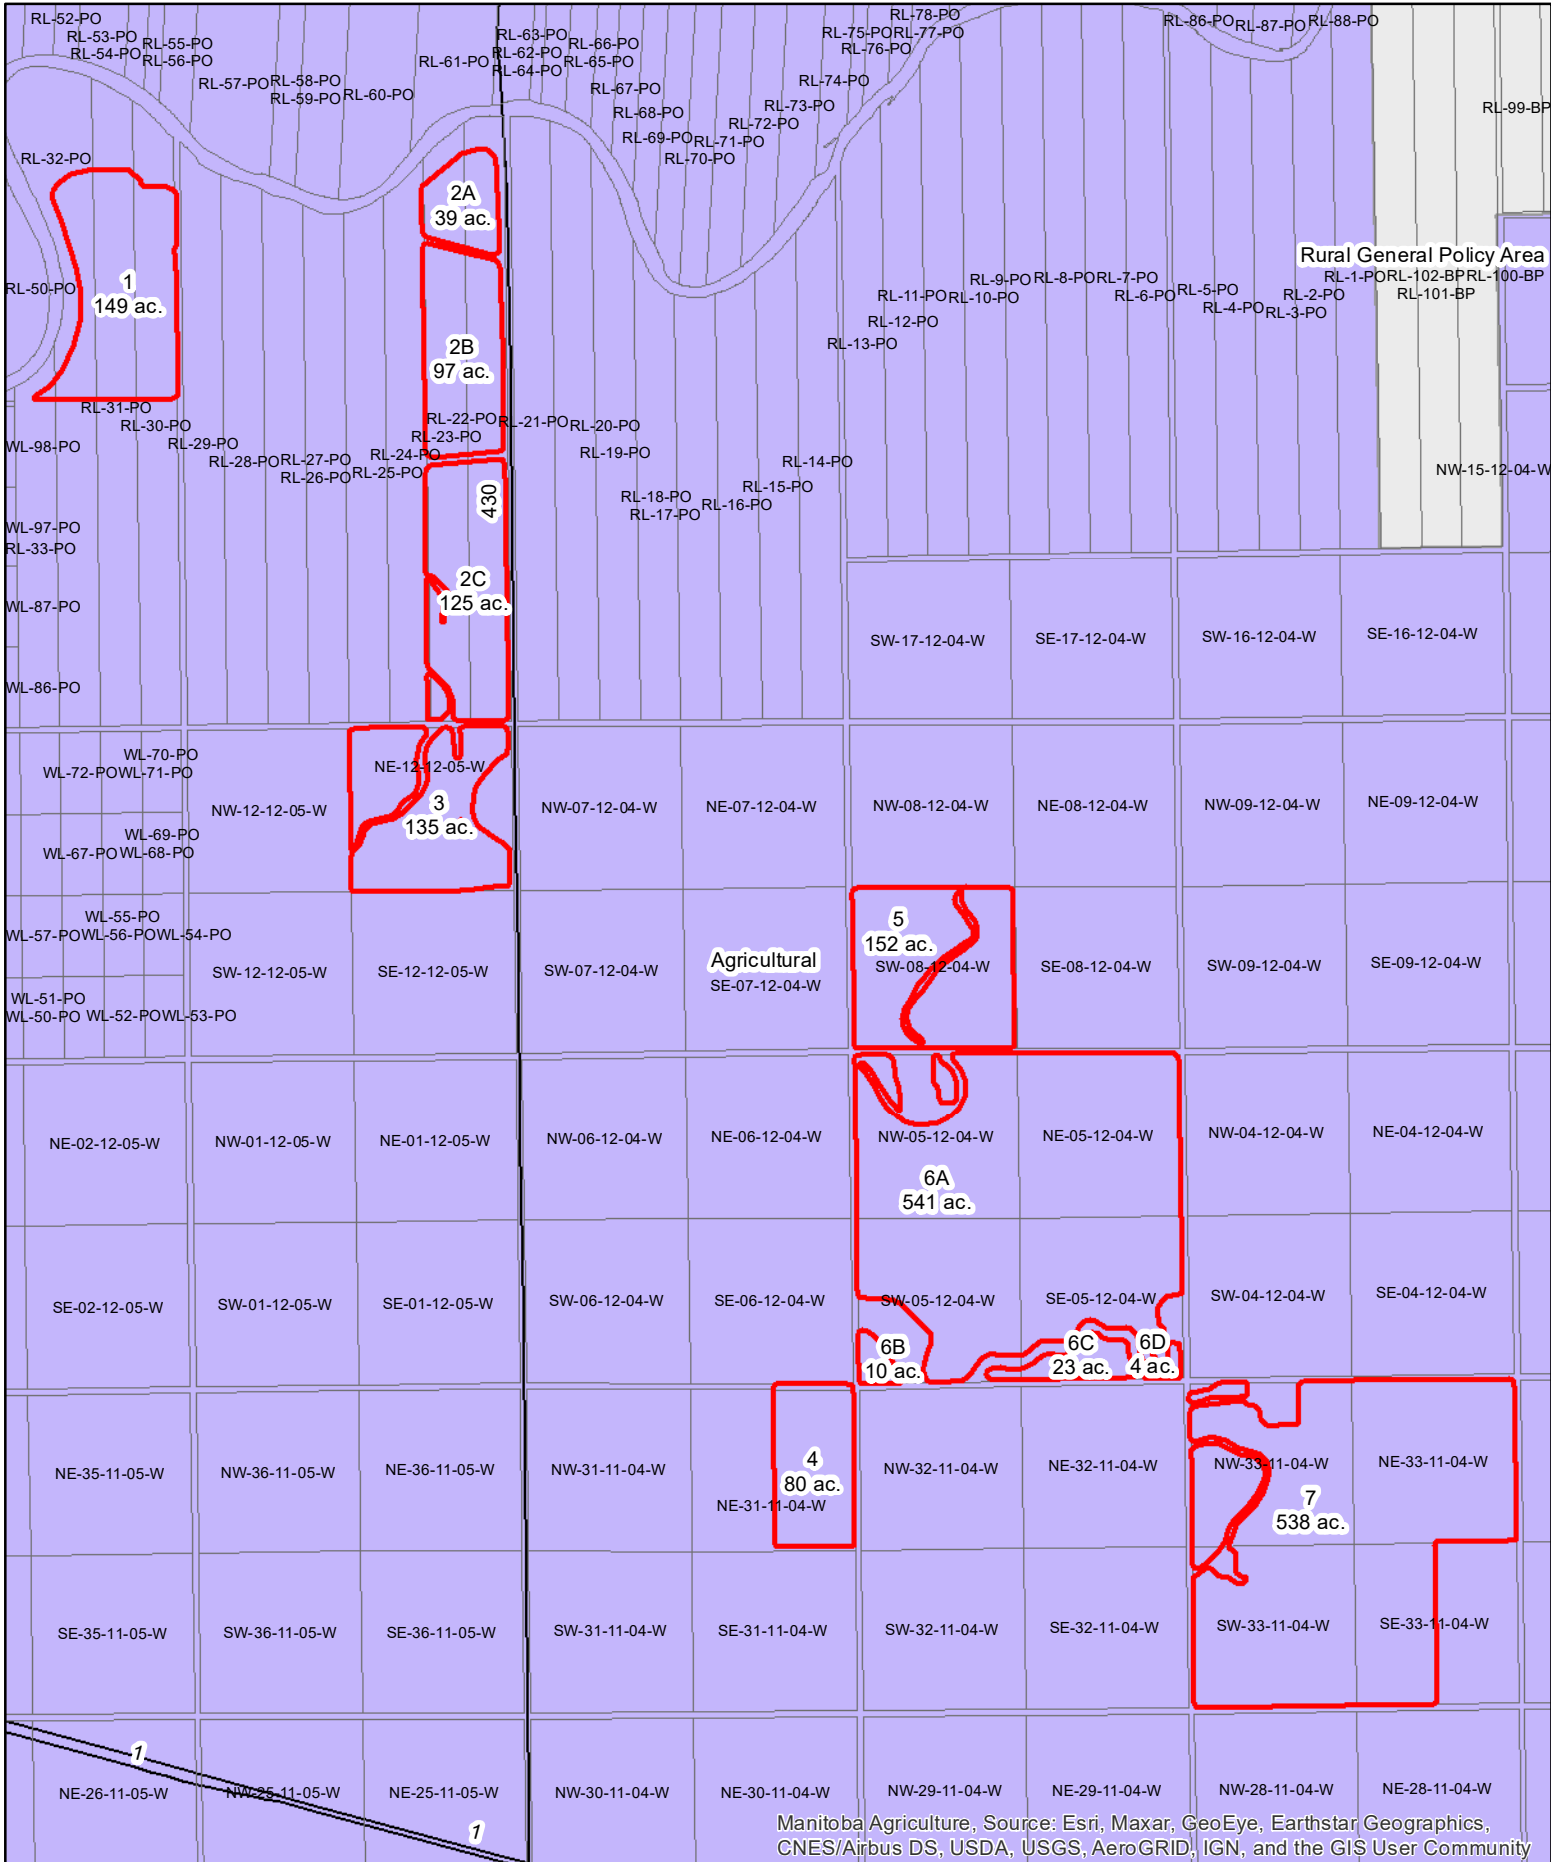

Boonstra Dairy MB Drains (East Area)

Boonstra Dairy MB Drains (North East Area)

-  Boonstra Dairy
-  Boonstra Farms Ltd.
-  MB Drains

Boonstra Dairy MB Drains (South West Area)

Manitoba Agriculture, Sources: Esri, Maxar, GeoEye, Earthstar Geographics, CNES/Airbus DS, USDA, USGS, AeroGRID, IGN, and the GIS User Community

Boonstra Dairy 3 Km Buffer

- 3 km buffer
- Boonstra Dairy
- Boonstra Farms Ltd.
- buildings

Boonstra Dairy Dev. Plan Desig. (Central North Area)

Boonstra Dairy Dev. Plan Desig. (Central South Area)

Boonstra Dairy Dev. Plan Desig. (East Area)

Boonstra Dairy Dev. Plan Desig. (North East Area)

Boonstra Dairy Dev. Plan Desig. (South West Area)

Manitoba Agriculture, Source: Esri, Maxar, GeoEye, Earthstar Geographics, CNES/Airbus DS, USDA, USGS, AeroGRID, IGN, and the GIS User Community

Boonstra Dairy Zoning Bylaw (Central North Area)

Boonstra Dairy Zoning Bylaw (Central South Area)

Boonstra Dairy Zoning Bylaw (East Area)

Boonstra Dairy Zoning Bylaw (North East Area)

Boonstra Dairy Zoning Bylaw (South West Area)