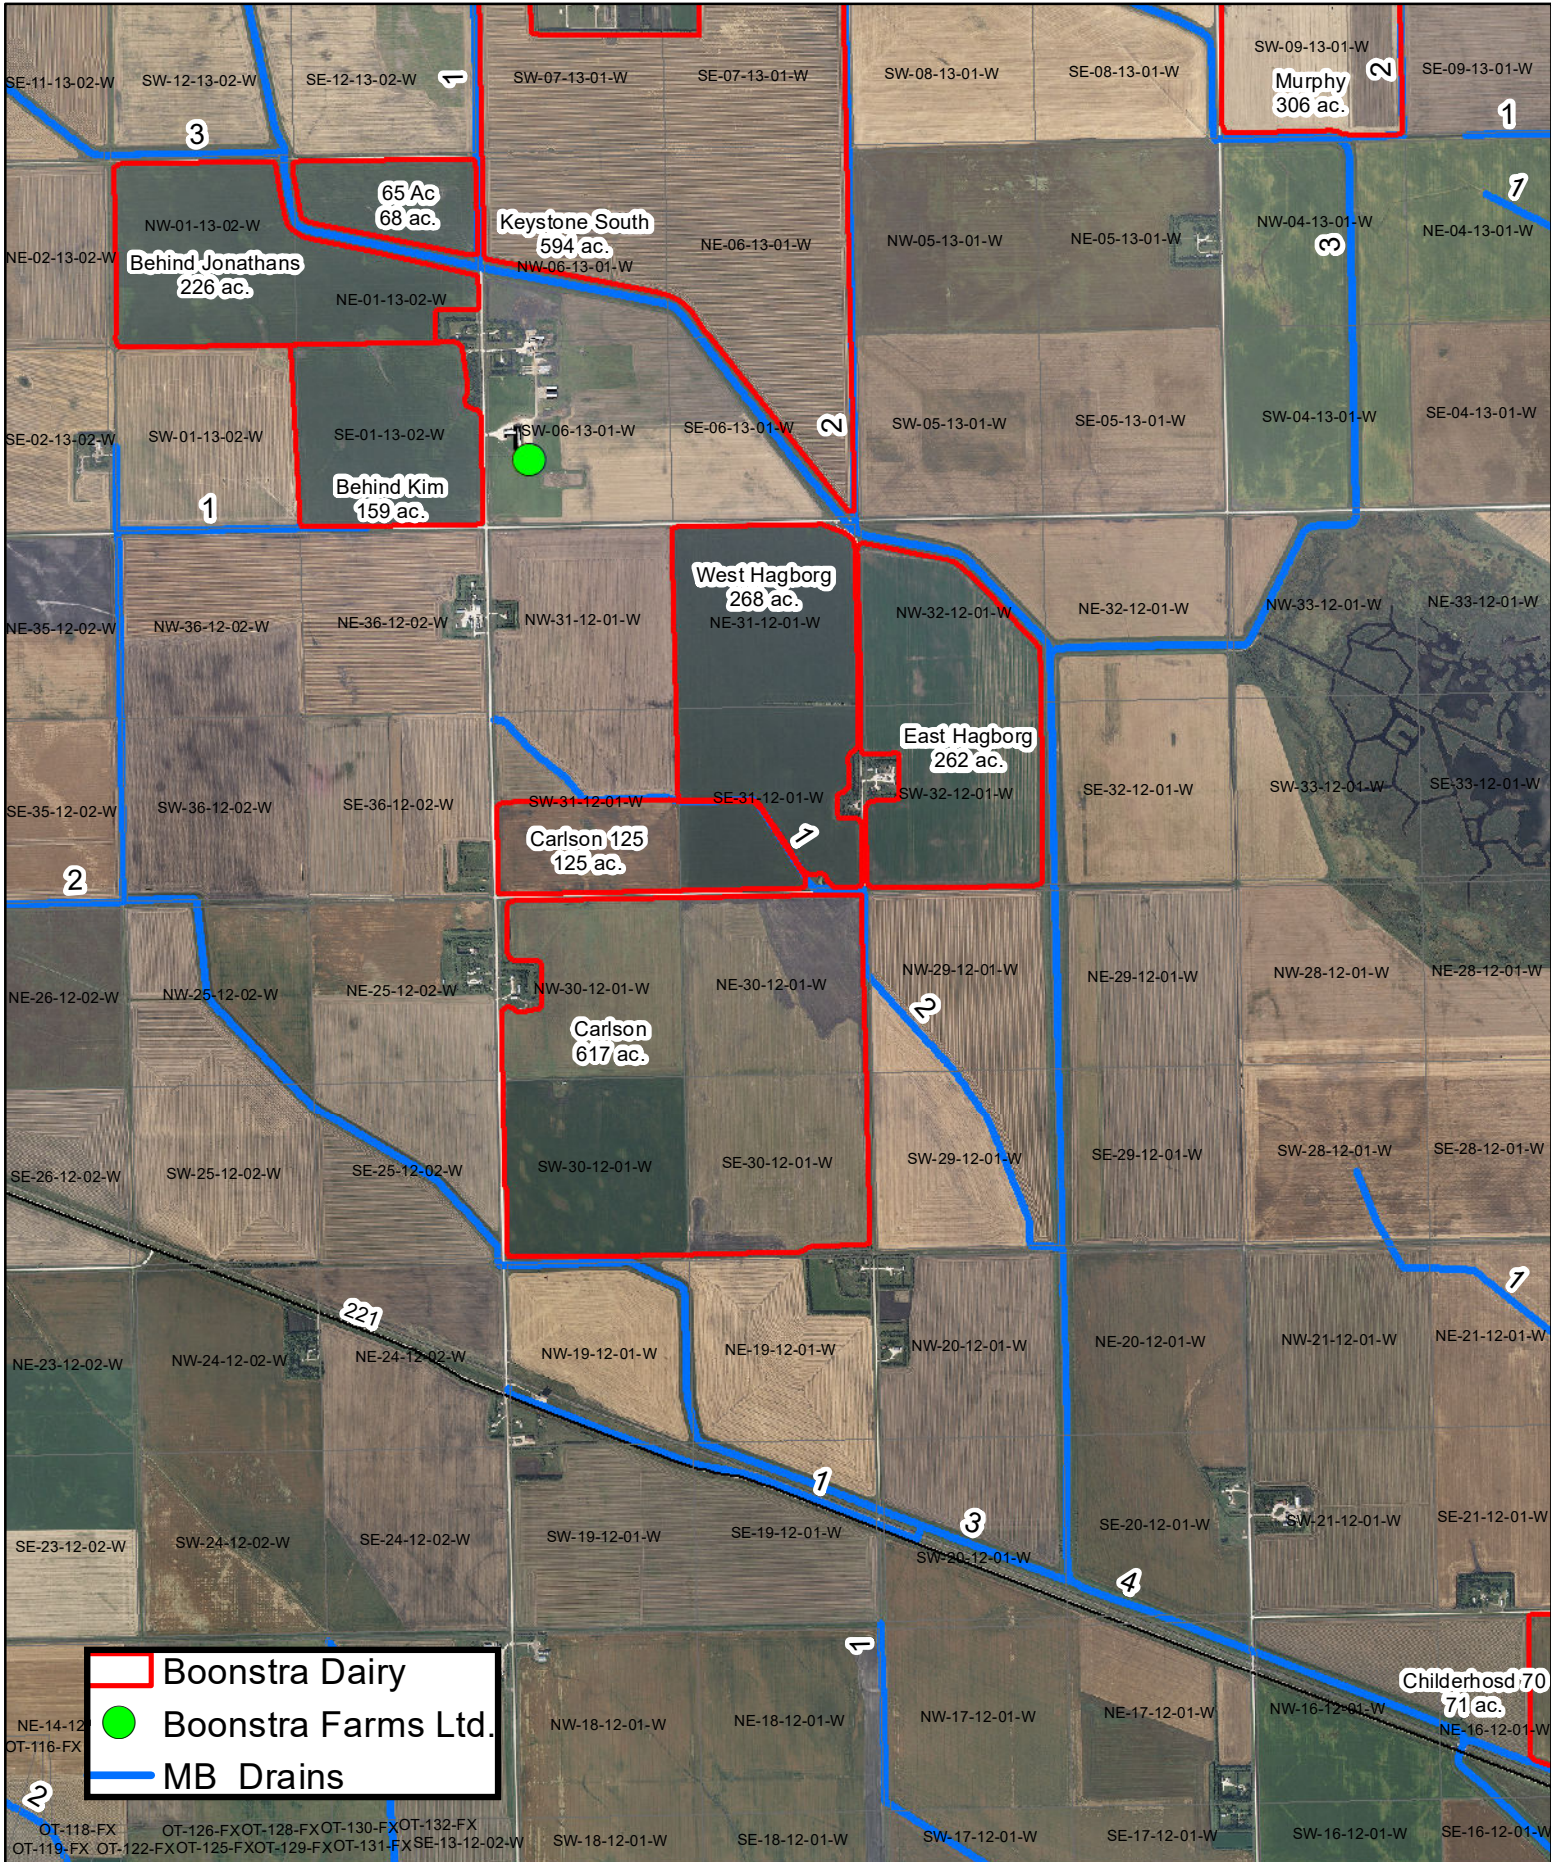

Boonstra Dairy MB Drains (Central North Area)

Boonstra Dairy MB Drains (Central South Area)

Boonstra Dairy MB Soils (Central South Area)

Boonstra Dairy

Boonstra Farms Ltd.

Detailed Soils Jan 2017

- Class 1
- Class 2
- Class 3
- Class 4
- Class 5
- Class 6
- Class 7
- Organic
- Unclassified
- Water

Boonstra Dairy MB Drains (East Area)

Boonstra Dairy MB Drains (North East Area)

-  Boonstra Dairy
-  Boonstra Farms Ltd.
-  MB Drains

Boonstra Dairy MB Drains (South West Area)

Manitoba Agriculture, Sources: Esri, Maxar, GeoEye, Earthstar Geographics, CNES/Airbus DS, USDA, USGS, AeroGRID, IGN, and the GIS User Community

Boonstra Dairy Dev. Plan Desig. (North East Area)

Boonstra Dairy Dev. Plan Desig. (South West Area)

Manitoba Agriculture, Source: Esri, Maxar, GeoEye, Earthstar Geographics, CNES/Airbus DS, USDA, USGS, AeroGRID, IGN, and the GIS User Community

Boonstra Dairy Zoning Bylaw (Central North Area)

Boonstra Dairy Zoning Bylaw (Central South Area)

Boonstra Dairy Zoning Bylaw (East Area)

Boonstra Dairy Zoning Bylaw (North East Area)

Boonstra Dairy Zoning Bylaw (South West Area)