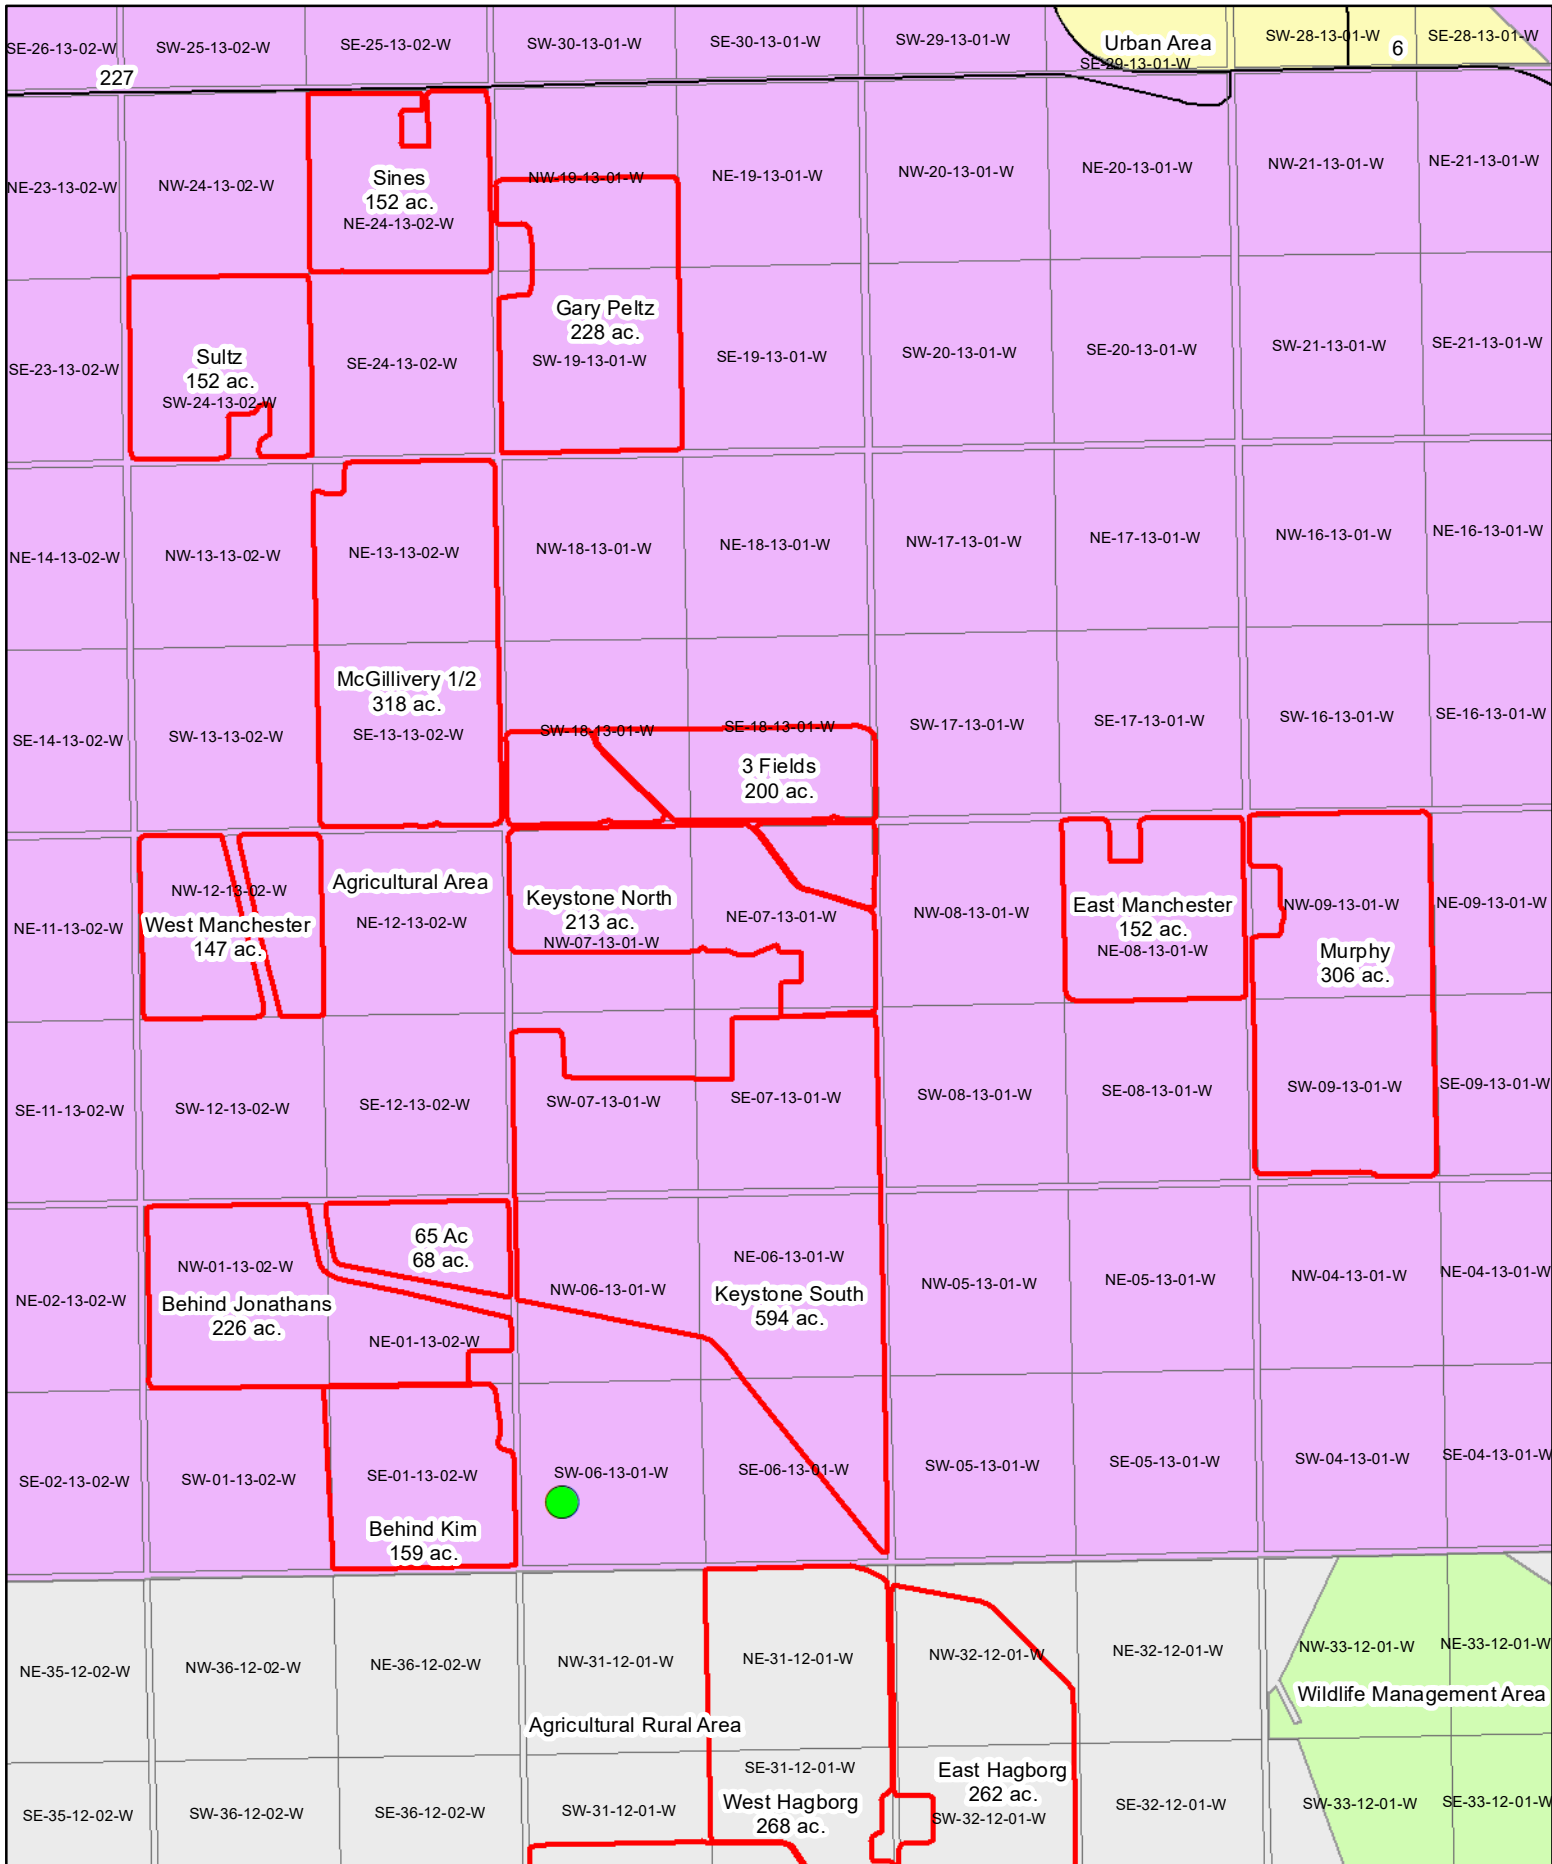

Boonstra Dairy MB Drains (East Area)

Boonstra Dairy MB Drains (North East Area)

-  Boonstra Dairy
-  Boonstra Farms Ltd.
-  MB Drains

Boonstra Dairy MB Drains (South West Area)

Manitoba Agriculture, Sources: Esri, Maxar, GeoEye, Earthstar Geographics, CNES/Airbus DS, USDA, USGS, AeroGRID, IGN, and the GIS User Community

Boonstra Dairy

Boonstra Farms Ltd.

Detailed Soils Jan 2017

- Class 1
- Class 2
- Class 3
- Class 4
- Class 5
- Class 6
- Class 7
- Organic
- Unclassified
- Water

Boonstra Dairy MB Soils (South West Area)

Manitoba Agriculture, Source: Esri, Maxar, GeoEye, Earthstar Geographics, CNES/Airbus DS, USDA, USGS, AeroGRID, IGN, and the GIS User Community

Boonstra Dairy 3 Km Buffer

- 3 km buffer
- Boonstra Dairy
- Boonstra Farms Ltd.
- buildings

Boonstra Dairy Dev. Plan Desig. (Central North Area)

Boonstra Dairy Dev. Plan Desig. (Central South Area)

Boonstra Dairy Dev. Plan Desig. (East Area)

Boonstra Dairy Dev. Plan Desig. (North East Area)

Boonstra Dairy Dev. Plan Desig. (South West Area)

Manitoba Agriculture, Source: Esri, Maxar, GeoEye, Earthstar Geographics, CNES/Airbus DS, USDA, USGS, AeroGRID, IGN, and the GIS User Community