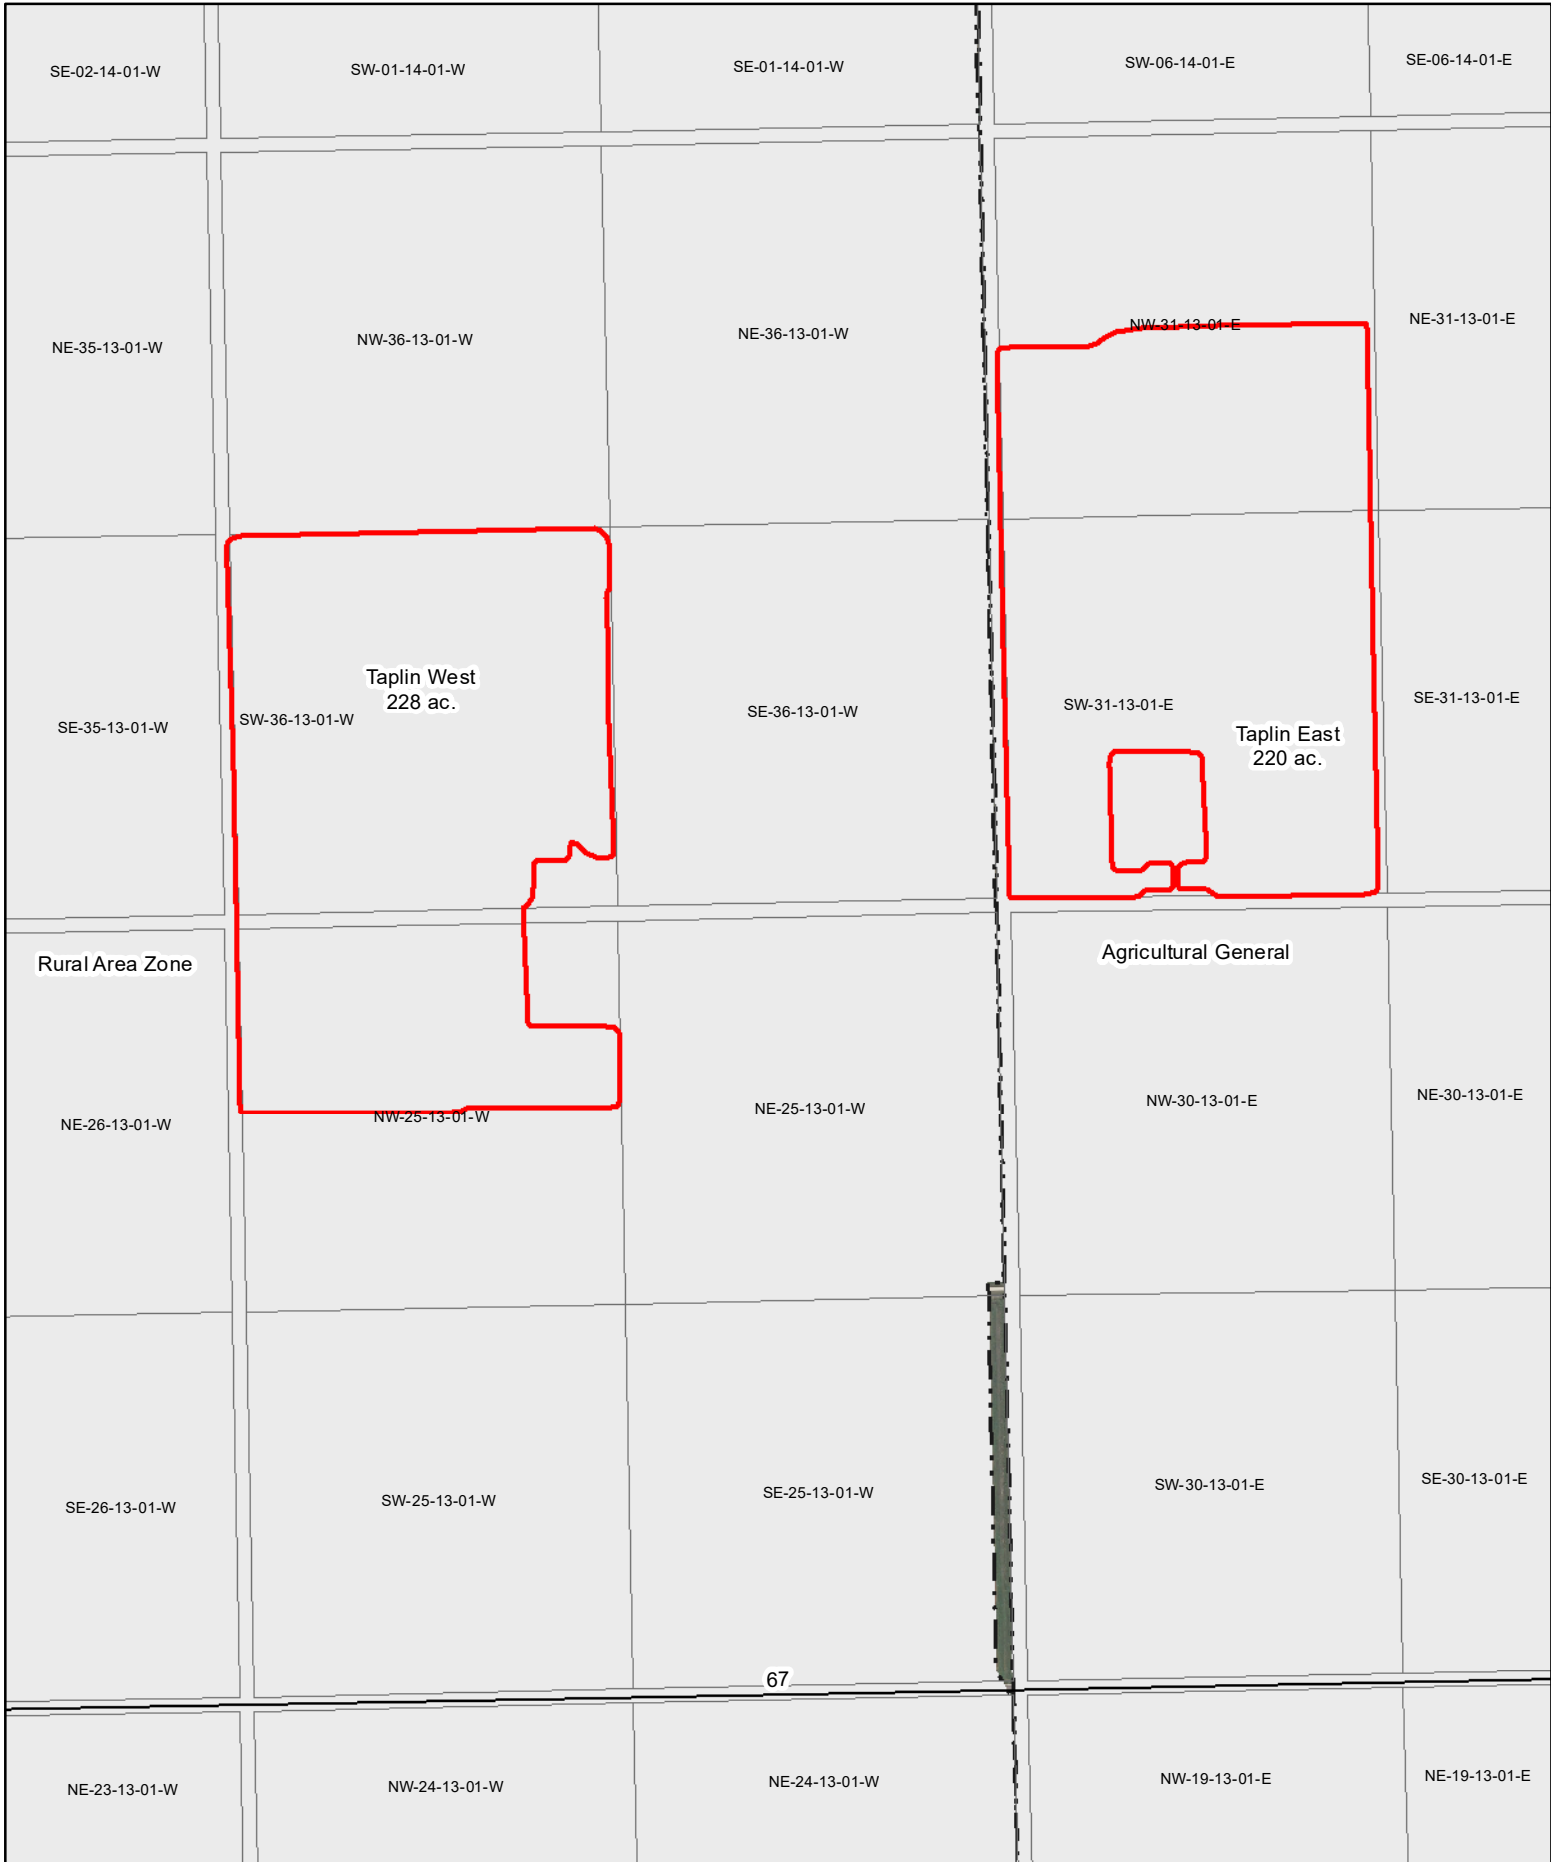

Boonstra Dairy MB Drains (East Area)

Boonstra Dairy MB Drains (North East Area)

-  Boonstra Dairy
-  Boonstra Farms Ltd.
-  MB Drains

Boonstra Dairy MB Drains (South West Area)

Manitoba Agriculture, Sources: Esri, Maxar, GeoEye, Earthstar Geographics, CNES/Airbus DS, USDA, USGS, AeroGRID, IGN, and the GIS User Community

Boonstra Dairy 3 Km Buffer

- 3 km buffer
- Boonstra Dairy
- Boonstra Farms Ltd.
- buildings

Boonstra Dairy Dev. Plan Desig. (Central North Area)

Boonstra Dairy Dev. Plan Desig. (Central South Area)

Boonstra Dairy Dev. Plan Desig. (East Area)

Boonstra Dairy Dev. Plan Desig. (North East Area)

Boonstra Dairy Dev. Plan Desig. (South West Area)

Manitoba Agriculture, Source: Esri, Maxar, GeoEye, Earthstar Geographics, CNES/Airbus DS, USDA, USGS, AeroGRID, IGN, and the GIS User Community

Boonstra Dairy Zoning Bylaw (Central North Area)

Boonstra Dairy Zoning Bylaw (Central South Area)

Boonstra Dairy Zoning Bylaw (East Area)

Boonstra Dairy Zoning Bylaw (North East Area)

Boonstra Dairy Zoning Bylaw (South West Area)