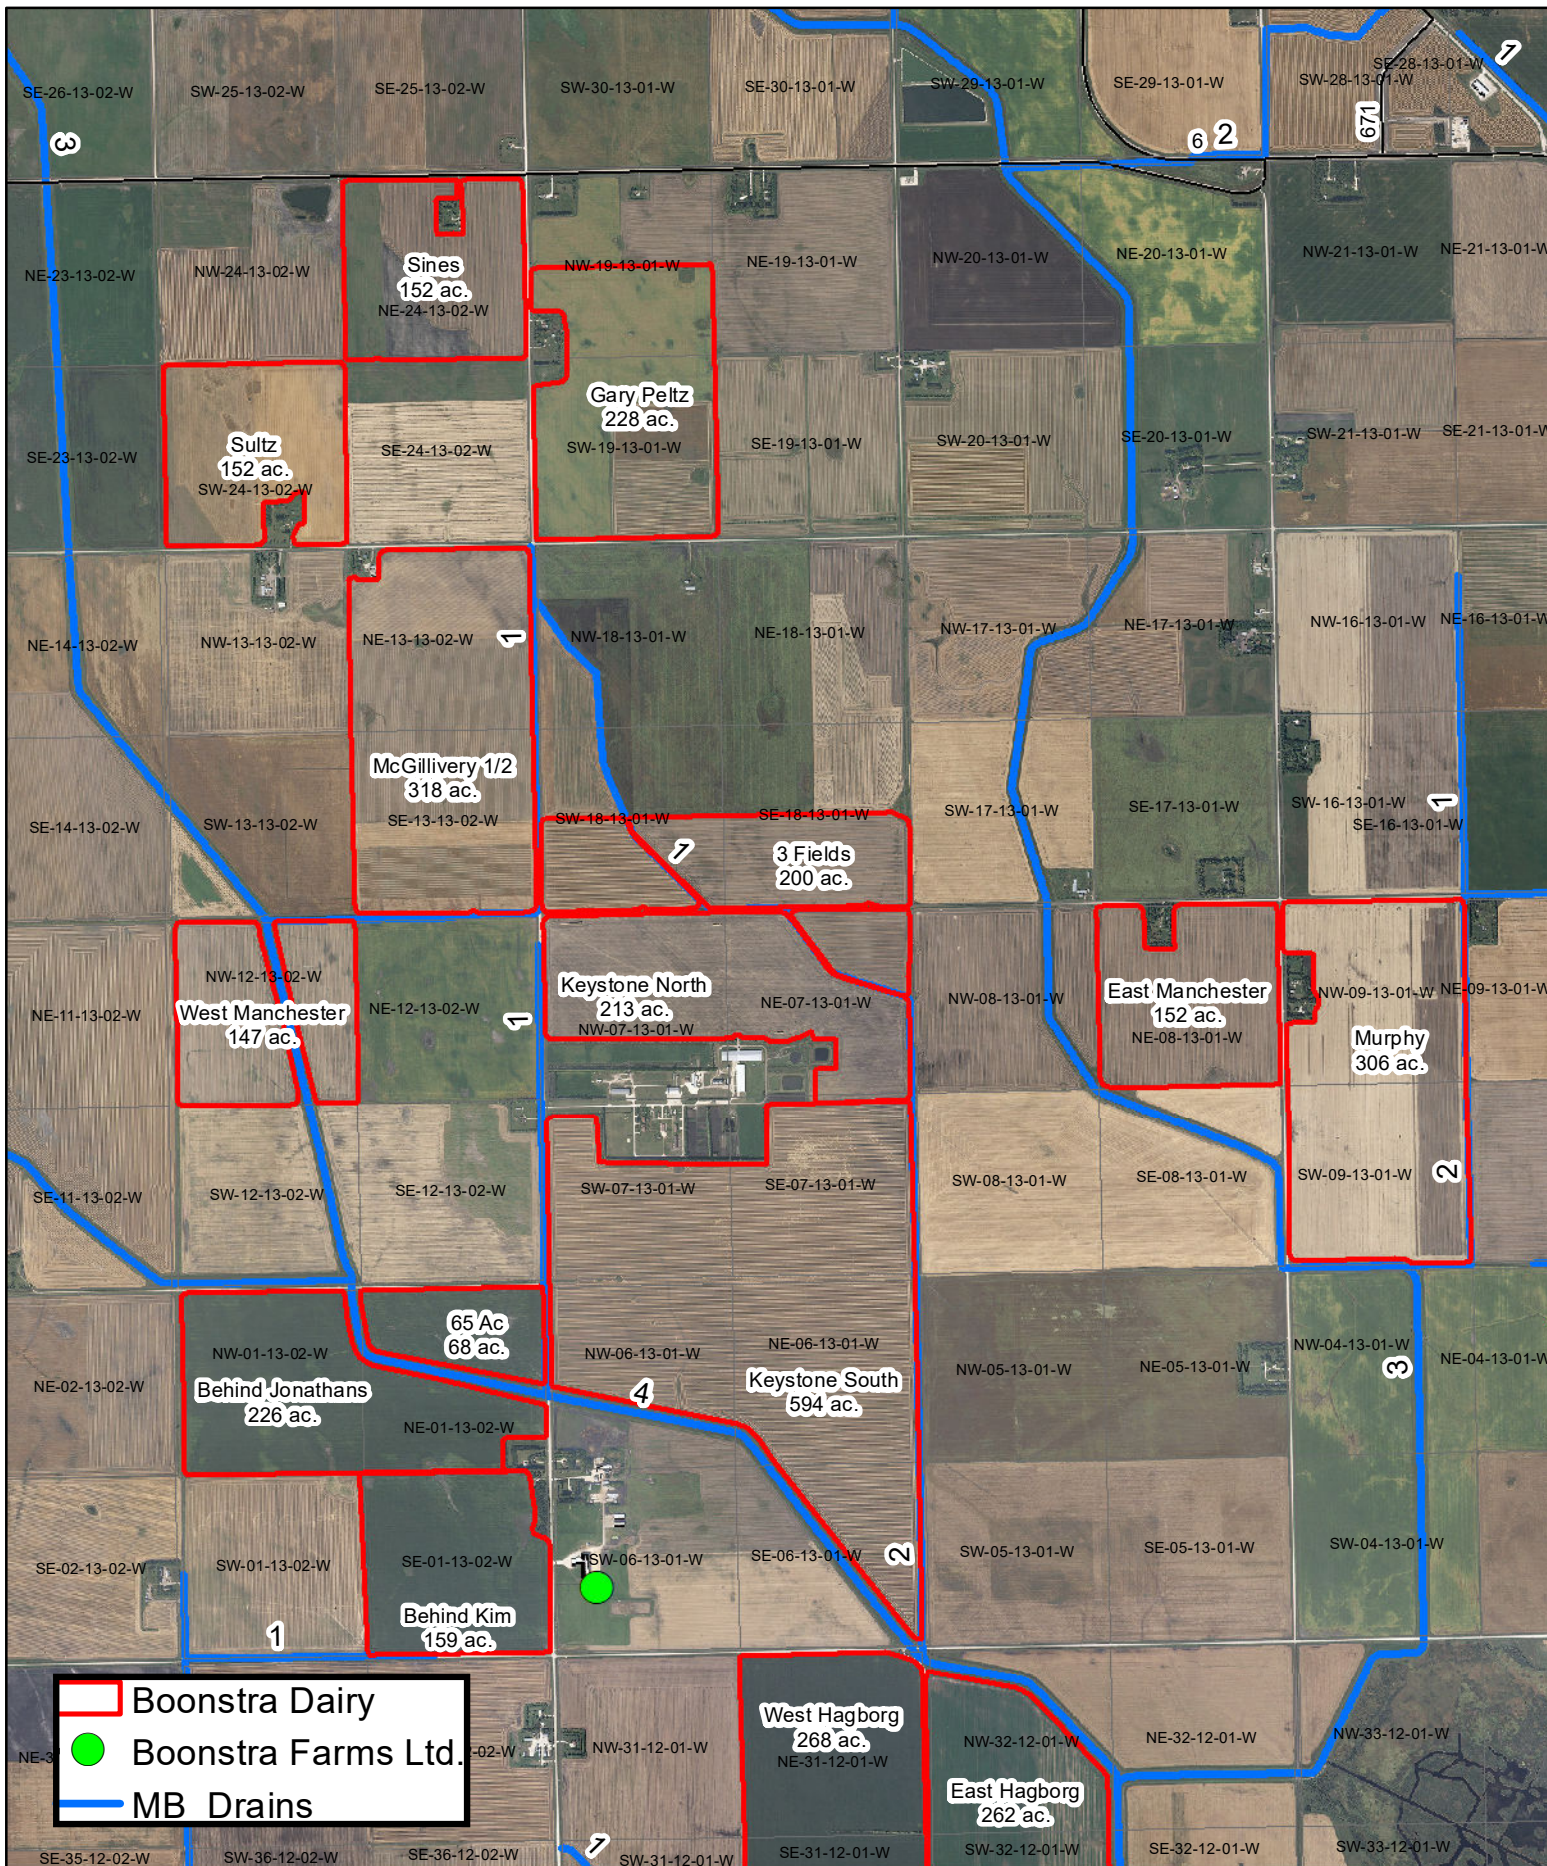

Boonstra Dairy MB Drains (Central North Area)

Boonstra Dairy MB Drains (Central South Area)

Boonstra Dairy MB Soils (Central South Area)

Boonstra Dairy

Boonstra Farms Ltd.

Detailed Soils Jan 2017

- Class 1
- Class 2
- Class 3
- Class 4
- Class 5
- Class 6
- Class 7
- Organic
- Unclassified
- Water

Boonstra Dairy MB Drains (East Area)

Boonstra Dairy MB Drains (North East Area)

-  Boonstra Dairy
-  Boonstra Farms Ltd.
-  MB Drains

Boonstra Dairy MB Drains (South West Area)

Manitoba Agriculture, Sources: Esri, Maxar, GeoEye, Earthstar Geographics, CNES/Airbus DS, USDA, USGS, AeroGRID, IGN, and the GIS User Community

Boonstra Dairy

Boonstra Farms Ltd.

Detailed Soils Jan 2017

- Class 1
- Class 2
- Class 3
- Class 4
- Class 5
- Class 6
- Class 7
- Organic
- Unclassified
- Water

Boonstra Dairy MB Soils (South West Area)

Manitoba Agriculture, Source: Esri, Maxar, GeoEye, Earthstar Geographics, CNES/Airbus DS, USDA, USGS, AeroGRID, IGN, and the GIS User Community

Boonstra Dairy Dev. Plan Desig. (North East Area)

Boonstra Dairy Dev. Plan Desig. (South West Area)

Manitoba Agriculture, Source: Esri, Maxar, GeoEye, Earthstar Geographics, CNES/Airbus DS, USDA, USGS, AeroGRID, IGN, and the GIS User Community