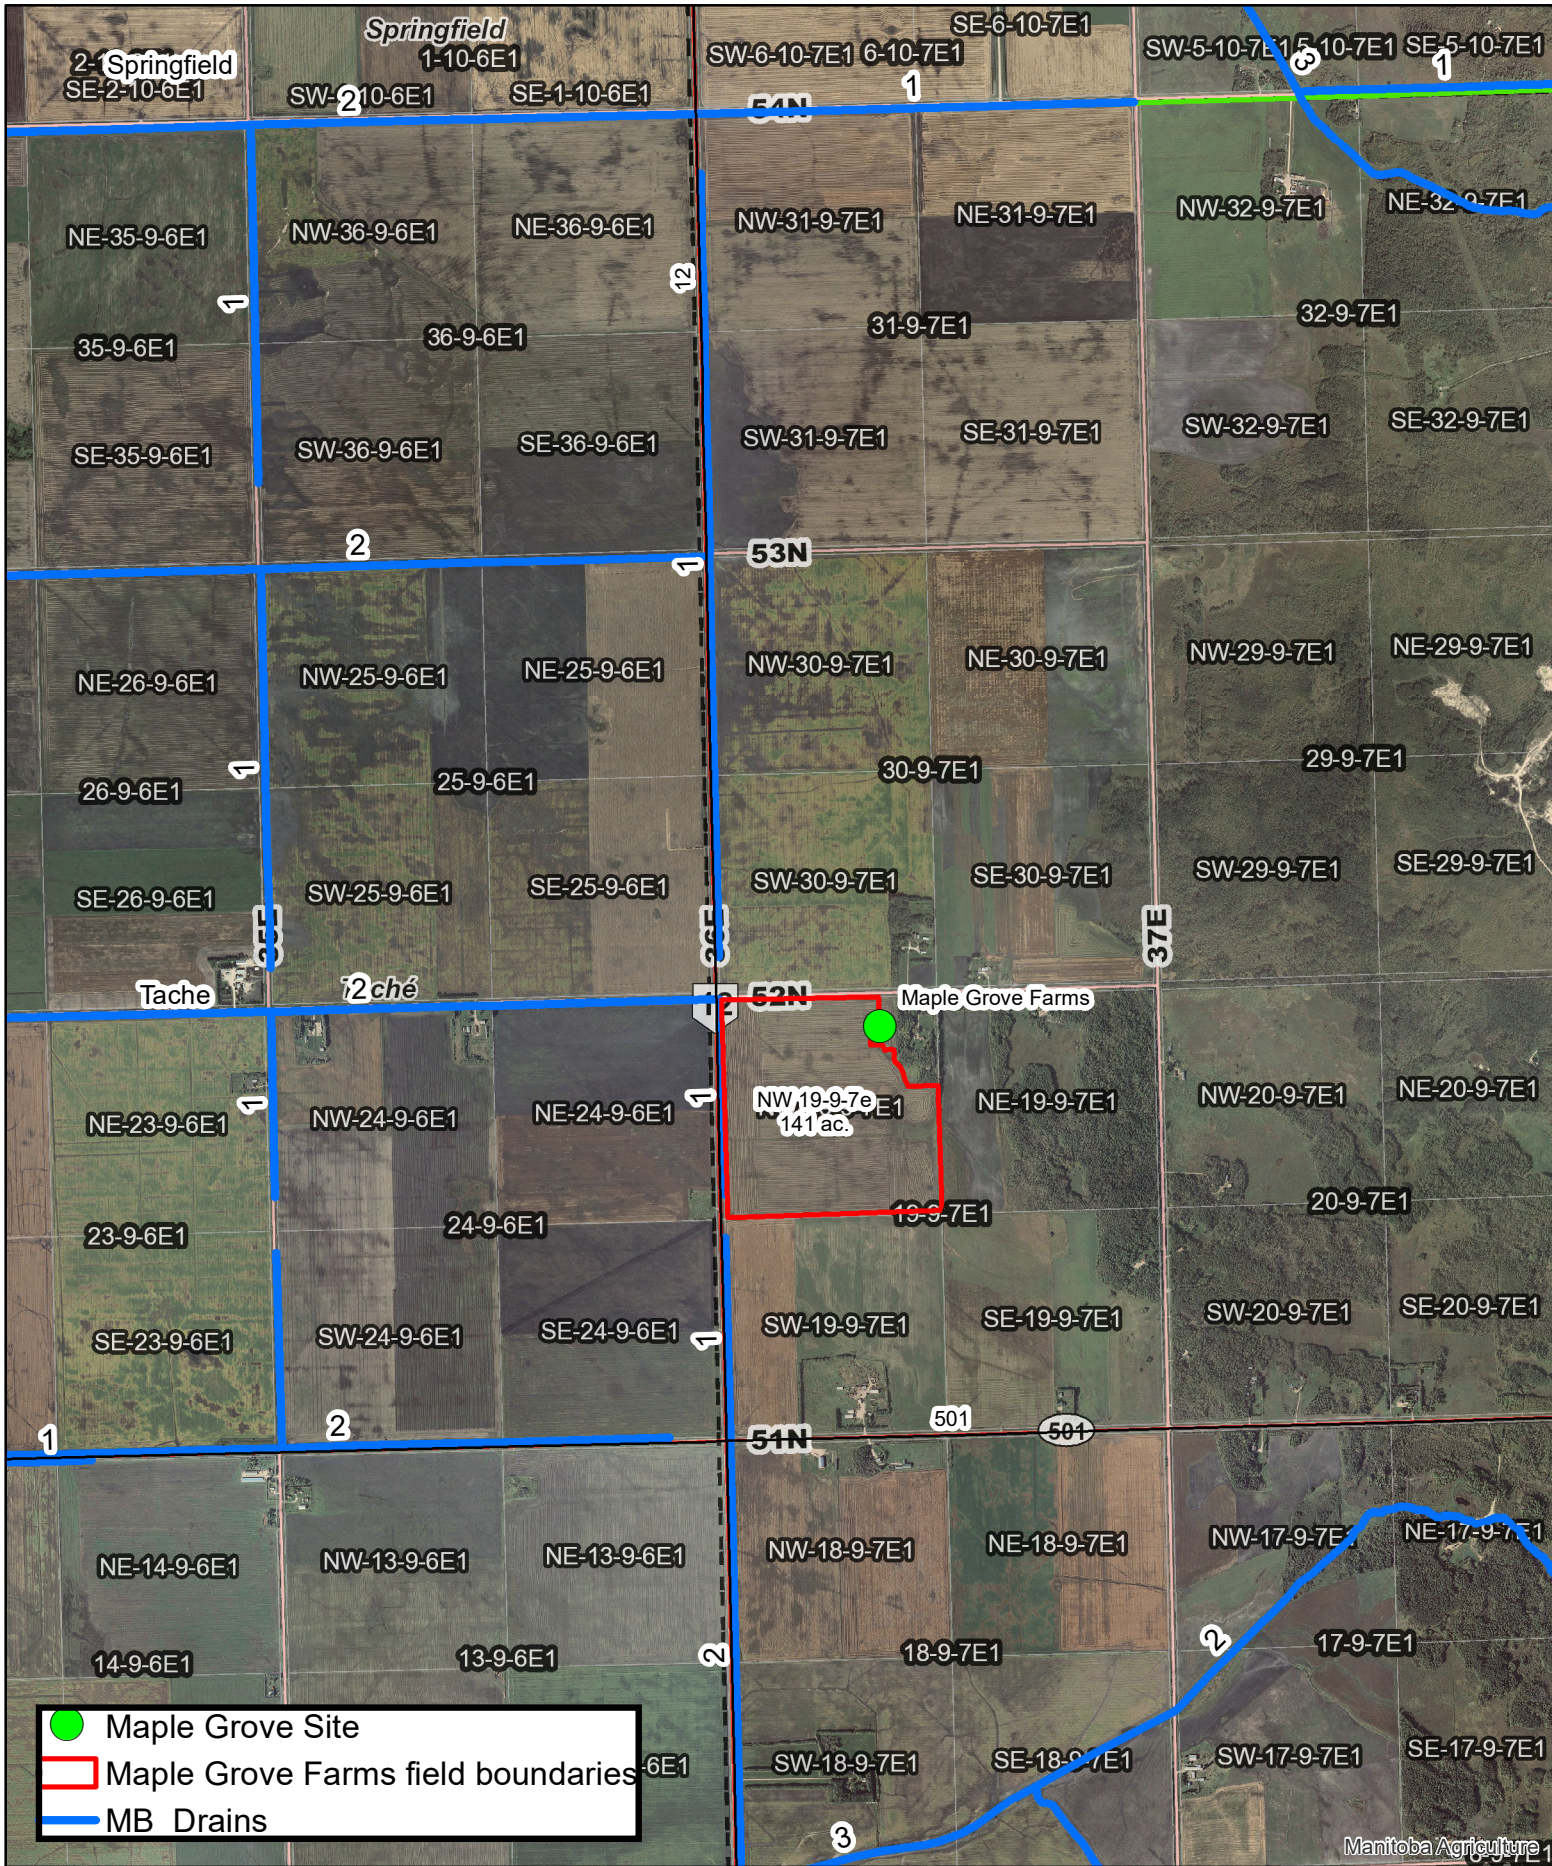

Maple Grove Farms Spread Fields Home (01/23)

Manitoba Agriculture

Maple Grove Farms MB Soils Map Home (01/23)

0 0.375 0.75 1.5 Miles

Maple Grove Farms MB Drains Home (01/23)

- Maple Grove Site
- Maple Grove Farms field boundaries
- MB Drains

0 0.375 0.75 1.5 Miles

Maple Grove Farms RM Dev. Plan Home (01/23)

Maple Grove Farms RM Zoning Bylaw Home (01/23)

0 0.375 0.75 1.5 Miles

Maple Grove Farms MB Soils Map South (01/23)

Maple Grove Farms field boundaries

Detailed Soils Jan 2017

- Class 1
- Class 2
- Class 3
- Class 4
- Class 5
- Class 6
- Class 7
- Organic
- Unclassified
- Water

Maple Grove Farms MB Drains South (01/23)

0 0.375 0.75 1.5 Miles

Maple Grove Farms RM Dev. Plan South (01/23)

Maple Grove Farms RM Zoning Bylaw South (01/23)

Maple Grove Farms Spread Fields West (01/23)

Maple Grove Farms MB Soils Map West (01/23)

Maple Grove Farms field boundaries

Detailed Soils Jan 2017

- Class 1
- Class 2
- Class 3
- Class 4
- Class 5
- Class 6
- Class 7
- Organic
- Unclassified
- Water