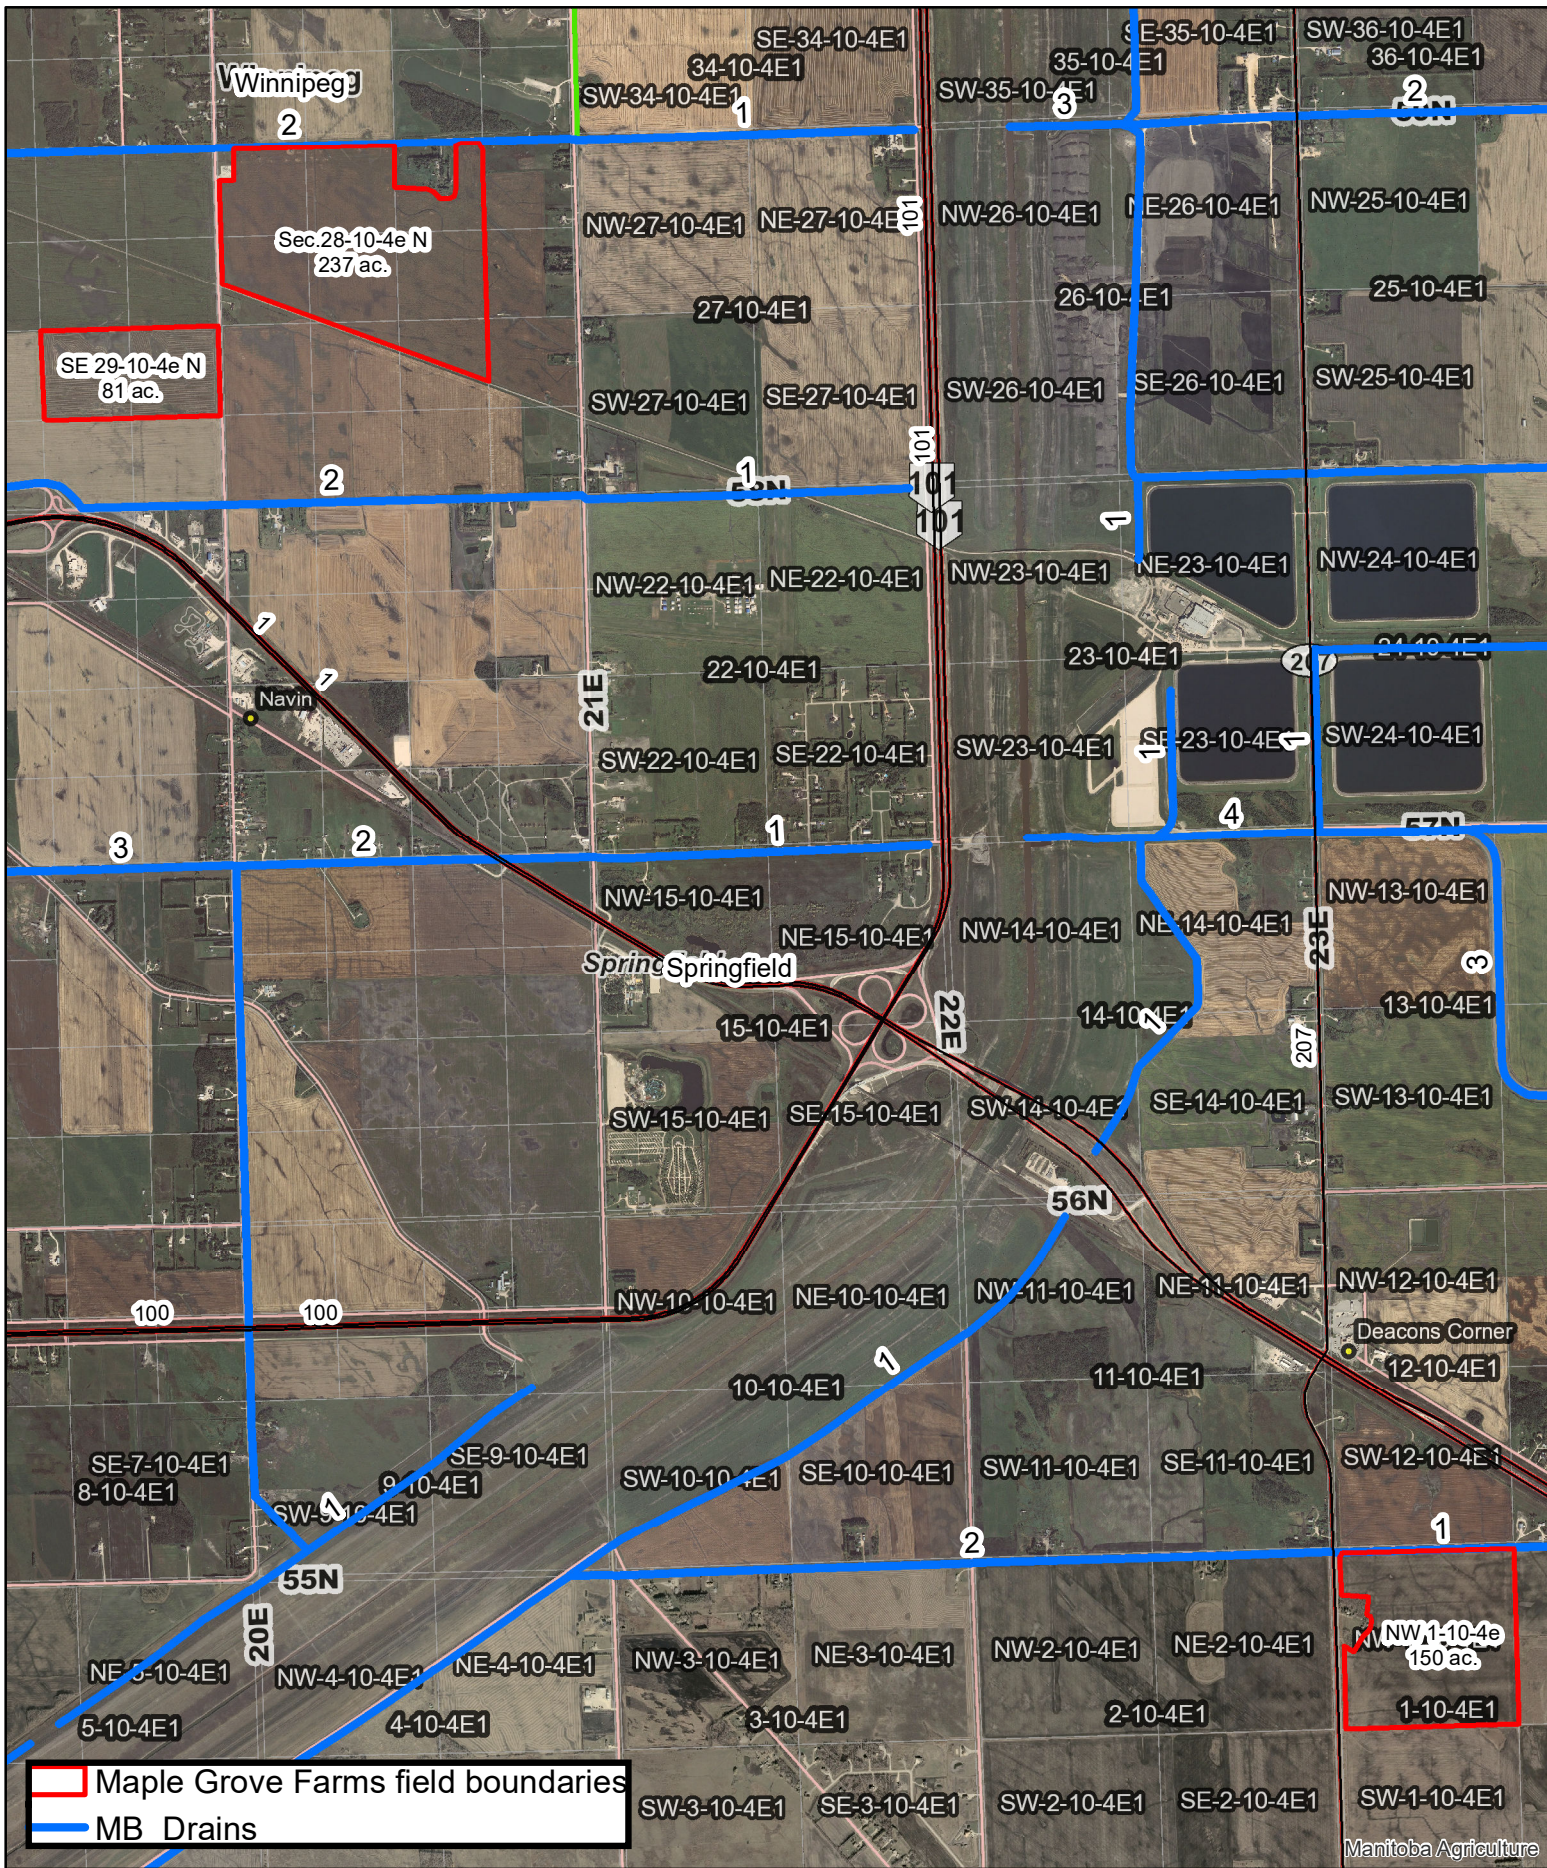

Maple Grove Farms Spread Fields Home (01/23)

Manitoba Agriculture

Maple Grove Farms MB Soils Map Home (01/23)

0 0.375 0.75 1.5 Miles

Maple Grove Farms MB Drains Home (01/23)

- Maple Grove Site
- Maple Grove Farms field boundaries
- MB Drains

0 0.375 0.75 1.5 Miles

Maple Grove Farms RM Dev. Plan Home (01/23)

Maple Grove Farms RM Zoning Bylaw Home (01/23)

0 0.375 0.75 1.5 Miles

Maple Grove Farms MB Soils Map South (01/23)

Maple Grove Farms field boundaries

Maple Grove Farms RM Zoning Bylaw South (01/23)

Maple Grove Farms Spread Fields West (01/23)

Maple Grove Farms MB Soils Map West (01/23)

Maple Grove Farms field boundaries

Detailed Soils Jan 2017

- Class 1
- Class 2
- Class 3
- Class 4
- Class 5
- Class 6
- Class 7
- Organic
- Unclassified
- Water

Maple Grove Farms MB Drains West (01/23)

Maple Grove Farms field boundaries
 MB Drains

Maple Grove Farms RM Dev. Plan West (01/23)

Maple Grove Farms RM Zoning Bylaw West (01/23)