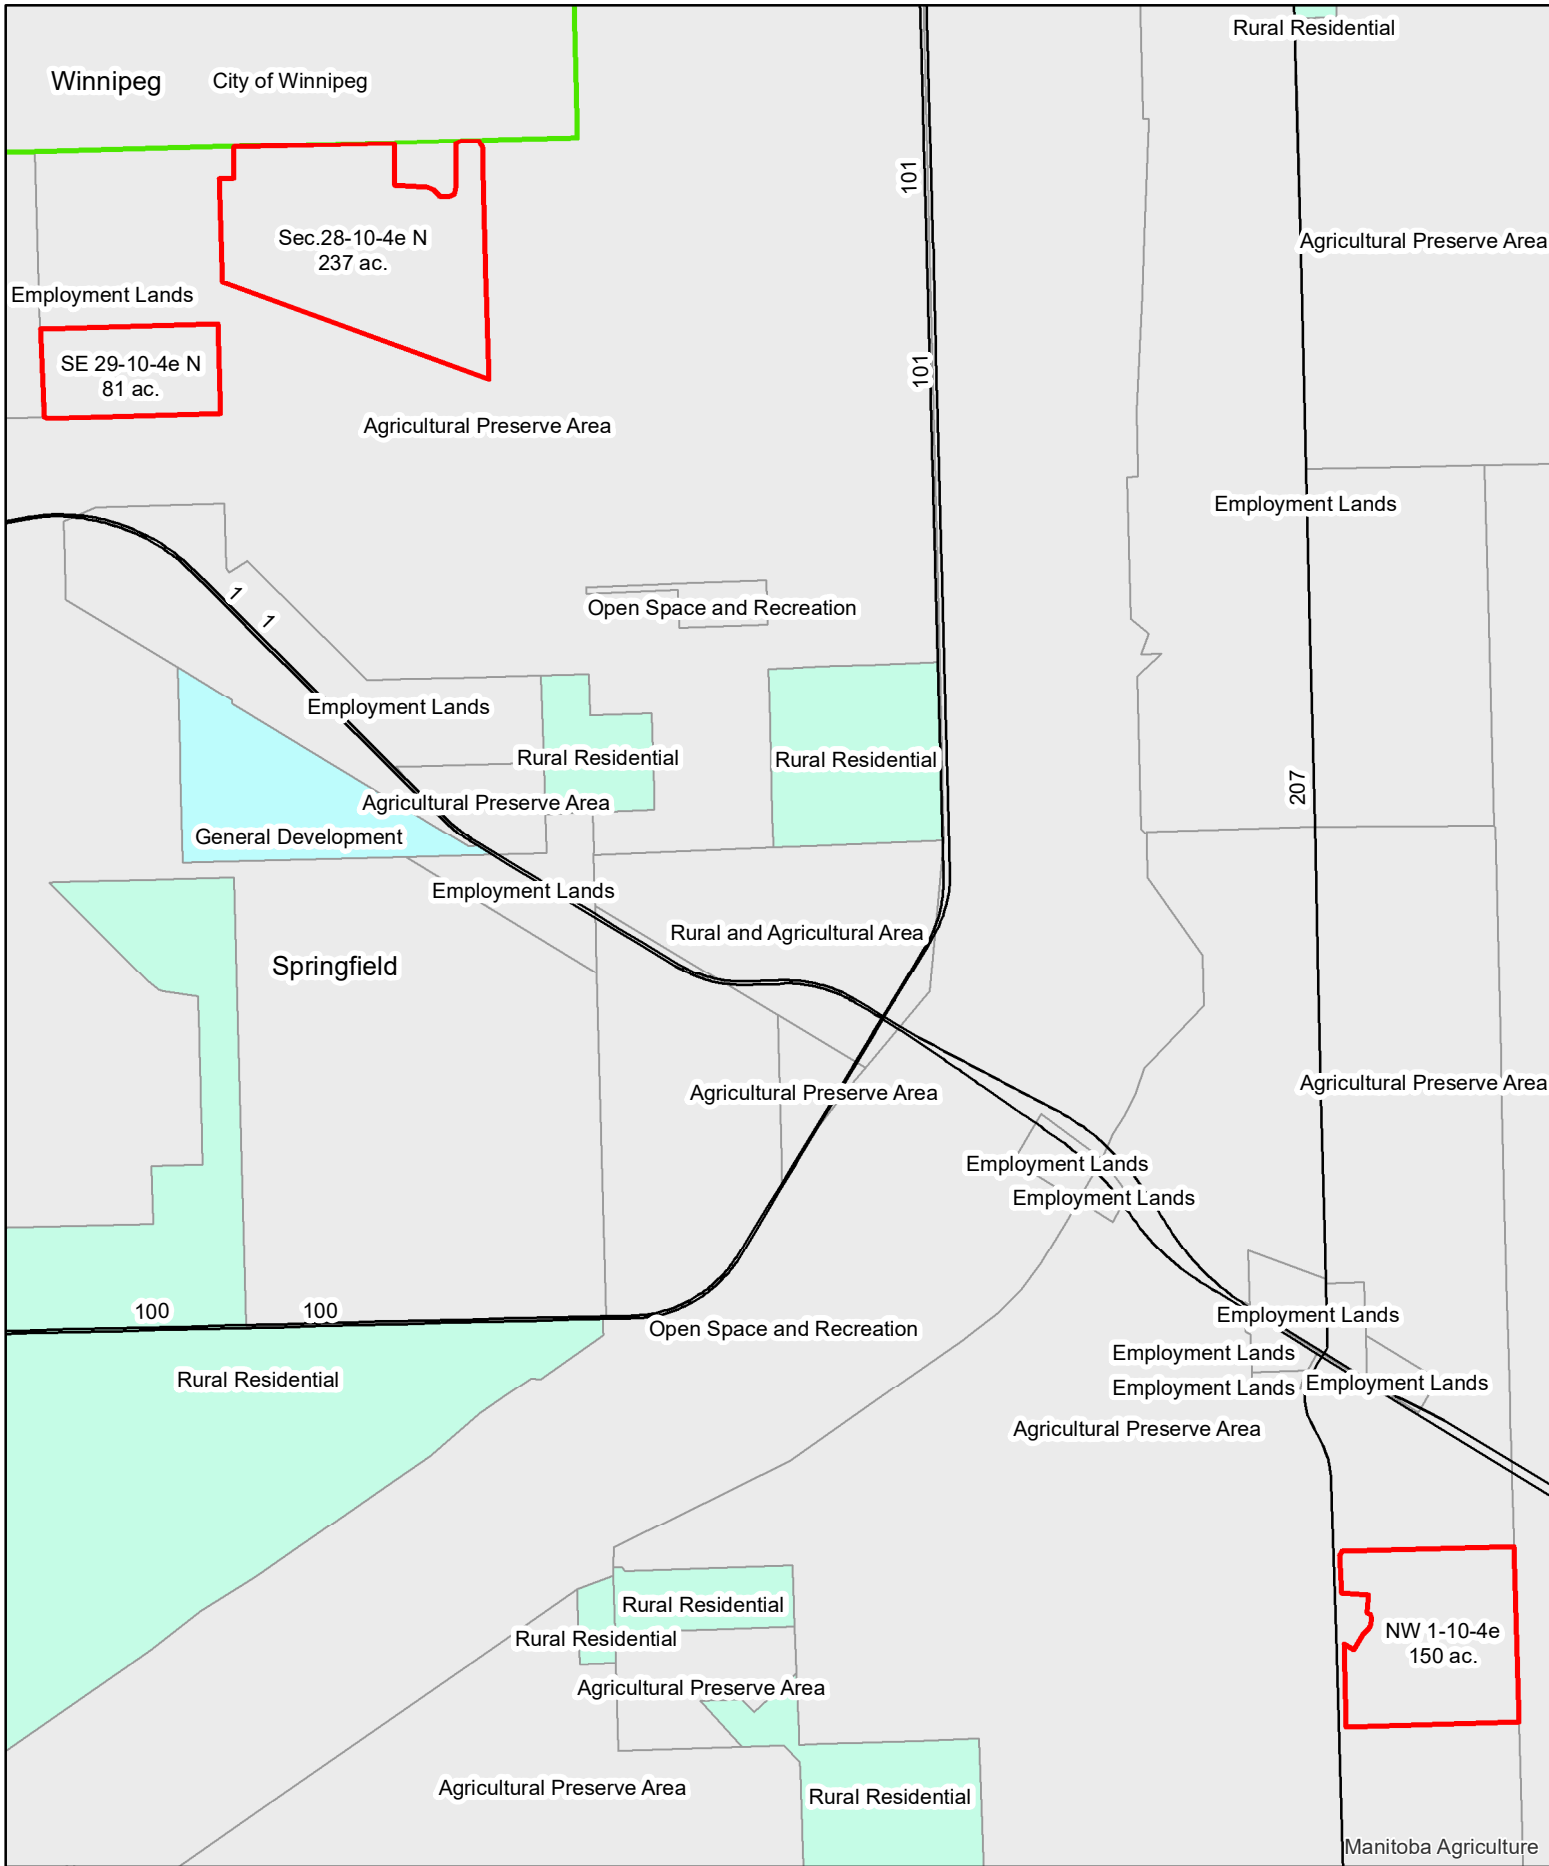

Maple Grove Farms Spread Fields Home (01/23)

Manitoba Agriculture

Maple Grove Farms MB Soils Map Home (01/23)

0 0.375 0.75 1.5 Miles

Maple Grove Farms MB Drains Home (01/23)

- Maple Grove Site
- Maple Grove Farms field boundaries
- MB Drains

Maple Grove Farms RM Zoning Bylaw South (01/23)

Maple Grove Farms Spread Fields West (01/23)

Maple Grove Farms MB Soils Map West (01/23)

Maple Grove Farms field boundaries

Detailed Soils Jan 2017

- Class 1
- Class 2
- Class 3
- Class 4
- Class 5
- Class 6
- Class 7
- Organic
- Unclassified
- Water

Maple Grove Farms MB Drains West (01/23)

Maple Grove Farms field boundaries
 MB Drains

Maple Grove Farms RM Dev. Plan West (01/23)

Maple Grove Farms RM Zoning Bylaw West (01/23)