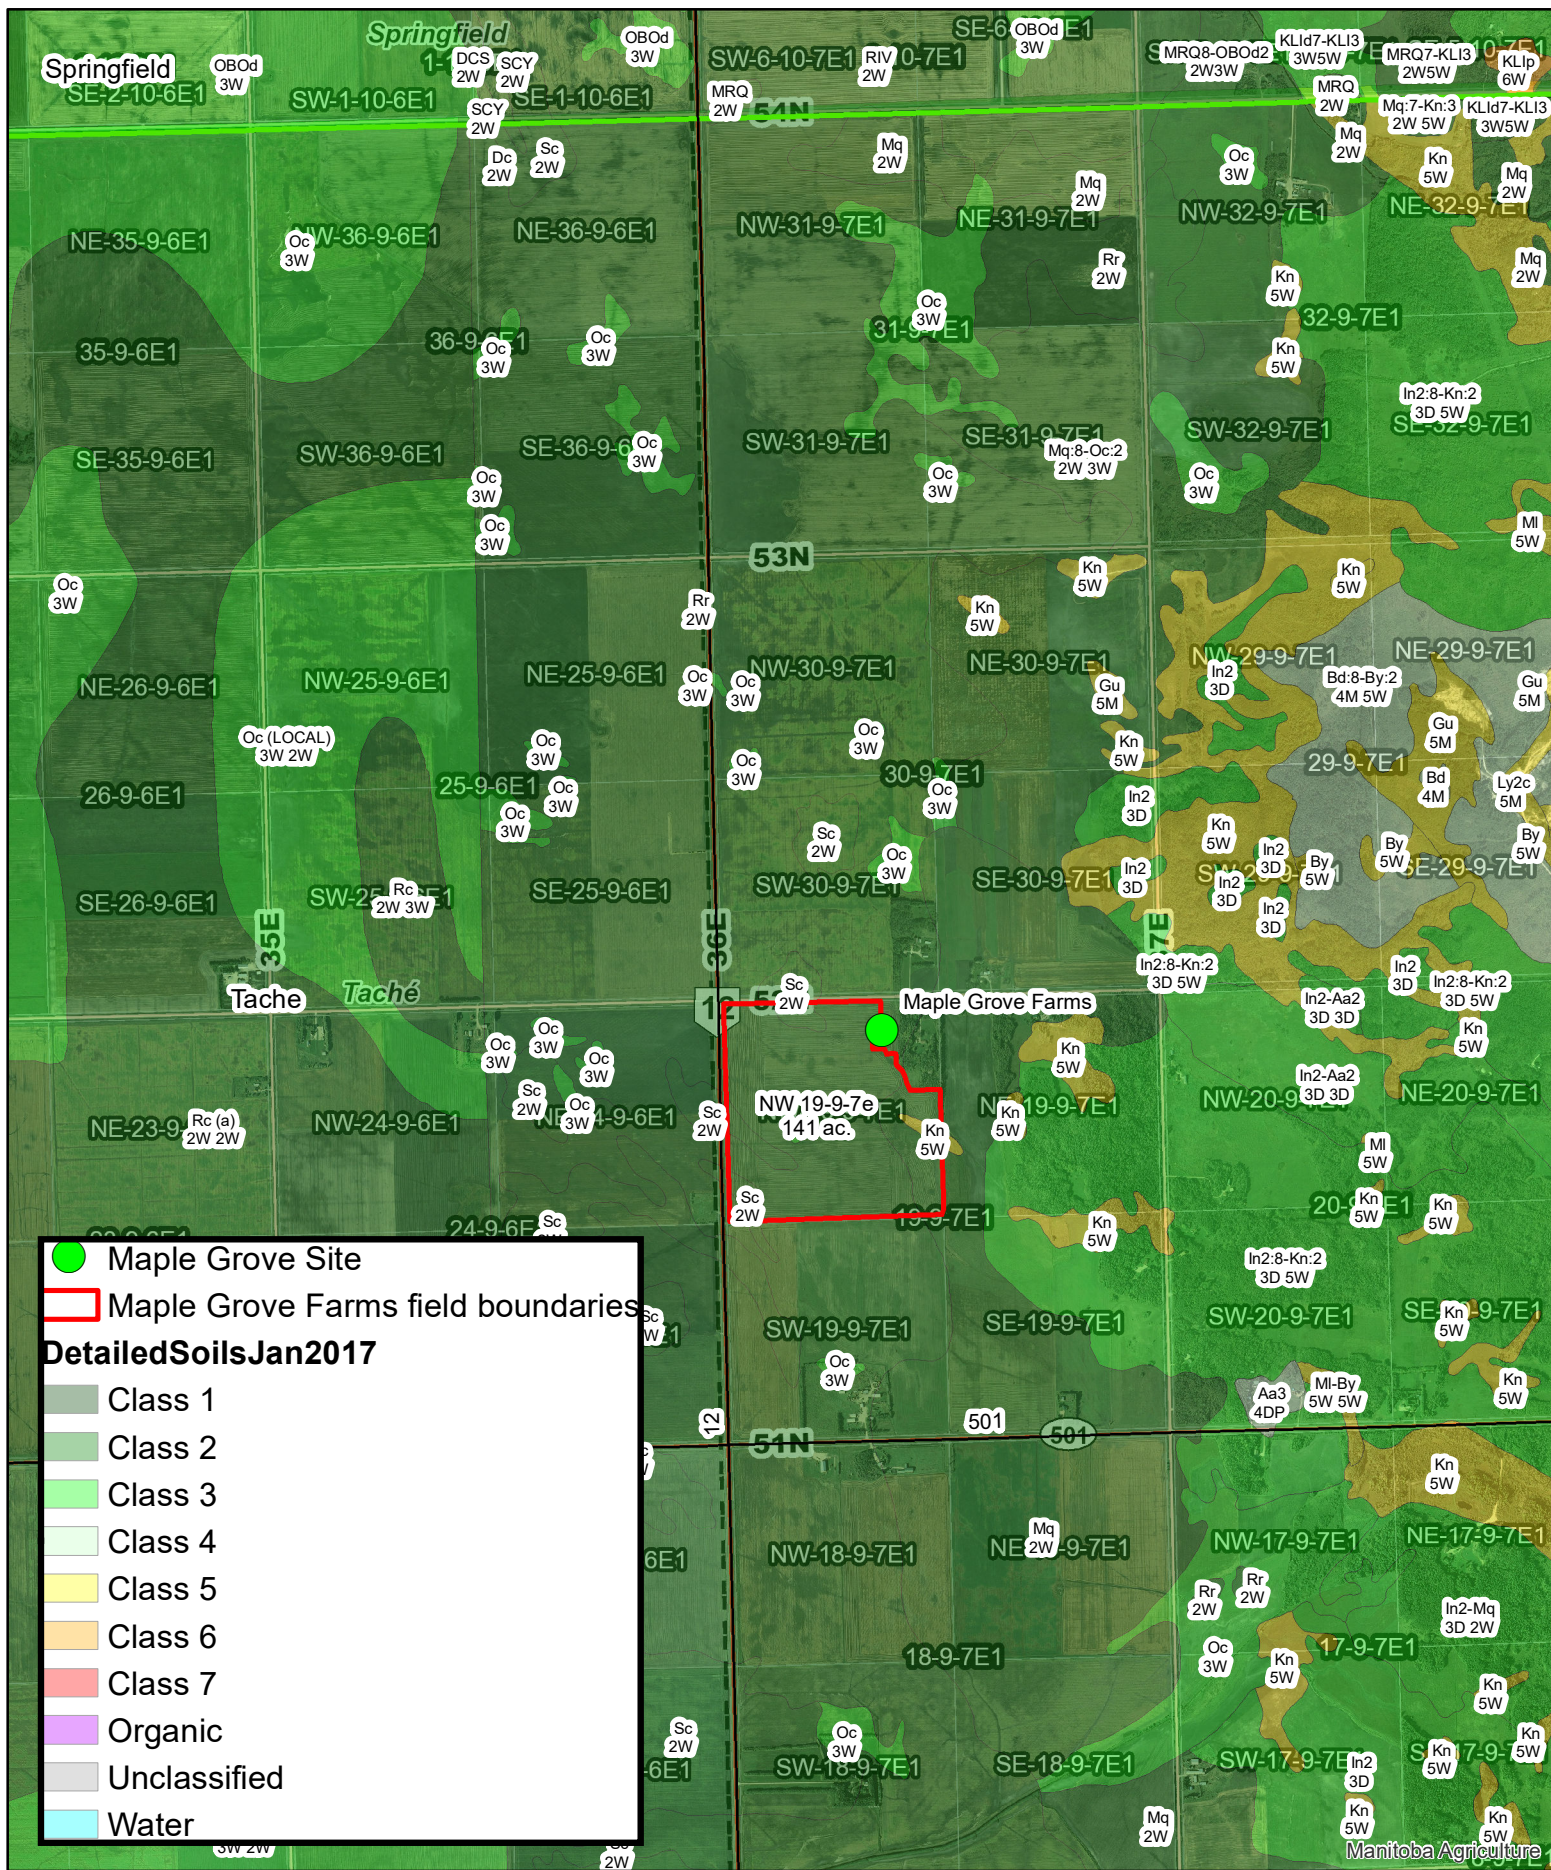

Maple Grove Farms Spread Fields Home (01/23)

Manitoba Agriculture

Maple Grove Farms MB Soils Map Home (01/23)

0 0.375 0.75 1.5 Miles

Maple Grove Farms MB Drains Home (01/23)

- Maple Grove Site
- Maple Grove Farms field boundaries
- MB Drains

0 0.375 0.75 1.5 Miles

Maple Grove Farms RM Dev. Plan Home (01/23)

Maple Grove Farms RM Zoning Bylaw Home (01/23)

0 0.375 0.75 1.5 Miles

Maple Grove Farms MB Soils Map South (01/23)

Maple Grove Farms field boundaries

Detailed Soils Jan 2017

- Class 1
- Class 2
- Class 3
- Class 4
- Class 5
- Class 6
- Class 7
- Organic
- Unclassified
- Water

Maple Grove Farms MB Drains South (01/23)

0 0.375 0.75 1.5 Miles

Maple Grove Farms RM Dev. Plan South (01/23)

Maple Grove Farms RM Zoning Bylaw South (01/23)

Maple Grove Farms Spread Fields West (01/23)

Maple Grove Farms MB Soils Map West (01/23)

Maple Grove Farms field boundaries

Detailed Soils Jan 2017

- Class 1
- Class 2
- Class 3
- Class 4
- Class 5
- Class 6
- Class 7
- Organic
- Unclassified
- Water