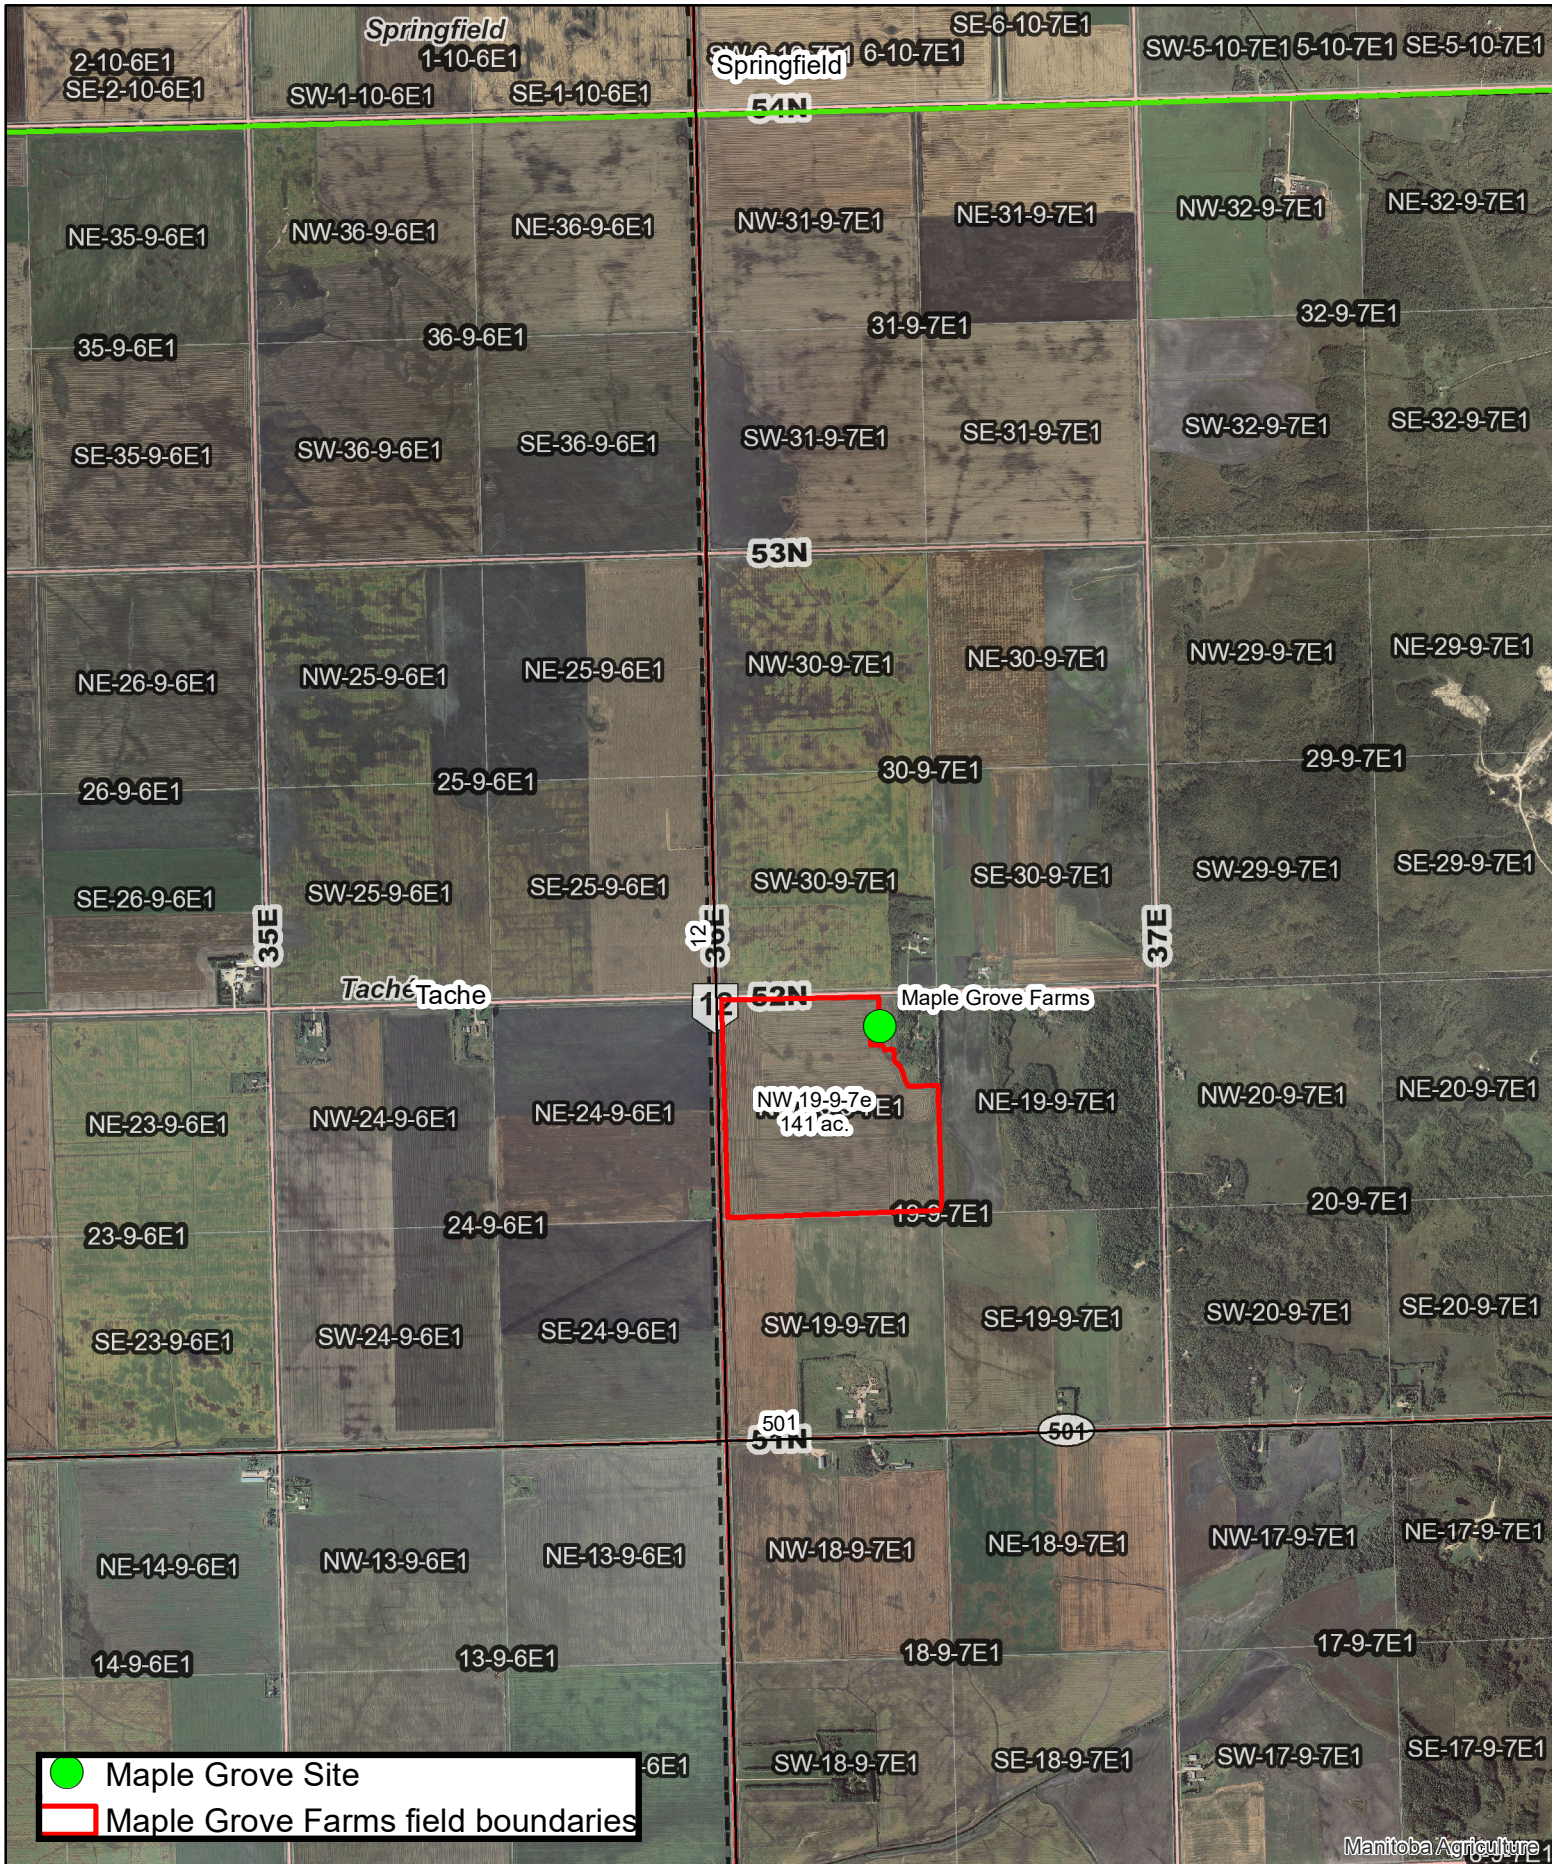

Maple Grove Farms Spread Fields Home (01/23)

Manitoba Agriculture

Maple Grove Farms MB Soils Map Home (01/23)

0 0.375 0.75 1.5 Miles

Maple Grove Farms MB Drains Home (01/23)

- Maple Grove Site
- Maple Grove Farms field boundaries
- MB Drains

0 0.375 0.75 1.5 Miles

Maple Grove Farms RM Dev. Plan Home (01/23)

Maple Grove Farms RM Zoning Bylaw Home (01/23)

0 0.375 0.75 1.5 Miles

Maple Grove Farms MB Soils Map South (01/23)

Maple Grove Farms field boundaries

Detailed Soils Jan 2017

- Class 1
- Class 2
- Class 3
- Class 4
- Class 5
- Class 6
- Class 7
- Organic
- Unclassified
- Water

Maple Grove Farms MB Drains South (01/23)

0 0.375 0.75 1.5 Miles

Maple Grove Farms RM Dev. Plan South (01/23)

Maple Grove Farms RM Zoning Bylaw South (01/23)

Maple Grove Farms Spread Fields West (01/23)

Maple Grove Farms MB Soils Map West (01/23)

Maple Grove Farms field boundaries

Detailed Soils Jan 2017

- Class 1
- Class 2
- Class 3
- Class 4
- Class 5
- Class 6
- Class 7
- Organic
- Unclassified
- Water