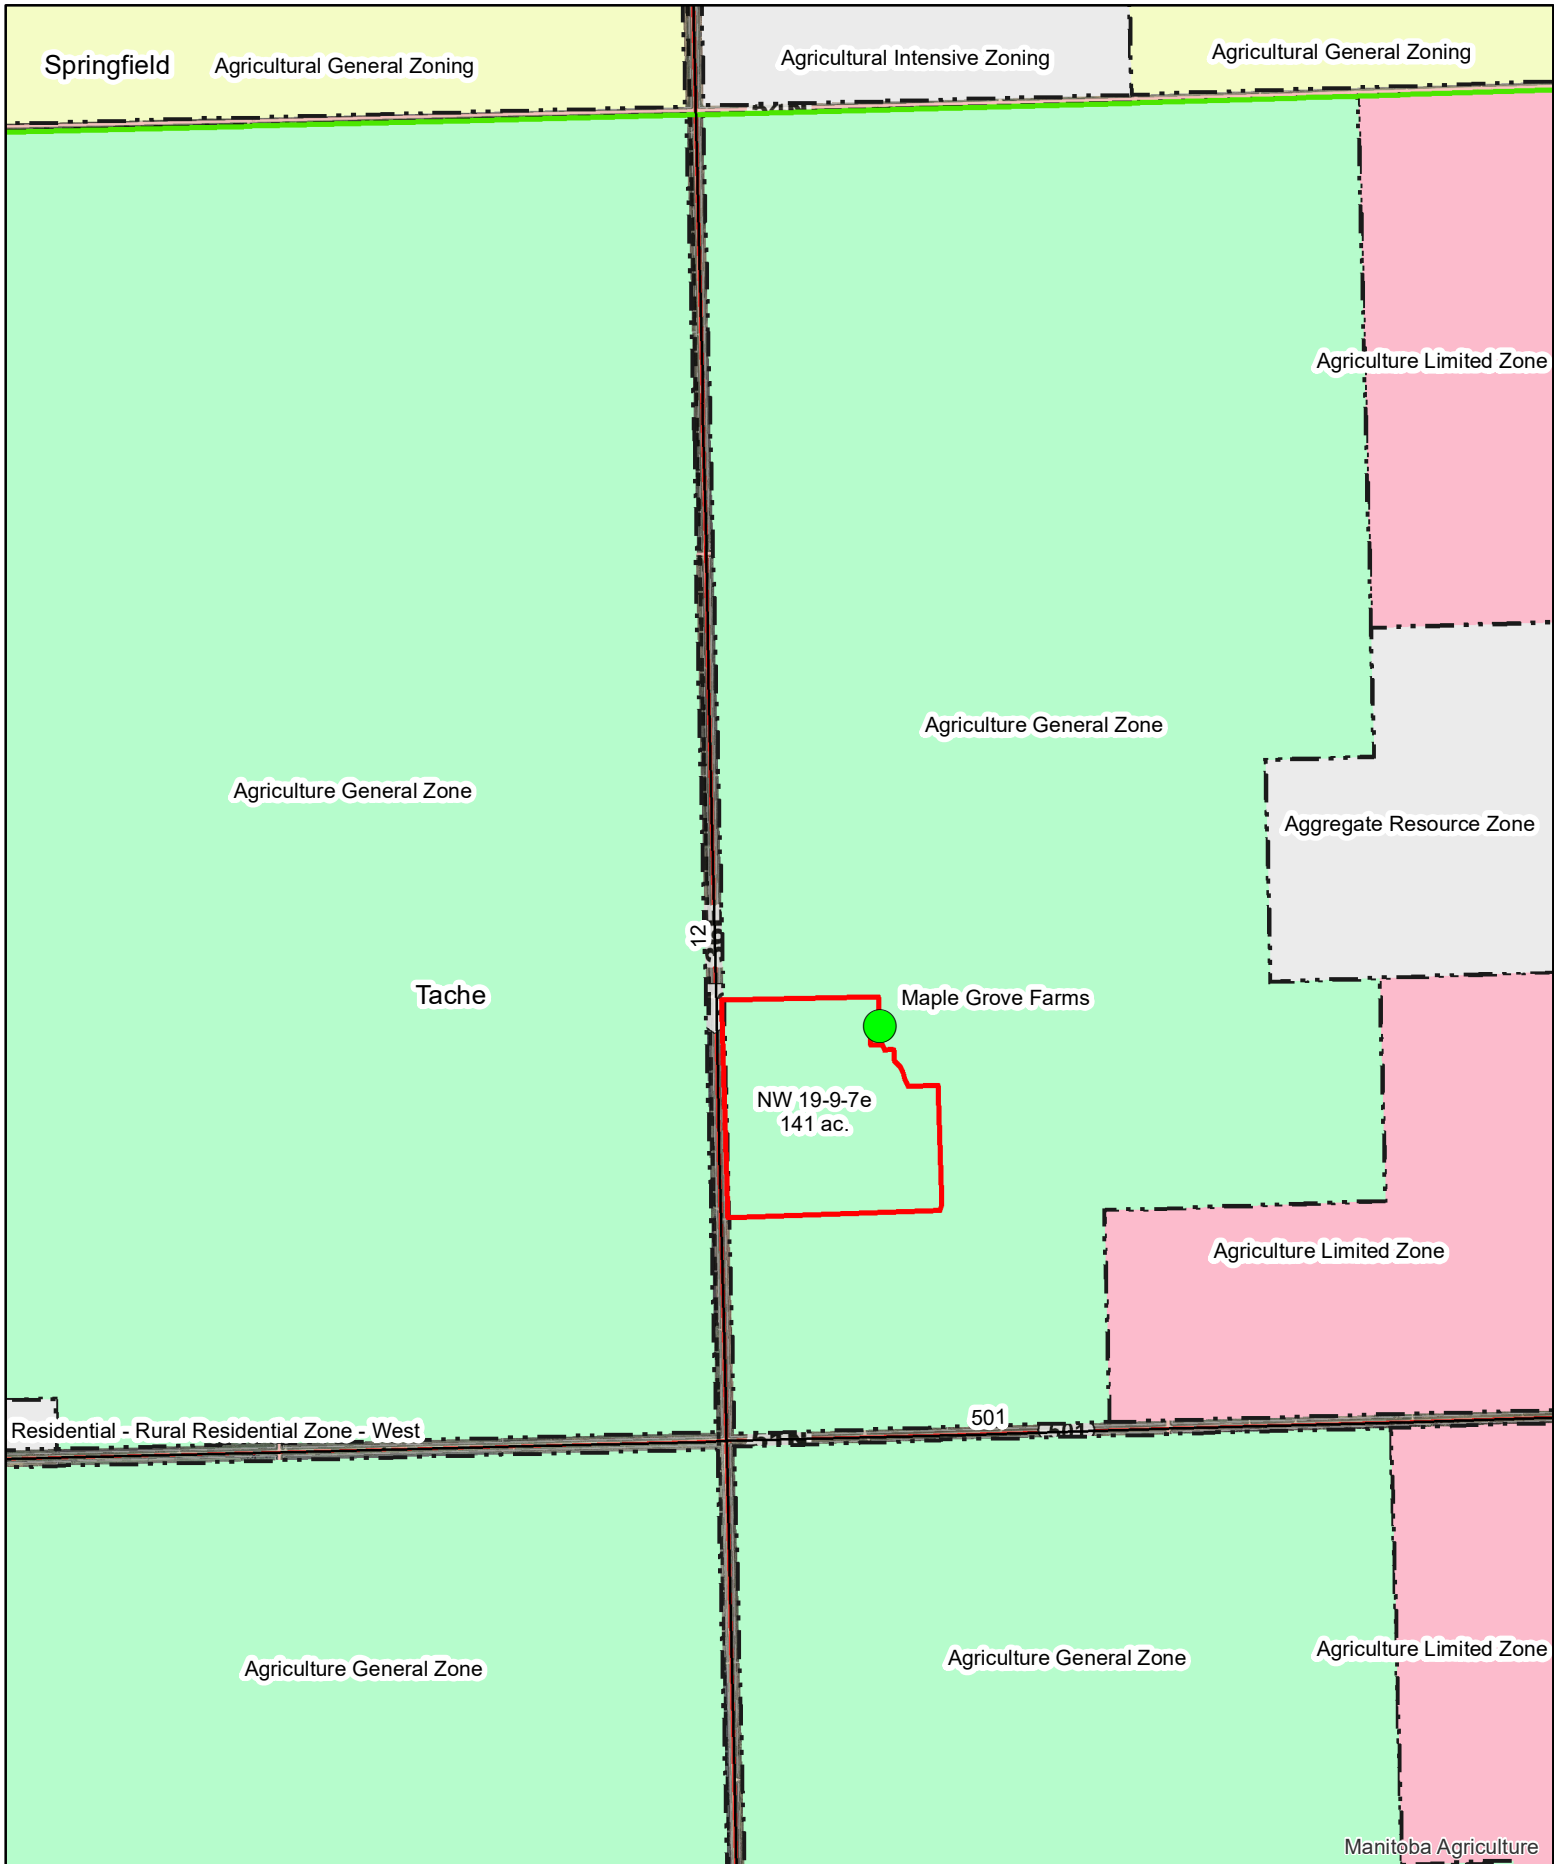

Maple Grove Farms Spread Fields Home (01/23)

Manitoba Agriculture

Maple Grove Farms MB Soils Map Home (01/23)

0 0.375 0.75 1.5 Miles

Maple Grove Farms MB Drains Home (01/23)

- Maple Grove Site
- Maple Grove Farms field boundaries
- MB Drains

0 0.375 0.75 1.5 Miles

Maple Grove Farms RM Dev. Plan Home (01/23)

Maple Grove Farms RM Zoning Bylaw Home (01/23)

0 0.375 0.75 1.5 Miles

Maple Grove Farms MB Soils Map South (01/23)

Maple Grove Farms field boundaries

Detailed Soils Jan 2017

- Class 1
- Class 2
- Class 3
- Class 4
- Class 5
- Class 6
- Class 7
- Organic
- Unclassified
- Water

Maple Grove Farms MB Drains South (01/23)

0 0.375 0.75 1.5 Miles

Maple Grove Farms RM Dev. Plan South (01/23)

Maple Grove Farms RM Zoning Bylaw South (01/23)

Maple Grove Farms Spread Fields West (01/23)

Maple Grove Farms MB Soils Map West (01/23)

Maple Grove Farms field boundaries

Detailed Soils Jan 2017

- Class 1
- Class 2
- Class 3
- Class 4
- Class 5
- Class 6
- Class 7
- Organic
- Unclassified
- Water