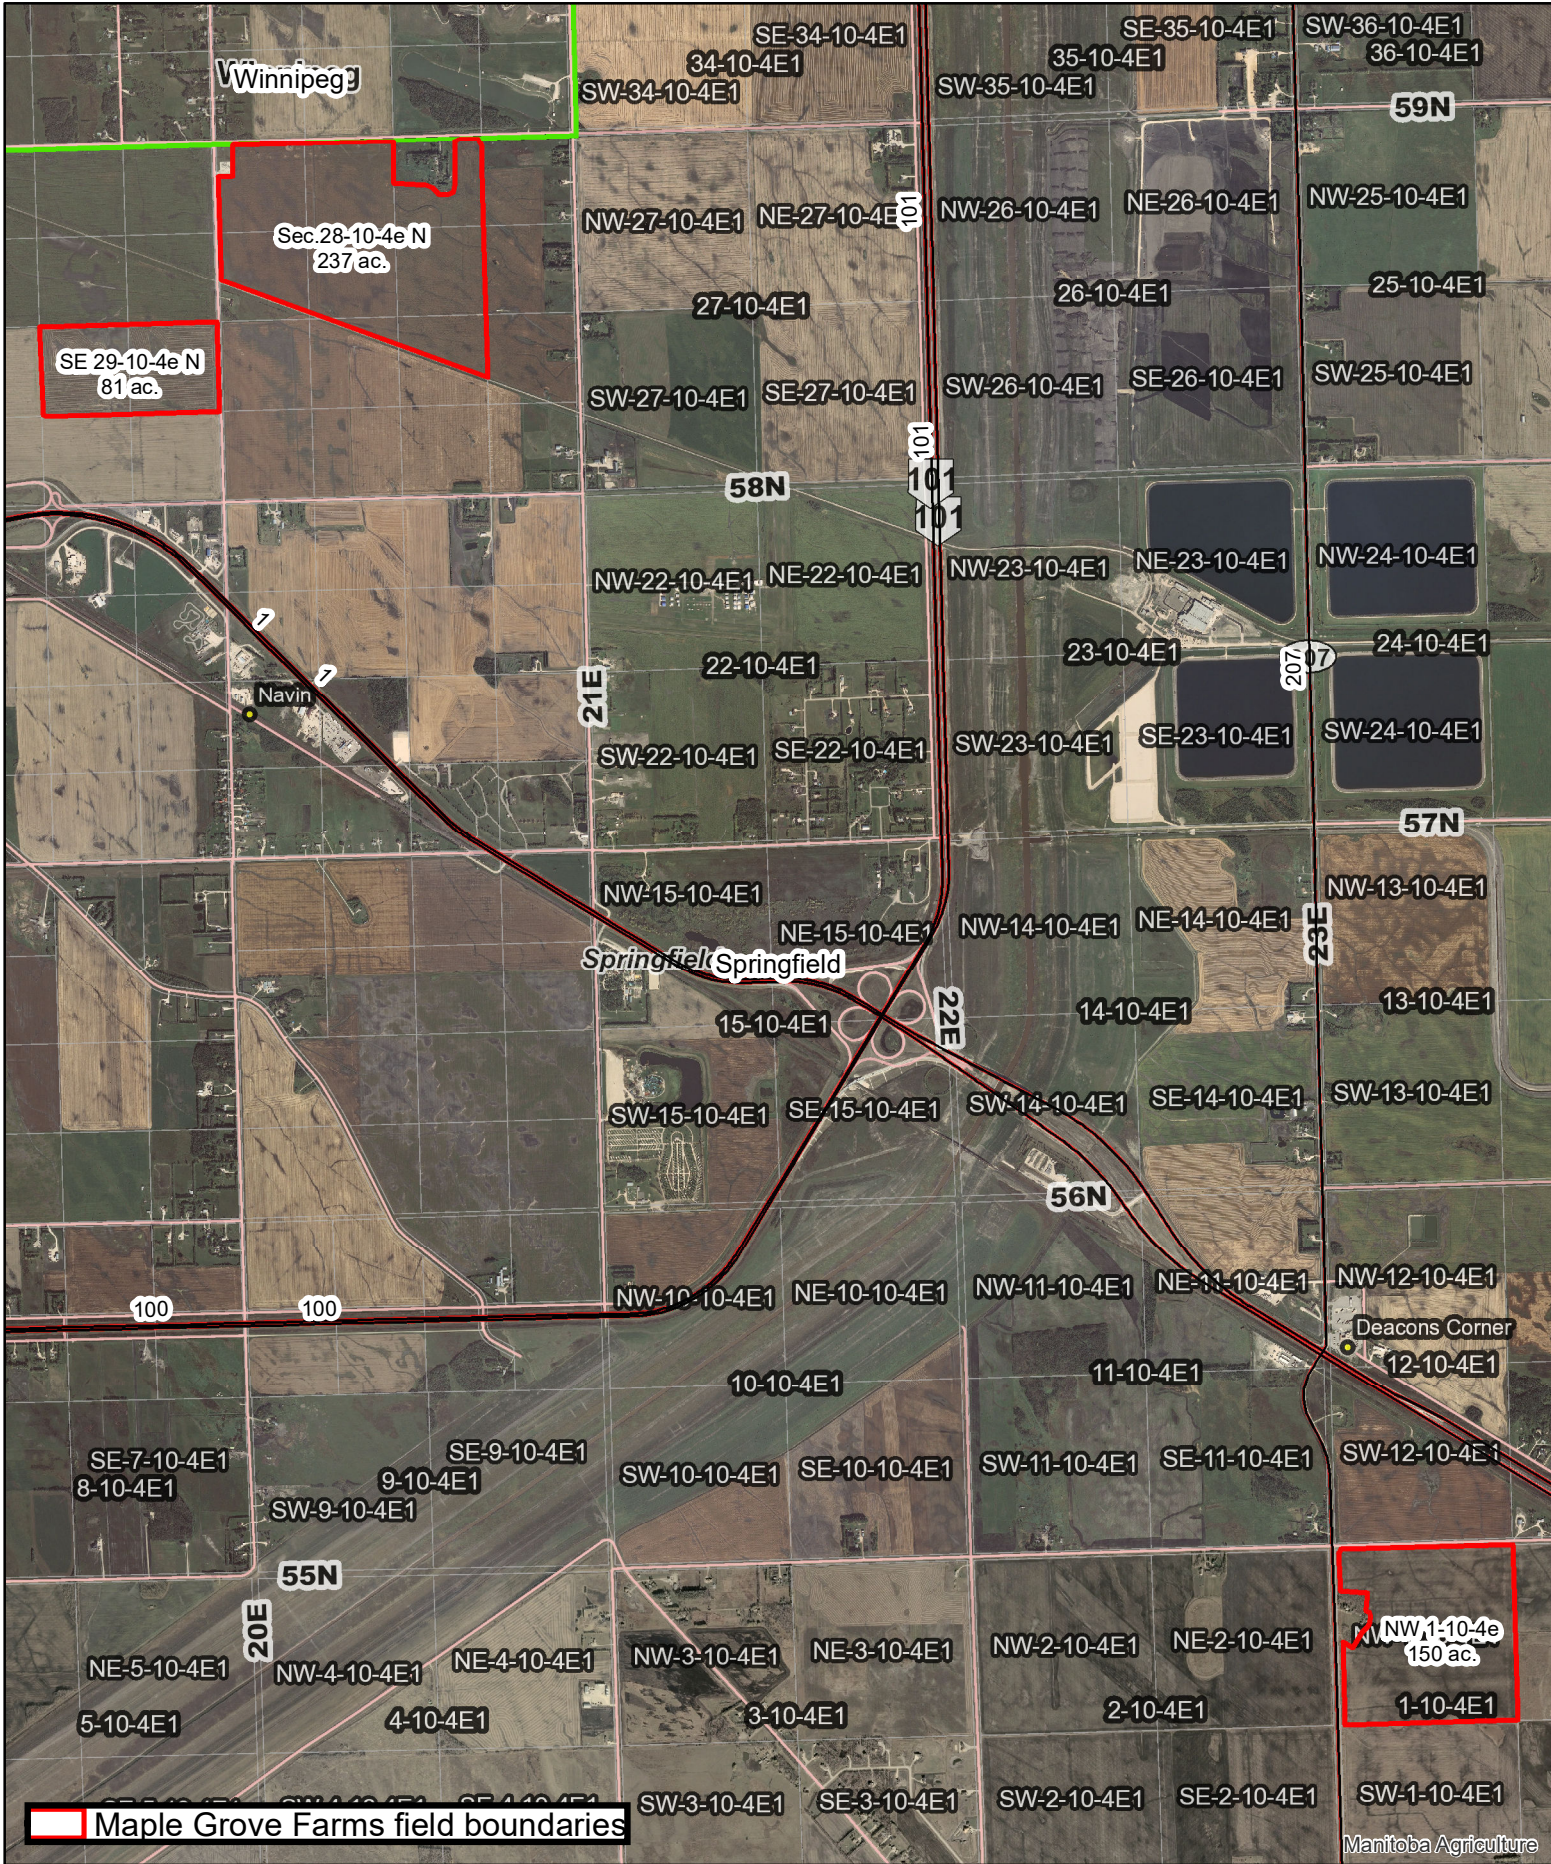

Maple Grove Farms Spread Fields Home (01/23)

Manitoba Agriculture

Maple Grove Farms MB Soils Map Home (01/23)

0 0.375 0.75 1.5 Miles

Maple Grove Farms MB Drains Home (01/23)

- Maple Grove Site
- Maple Grove Farms field boundaries
- MB Drains

0 0.375 0.75 1.5 Miles

Maple Grove Farms RM Dev. Plan Home (01/23)

Maple Grove Farms RM Zoning Bylaw Home (01/23)

0 0.375 0.75 1.5 Miles

Maple Grove Farms MB Soils Map South (01/23)

Maple Grove Farms field boundaries

Detailed Soils Jan 2017

- Class 1
- Class 2
- Class 3
- Class 4
- Class 5
- Class 6
- Class 7
- Organic
- Unclassified
- Water

Maple Grove Farms MB Drains South (01/23)

0 0.375 0.75 1.5 Miles

Maple Grove Farms RM Dev. Plan South (01/23)

Maple Grove Farms RM Zoning Bylaw South (01/23)

Maple Grove Farms Spread Fields West (01/23)

Maple Grove Farms MB Soils Map West (01/23)

Maple Grove Farms field boundaries

Detailed Soils Jan 2017

- Class 1
- Class 2
- Class 3
- Class 4
- Class 5
- Class 6
- Class 7
- Organic
- Unclassified
- Water