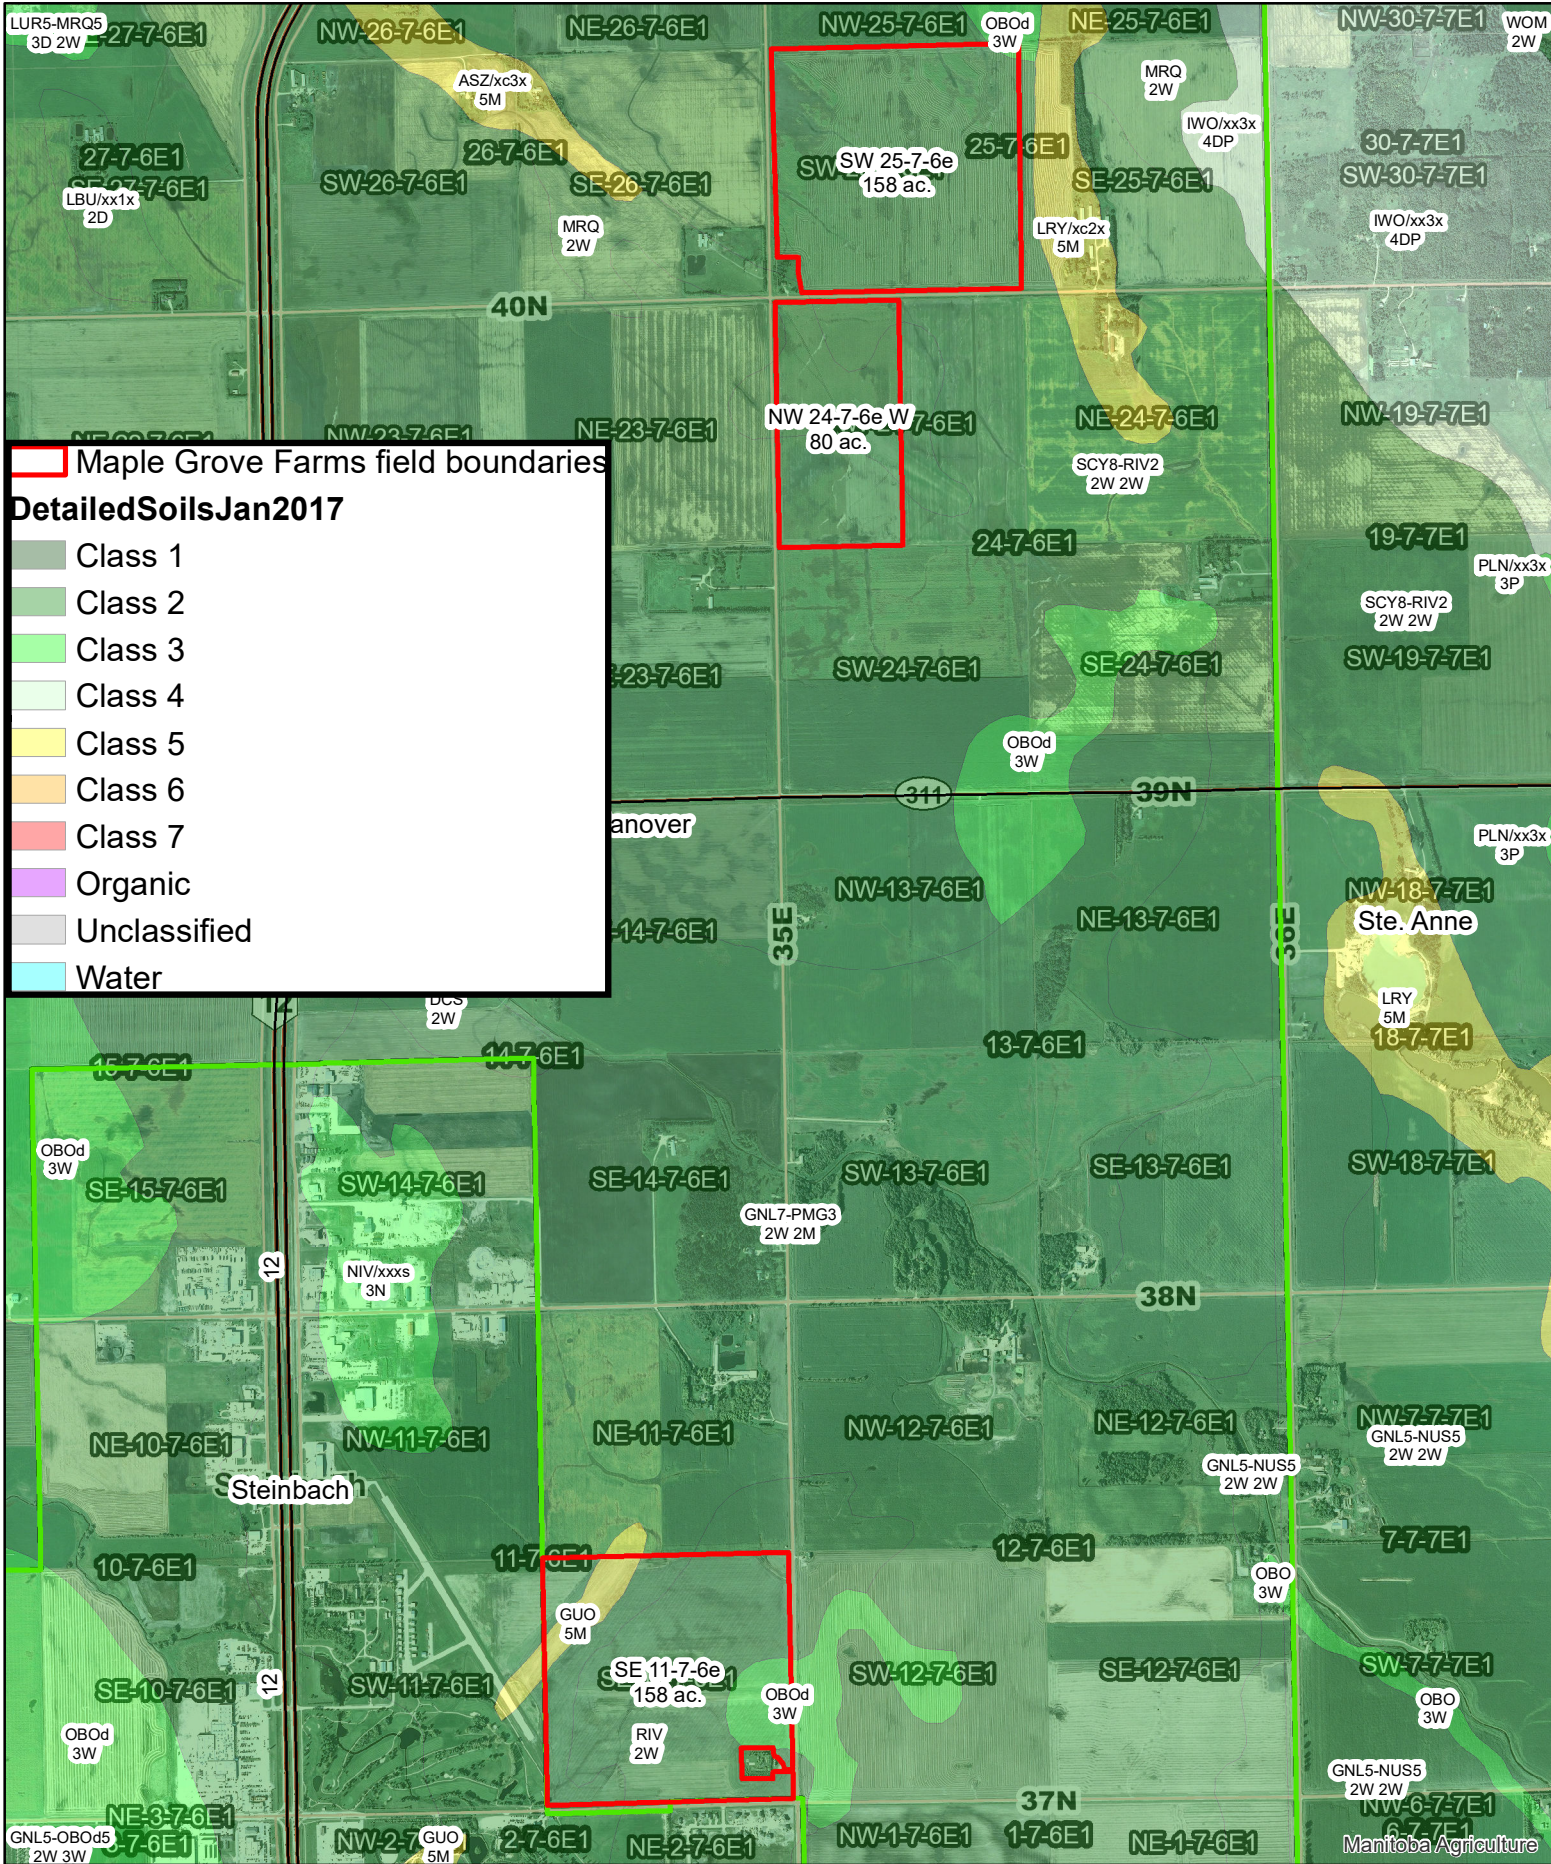

Maple Grove Farms Spread Fields Home (01/23)

Manitoba Agriculture

Maple Grove Farms MB Soils Map Home (01/23)

0 0.375 0.75 1.5 Miles

Maple Grove Farms MB Drains Home (01/23)

- Maple Grove Site
- Maple Grove Farms field boundaries
- MB Drains

0 0.375 0.75 1.5 Miles

Maple Grove Farms RM Dev. Plan Home (01/23)

Maple Grove Farms RM Zoning Bylaw Home (01/23)

0 0.375 0.75 1.5 Miles

Maple Grove Farms MB Soils Map South (01/23)

Maple Grove Farms field boundaries

Detailed Soils Jan 2017

- Class 1
- Class 2
- Class 3
- Class 4
- Class 5
- Class 6
- Class 7
- Organic
- Unclassified
- Water

Maple Grove Farms MB Drains South (01/23)

0 0.375 0.75 1.5 Miles

Maple Grove Farms RM Dev. Plan South (01/23)

Maple Grove Farms RM Zoning Bylaw South (01/23)

Maple Grove Farms Spread Fields West (01/23)

Maple Grove Farms MB Soils Map West (01/23)

Maple Grove Farms field boundaries

Detailed Soils Jan 2017

- Class 1
- Class 2
- Class 3
- Class 4
- Class 5
- Class 6
- Class 7
- Organic
- Unclassified
- Water