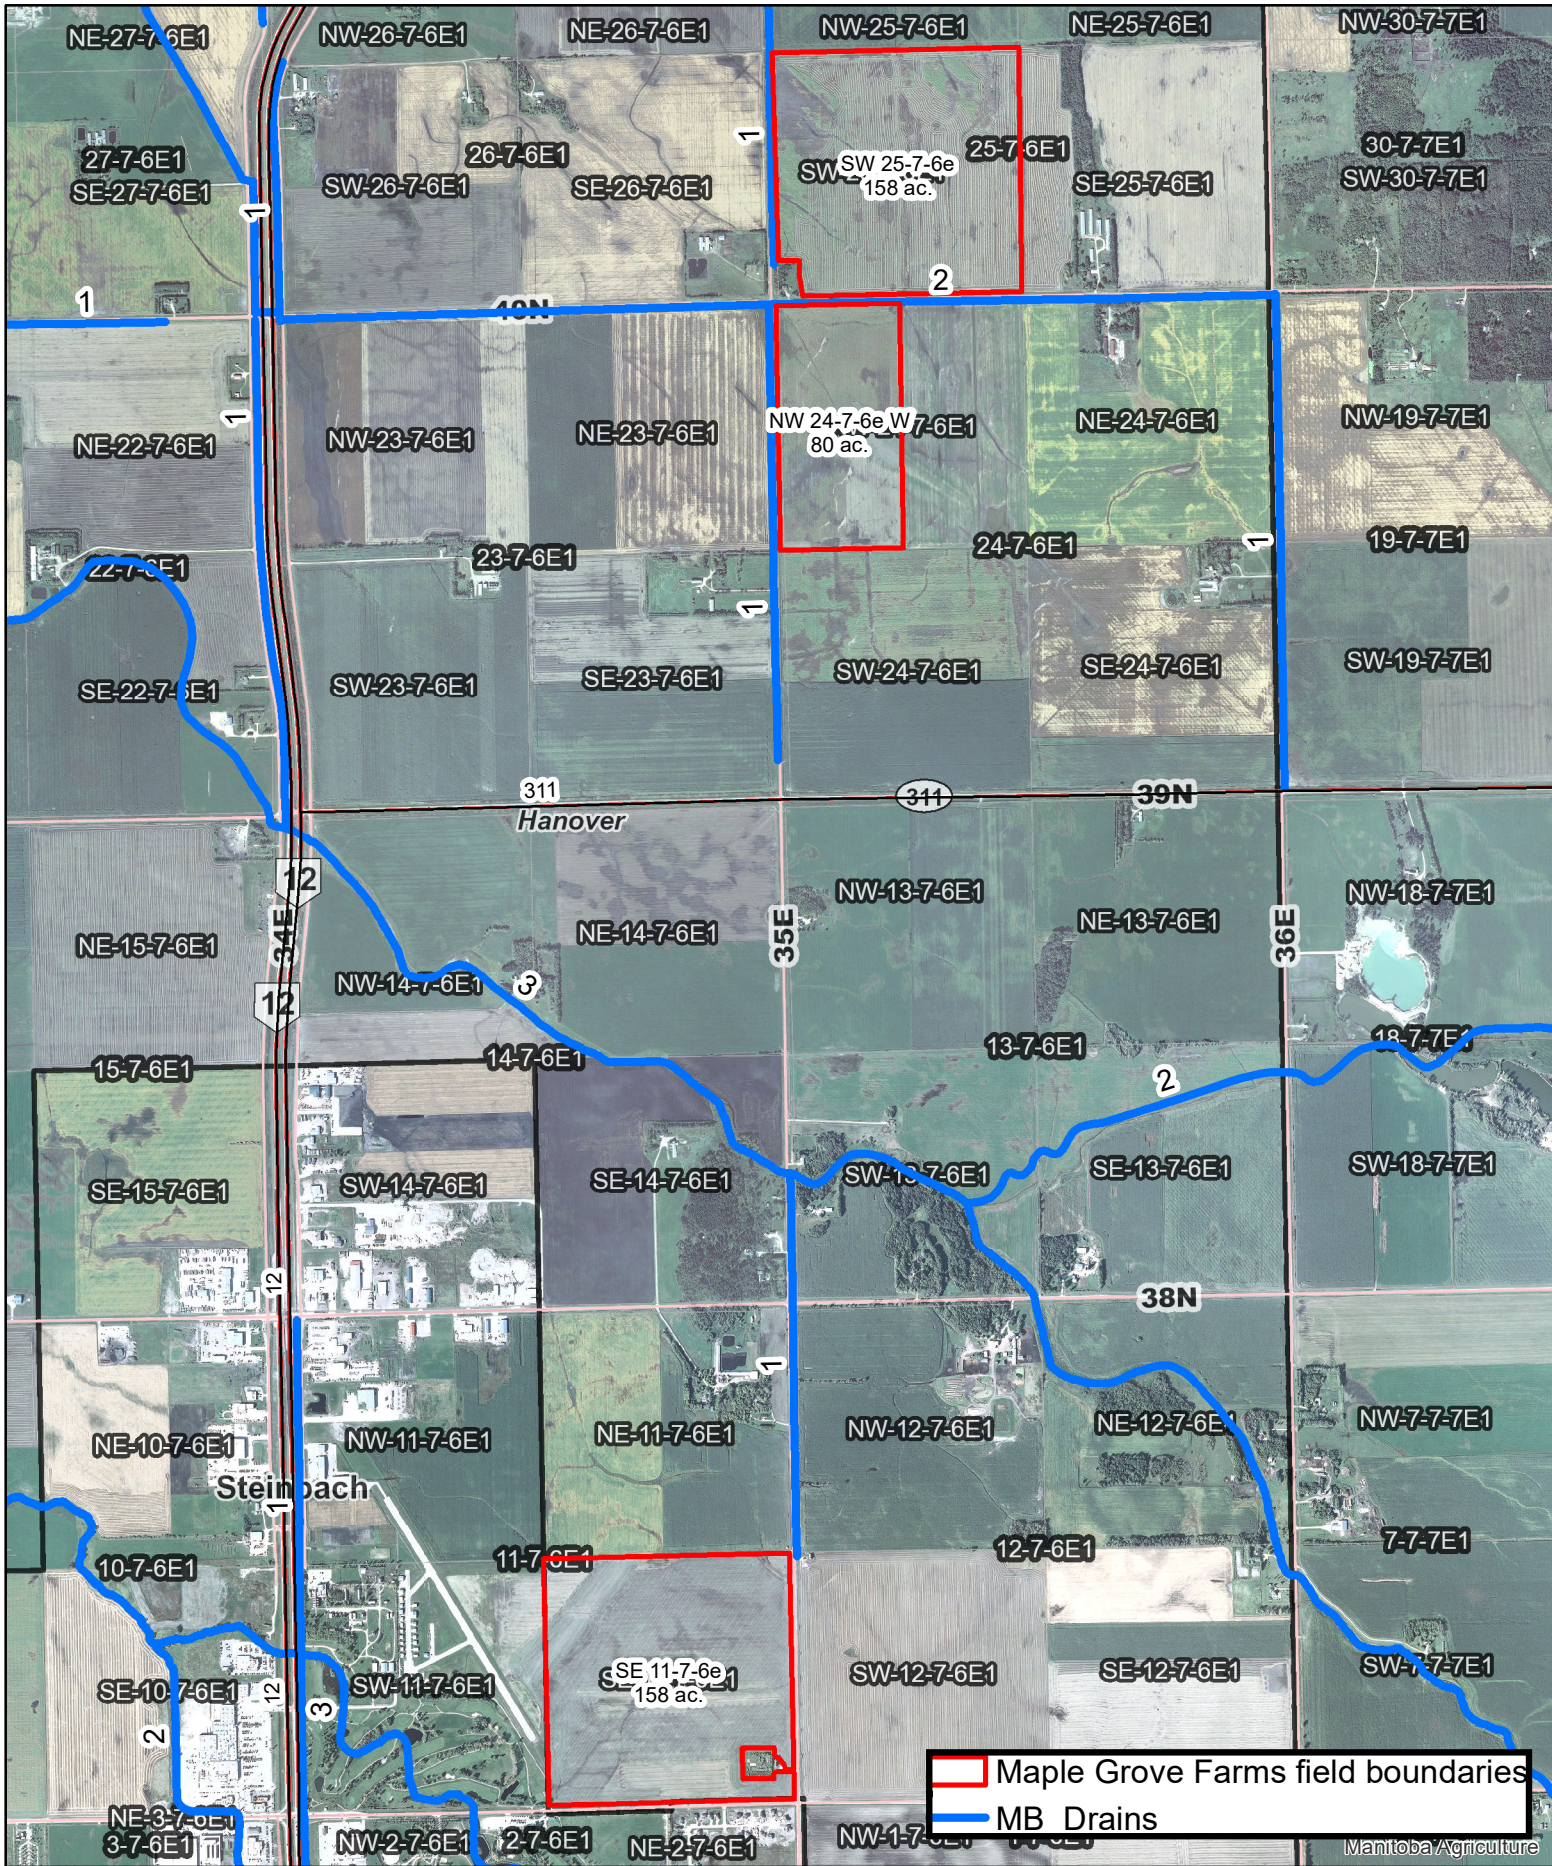

Maple Grove Farms Spread Fields Home (01/23)

Manitoba Agriculture

Maple Grove Farms MB Soils Map Home (01/23)

0 0.375 0.75 1.5 Miles

Maple Grove Farms MB Drains Home (01/23)

- Maple Grove Site
- Maple Grove Farms field boundaries
- MB Drains

0 0.375 0.75 1.5 Miles

Maple Grove Farms RM Dev. Plan Home (01/23)

Maple Grove Farms RM Zoning Bylaw Home (01/23)

0 0.375 0.75 1.5 Miles

Maple Grove Farms MB Soils Map South (01/23)

Maple Grove Farms field boundaries

Detailed Soils Jan 2017

- Class 1
- Class 2
- Class 3
- Class 4
- Class 5
- Class 6
- Class 7
- Organic
- Unclassified
- Water

Maple Grove Farms MB Drains South (01/23)

0 0.375 0.75 1.5 Miles

Maple Grove Farms RM Dev. Plan South (01/23)

Maple Grove Farms RM Zoning Bylaw South (01/23)

Maple Grove Farms Spread Fields West (01/23)

Maple Grove Farms MB Soils Map West (01/23)

Maple Grove Farms field boundaries

Detailed Soils Jan 2017

- Class 1
- Class 2
- Class 3
- Class 4
- Class 5
- Class 6
- Class 7
- Organic
- Unclassified
- Water