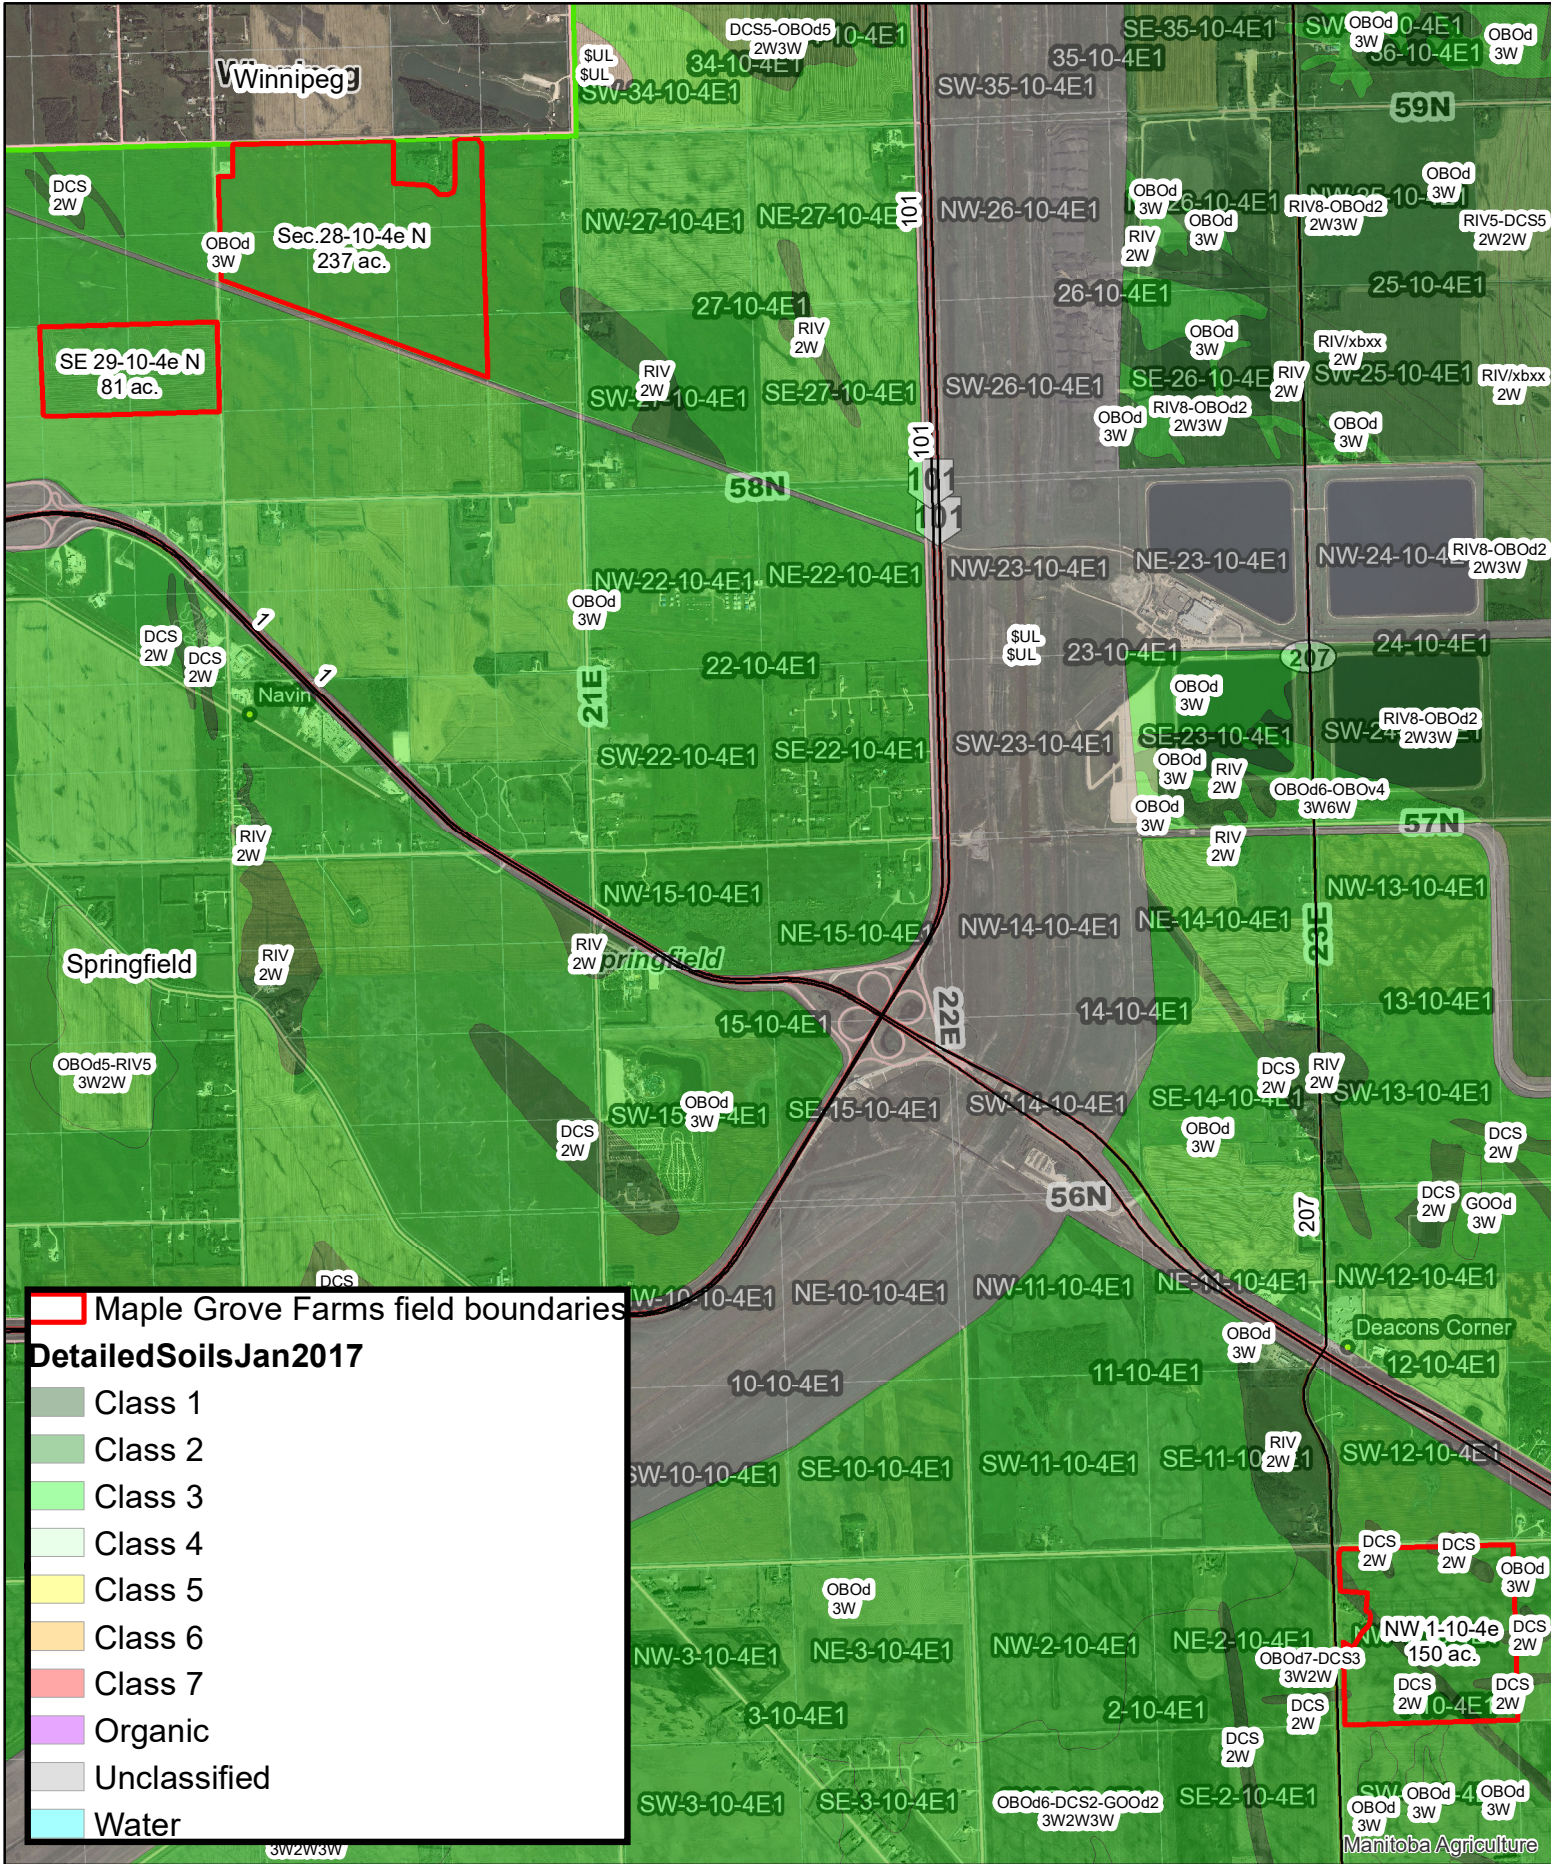

Maple Grove Farms Spread Fields Home (01/23)

Manitoba Agriculture

Maple Grove Farms MB Soils Map Home (01/23)

0 0.375 0.75 1.5 Miles

Maple Grove Farms MB Drains Home (01/23)

- Maple Grove Site
- Maple Grove Farms field boundaries
- MB Drains

0 0.375 0.75 1.5 Miles

Maple Grove Farms RM Dev. Plan Home (01/23)

Maple Grove Farms RM Zoning Bylaw Home (01/23)

0 0.375 0.75 1.5 Miles

Maple Grove Farms MB Soils Map South (01/23)

Maple Grove Farms field boundaries

Detailed Soils Jan 2017

- Class 1
- Class 2
- Class 3
- Class 4
- Class 5
- Class 6
- Class 7
- Organic
- Unclassified
- Water

Maple Grove Farms MB Drains South (01/23)

0 0.375 0.75 1.5 Miles

Maple Grove Farms RM Dev. Plan South (01/23)

Maple Grove Farms RM Zoning Bylaw South (01/23)

Maple Grove Farms Spread Fields West (01/23)

Maple Grove Farms MB Soils Map West (01/23)

Maple Grove Farms field boundaries

Detailed Soils Jan 2017

- Class 1
- Class 2
- Class 3
- Class 4
- Class 5
- Class 6
- Class 7
- Organic
- Unclassified
- Water