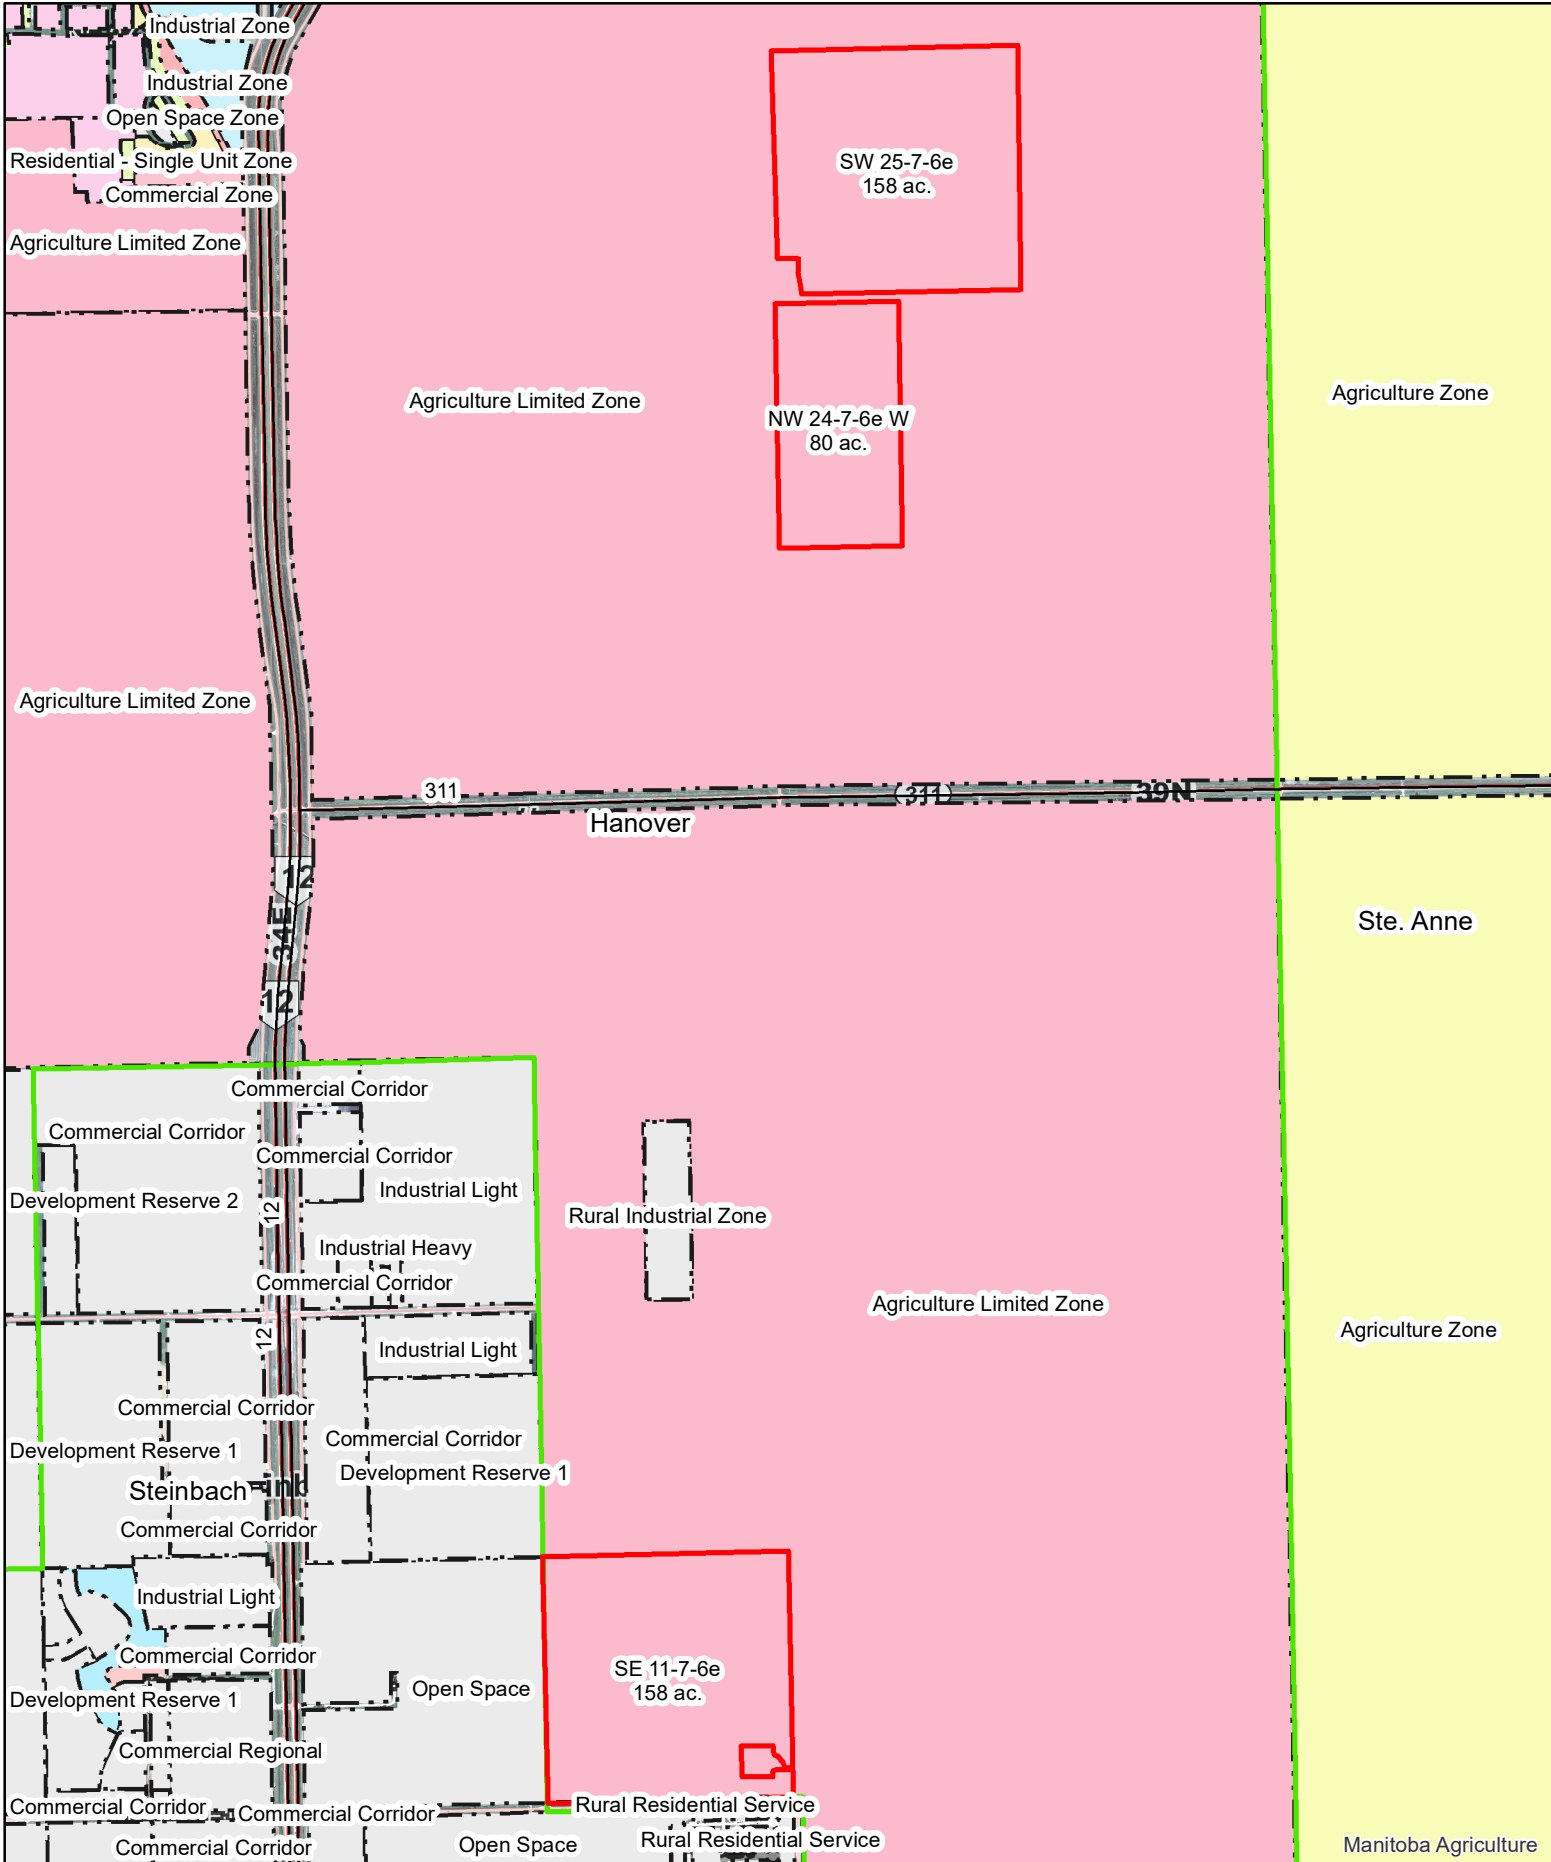

0 0.375 0.75 1.5 Miles

Maple Grove Farms RM Dev. Plan Home (01/23)

Maple Grove Farms RM Zoning Bylaw Home (01/23)

0 0.375 0.75 1.5 Miles

Maple Grove Farms MB Soils Map South (01/23)

Maple Grove Farms field boundaries

Detailed Soils Jan 2017

- Class 1
- Class 2
- Class 3
- Class 4
- Class 5
- Class 6
- Class 7
- Organic
- Unclassified
- Water

Maple Grove Farms MB Drains South (01/23)

0 0.375 0.75 1.5 Miles

Maple Grove Farms RM Dev. Plan South (01/23)

Maple Grove Farms RM Zoning Bylaw South (01/23)

Maple Grove Farms Spread Fields West (01/23)

Maple Grove Farms MB Soils Map West (01/23)

Maple Grove Farms field boundaries

Detailed Soils Jan 2017

- Class 1
- Class 2
- Class 3
- Class 4
- Class 5
- Class 6
- Class 7
- Organic
- Unclassified
- Water

Maple Grove Farms MB Drains West (01/23)

Maple Grove Farms field boundaries
 MB Drains

Maple Grove Farms RM Dev. Plan West (01/23)

Maple Grove Farms RM Zoning Bylaw West (01/23)