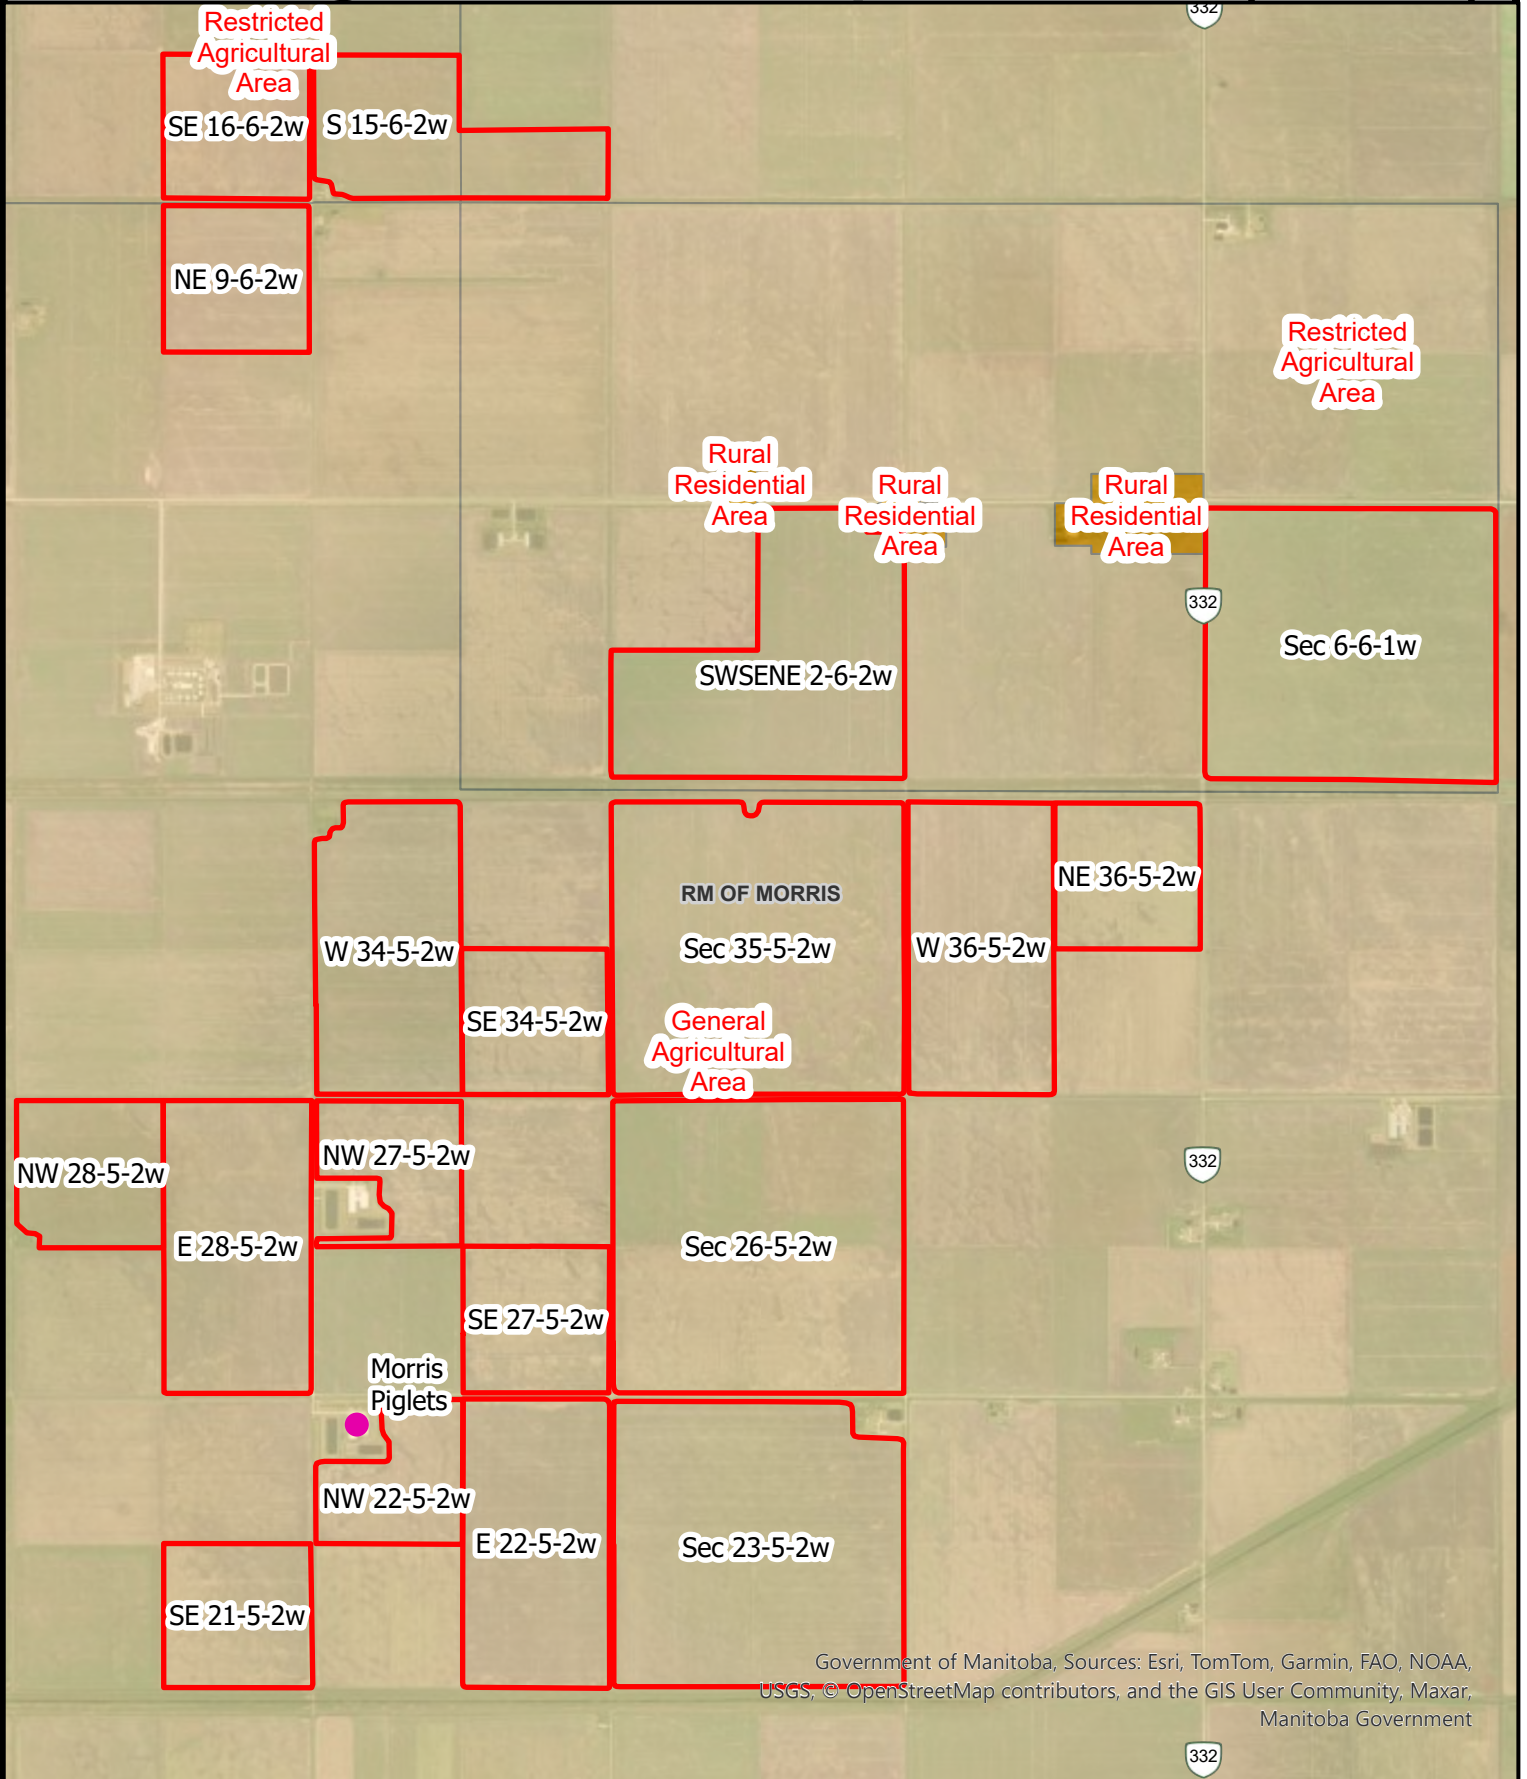

Morris Piglets RM Development Plan (Oct/25)

Government of Manitoba, Sources: Esri, TomTom, Garmin, FAO, NOAA, USGS, © OpenStreetMap contributors, and the GIS User Community, Maxar, Manitoba Government