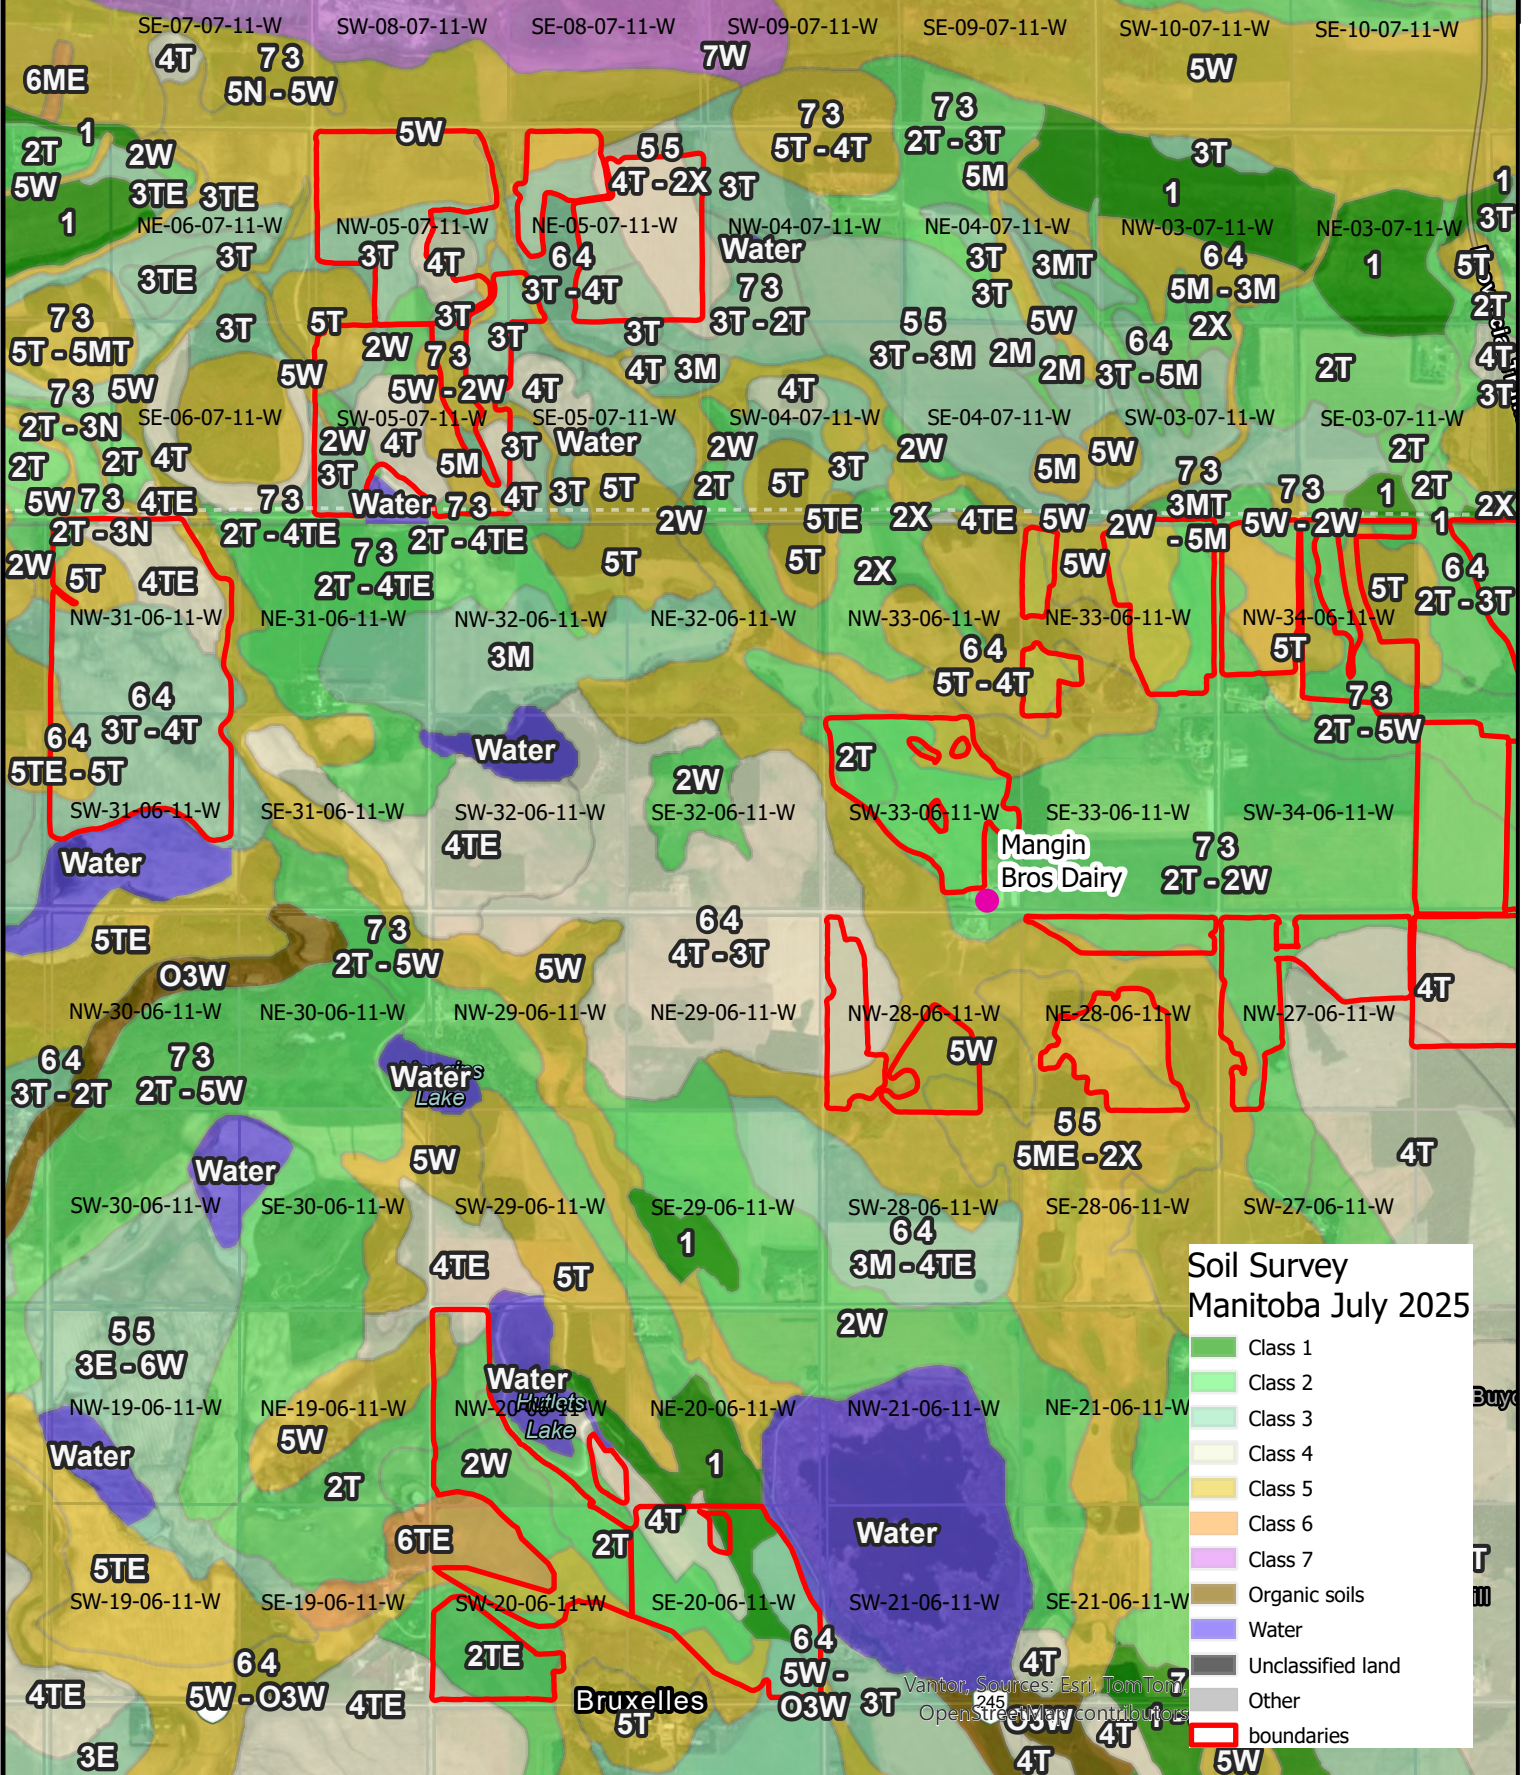

Mangin Bros Dairy MB Ag Cap West (Dec/25)

Map Sources: Esri, TomTom, OpenStreetMap contributors