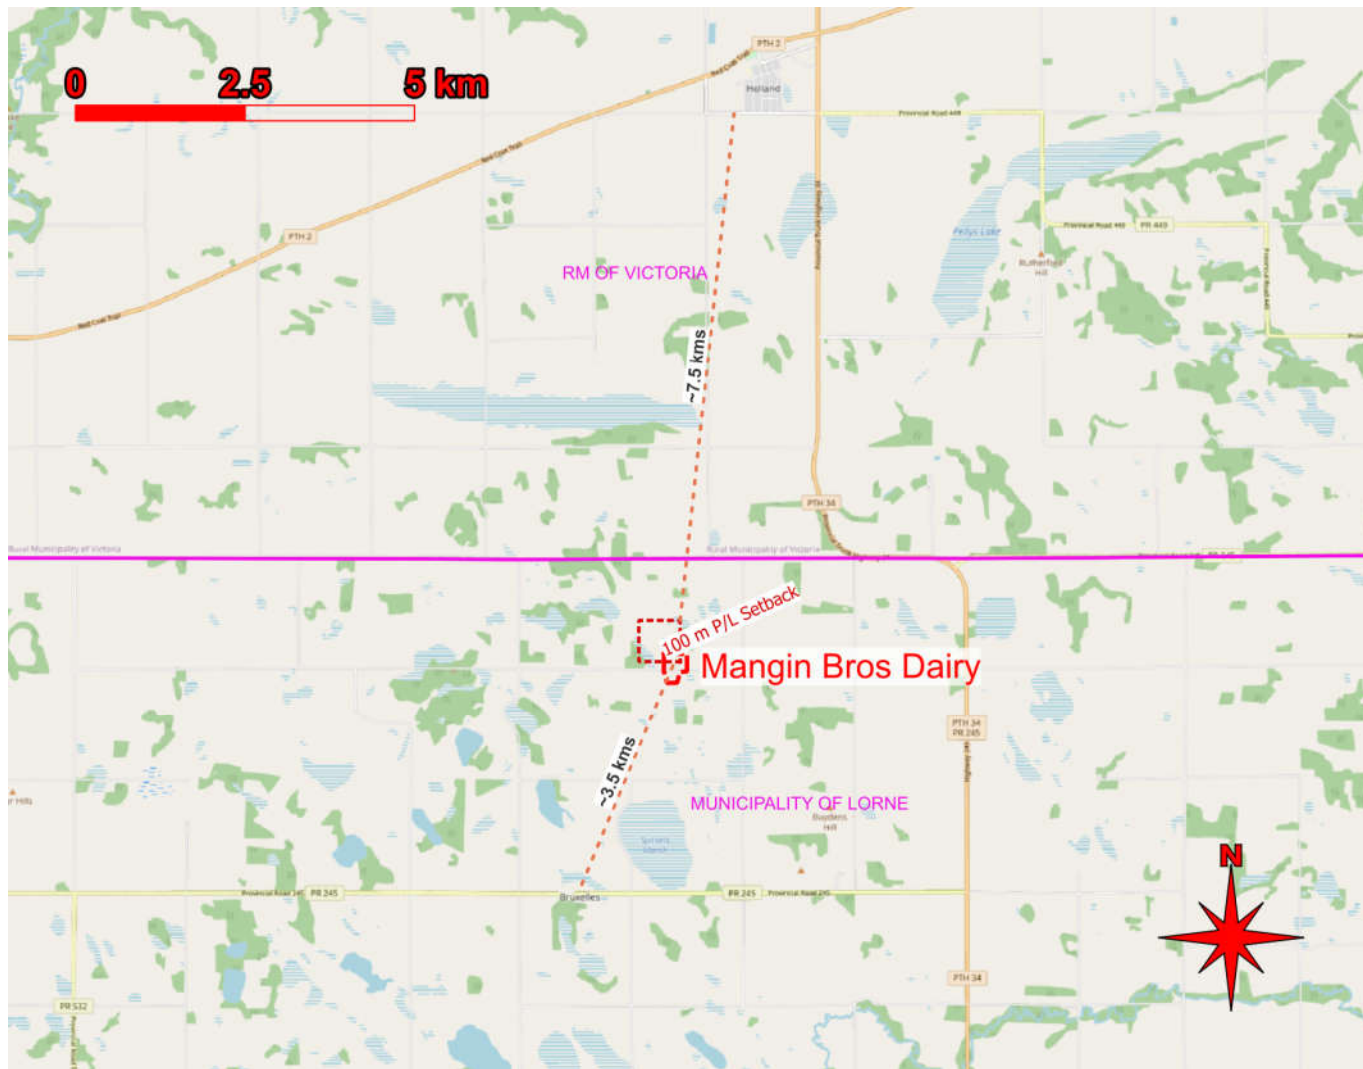

1.0 Location and Site Descriptions (Needs Update)

1.1 Location of Mangin Bros. Dairy Ltd.

Mangin Bros. Dairy Ltd. operates its facilities in the RM of Lorne at SW-33-006-11WPM (Figure 1). It is located approximately 7.5 km south of the community of Holland and about 3.5 km northeast of the community of Bruxelles.

Figure 1: Mangin Bros. Dairy Location