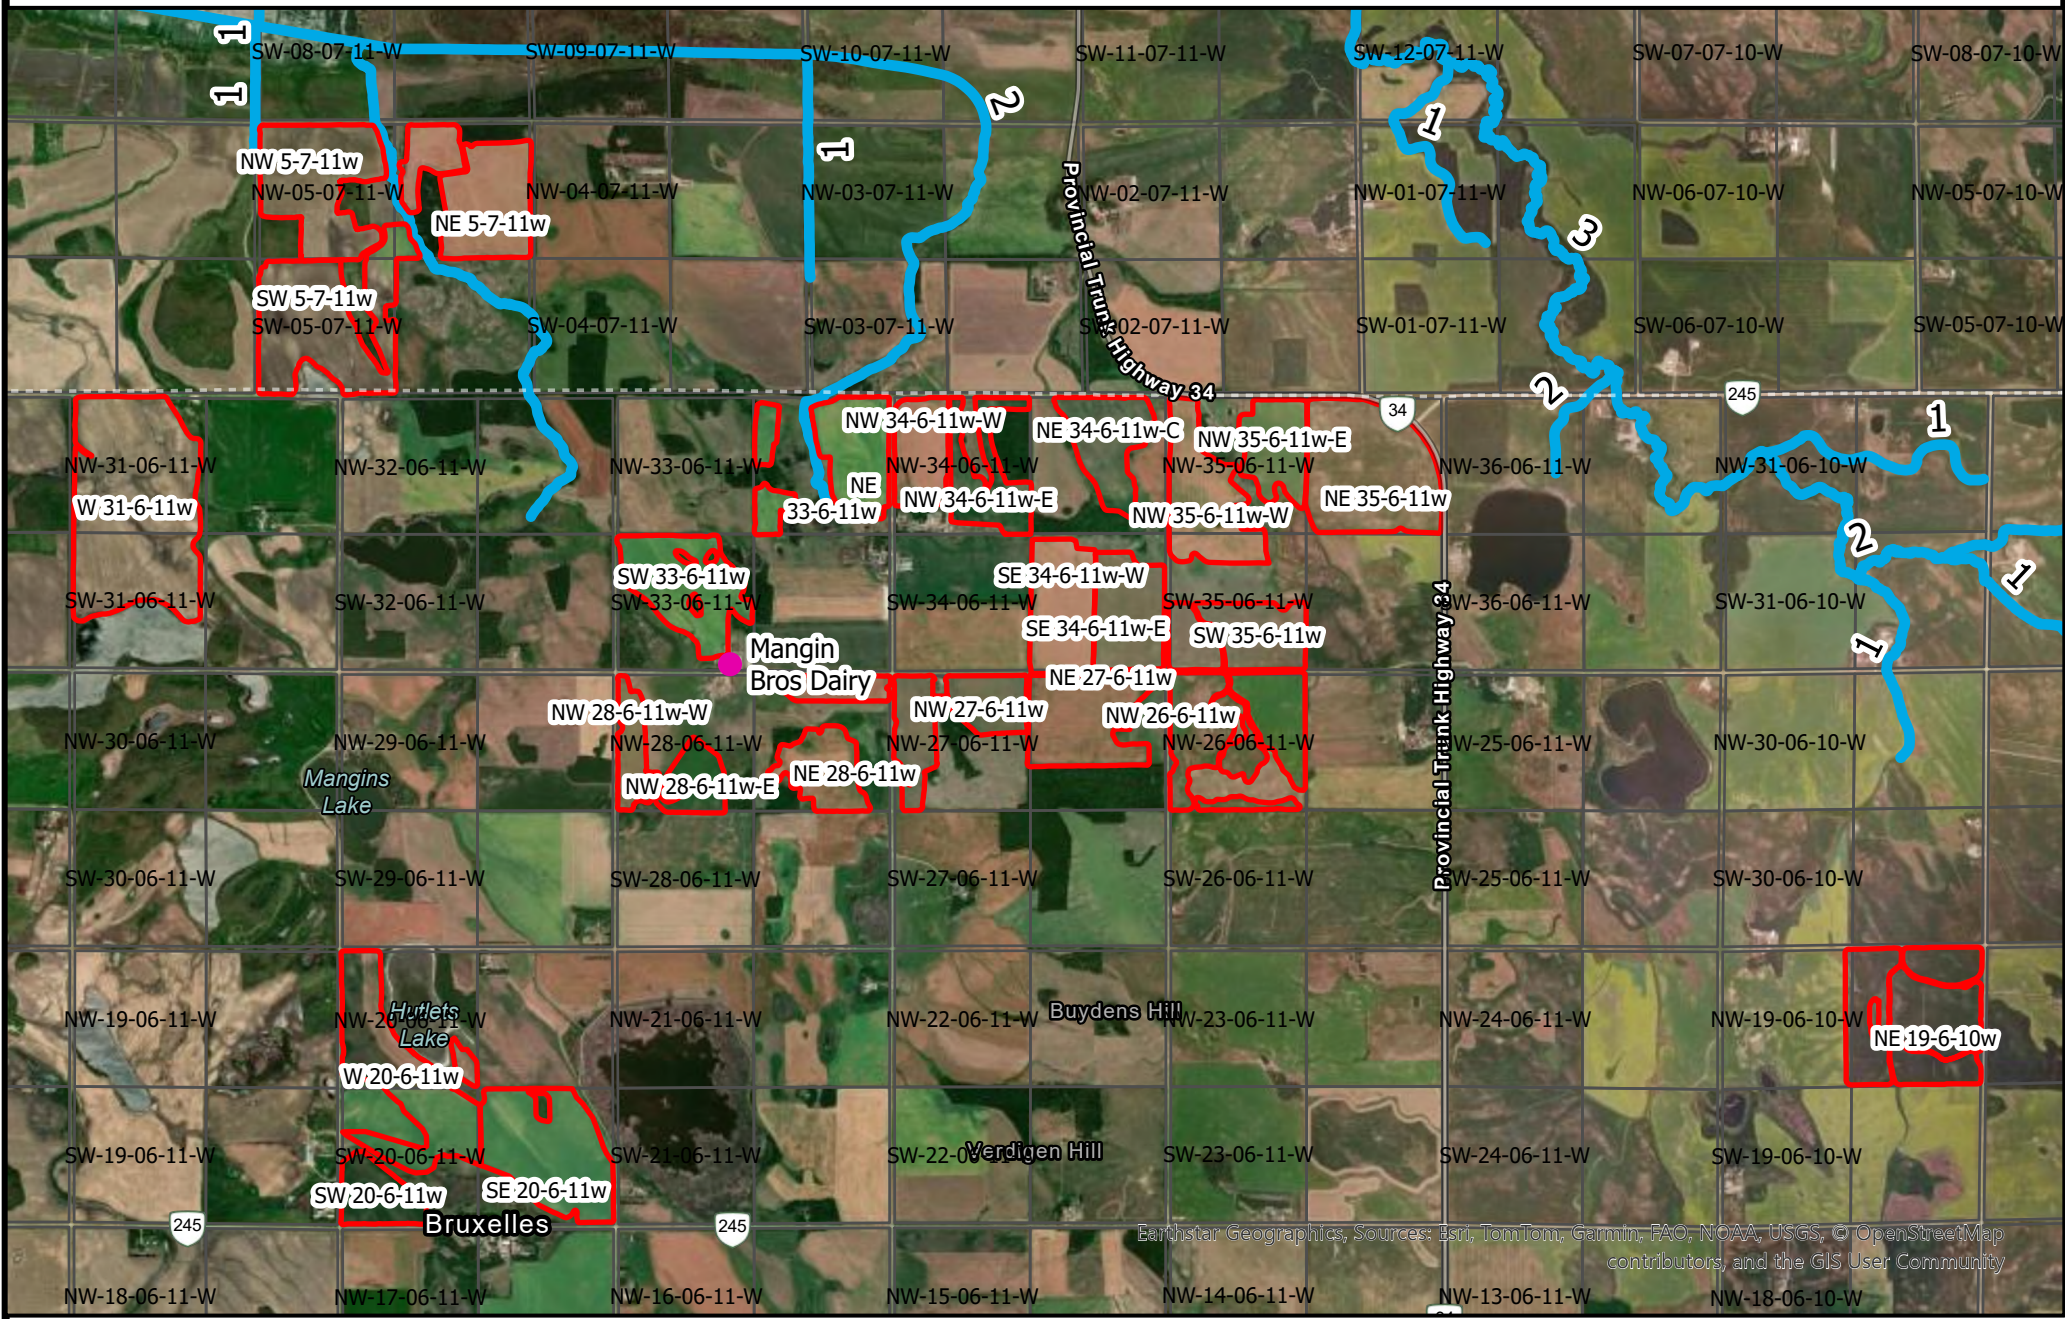

Mangin Bros Dairy MB Drains (Dec/25)

Earthstar Geographics, Sources: Esri, TomTom, Garmin, FAO, NOAA, USGS, © OpenStreetMap contributors, and the GIS User Community