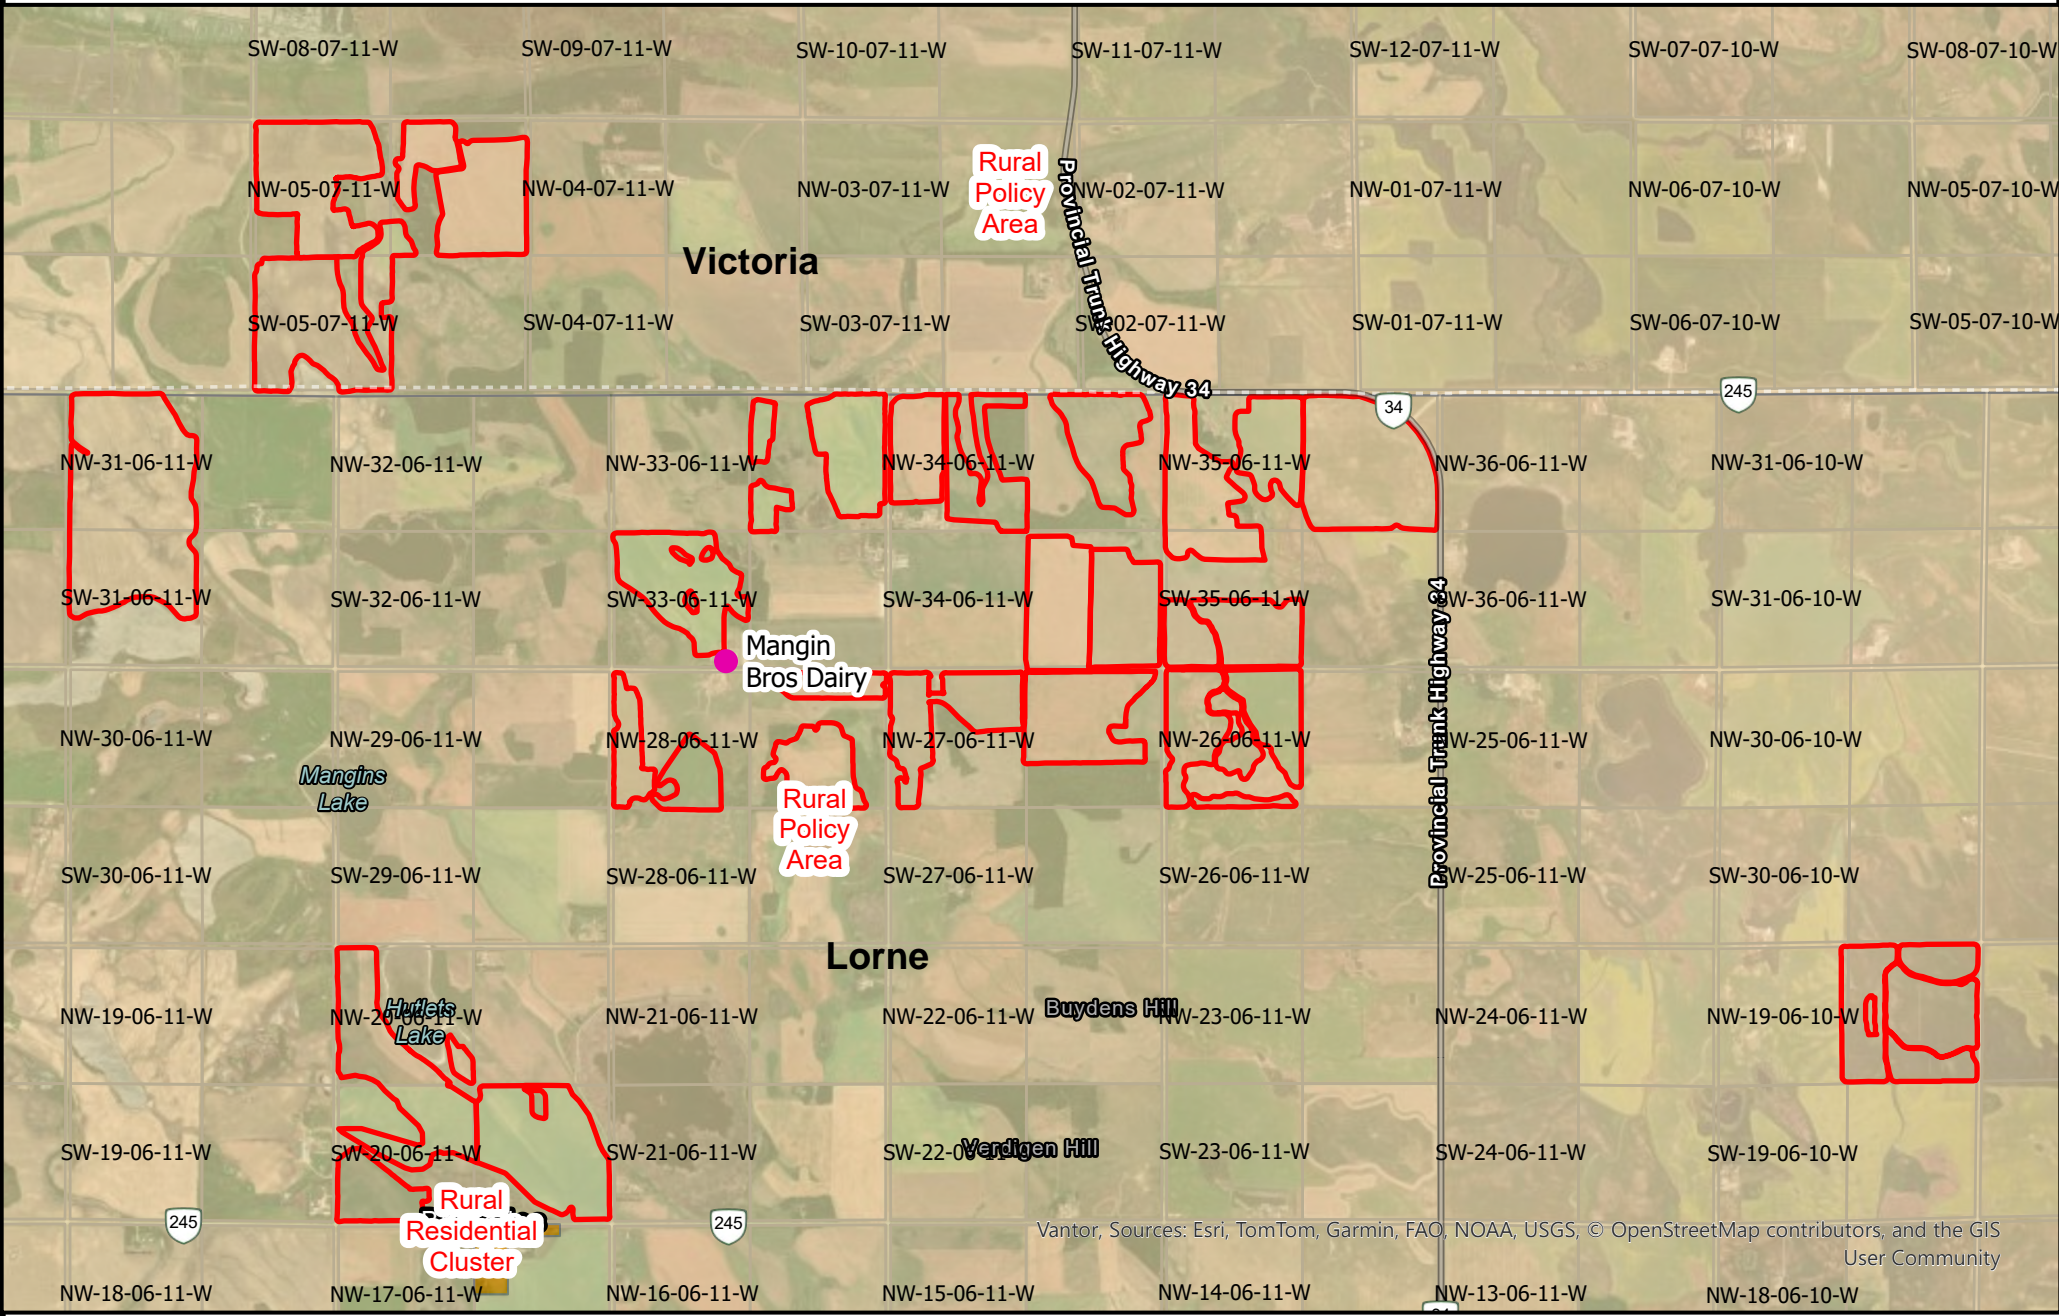

Mangin Bros Dairy RM Development Plan (Dec/25)

Vantor, Sources: Esri, TomTom, Garmin, FAO, NOAA, USGS, © OpenStreetMap contributors, and the GIS User Community