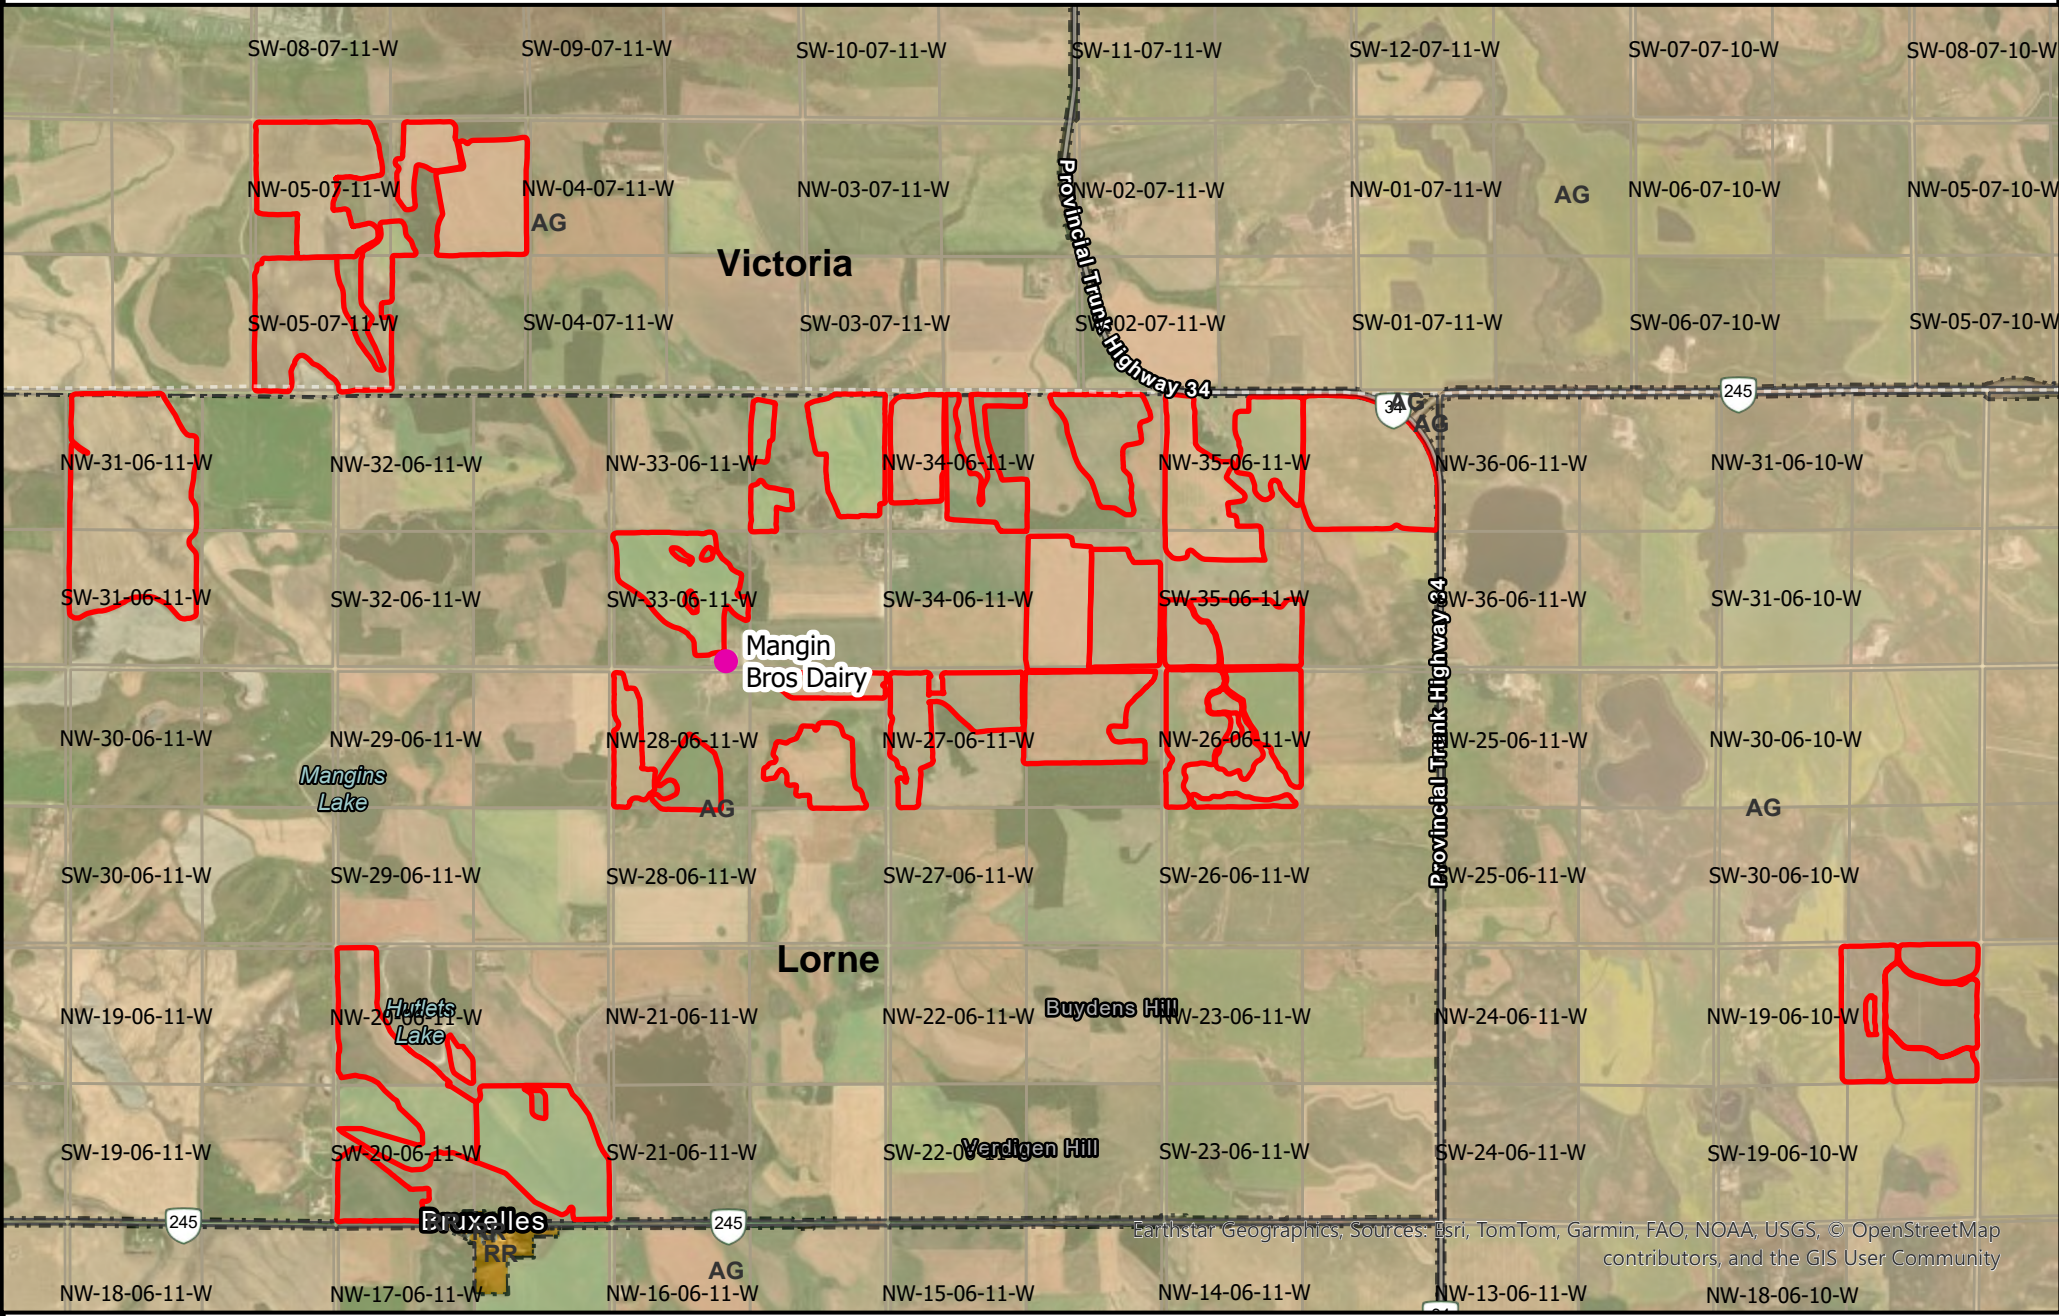

Mangin Bros Dairy RM Zoning Bylaw (Dec/25)

Earthstar Geographics, Sources: Esri, TomTom, Garmin, FAO, NOAA, USGS, © OpenStreetMap contributors, and the GIS User Community