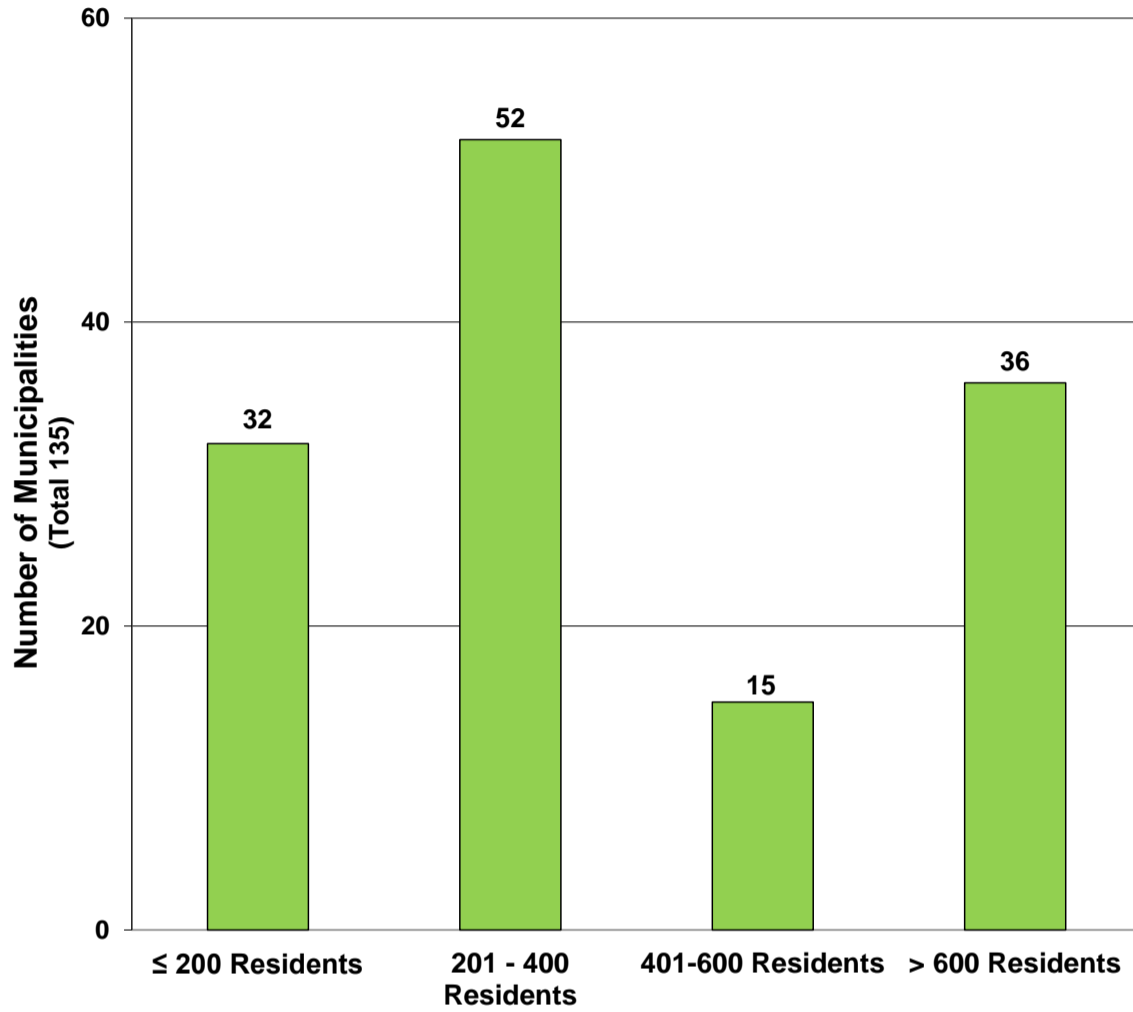

NUMBER OF RESIDENTS REPRESENTED BY MUNICIPAL COUNCIL

Residents Per Elected Official - 2014

(Excludes the City of Winnipeg and the LGD of Mystery Lake)

Residents Per Elected Official

Municipalities	Total #	≤ 200	201 - 400	401 - 600	>600
Populations 5,000 and under	108	32	52	15	9
Populations over 5,000	18	0	0	0	18
Cities (excluding Winnipeg)	9	0	0	0	9
Total	135	32	52	15	36
% of Total	100%	24%	39%	11%	27%

84 or 62% of municipalities have 400 or less residents per elected official

32 or 24% have 200 or less residents per elected official