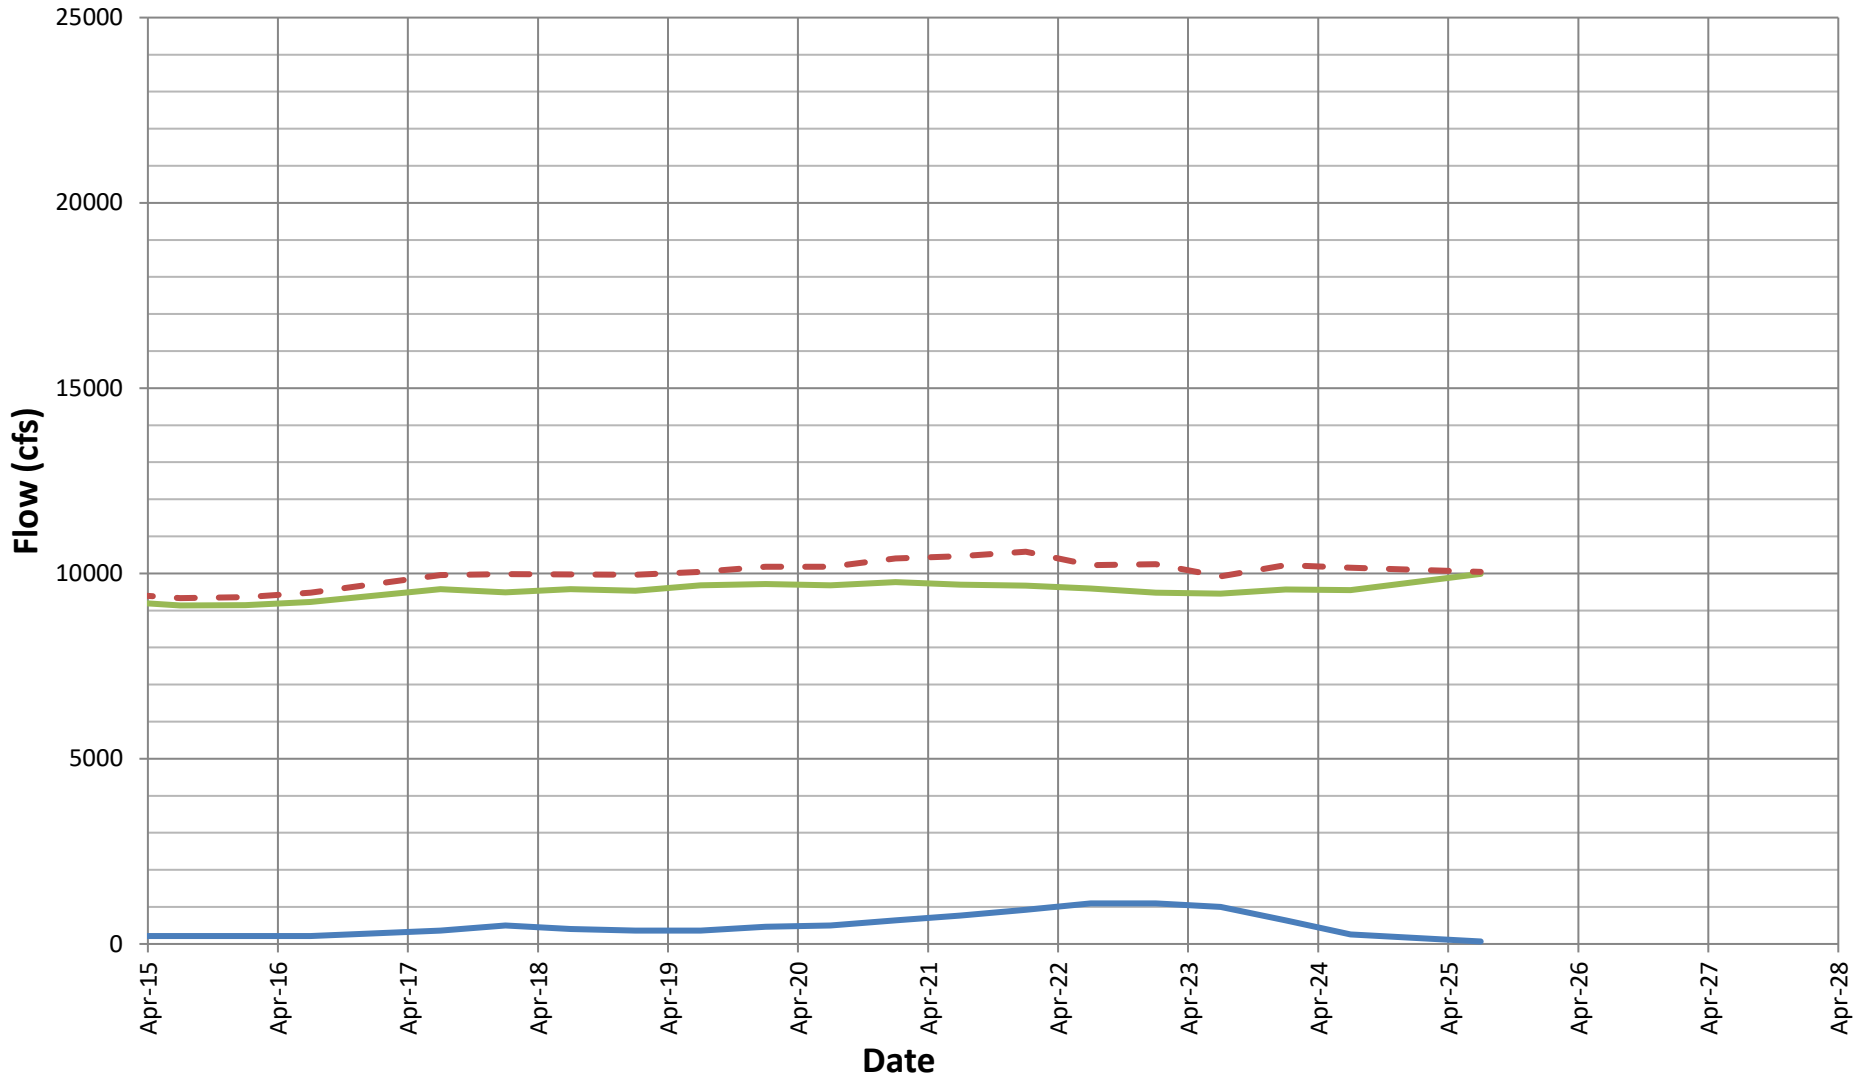

## Portage Diversion Flows (Imperial)

— Bascule Gate Flow      - - - Reservoir Inflow      — Portage Diversion Flow

## Portage Diversion Flows (Metric)