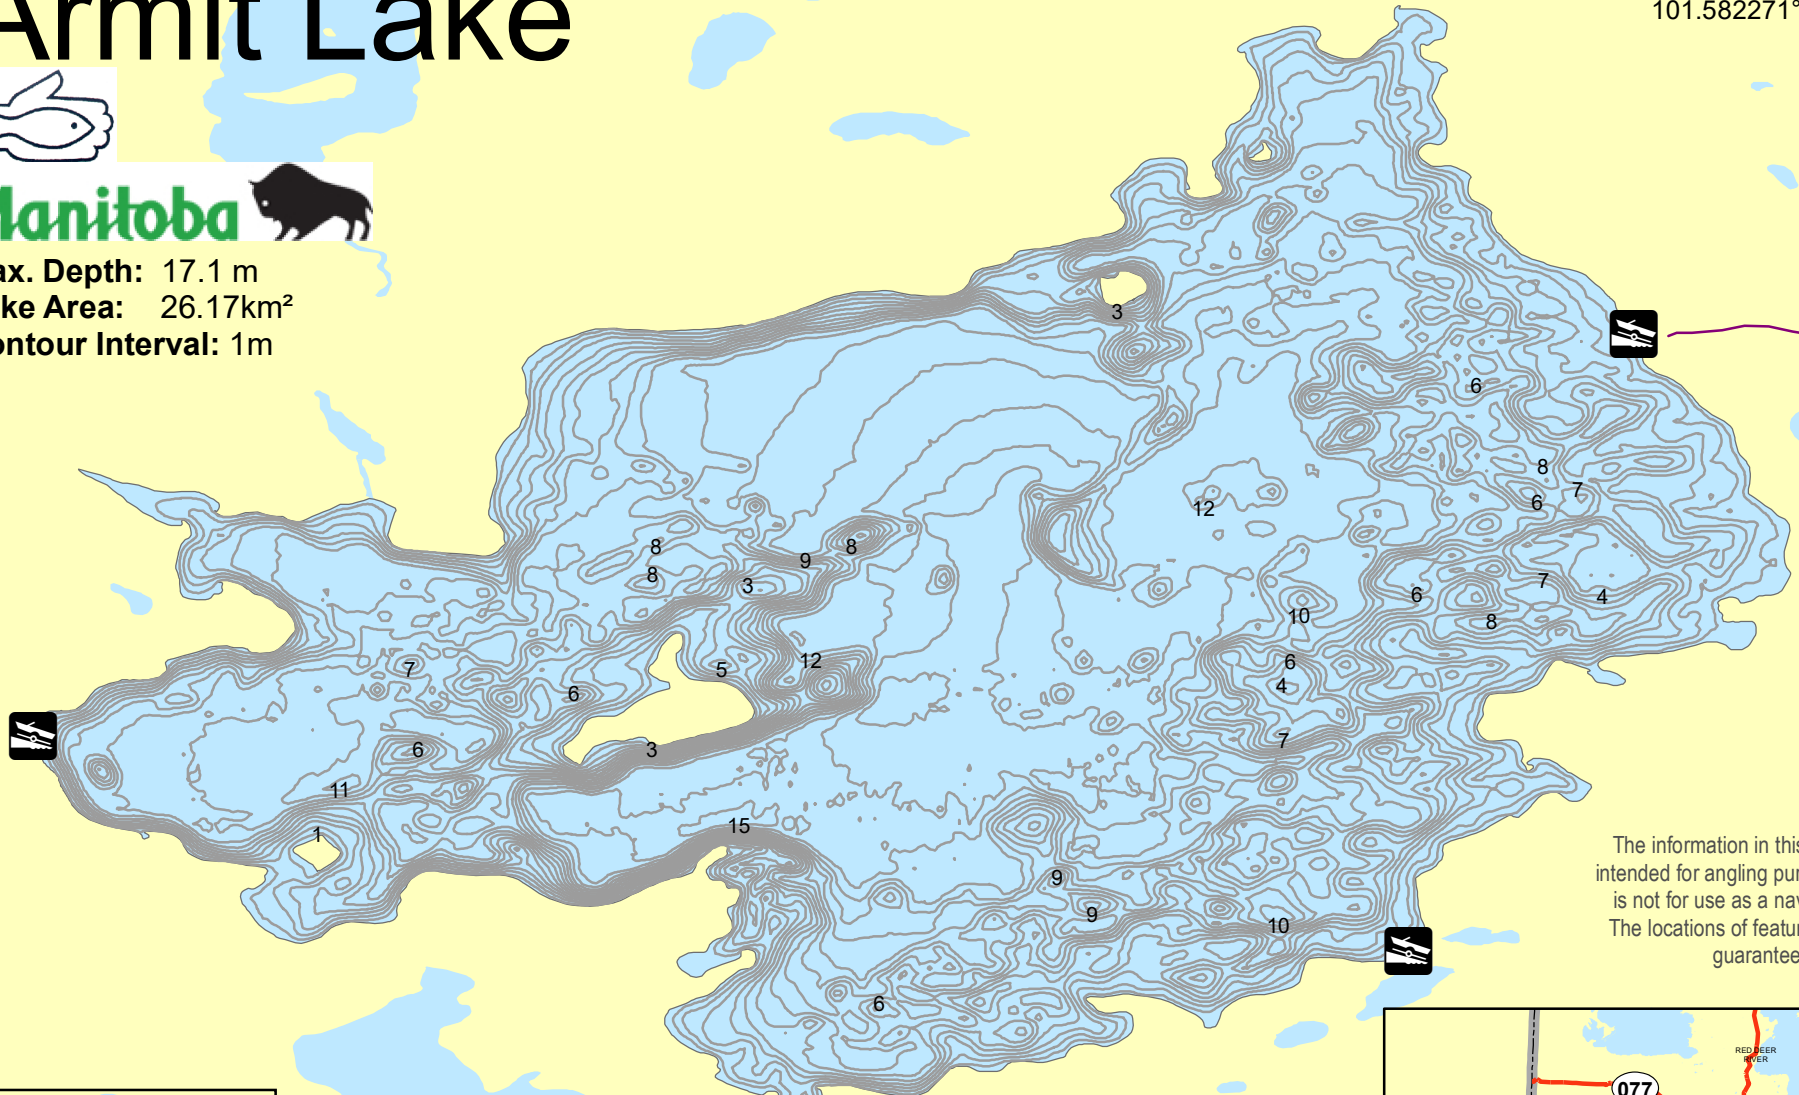

Armit Lake

Manitoba

Max. Depth: 17.1 m
Lake Area: 26.17km²
Contour Interval: 1m

52.553992°N
101.582271°W

The information in this document is intended for angling purposes only and is not for use as a navigational aid. The locations of features cannot be guaranteed.

Legend

 Boat Launch

Common Species:

White Sucker
Walleye
Northern Pike
Lake Whitefish
Lake Trout
Yellow Perch
Burbot