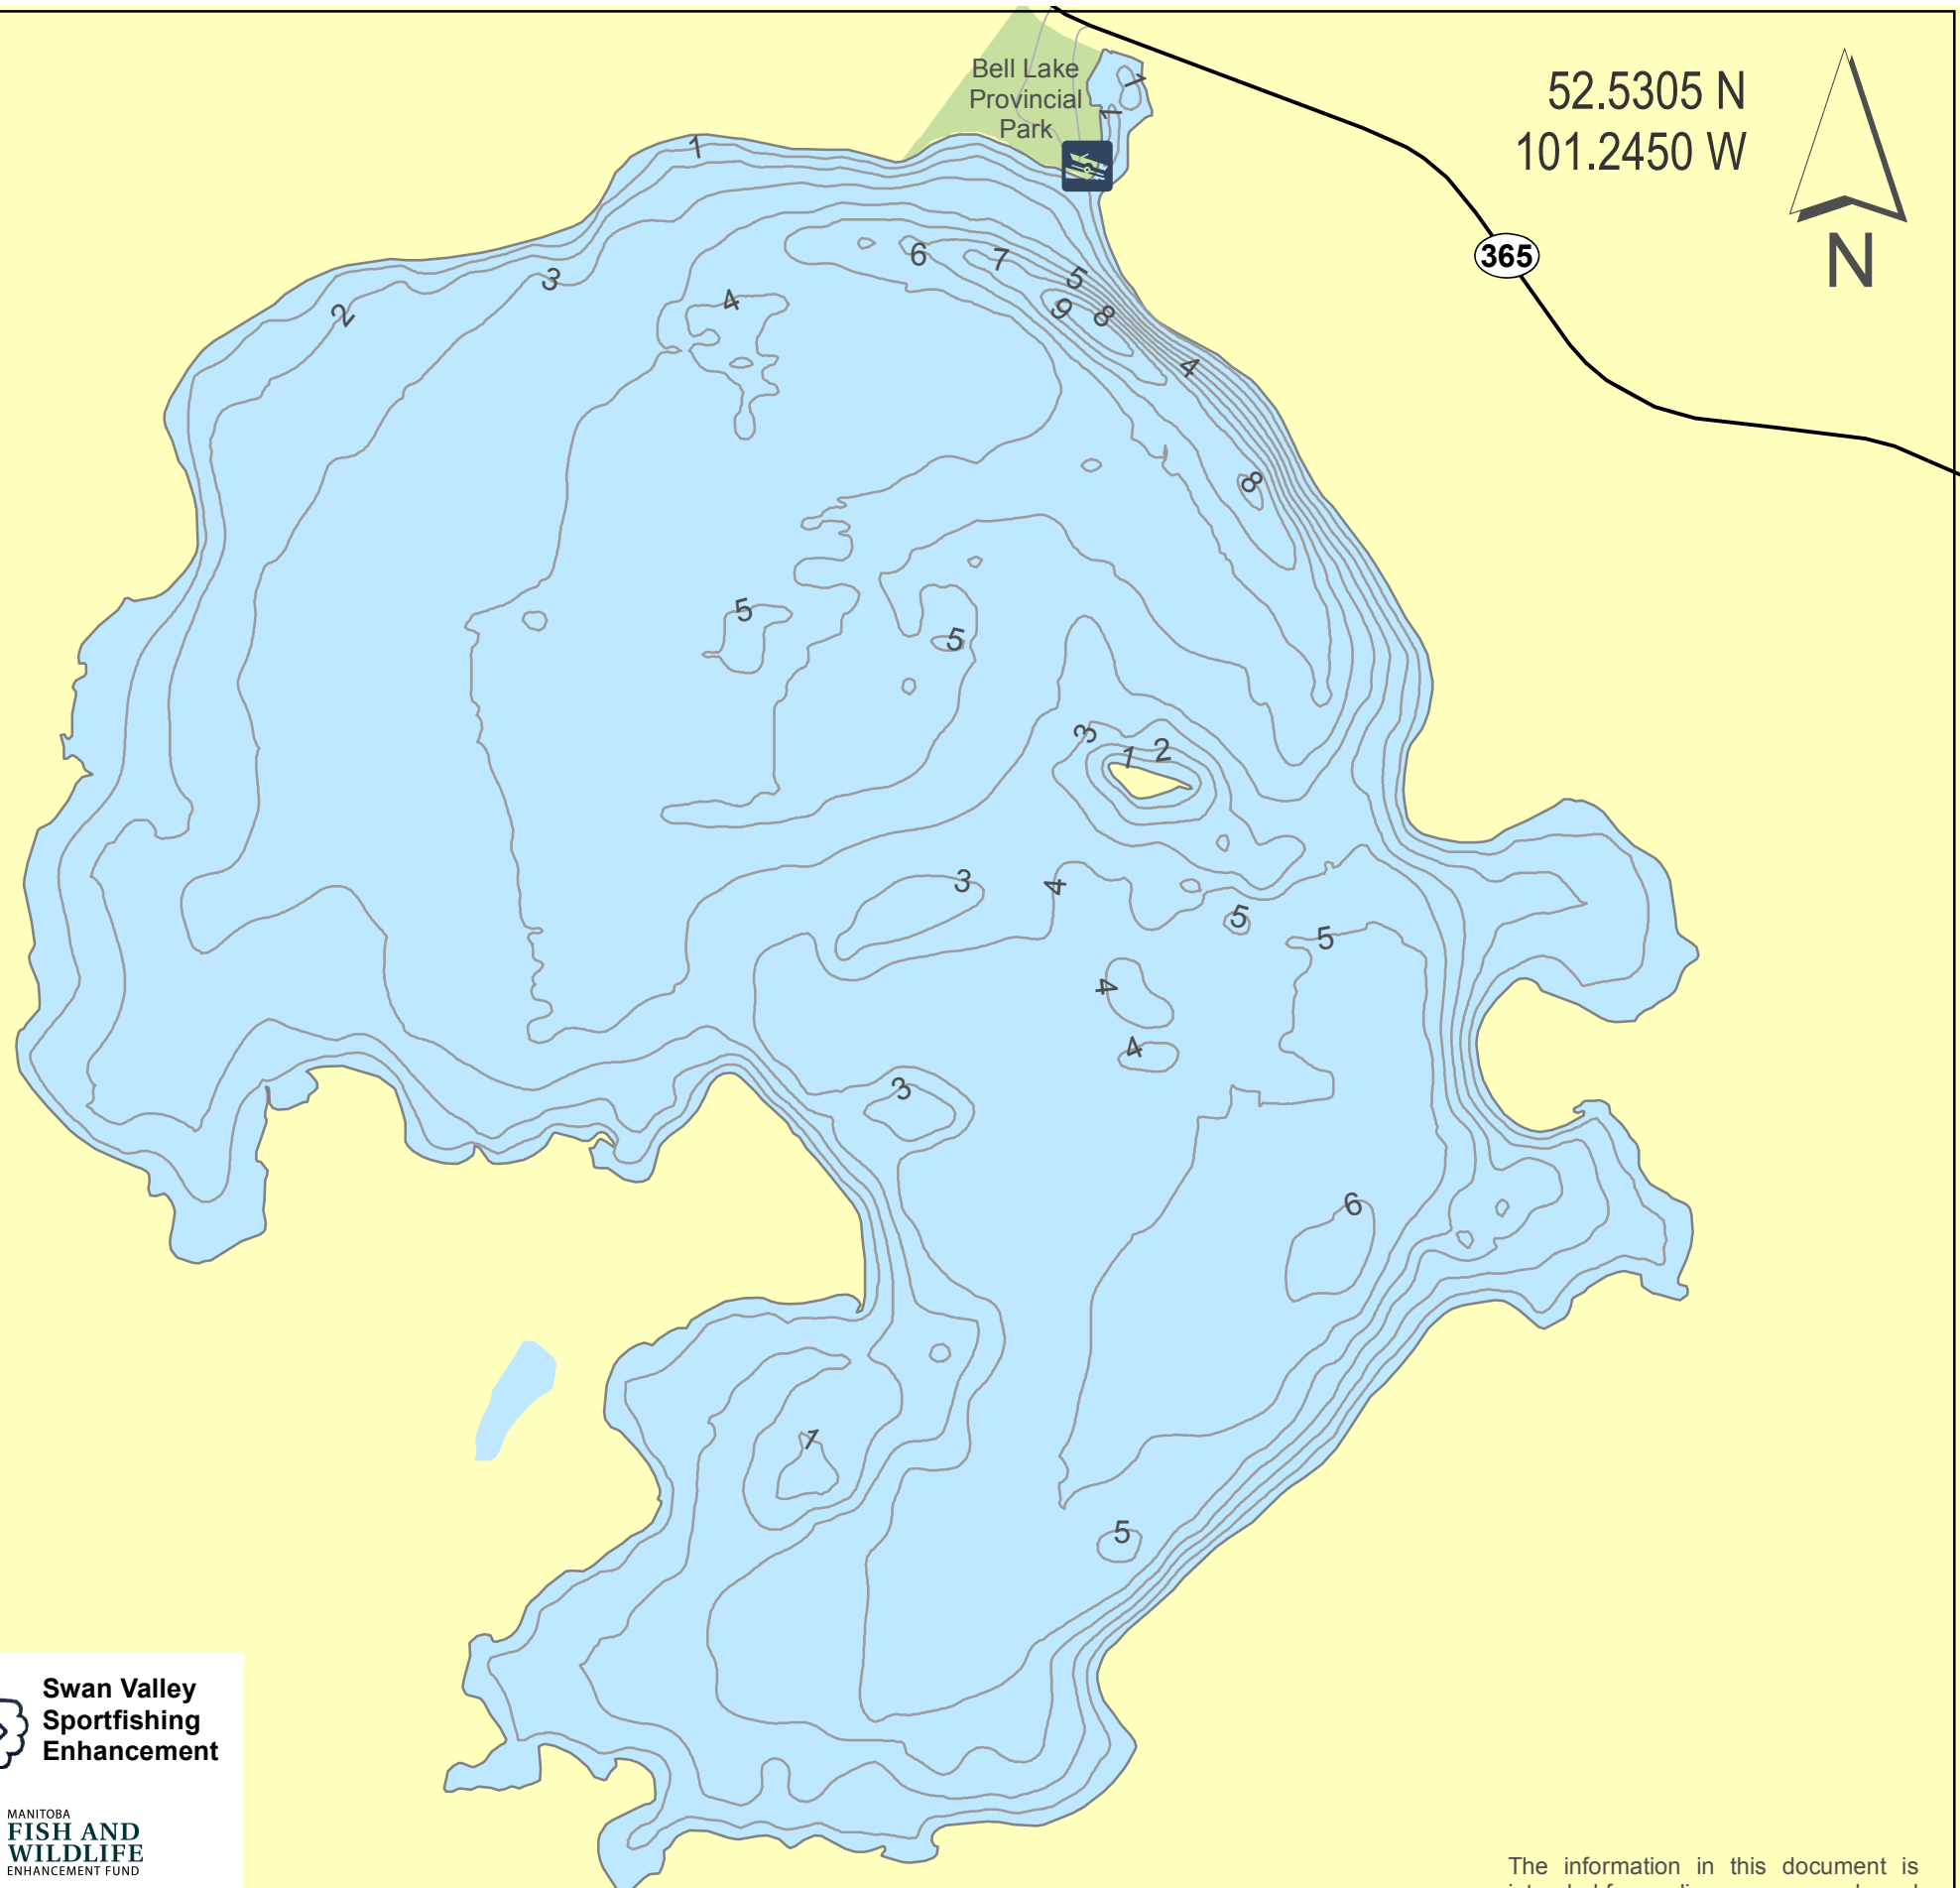

Bell Lake

Max. Depth: 10.3 metres

Lake Area: 3.75 km²

Contour Interval: 1m

Common Species:

Northern Pike

Walleye

Legend

Boat Launch

Highway or Road

52.5305 N
101.2450 W

The information in this document is intended for angling purposes only and is not for use as a navigational aid. The locations of features cannot be guaranteed.