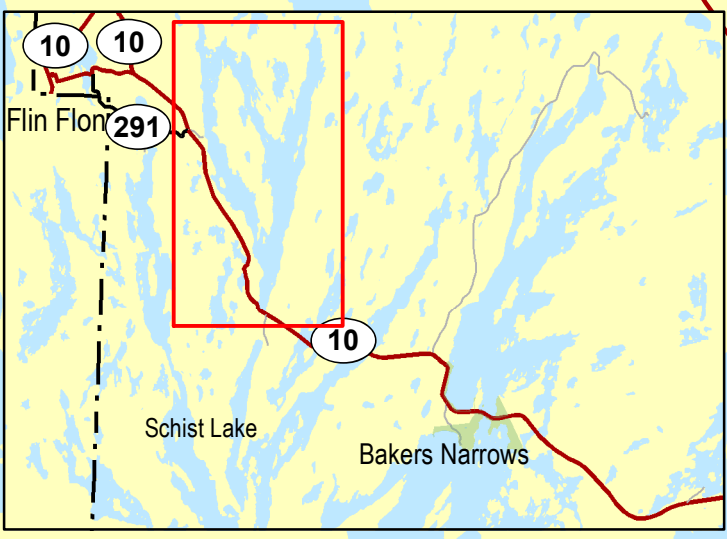

54.7439 N
101.7621 W

Big Island Lake

Max. Depth 49.9 Meters
Lake Area: 11.64 km²
Contour Interval: 4m

Common Species:

- Walleye
- Sucker
- Northern Pike
- Lake Trout
- Whitefish
- Burbot
- Cisco

Legend

- Boat Launches
- Manitoba_Highways
- Provincial_Parks