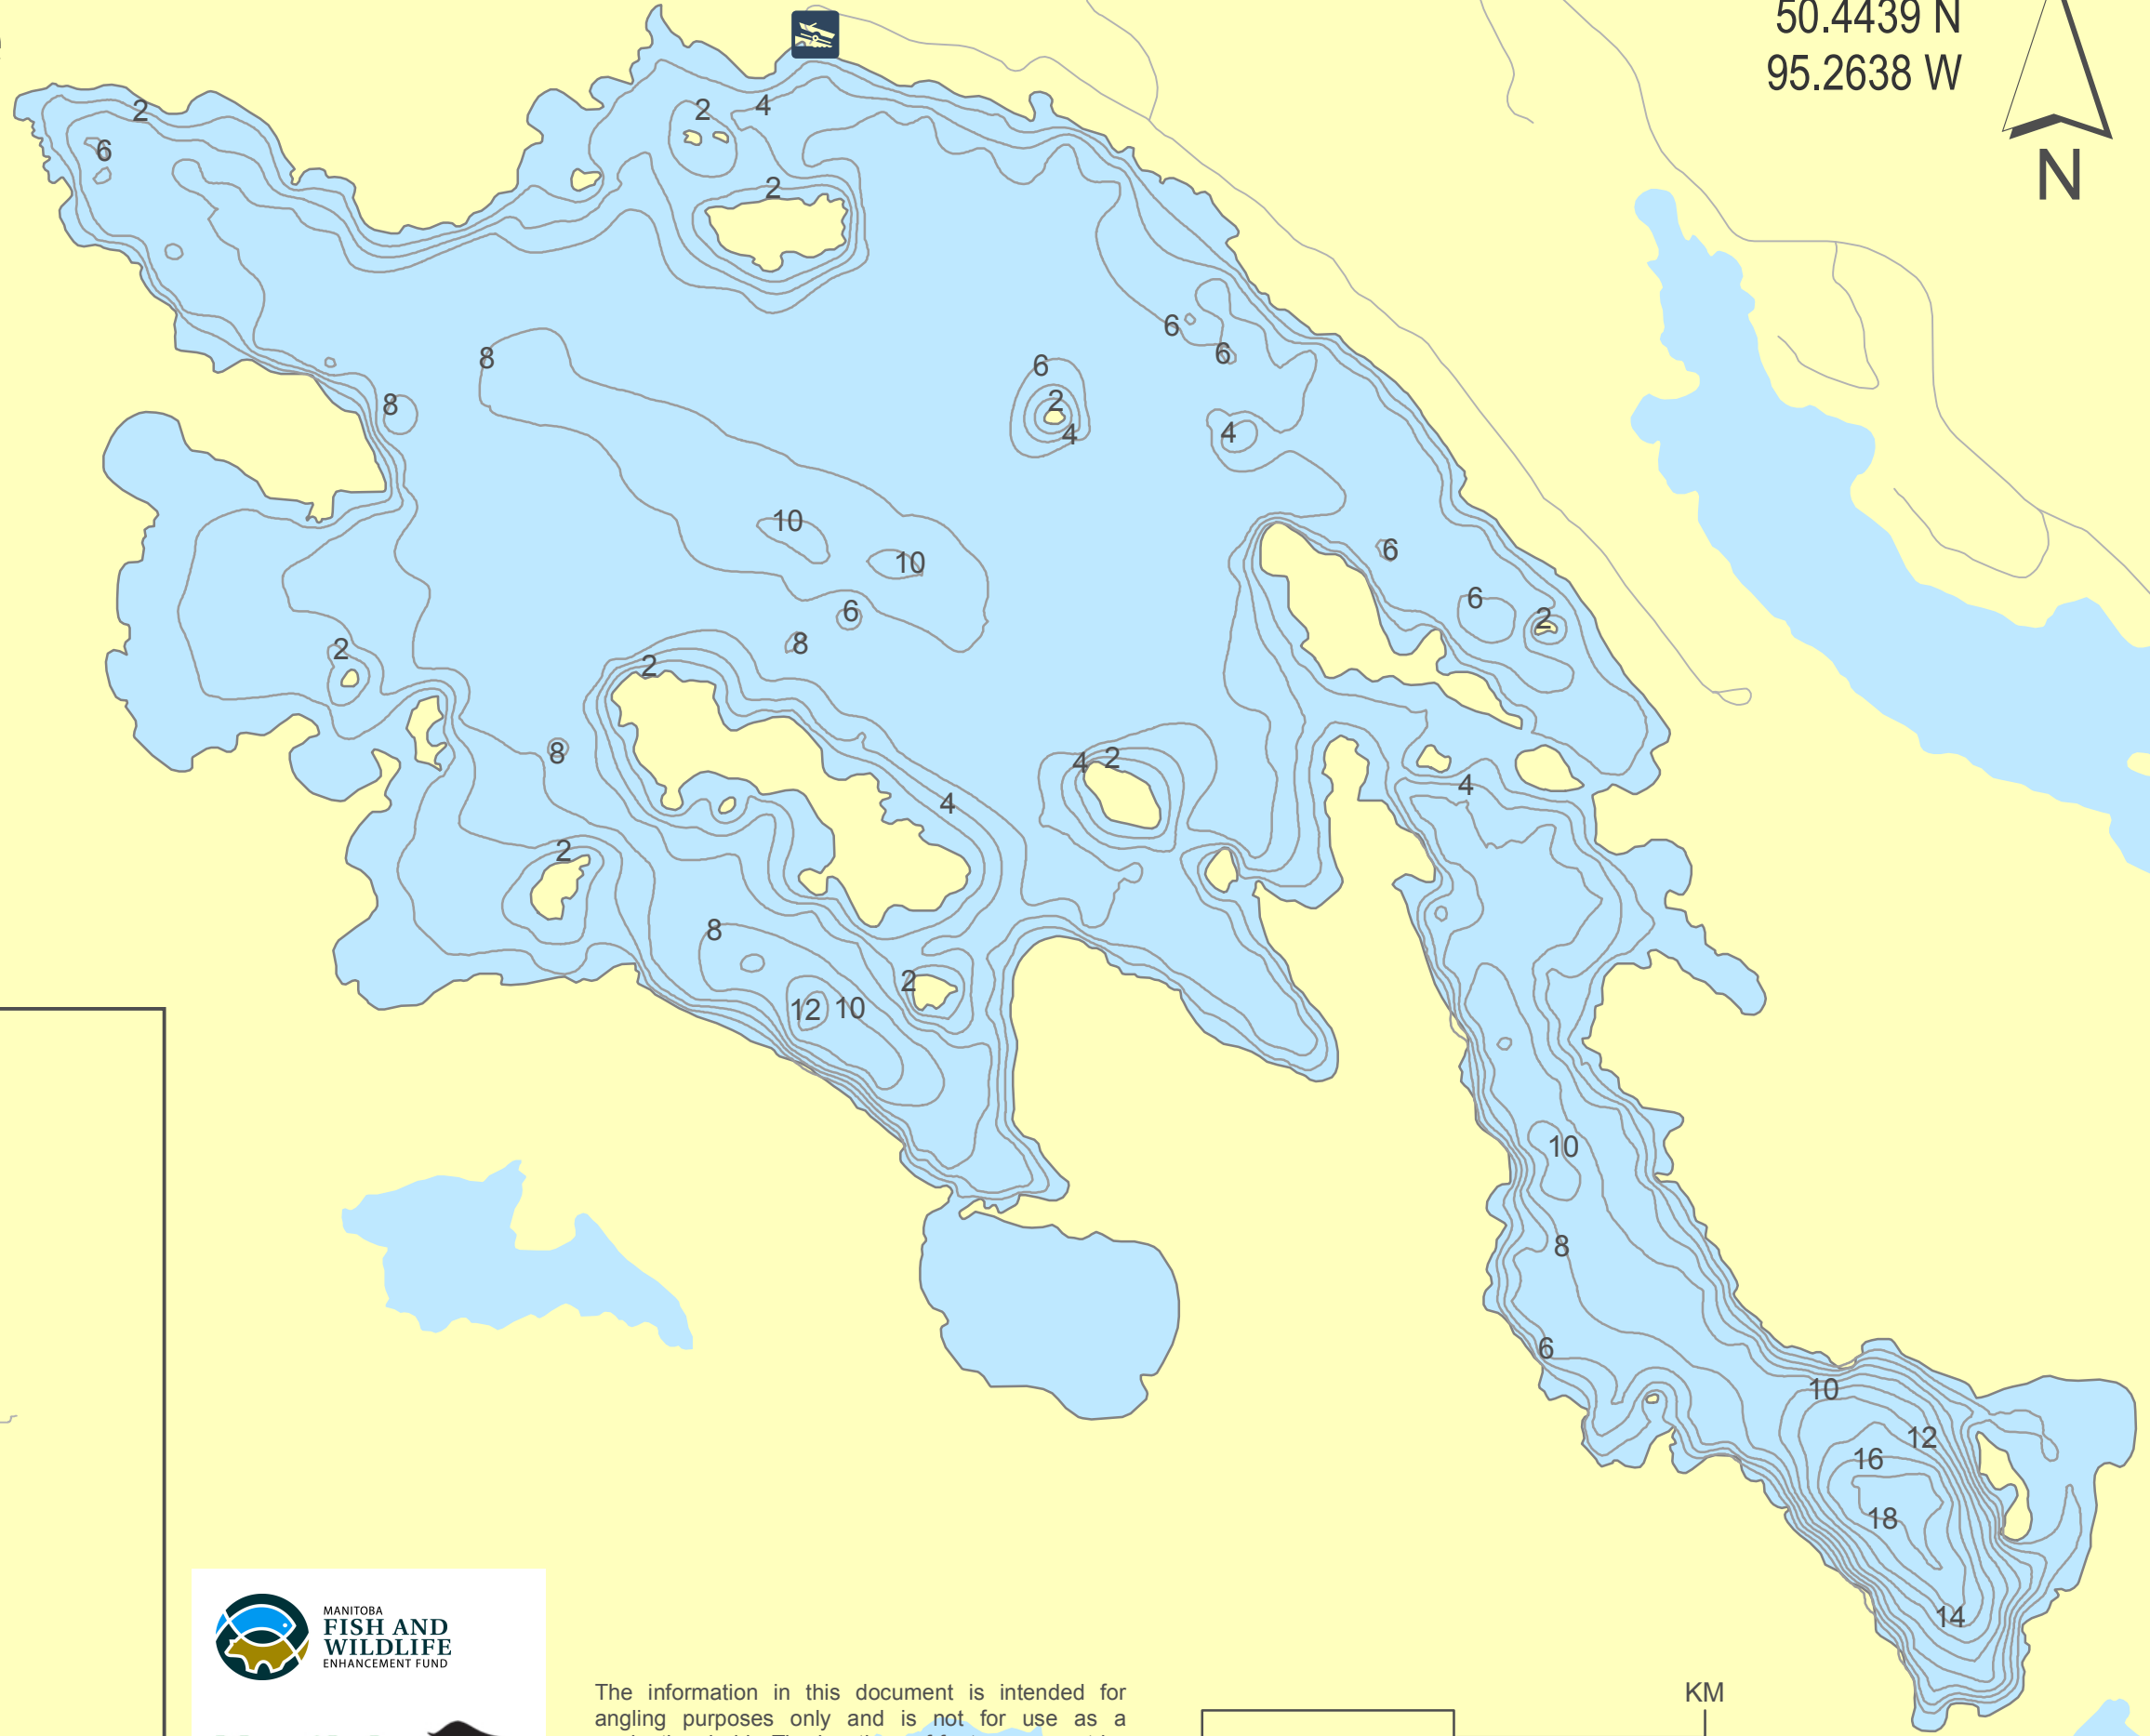

Booster Lake

Max. Depth: 18.6 metres

Lake Area: 5.09 km²

Common Species:

- Northern Pike
- Smallmouth Bass
- Walleye
- Yellow Perch

50.4439 N
95.2638 W

Legend

-  Boat Launch
-  Highway or Road

Manitoba 

The information in this document is intended for angling purposes only and is not for use as a navigational aid. The locations of features cannot be guaranteed.