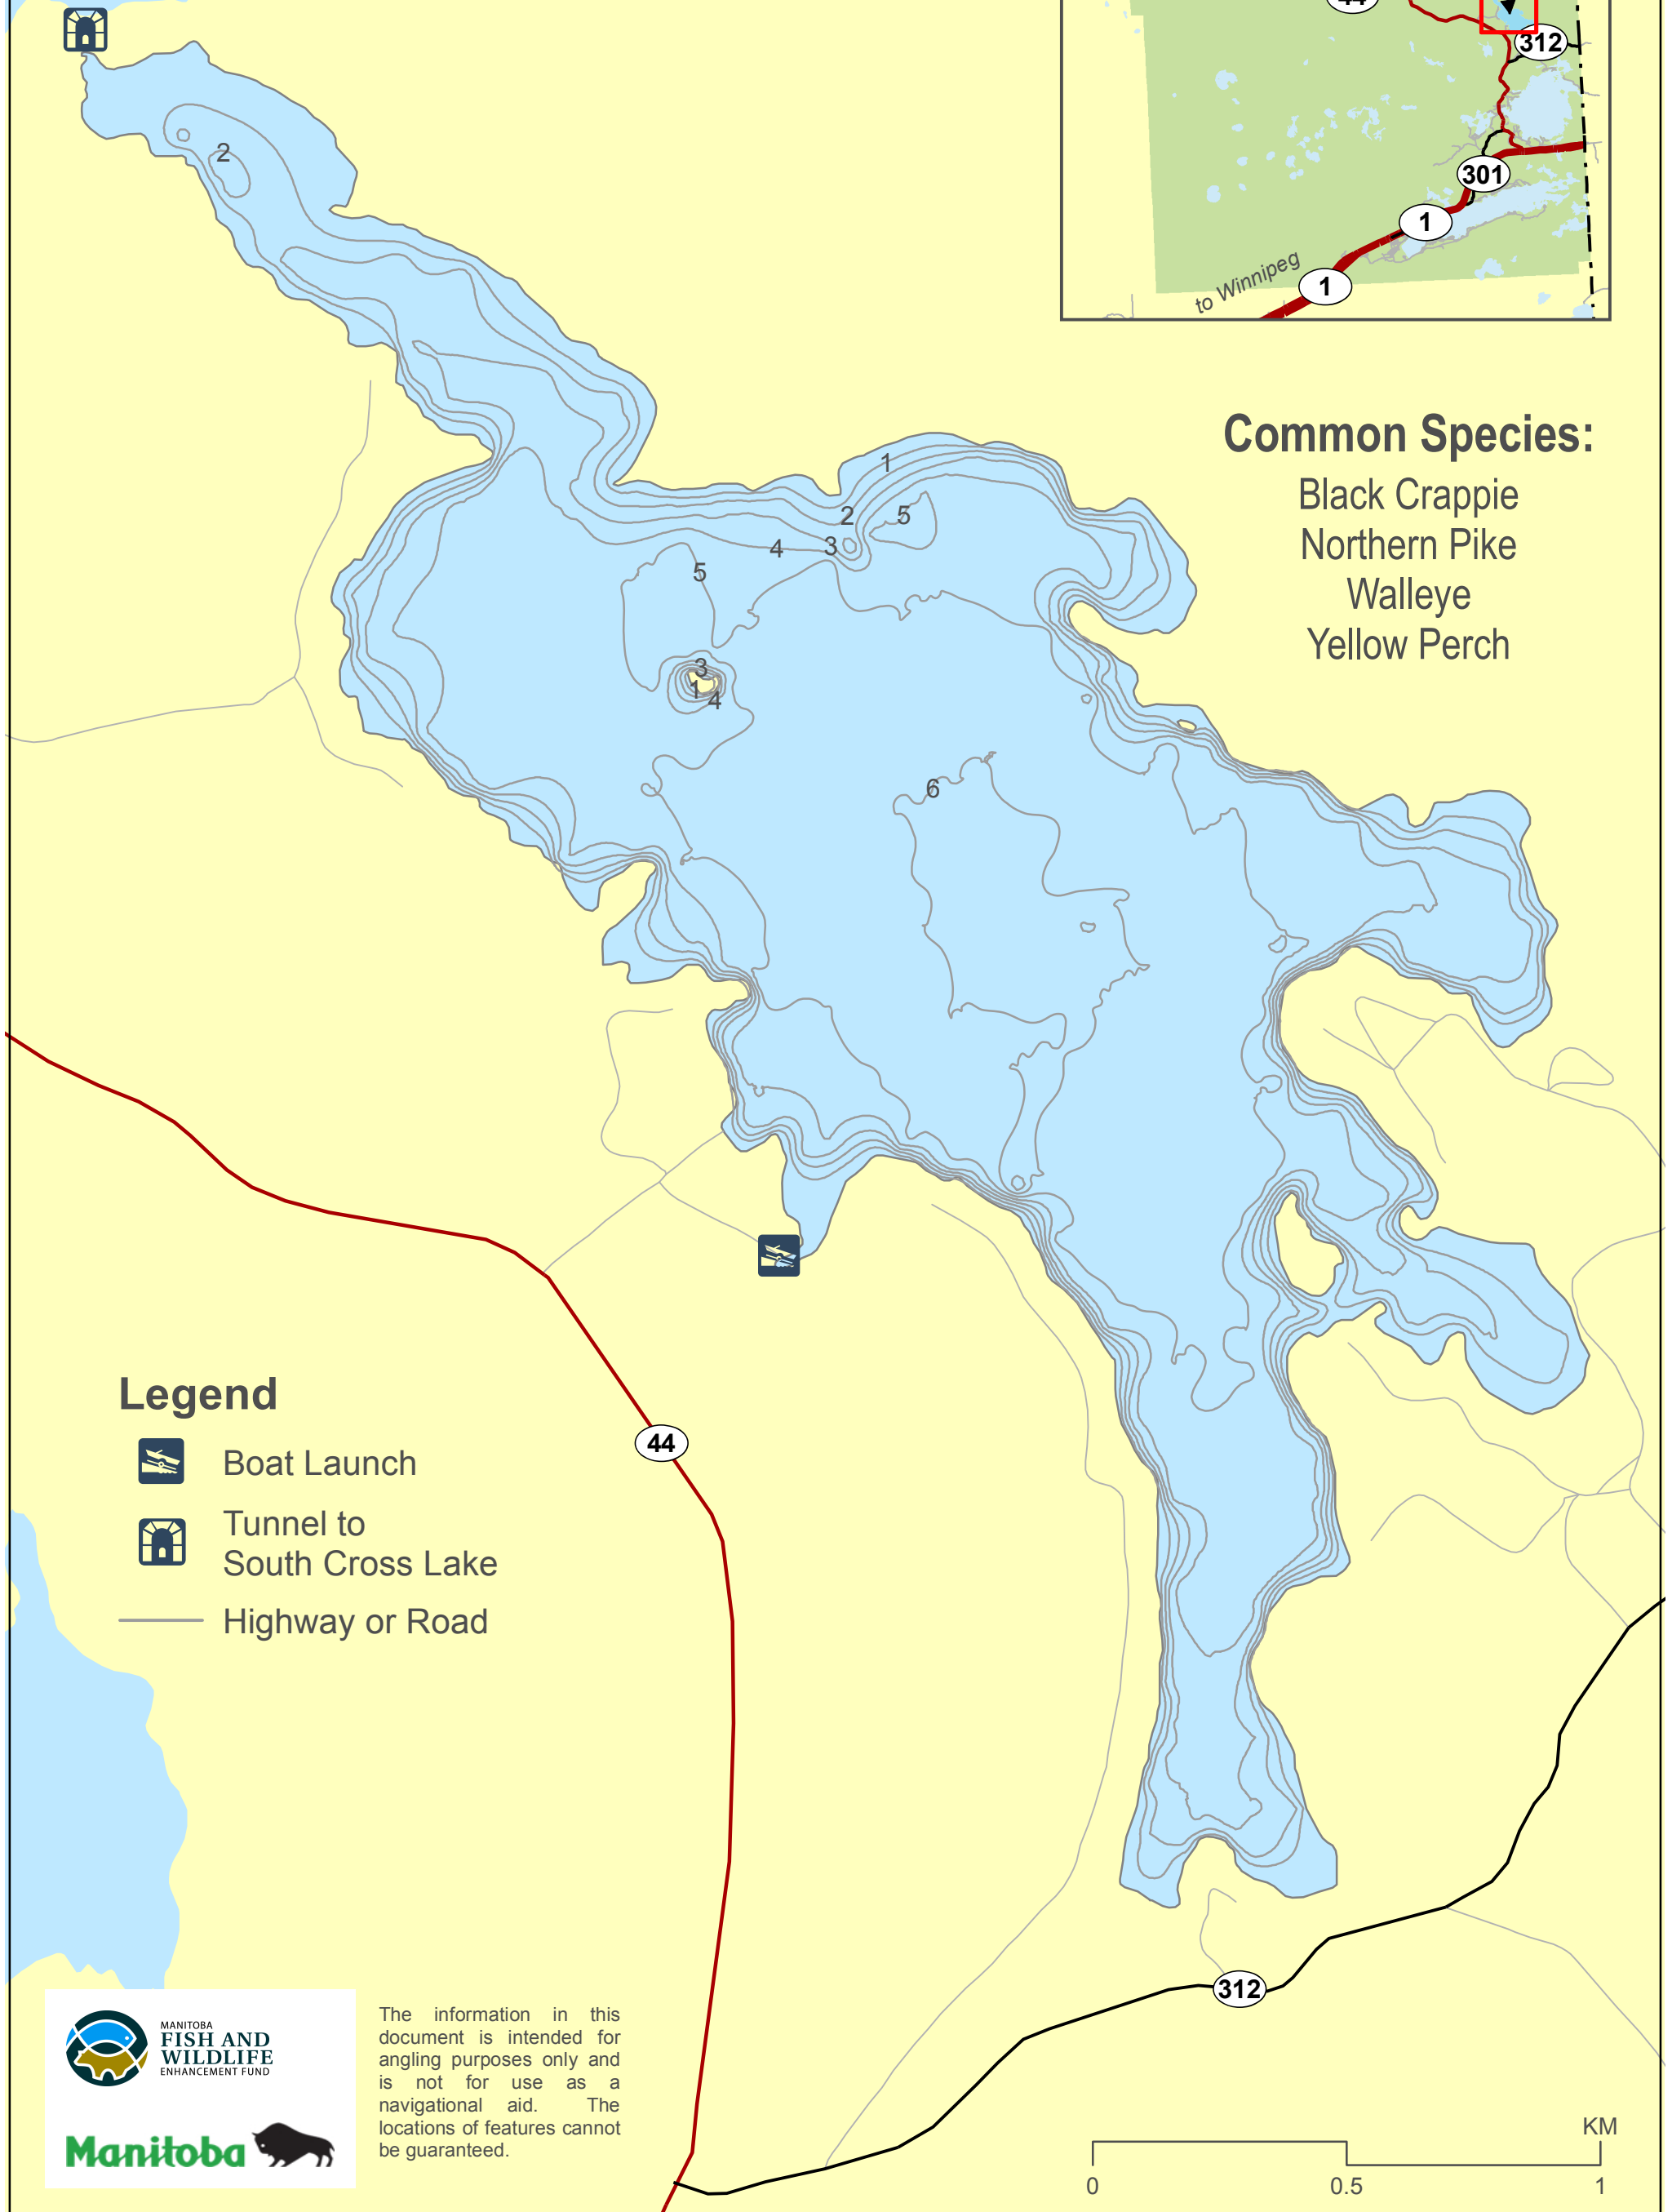

Caddy Lake

49.8121 N
95.2089 W

Max. Depth: 8.3 metres
Lake Area: 3.12 km²
Contour Interval: 1m

Common Species:

- Black Crappie
- Northern Pike
- Walleye
- Yellow Perch

Legend

-  Boat Launch
-  Tunnel to South Cross Lake
-  Highway or Road

The information in this document is intended for angling purposes only and is not for use as a navigational aid. The locations of features cannot be guaranteed.