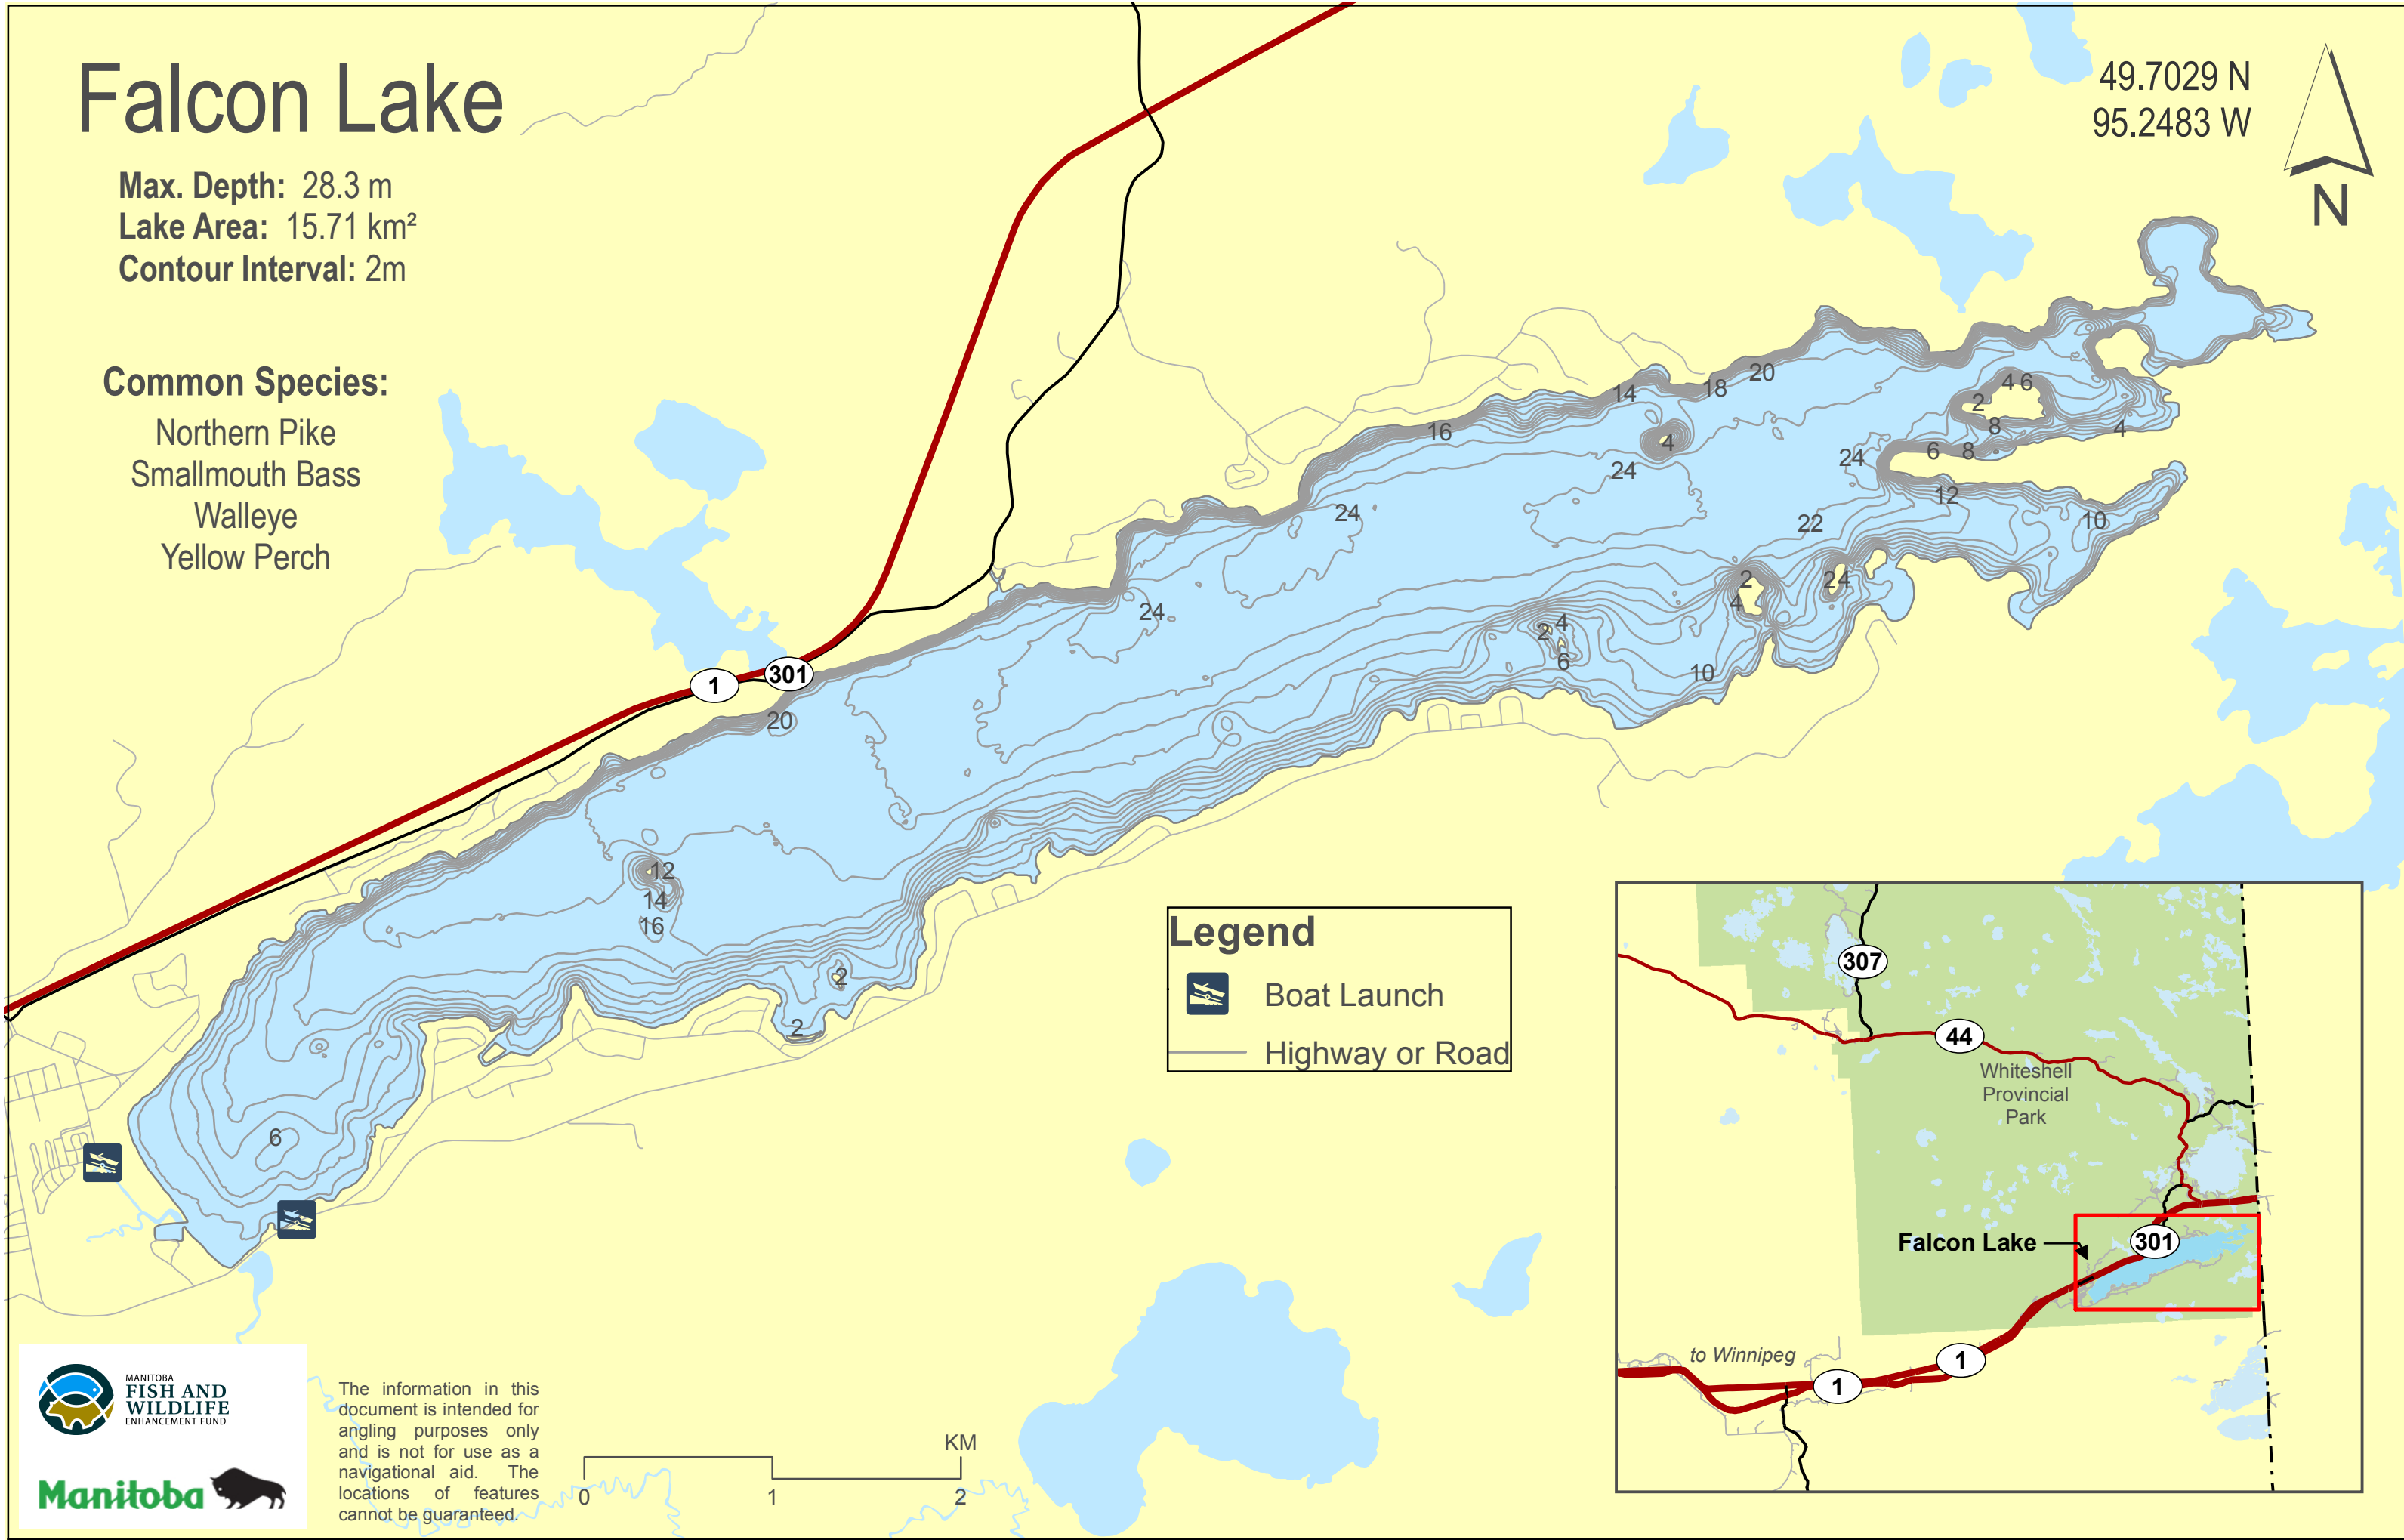

Falcon Lake

Max. Depth: 28.3 m
Lake Area: 15.71 km²
Contour Interval: 2m

Common Species:

Northern Pike
Smallmouth Bass
Walleye
Yellow Perch

49.7029 N
95.2483 W

Legend

-  Boat Launch
-  Highway or Road

The information in this document is intended for angling purposes only and is not for use as a navigational aid. The locations of features cannot be guaranteed.