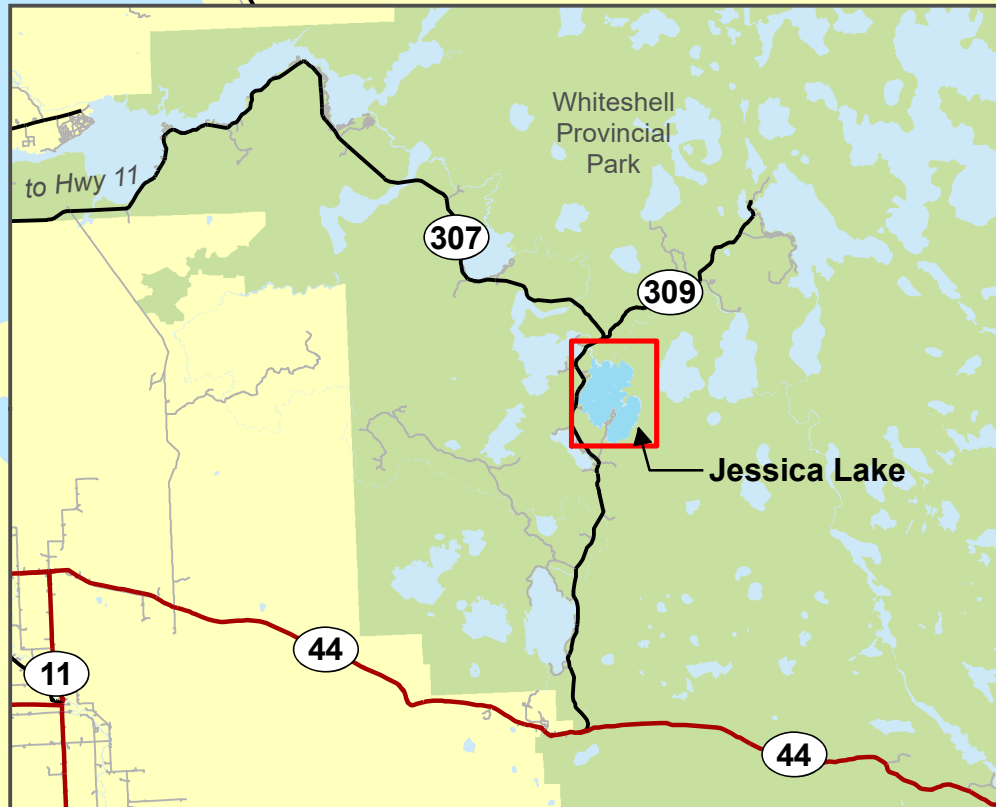

# Jessica Lake

50.0094 N  
95.4993 W

Max. Depth: 3.9 m  
Lake Area: 8.80 km<sup>2</sup>  
Contour Interval 0.5m

## Common Species:

Northern Pike  
Rock Bass  
Walleye  
Yellow Perch

## Legend

Boat Launch

Highway or Road

Manitoba 

The information in this document is intended for angling purposes only and is not for use as a navigational aid. The locations of features cannot be guaranteed.