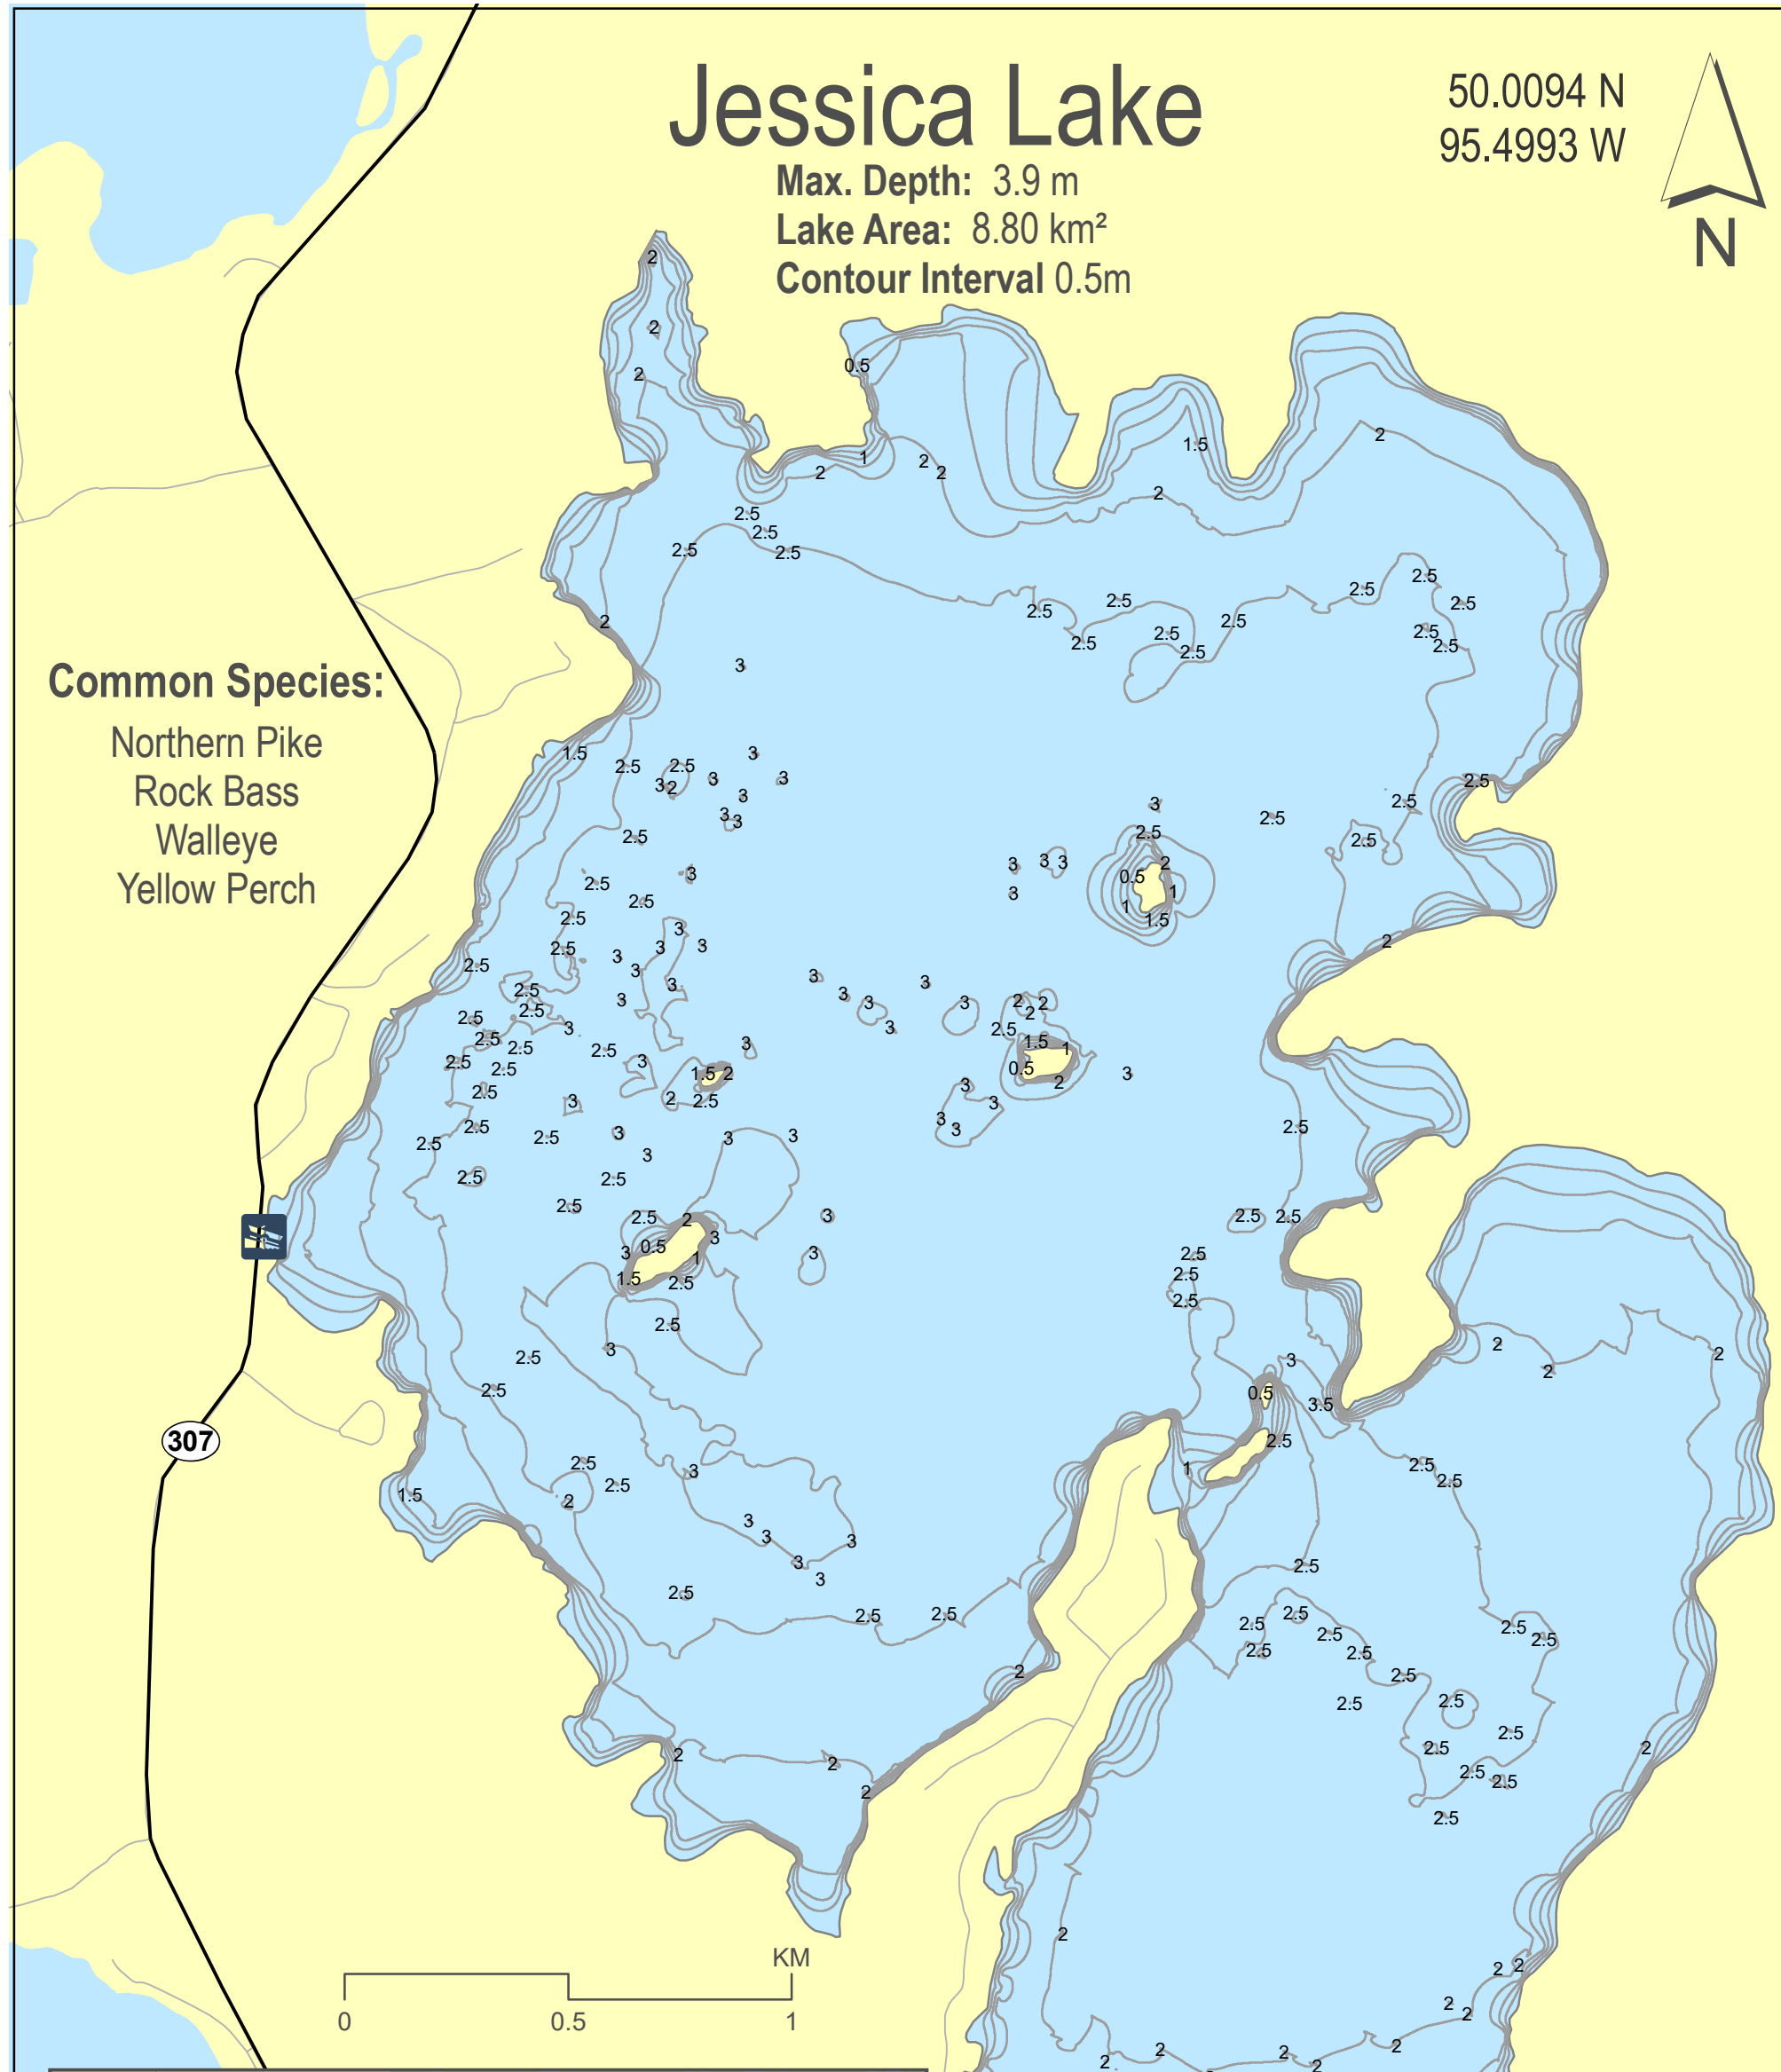

# Jessica Lake

50.0094 N  
95.4993 W

Max. Depth: 3.9 m  
Lake Area: 8.80 km<sup>2</sup>  
Contour Interval 0.5m

## Common Species:

Northern Pike  
Rock Bass  
Walleye  
Yellow Perch

## Legend

Boat Launch

Highway or Road

Manitoba 

The information in this document is intended for angling purposes only and is not for use as a navigational aid. The locations of features cannot be guaranteed.