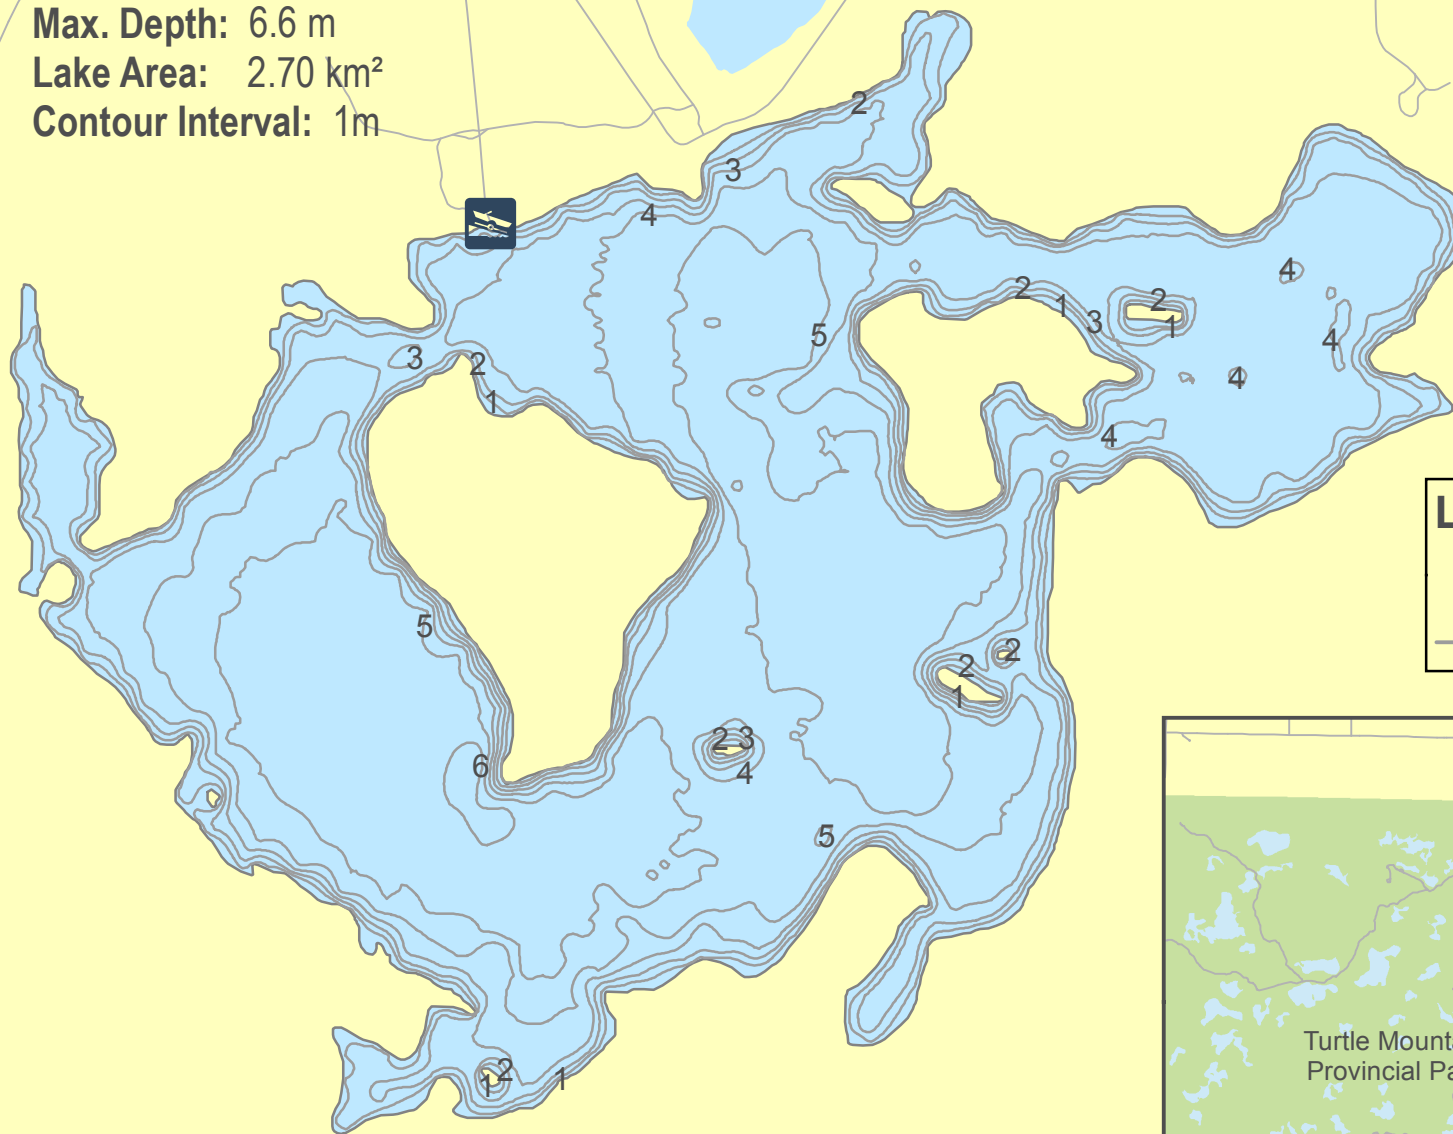

Max Lake

Max. Depth: 6.6 m
Lake Area: 2.70 km²
Contour Interval: 1m

49.0628 N
100.1411 W

Common Species:

Northern Pike
Walleye
Yellow Perch

Legend

Boat Launch

— Highway or Road

The information in this document is intended for angling purposes only and is not for use as a navigational aid. The locations of features cannot be guaranteed.